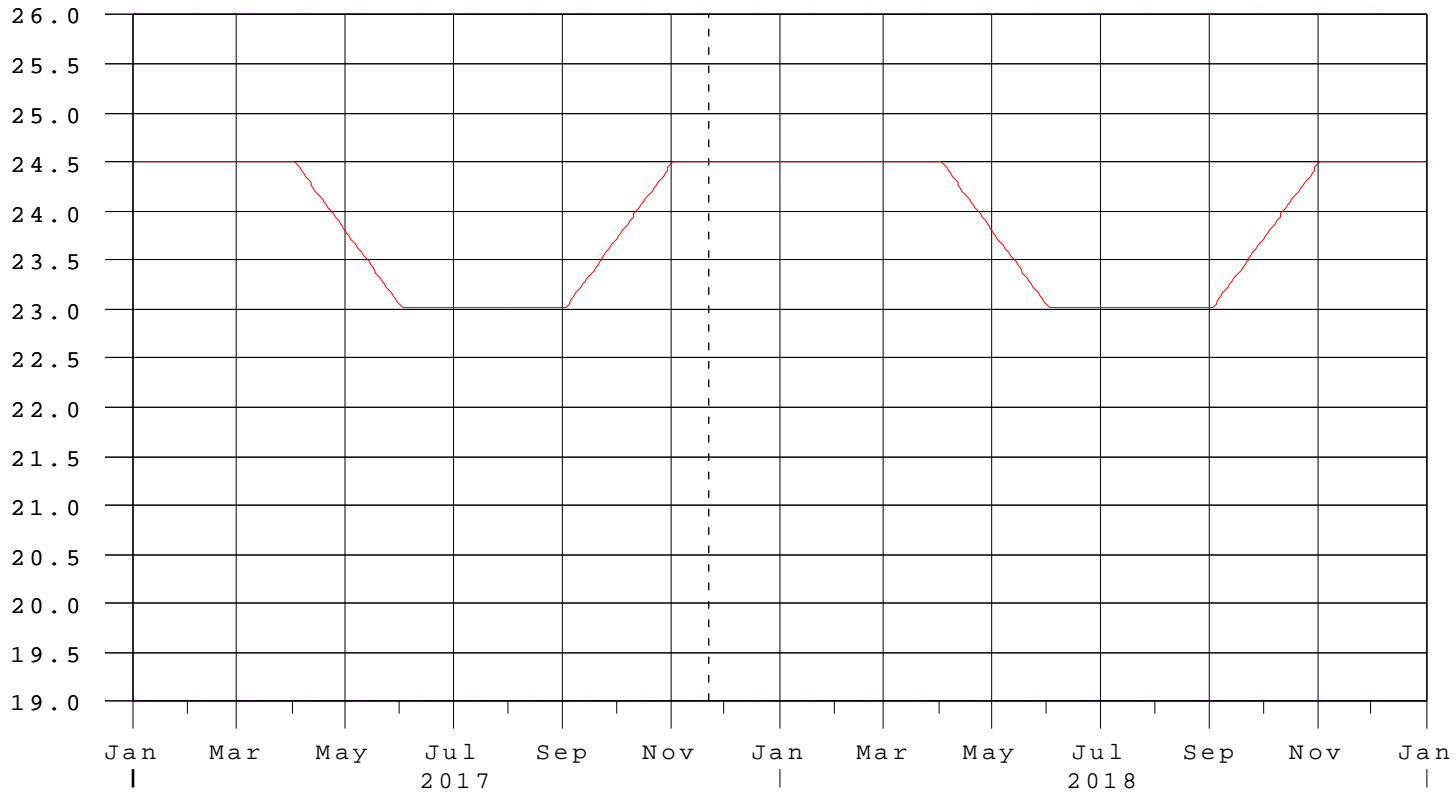

Blue Cypress Marsh Cons. Area - Blue Cypress Lake

22NOV17 06:00:54

R
a
i
n

E
l
e
v
i
n
F
t
N
A
V
D
8
8

- Blue Cypress Lake Elevation
- Blue Cyp Marsh-East Elevation
- Blue Cyp Marsh-West Elevation
- Zone B Regulation
- Precip @ Blue Cypress Lake