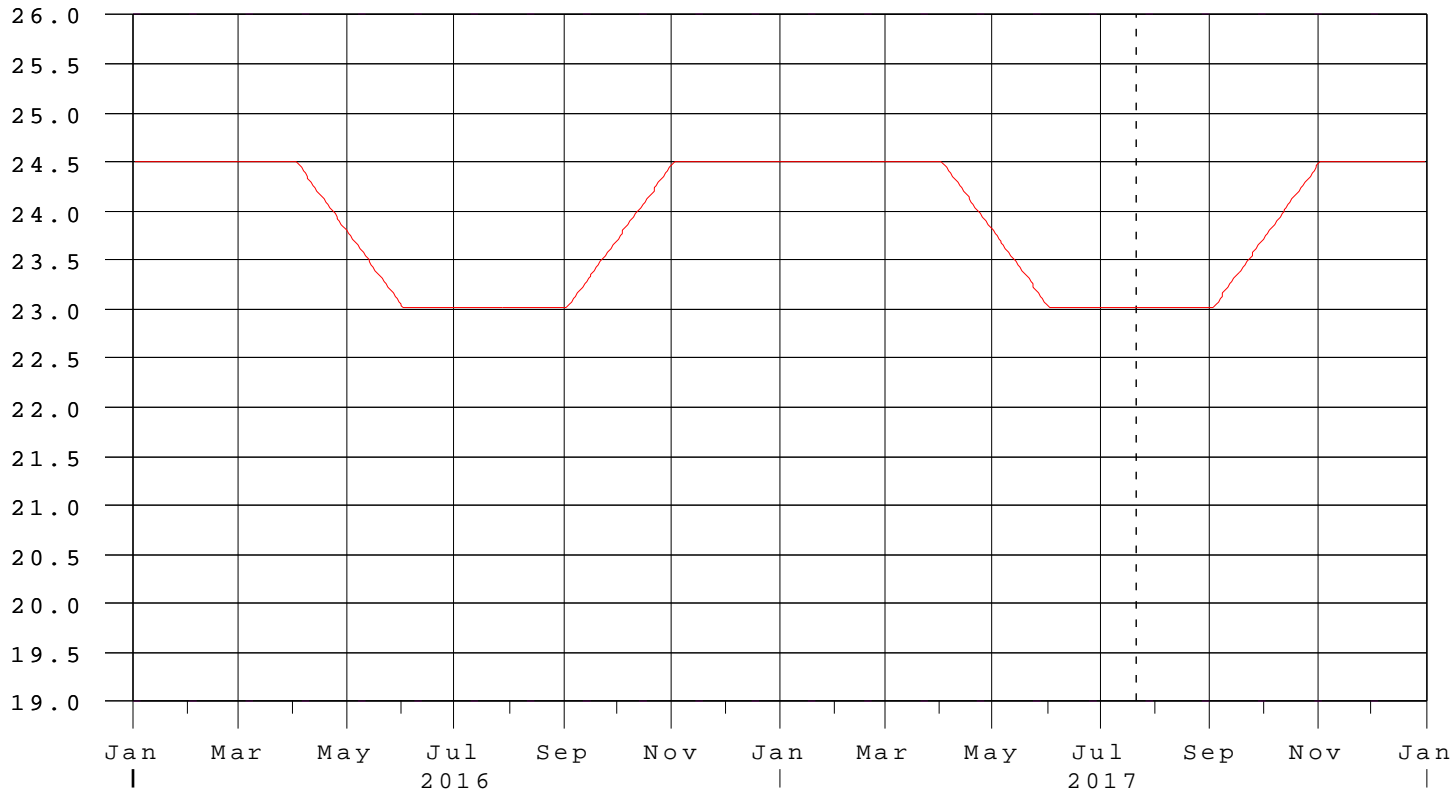

Blue Cypress Marsh Cons. Area - Blue Cypress Lake

20JUL17 16:45:35

R
a
i
n

E
l
e
v
i
n
F
t
N
A
V
D
8
8

- Blue Cypress Lake Elevation
- Blue Cyp Marsh-East Elevation
- Blue Cyp Marsh-West Elevation
- Zone B Regulation
- Precip @ Blue Cypress Lake