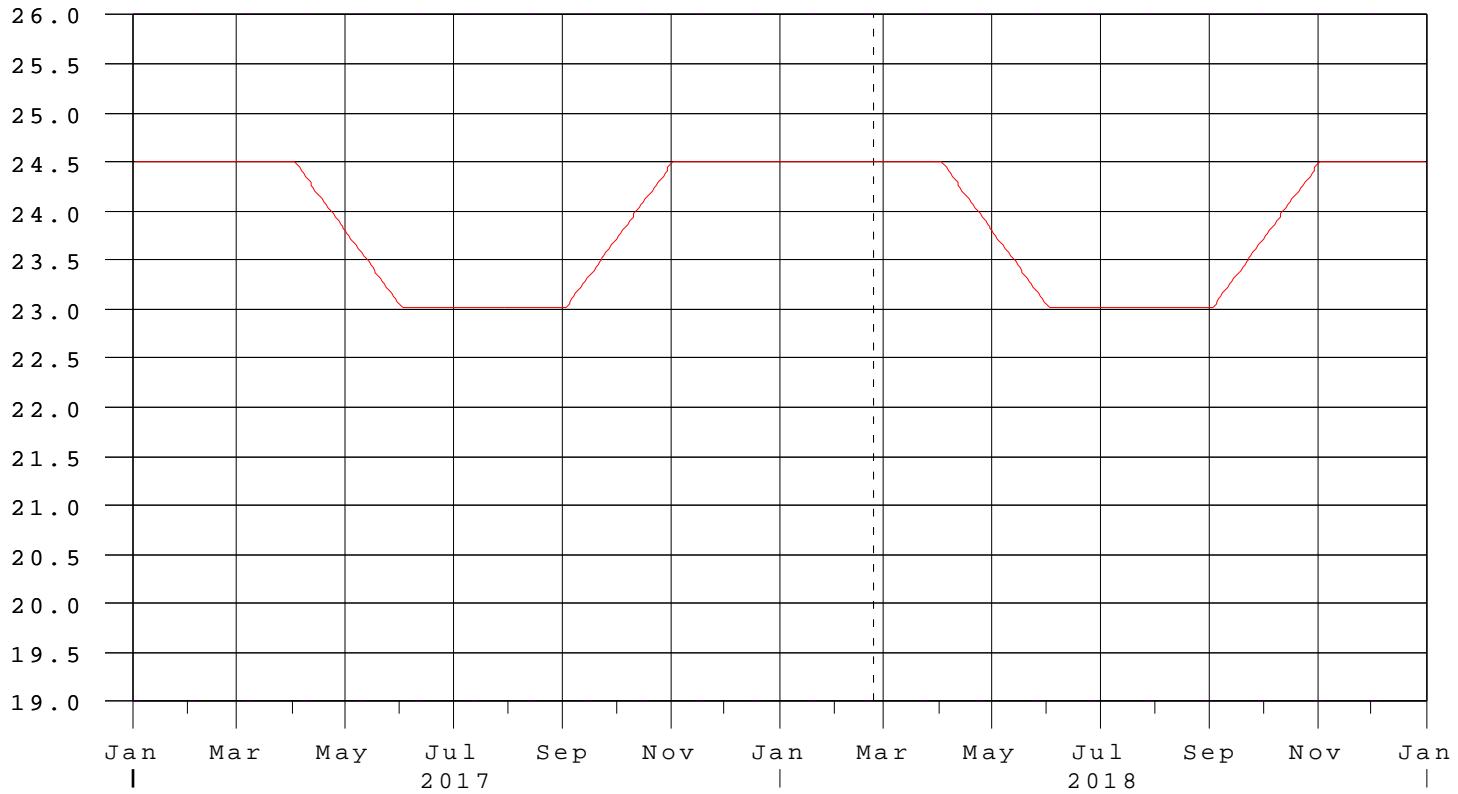

# Blue Cypress Marsh Cons. Area - Blue Cypress Lake

22FEB18 23:45:53

R  
a  
i  
n

E  
l  
e  
v  
  
i  
n  
  
F  
t  
  
N  
A  
V  
D  
8  
8

- Blue Cypress Lake Elevation
- Blue Cyp Marsh-East Elevation
- Blue Cyp Marsh-West Elevation
- Zone B Regulation
- Precip @ Blue Cypress Lake