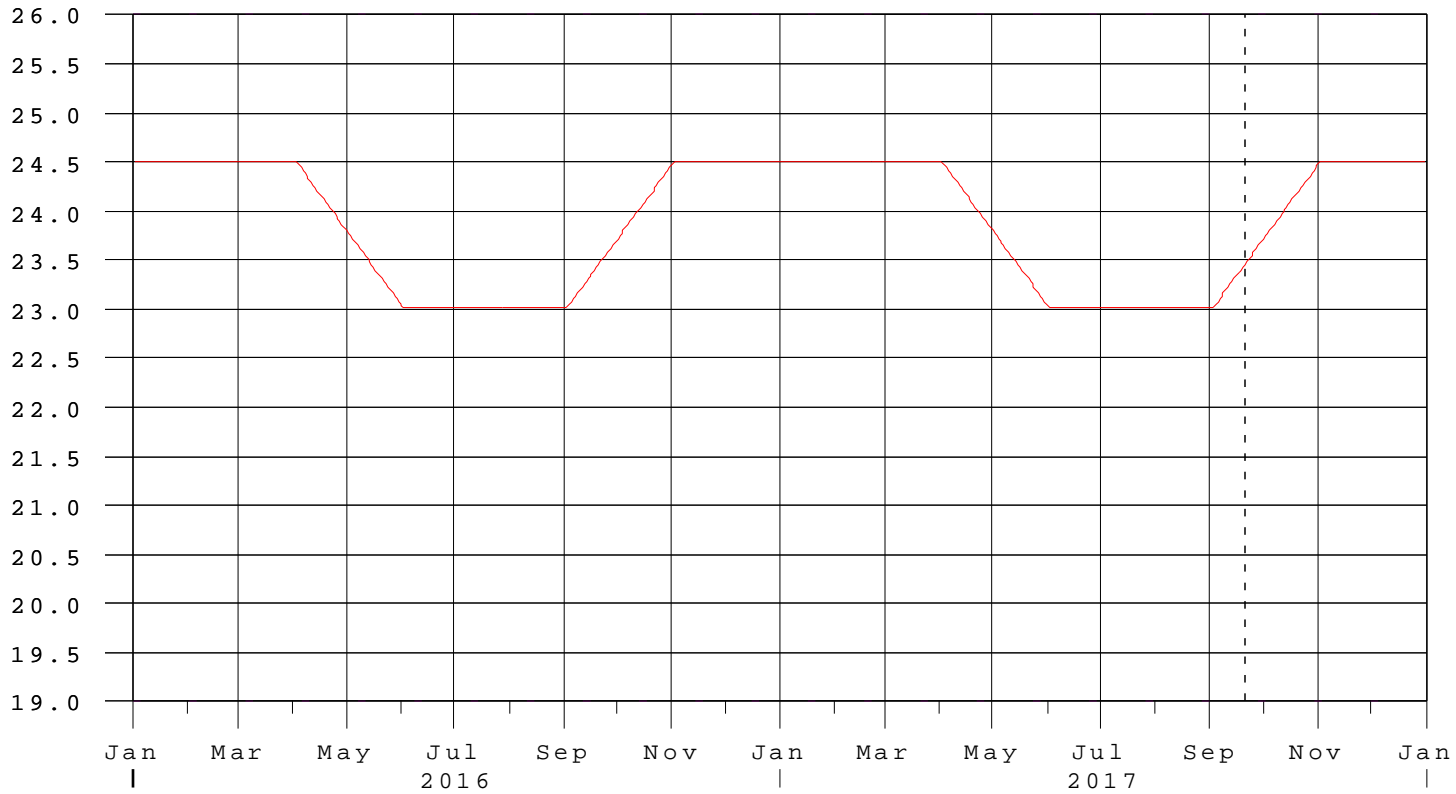

Blue Cypress Marsh Cons. Area - Blue Cypress Lake

19SEP17 23:45:36

R
a
i
n

E
l
e
v
i
n
F
t
N
A
V
D
8
8

- Blue Cypress Lake Elevation
- Blue Cyp Marsh-East Elevation
- Blue Cyp Marsh-West Elevation
- Zone B Regulation
- Precip @ Blue Cypress Lake