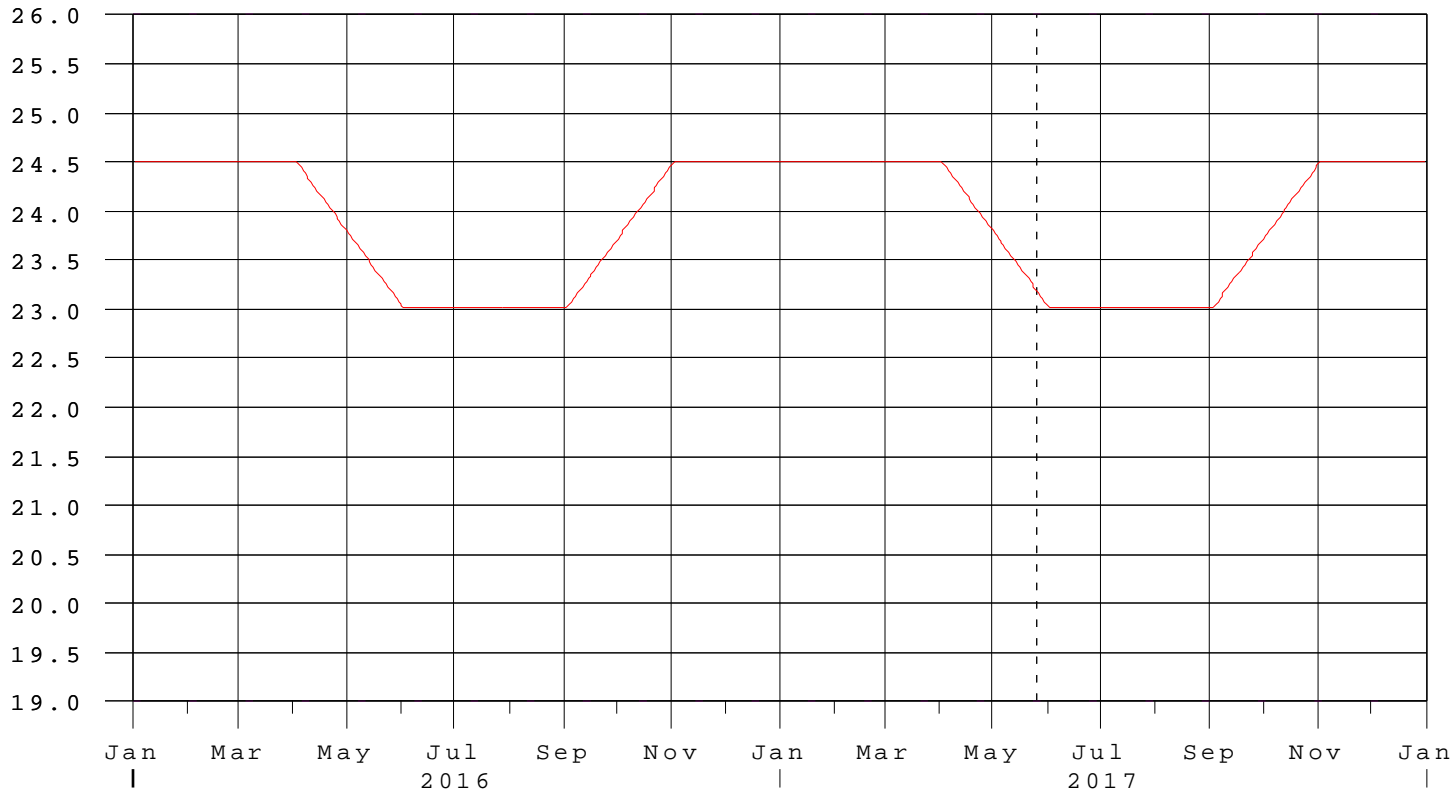

Blue Cypress Marsh Cons. Area - Blue Cypress Lake

25MAY17 23:45:34

R
a
i
n

E
l
e
v

i
n

F
t

N
A
V
D
8
8

- Blue Cypress Lake Elevation
- Blue Cyp Marsh-East Elevation
- Blue Cyp Marsh-West Elevation
- Zone B Regulation
- Precip @ Blue Cypress Lake