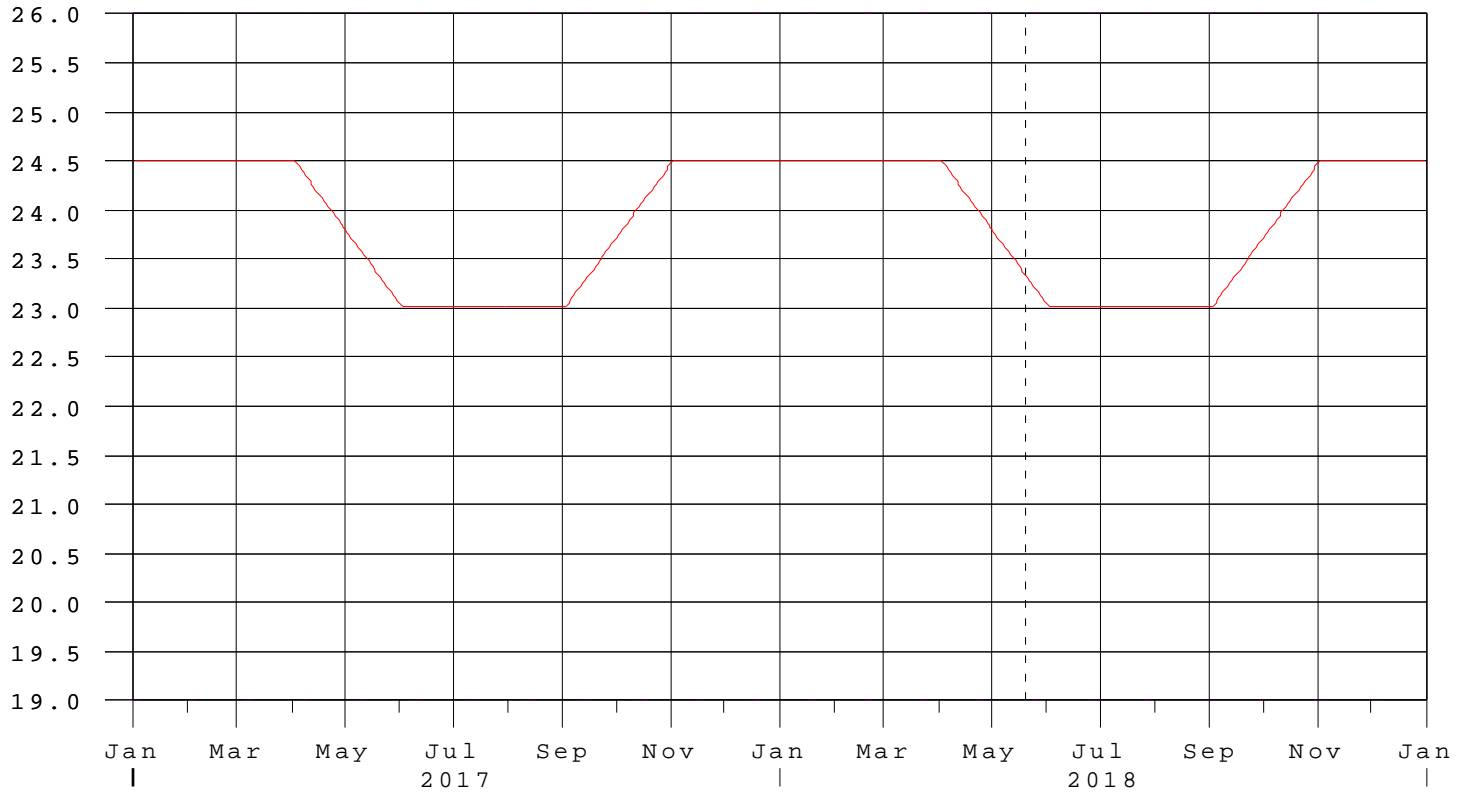

Blue Cypress Marsh Cons. Area - Blue Cypress Lake

19MAY18 23:45:44

R
a
i
n

E
l
e
v
i
n
F
t
N
A
V
D
8
8

- Blue Cypress Lake Elevation
- Blue Cyp Marsh-East Elevation
- Blue Cyp Marsh-West Elevation
- Zone B Regulation
- Precip @ Blue Cypress Lake