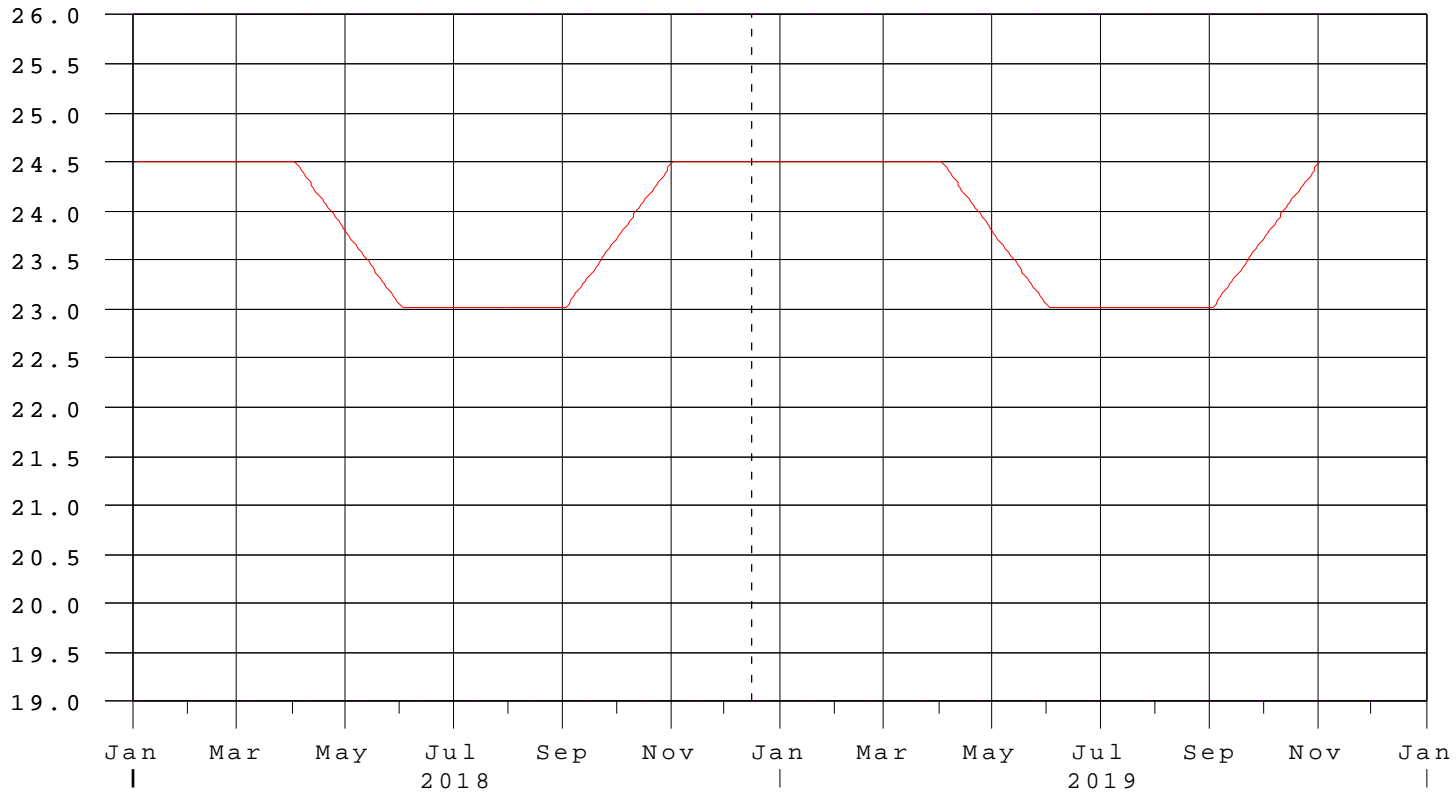

Blue Cypress Marsh Cons. Area - Blue Cypress Lake

16DEC18 12:45:45

R
a
i
n

E
l
e
v

i
n

F
t

N
A
V
D
8
8

- Blue Cypress Lake Elevation
- Blue Cyp Marsh-East Elevation
- Blue Cyp Marsh-West Elevation
- Zone B Regulation
- Precip @ Blue Cypress Lake