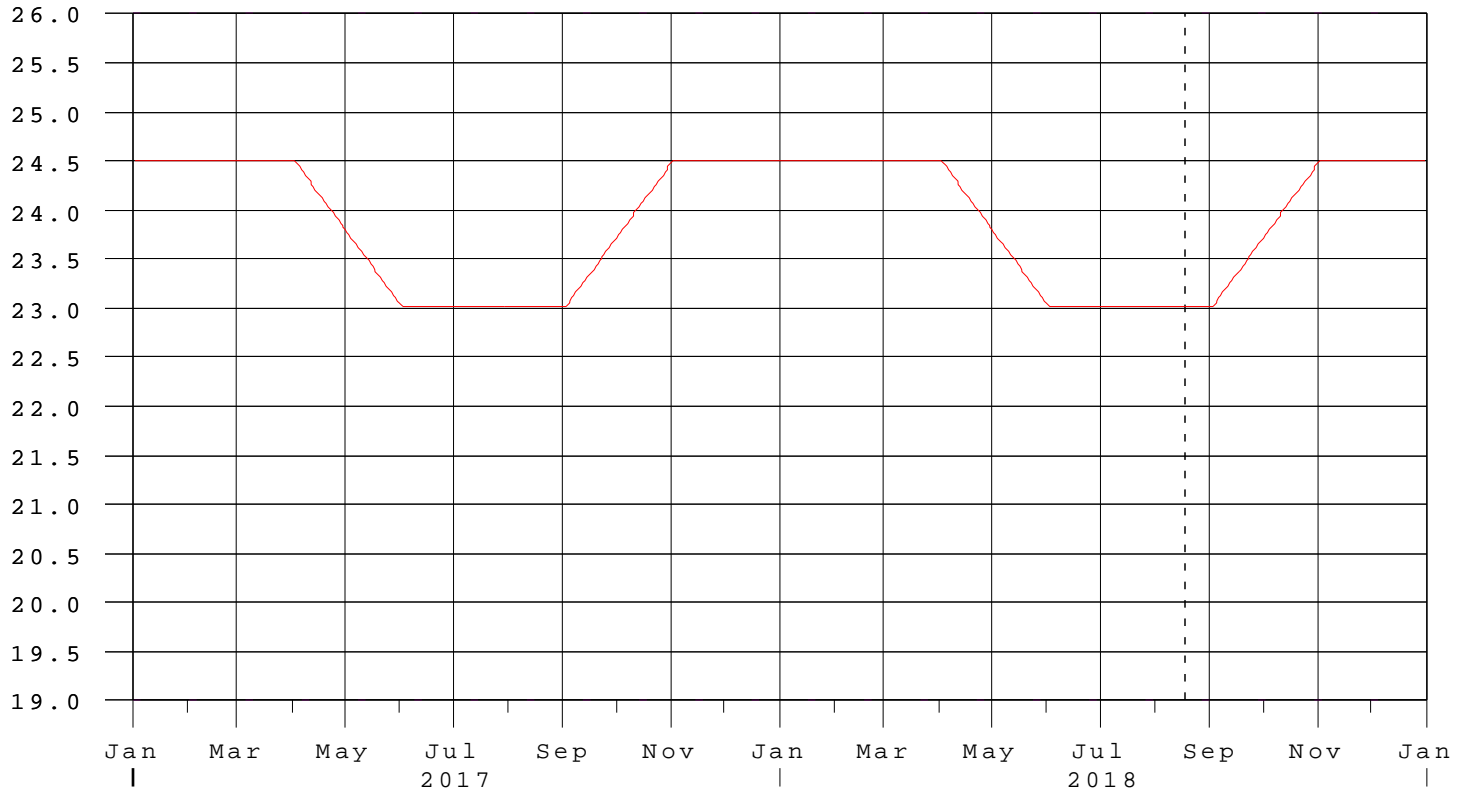

Blue Cypress Marsh Cons. Area - Blue Cypress Lake

17AUG18 18:17:35

R
a
i
n

E
l
e
v
i
n
F
t
N
A
V
D
8
8

- Blue Cypress Lake Elevation
- Blue Cyp Marsh-East Elevation
- Blue Cyp Marsh-West Elevation
- Zone B Regulation
- Precip @ Blue Cypress Lake