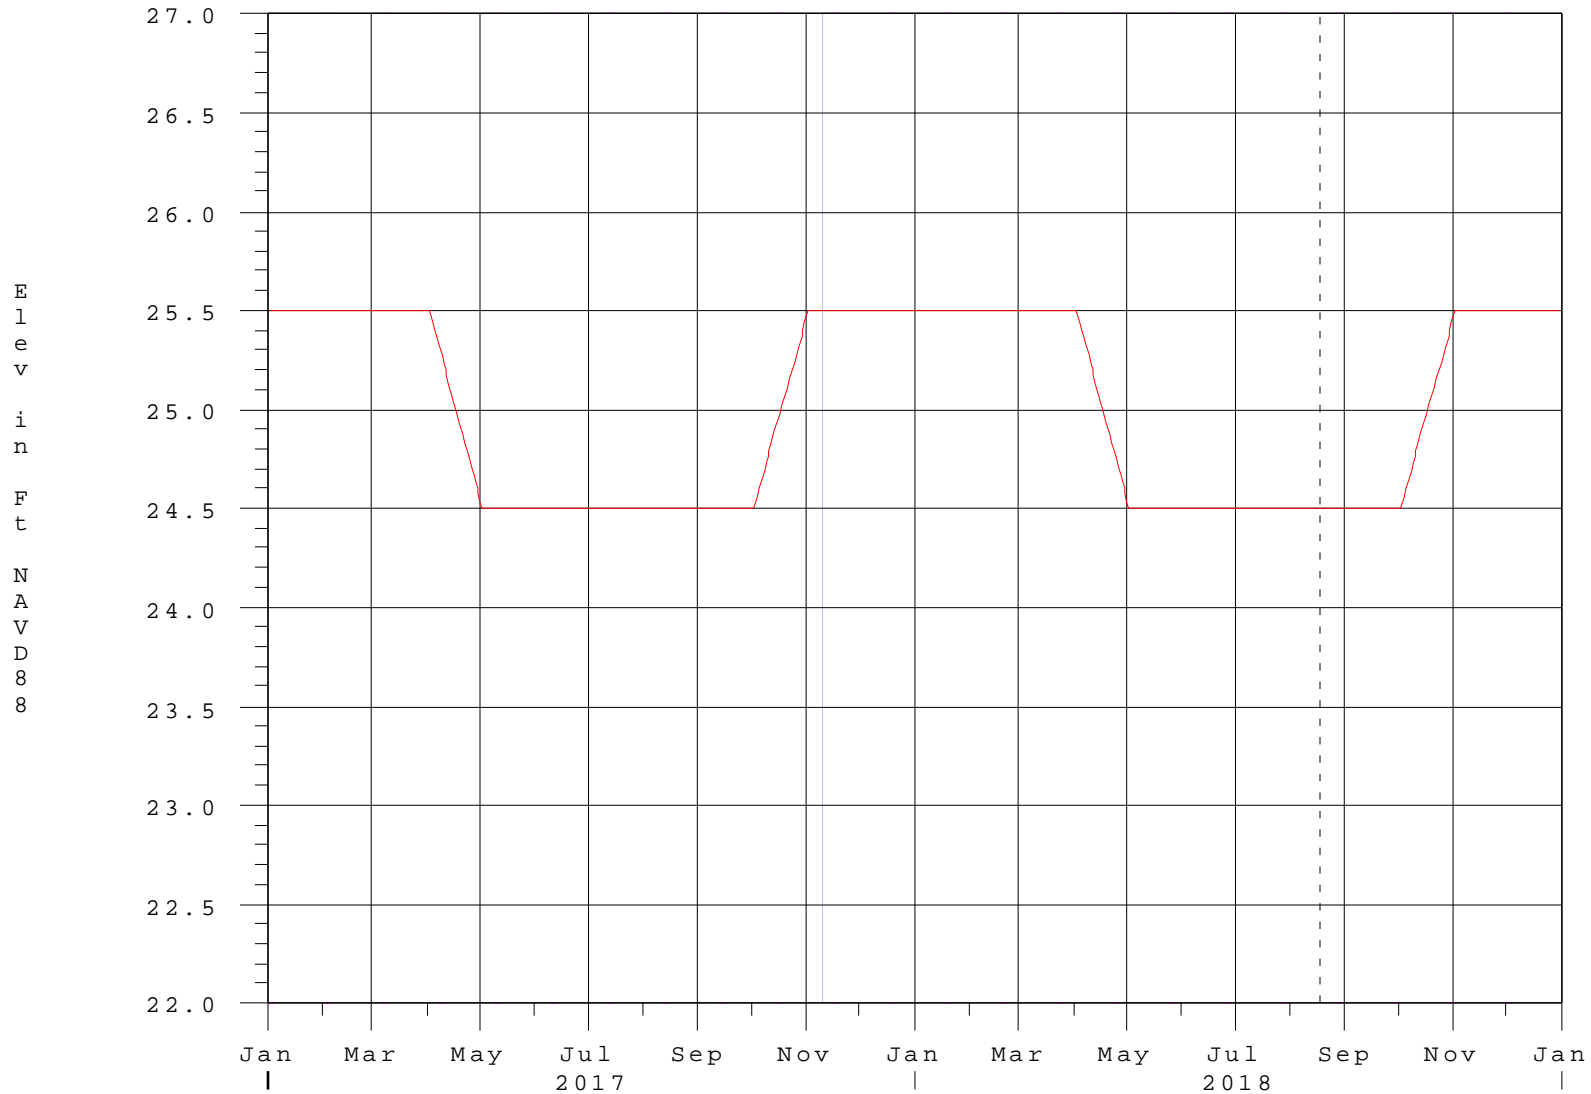

Upper St Johns River - Blue Cypress Water Management Area

17AUG18 18:17:34

- S-251 West Elevation
- S-251 East Elevation
- S-254 East Elevation
- Zone B Regulation