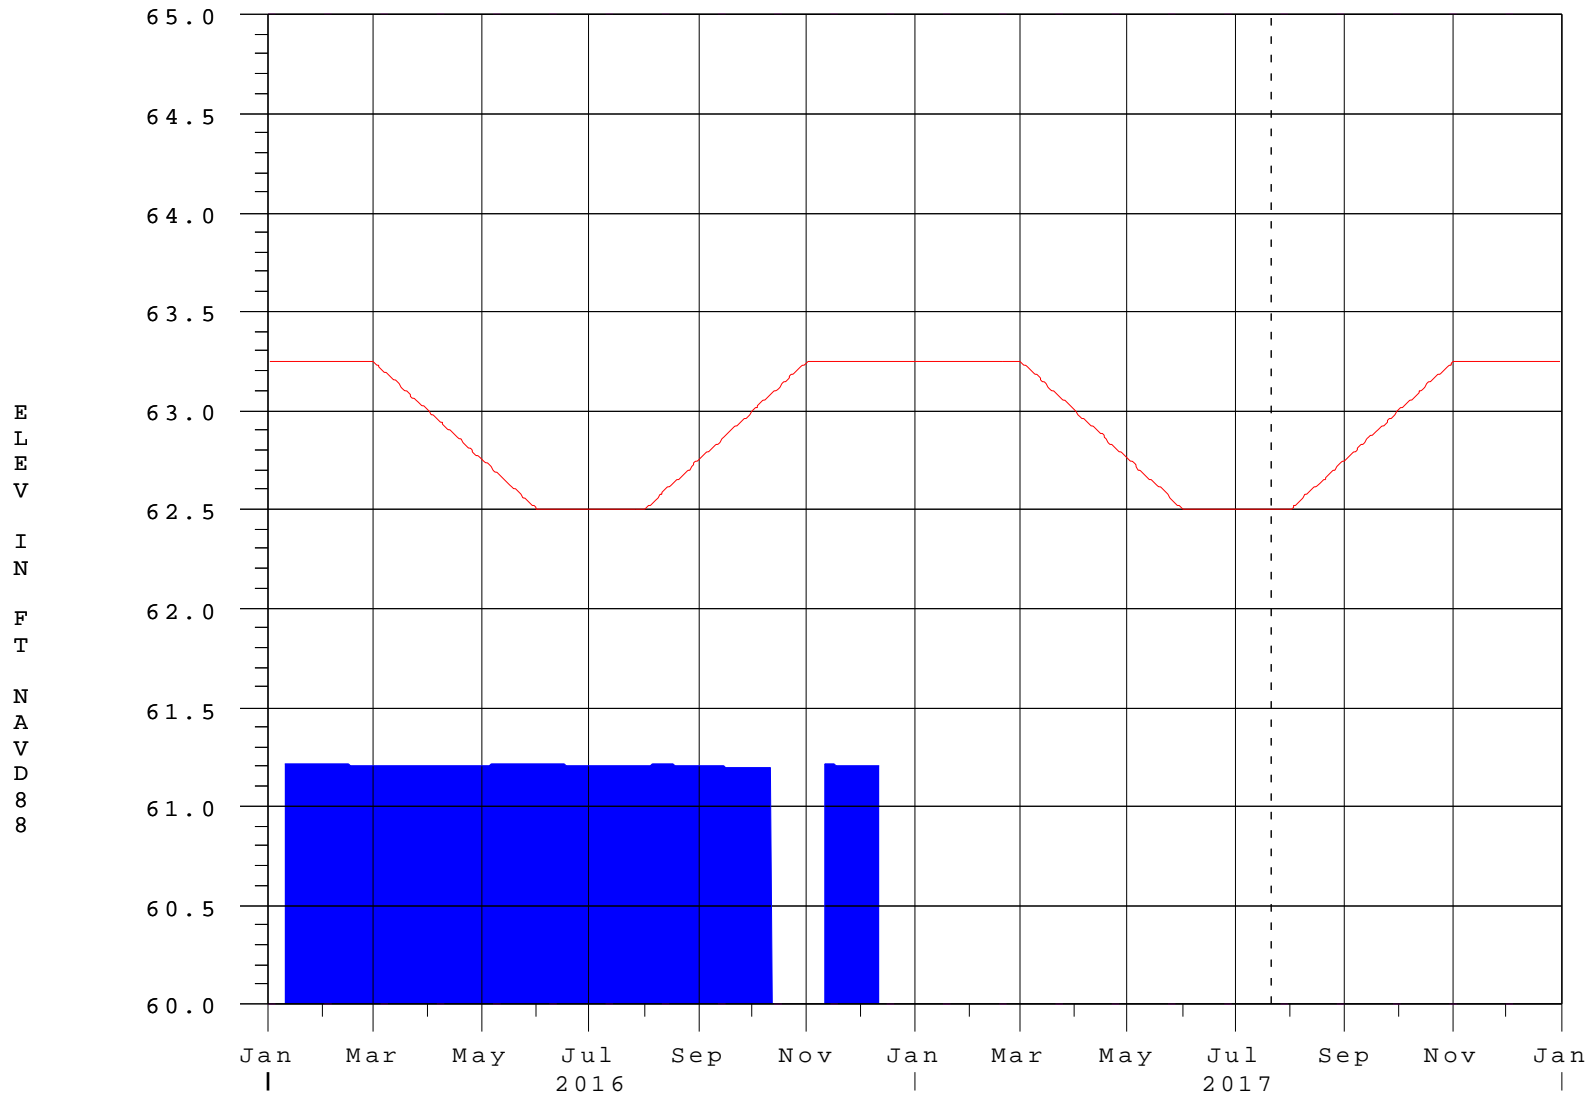

Upper Ocklawaha River Basin - Lake Eustis and Harris

20JUL17 16:45:37

E
L
E
V

I
N

F
E
E
T

— Apopka L&D Tail
 — Dora Elevation
 — Harris Elevation
 — Eustis Elevation

— Zone B Regulation
 — Burrell L&D Head