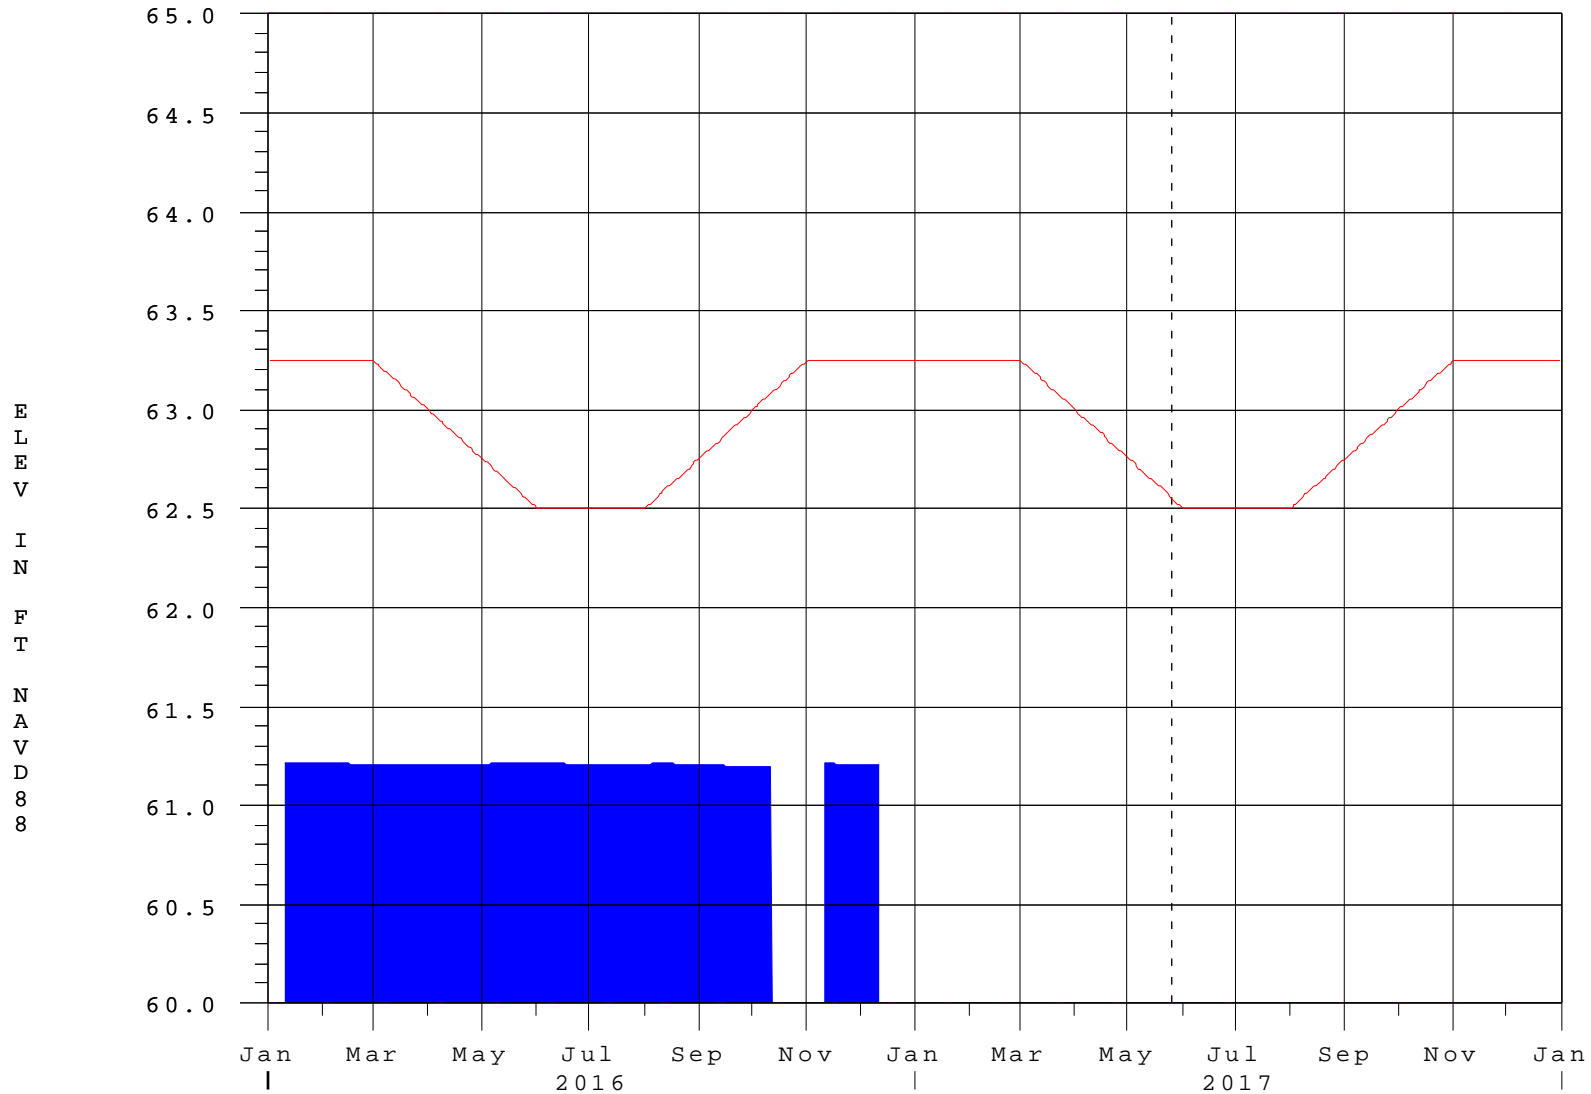

Upper Ocklawaha River Basin - Lake Eustis and Harris

25MAY17 23:45:36

- Apopka L&D Tail
- Dora Elevation
- Harris Elevation
- Eustis Elevation
- Zone B Regulation
- Burrell L&D Head