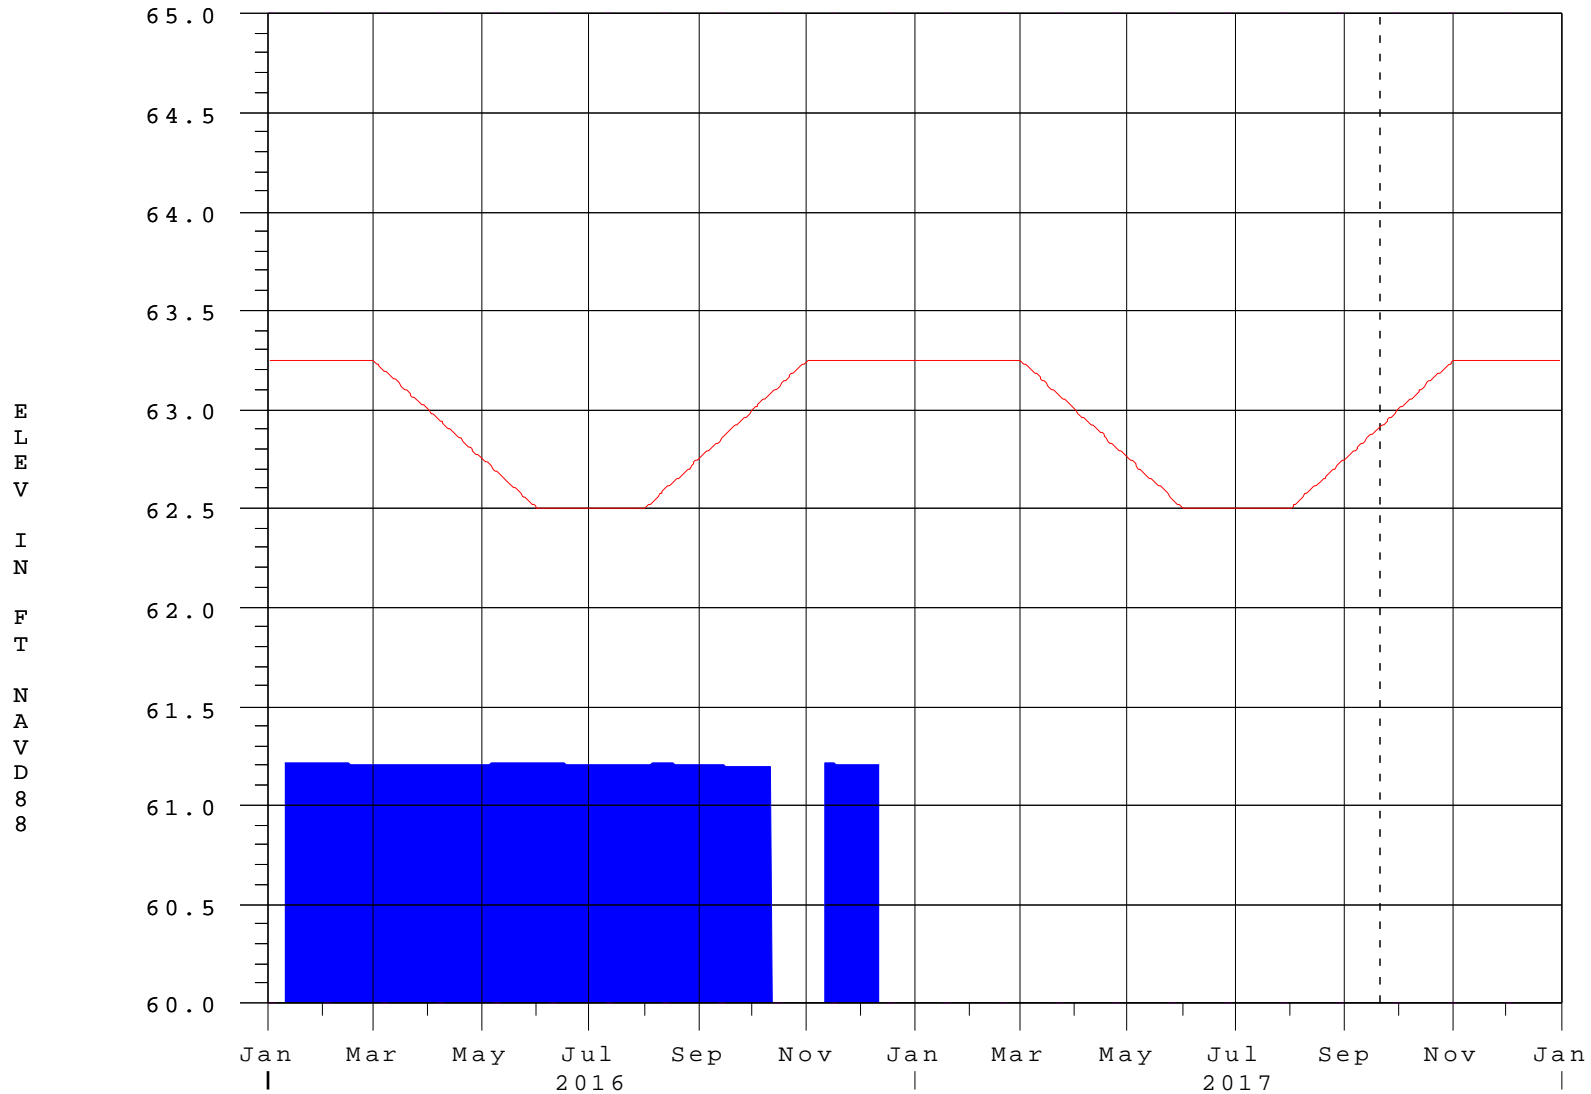

Upper Ocklawaha River Basin - Lake Eustis and Harris

19SEP17 23:45:38

E
L
E
V

I
N

F
E
E
T

— Apopka L&D Tail
— Dora Elevation
— Harris Elevation
— Eustis Elevation

— Zone B Regulation
— Burrell L&D Head