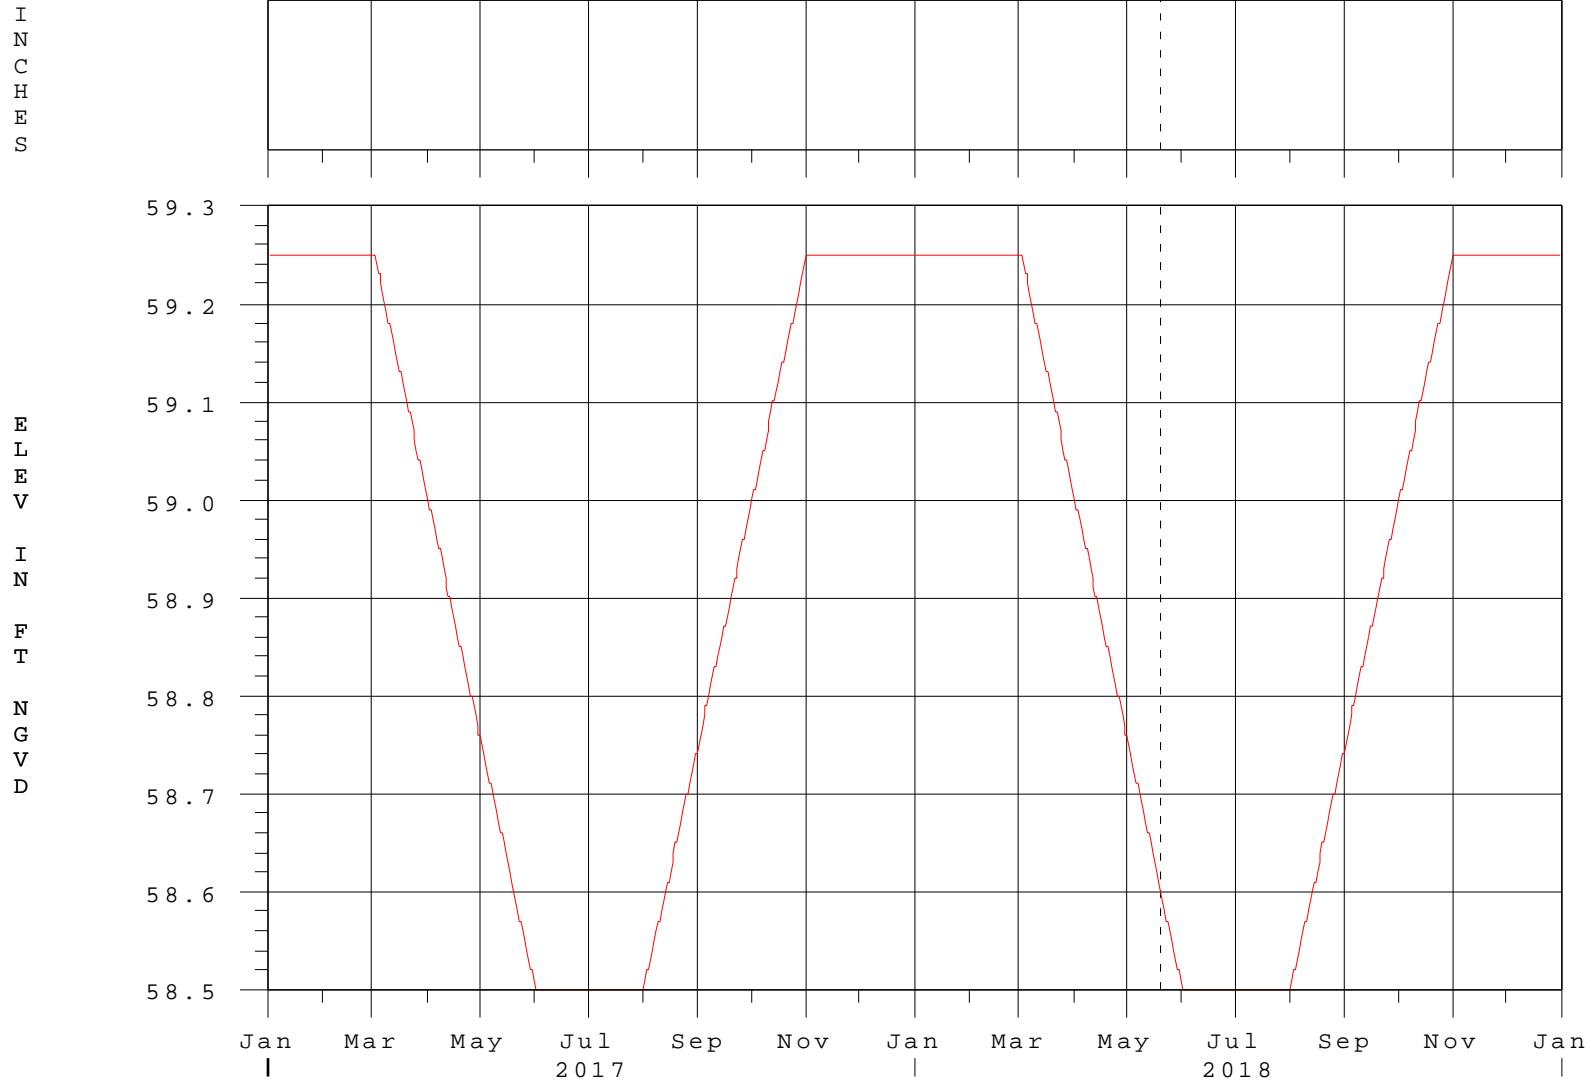

# Lake Griffin Regulation on the Ocklawaha River

19MAY18 23:45:46

- Lake Griffin
- Zone B Regulation
- Moss Bluff L&D Headwater
- Moss Bluff Rain