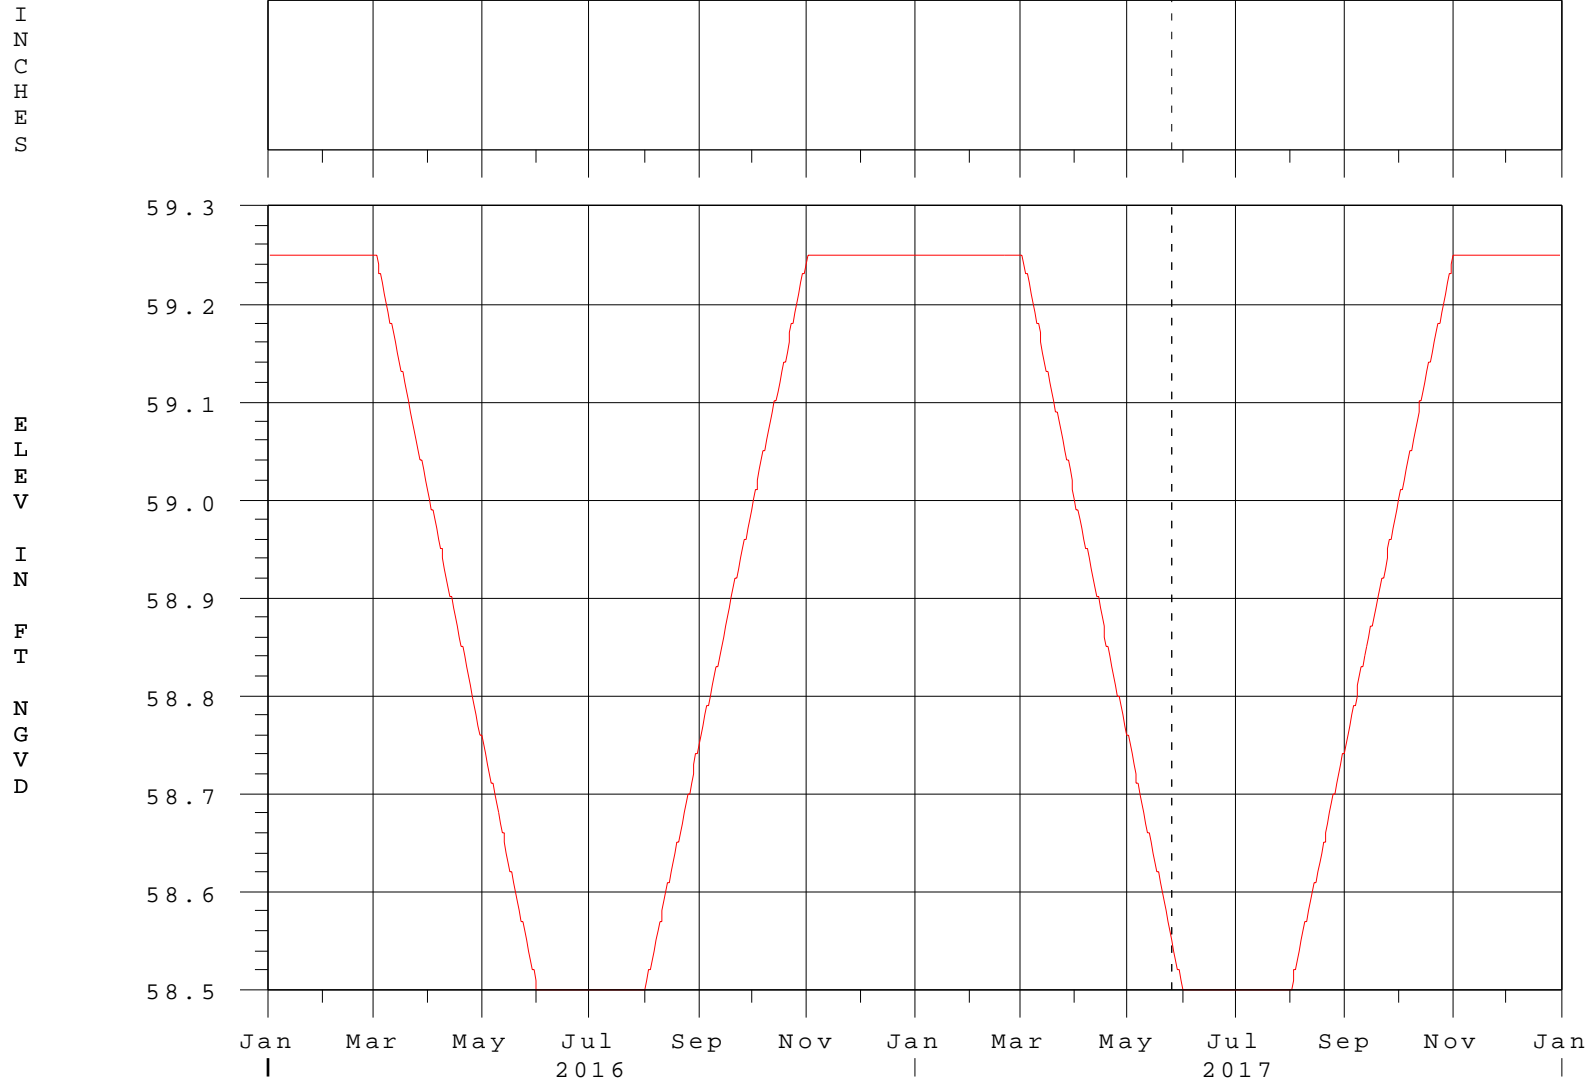

Lake Griffin Regulation on the Ocklawaha River

25MAY17 23:45:37

- Lake Griffin
- Zone B Regulation
- Moss Bluff L&D Headwater
- Moss Bluff Rain