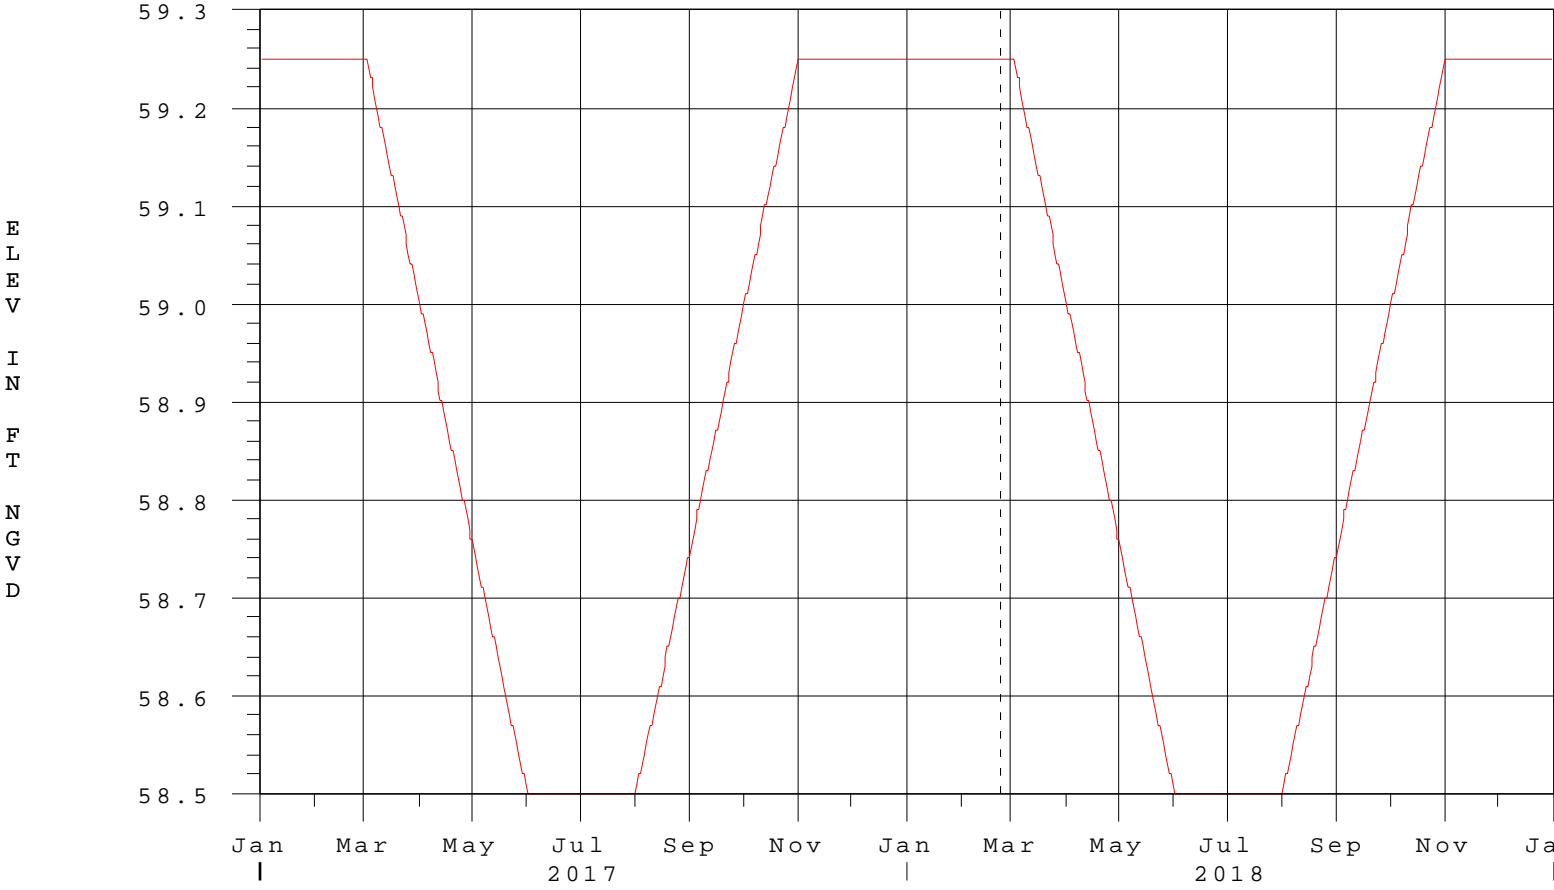

Lake Griffin Regulation on the Ocklawaha River

22FEB18 23:45:56

- Lake Griffin
- Zone B Regulation
- Moss Bluff L&D Headwater
- Moss Bluff Rain