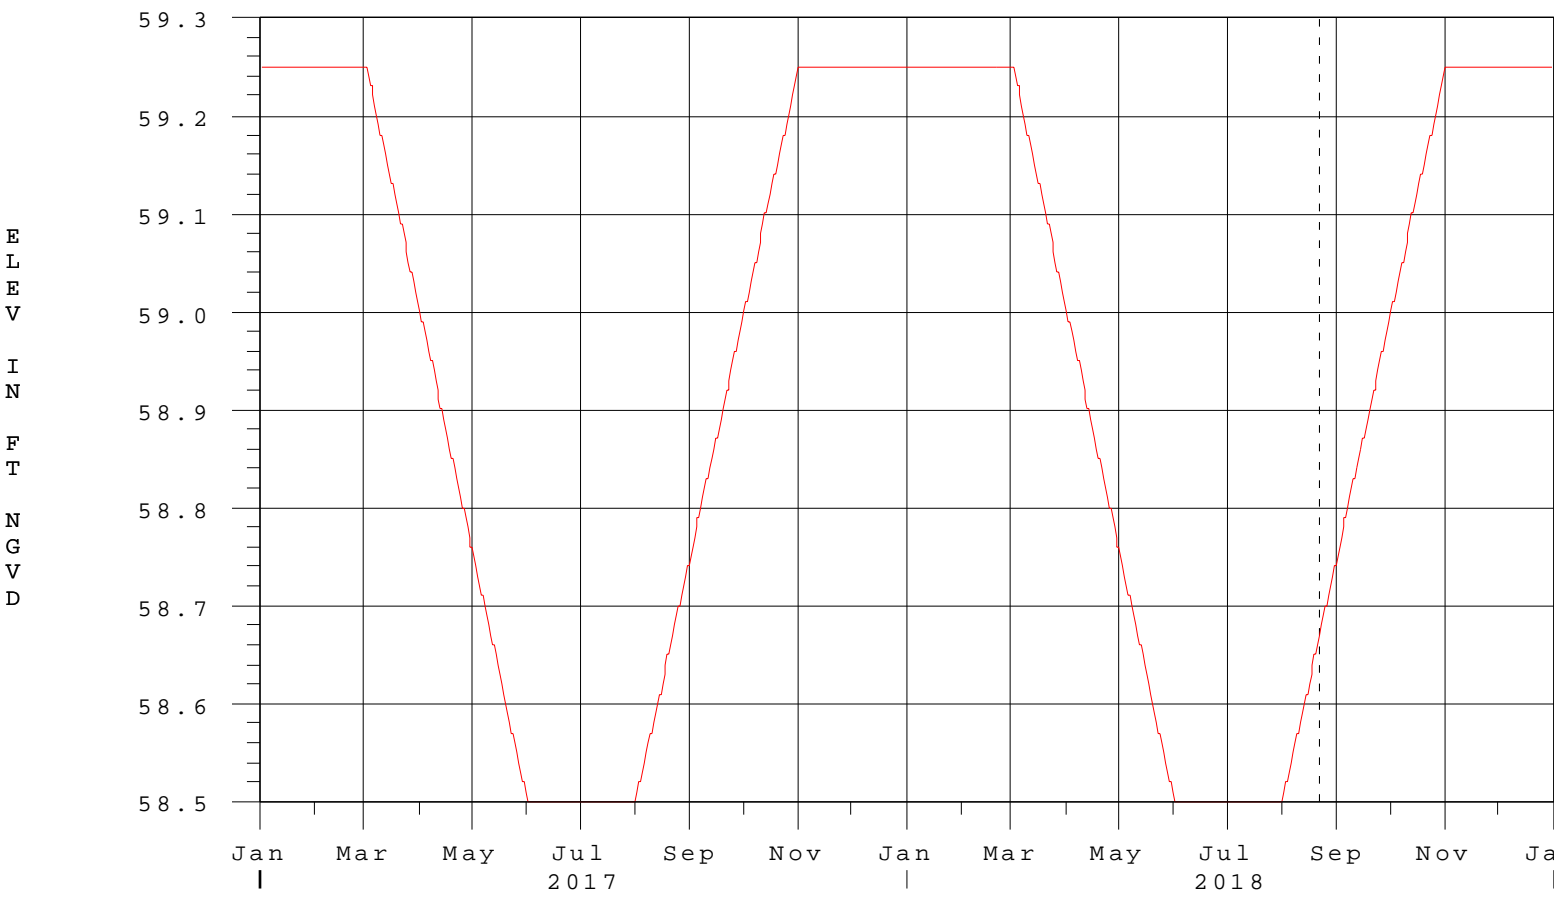

Lake Griffin Regulation on the Ocklawaha River

21AUG18 19:00:39

- Lake Griffin
- Zone B Regulation
- Moss Bluff L&D Headwater
- Moss Bluff Rain