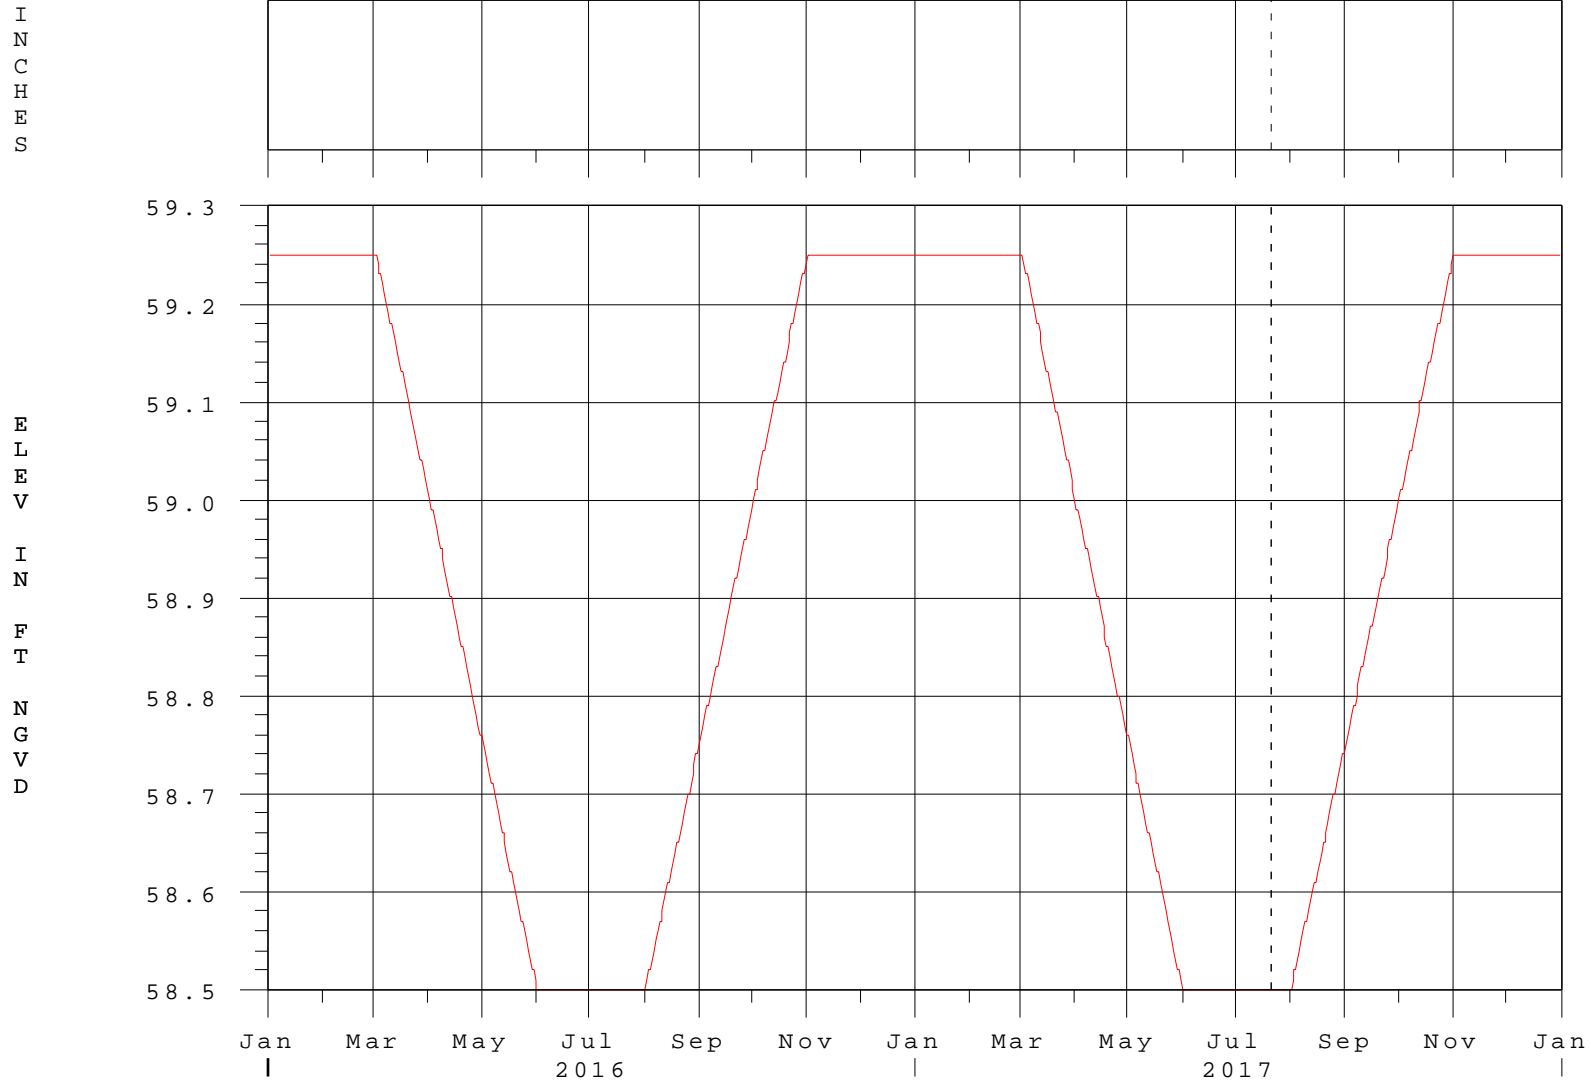

Lake Griffin Regulation on the Ocklawaha River

20JUL17 16:45:38

- Lake Griffin
- Zone B Regulation
- Moss Bluff L&D Headwater
- Moss Bluff Rain