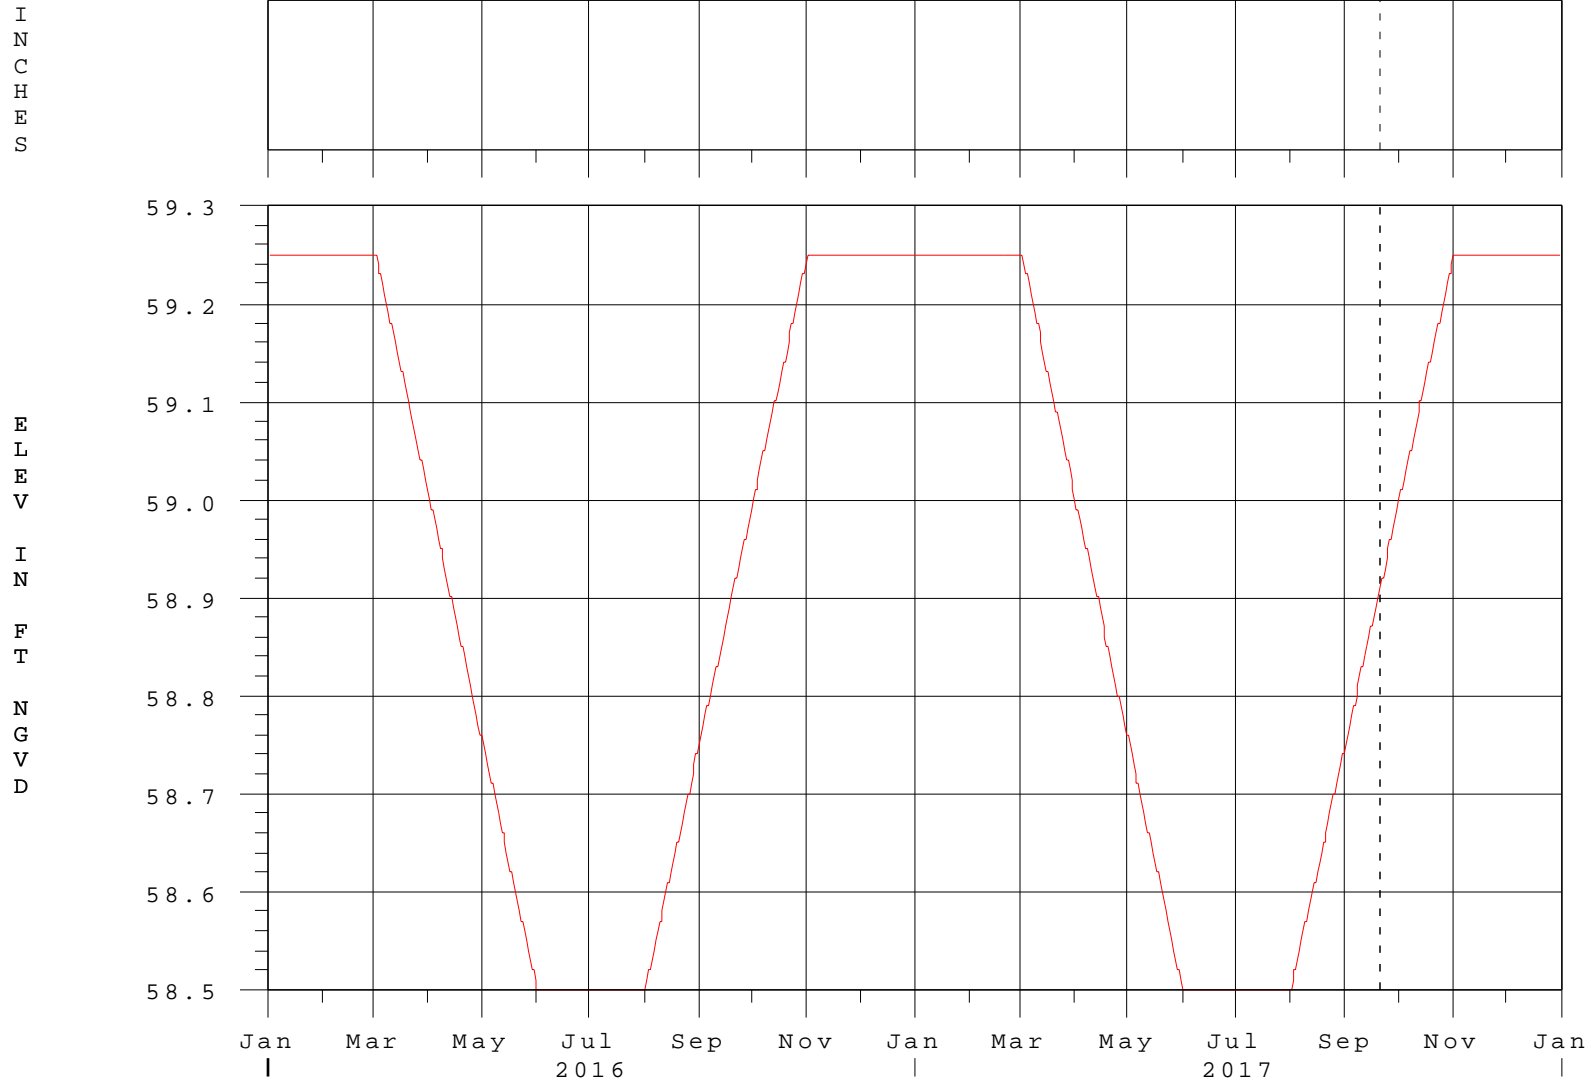

Lake Griffin Regulation on the Ocklawaha River

19SEP17 23:45:39

- Lake Griffin
- Zone B Regulation
- Moss Bluff L&D Headwater
- Moss Bluff Rain