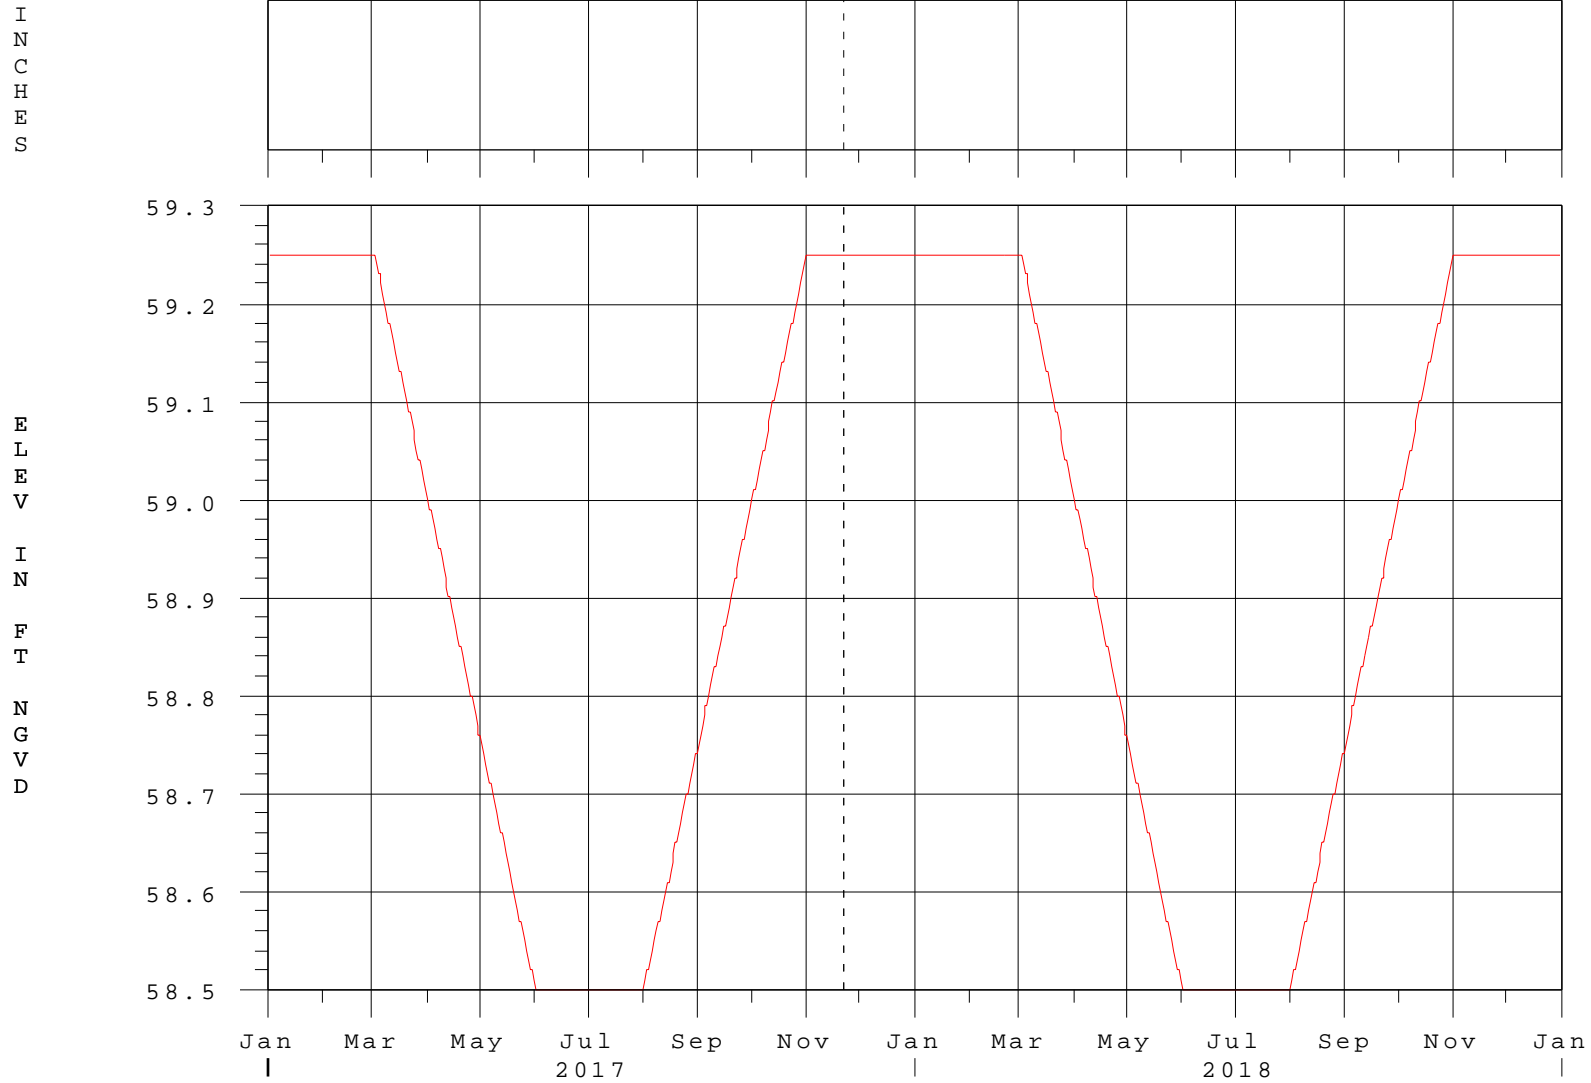

# Lake Griffin Regulation on the Ocklawaha River

22NOV17 06:00:59

- Lake Griffin
- Zone B Regulation
- Moss Bluff L&D Headwater
- Moss Bluff Rain