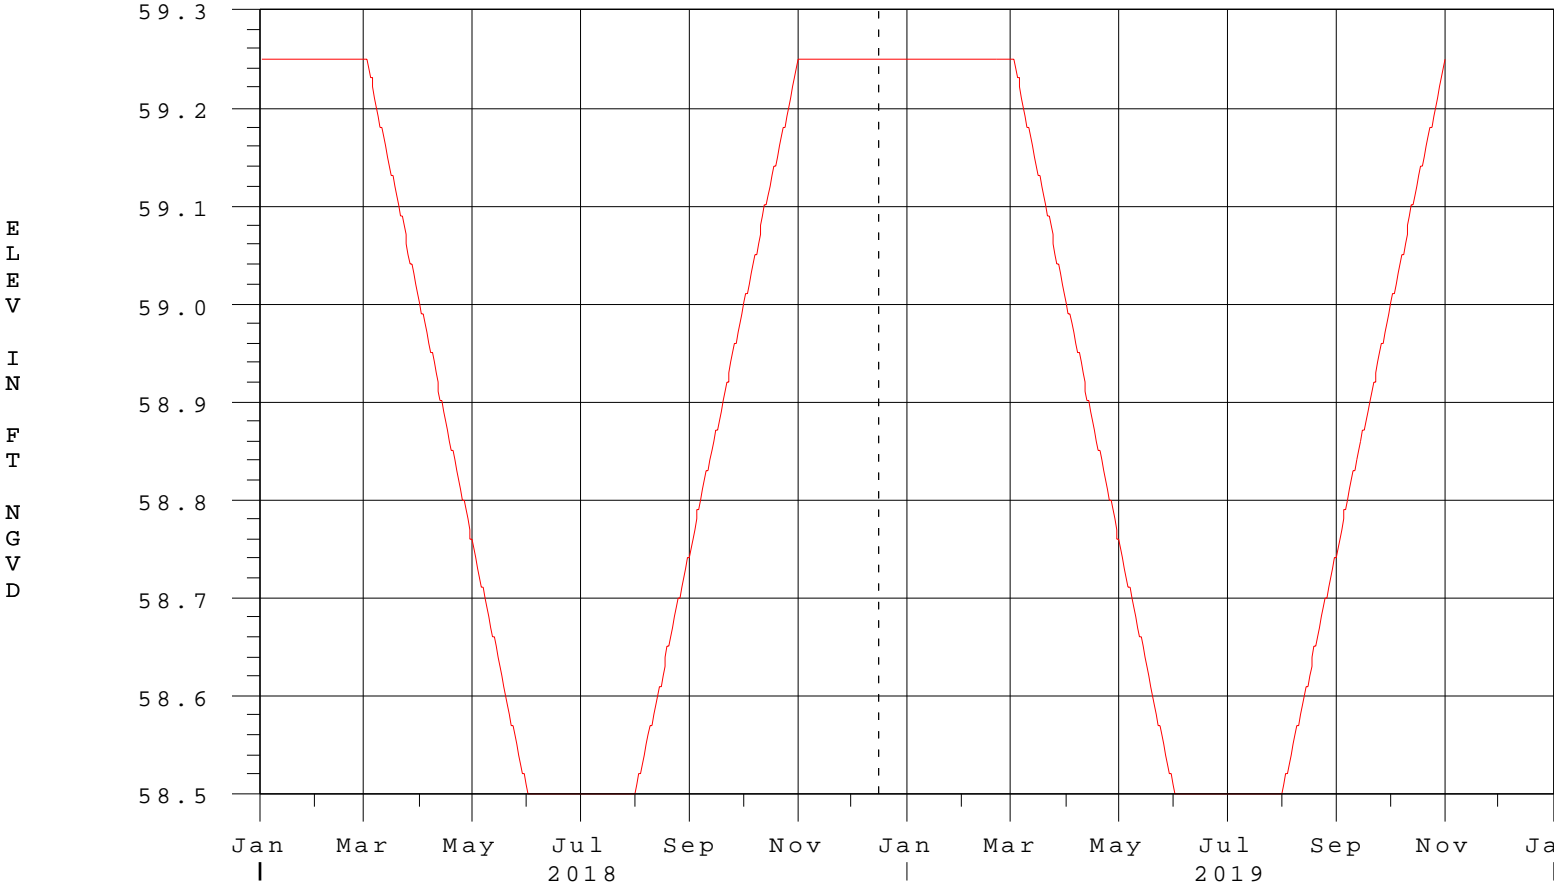

# Lake Griffin Regulation on the Ocklawaha River

16DEC18 11:45:46

- Lake Griffin
- Zone B Regulation
- Moss Bluff L&D Headwater
- Moss Bluff Rain