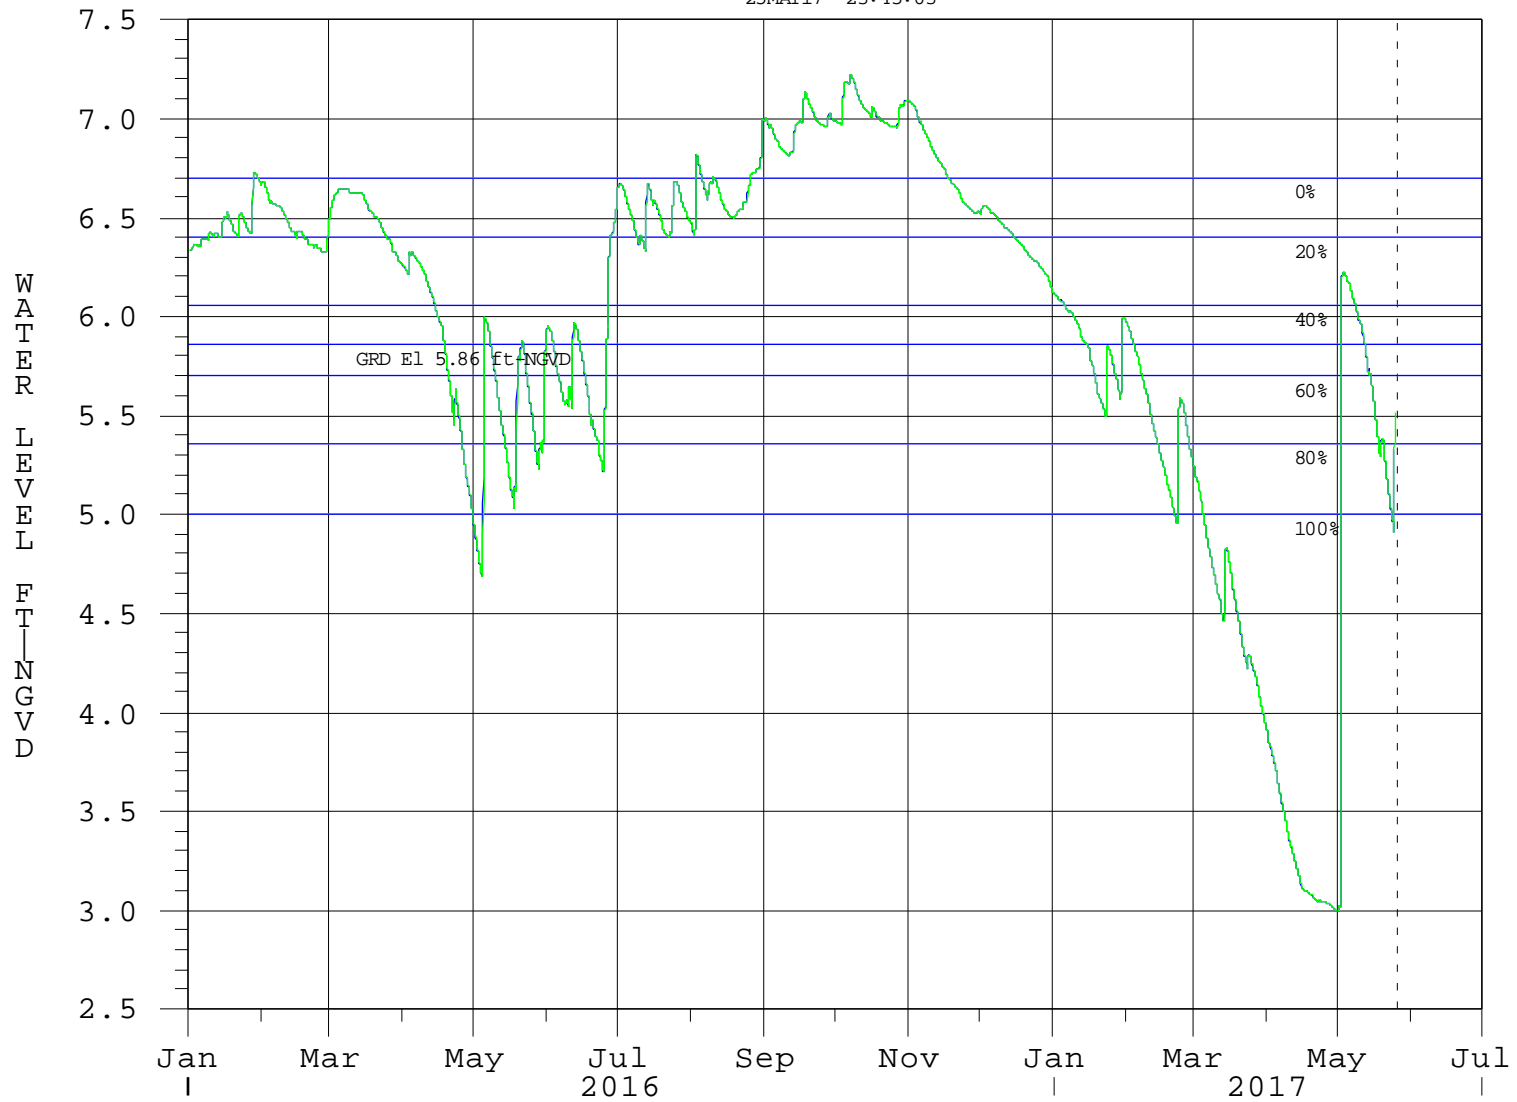

Western Marl Prairie Habitat - Subpopulation A

25MAY17 23:45:03

- NP-205 Water Levels
- NP-205 Water Levels GOES