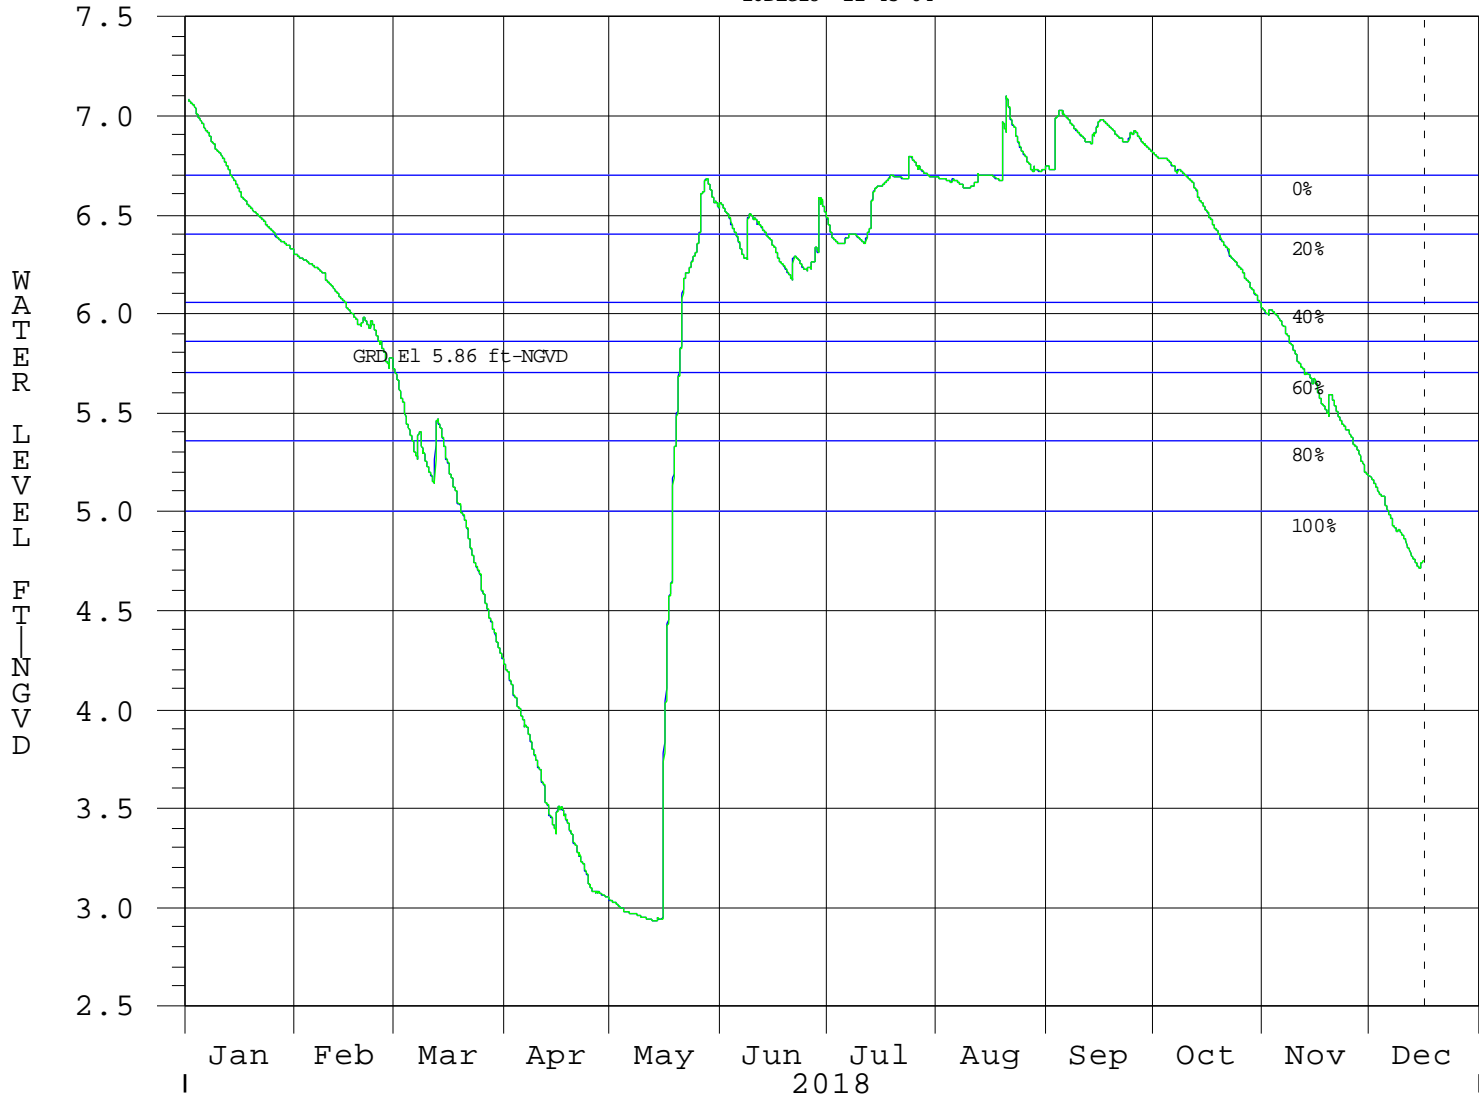

Western Marl Prairie Habitat - Subpopulation A

16DEC18 11:45:04

NP-205 Water Levels
NP-205 Water Levels GOES