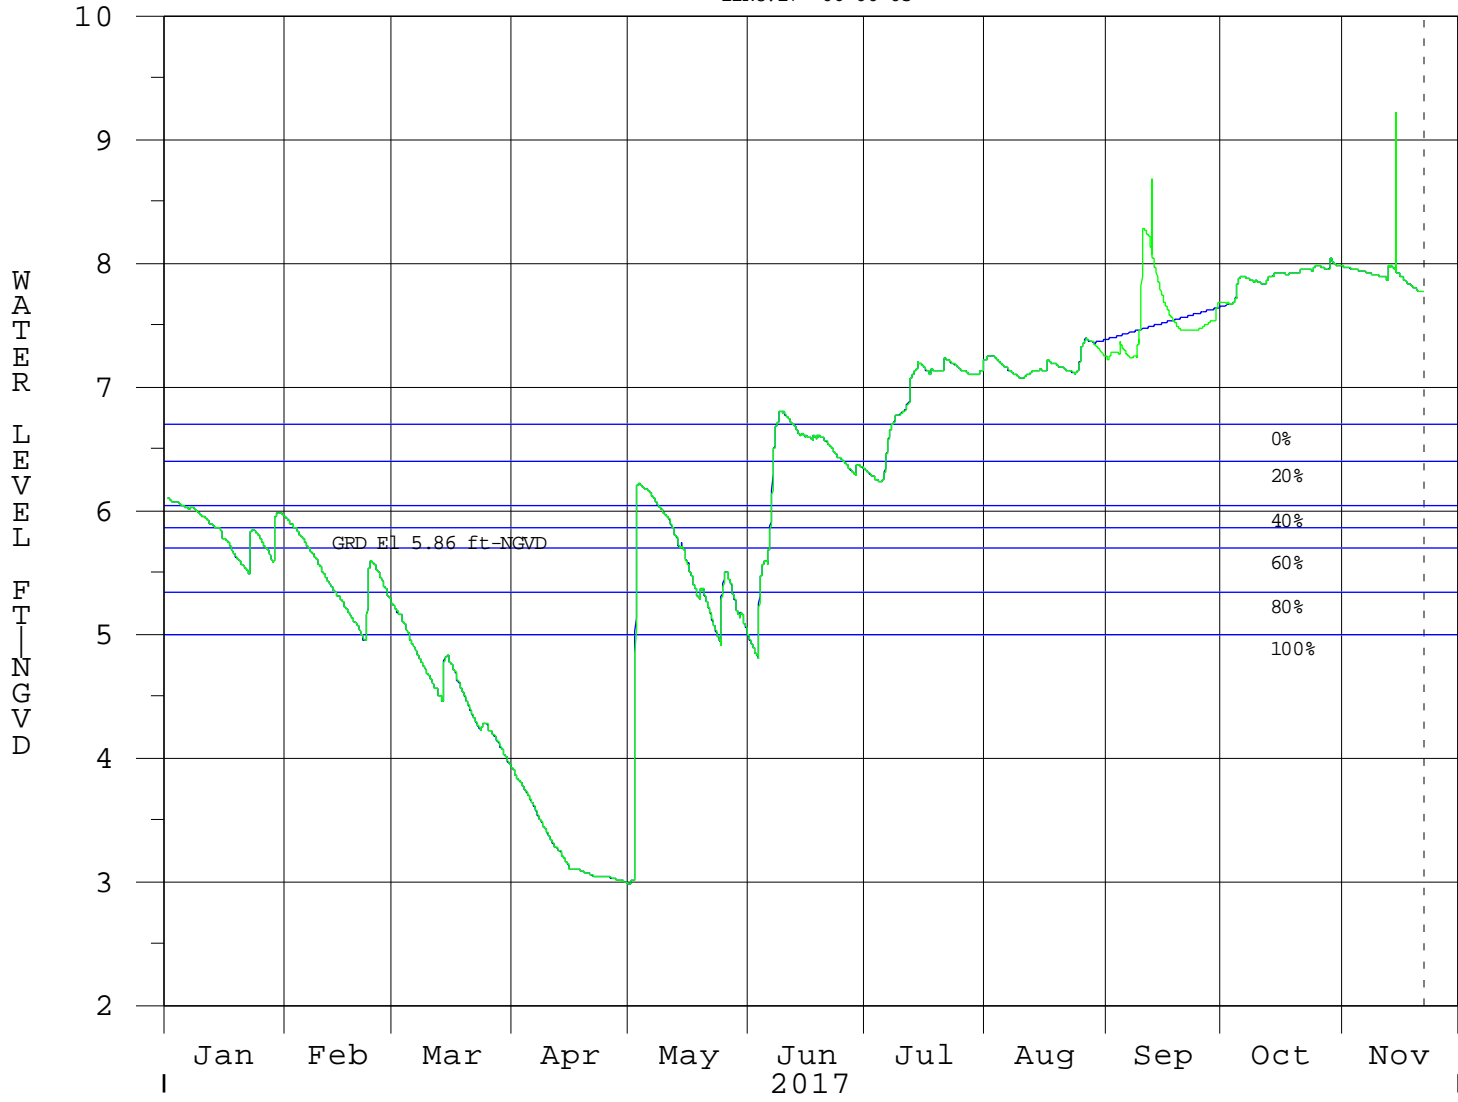

Western Marl Prairie Habitat - Subpopulation A

22NOV17 06:00:05

NP-205 Water Levels
NP-205 Water Levels GOES