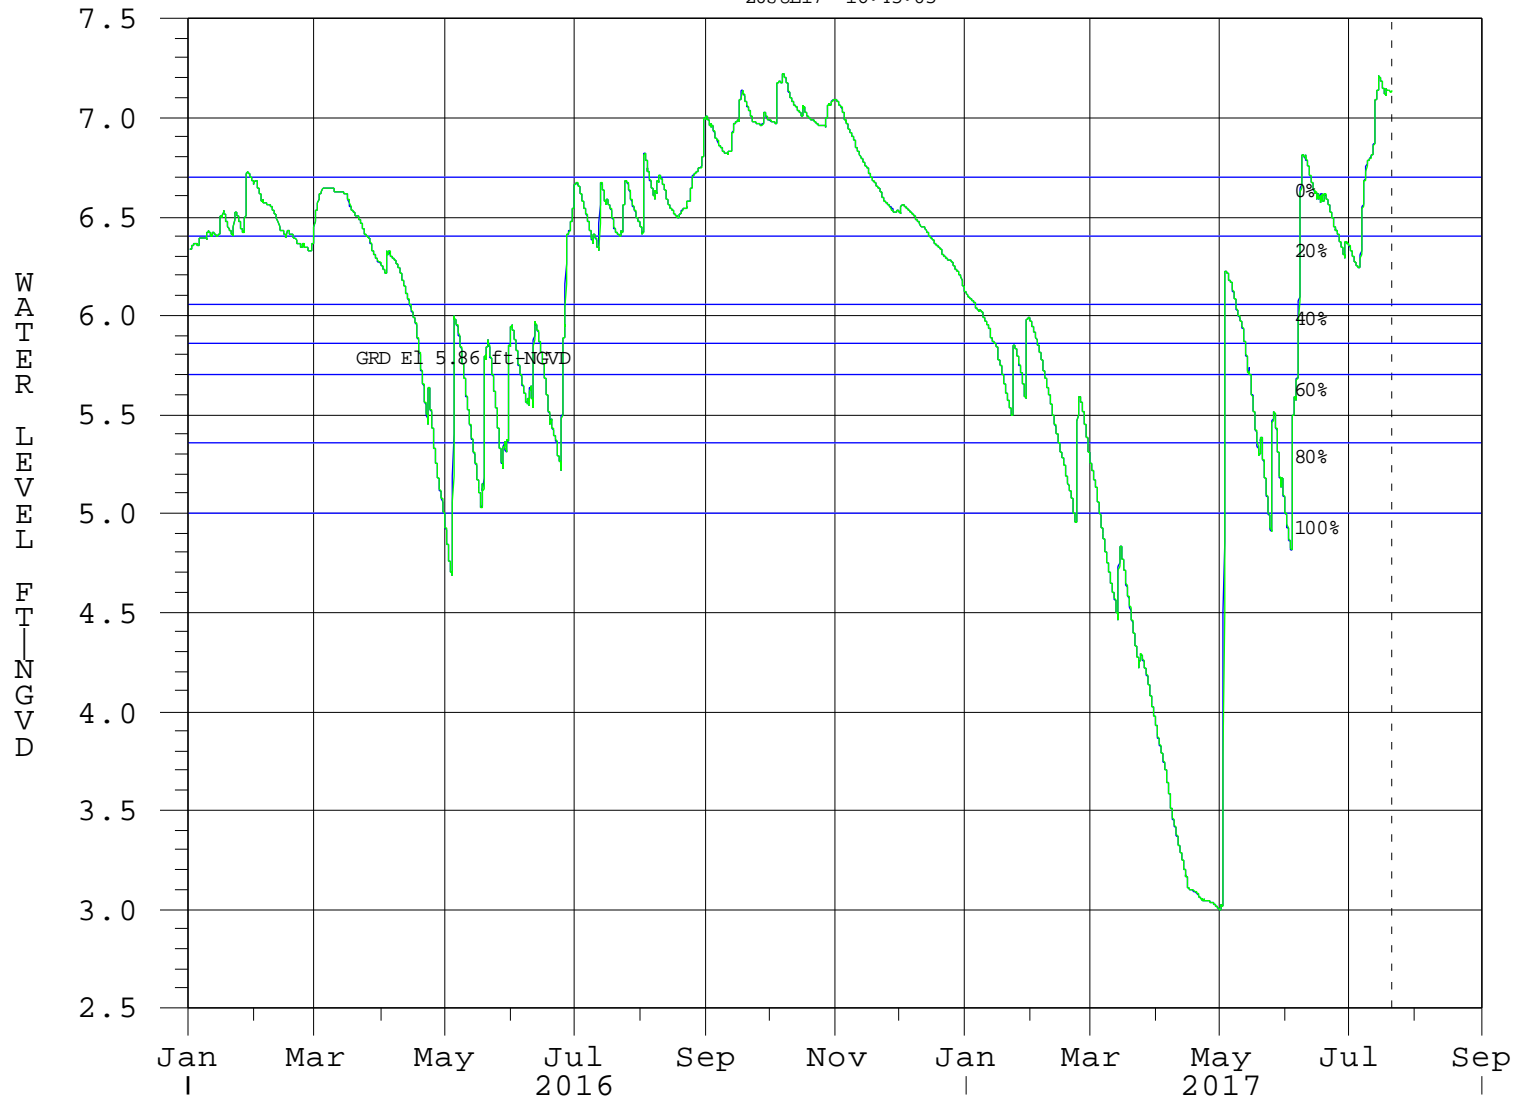

# Western Marl Prairie Habitat - Subpopulation A

20JUL17 16:45:05

NP-205 Water Levels  
NP-205 Water Levels GOES