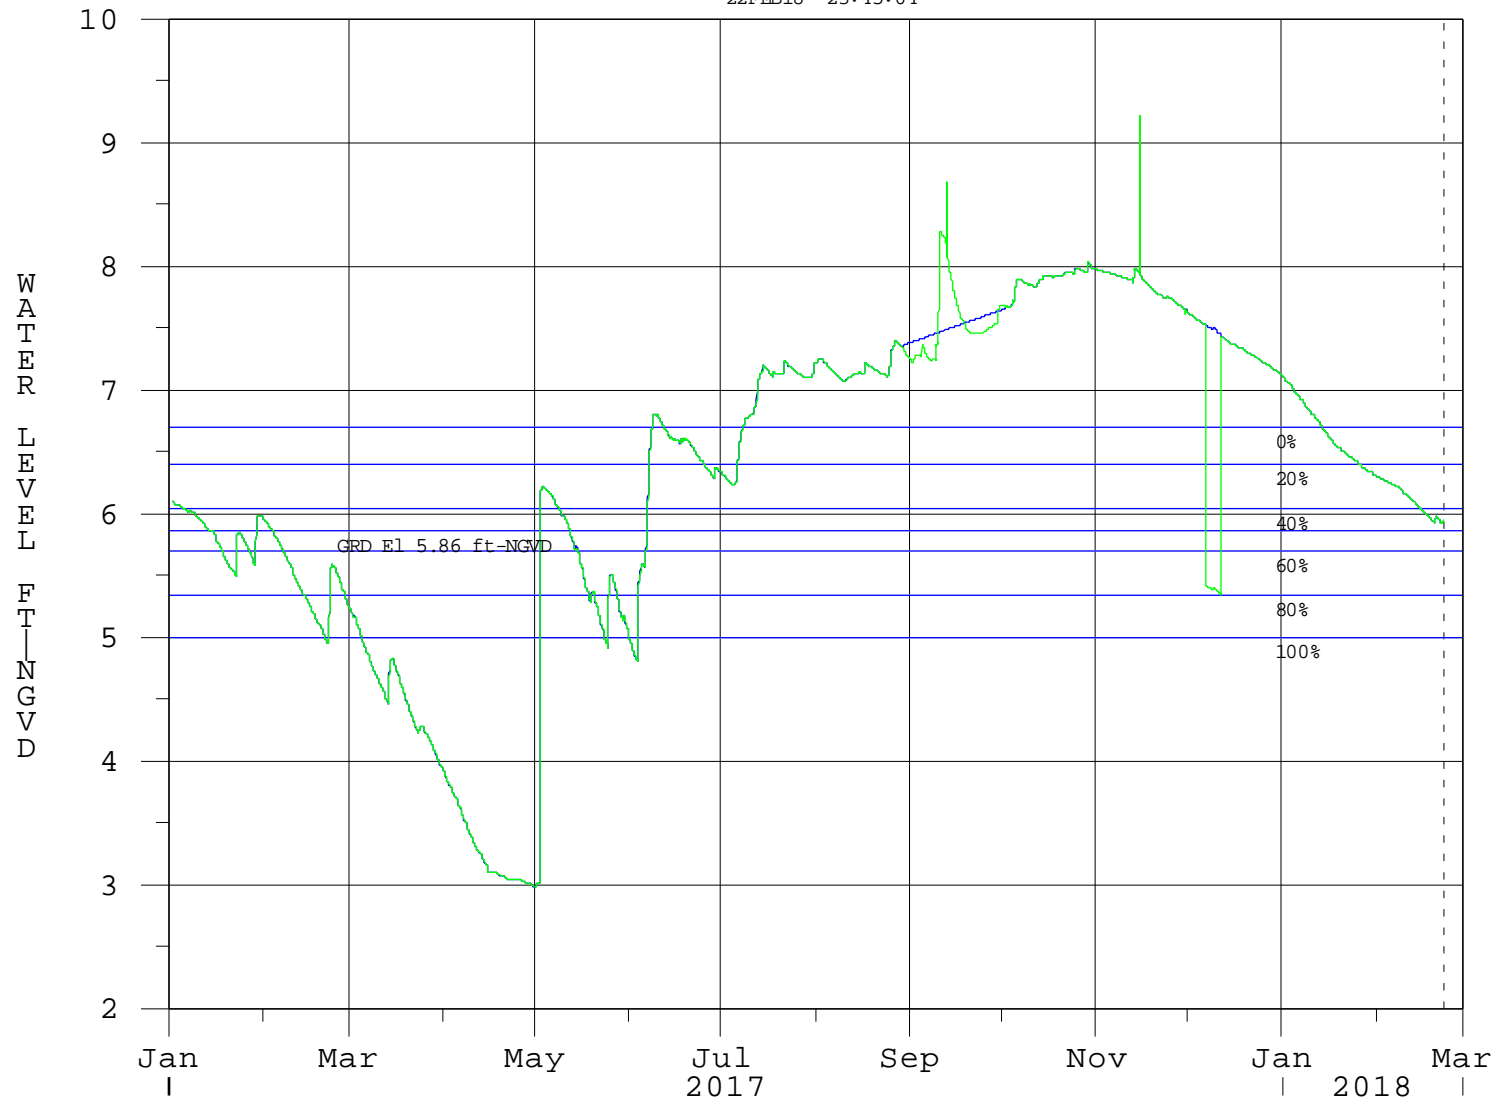

Western Marl Prairie Habitat - Subpopulation A

22FEB18 23:45:04

NP-205 Water Levels
NP-205 Water Levels GOES