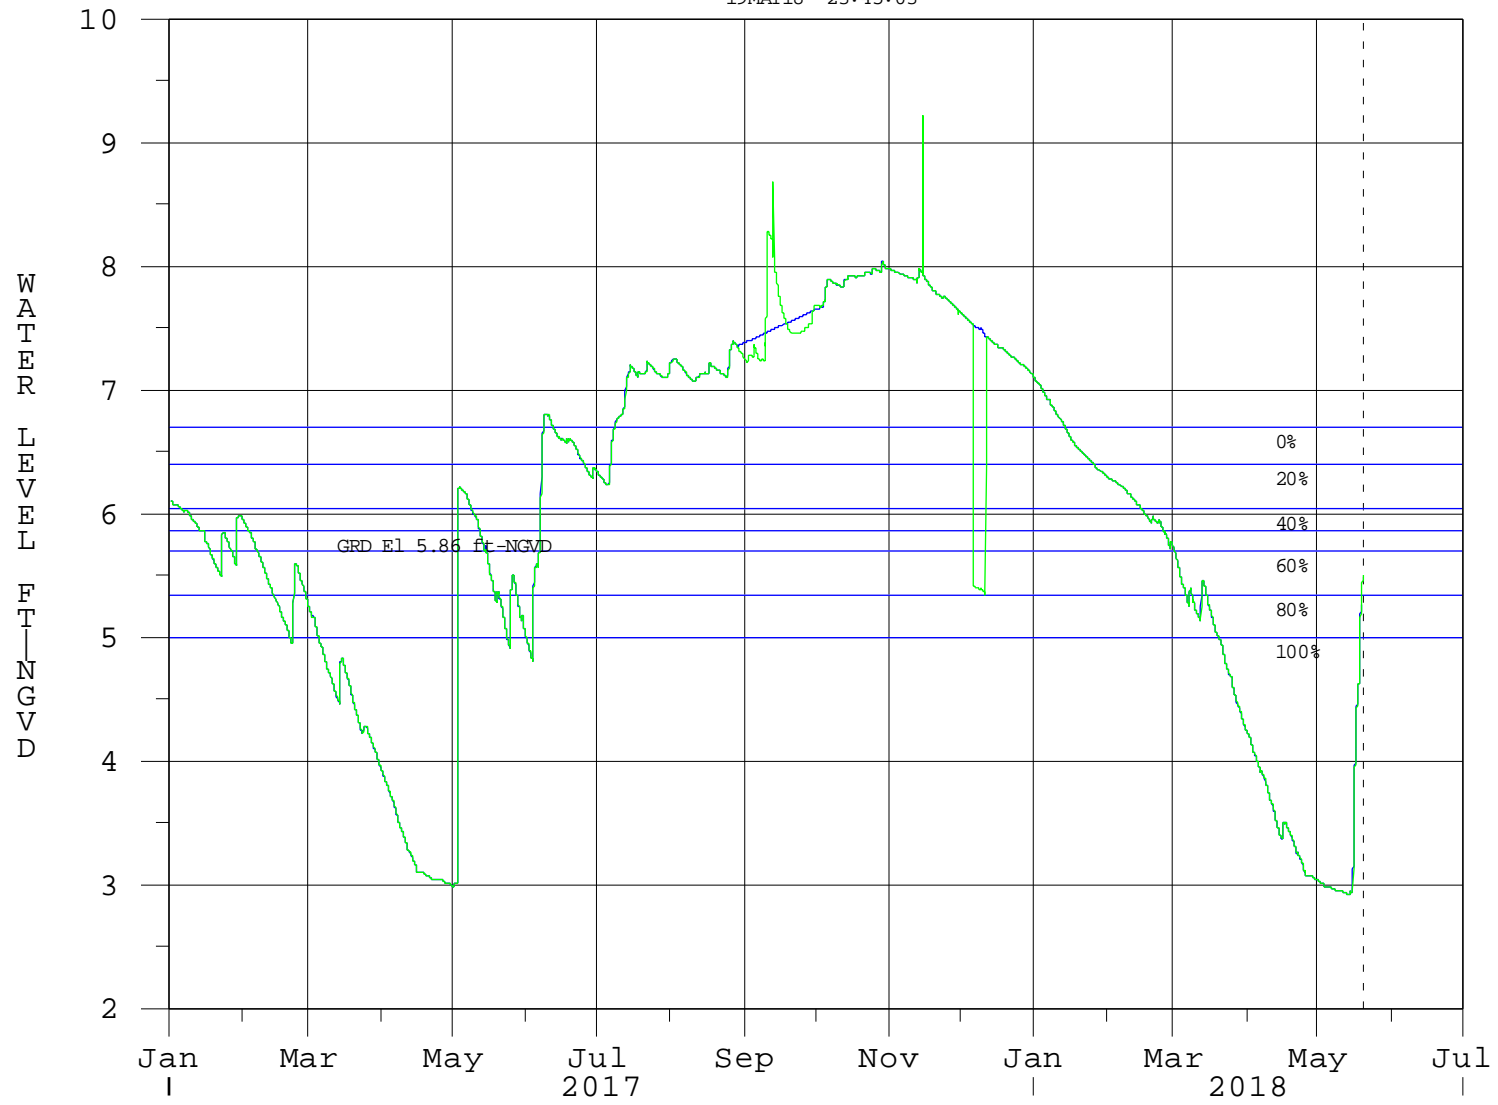

Western Marl Prairie Habitat - Subpopulation A

19MAY18 23:45:03

NP-205 Water Levels
NP-205 Water Levels GOES