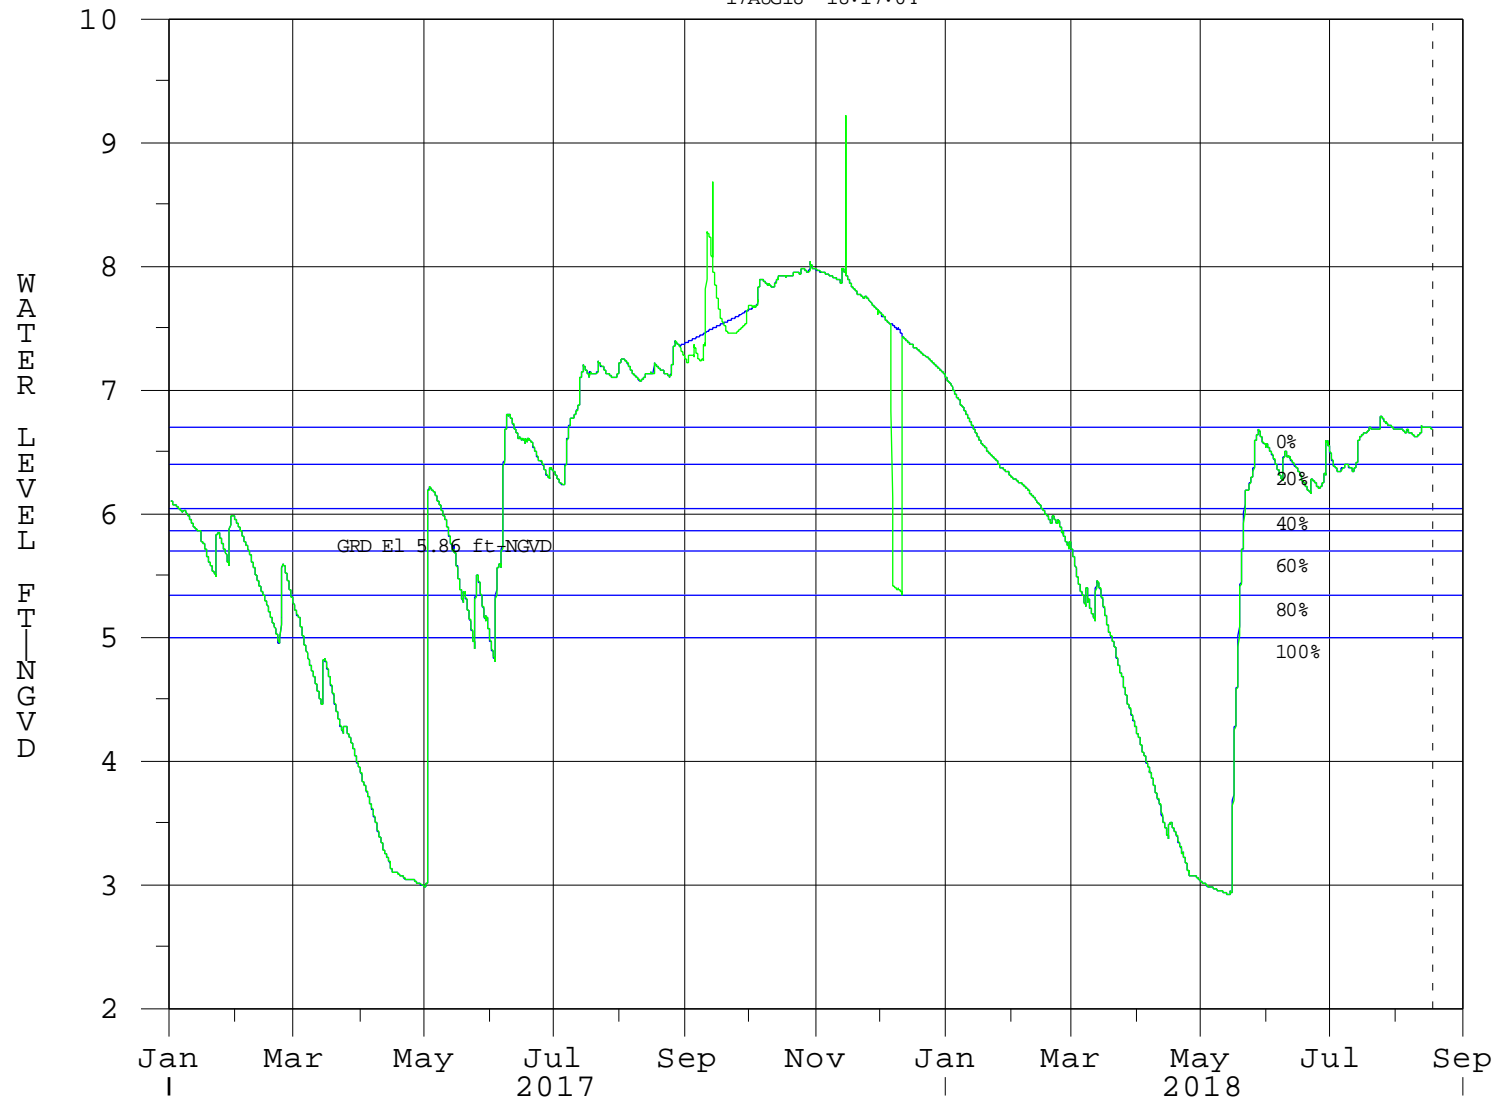

Western Marl Prairie Habitat - Subpopulation A

17AUG18 18:17:04

- NP-205 Water Levels
- NP-205 Water Levels GOES