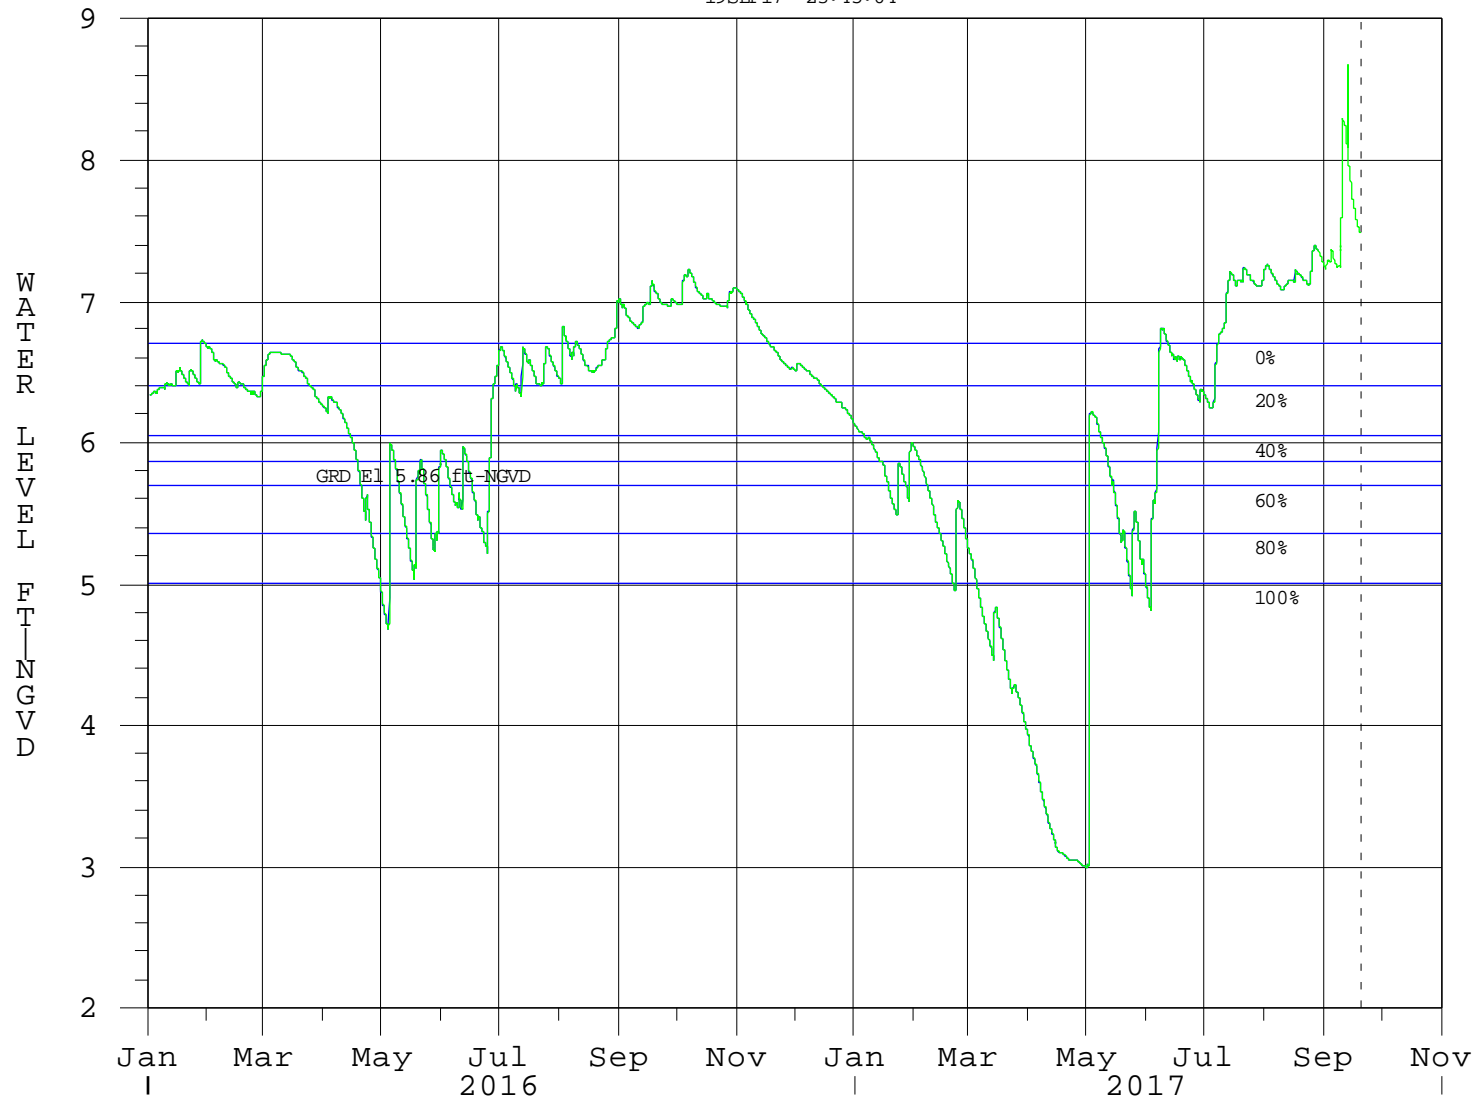

# Western Marl Prairie Habitat - Subpopulation A

19SEP17 23:45:04

NP-205 Water Levels  
NP-205 Water Levels GOES