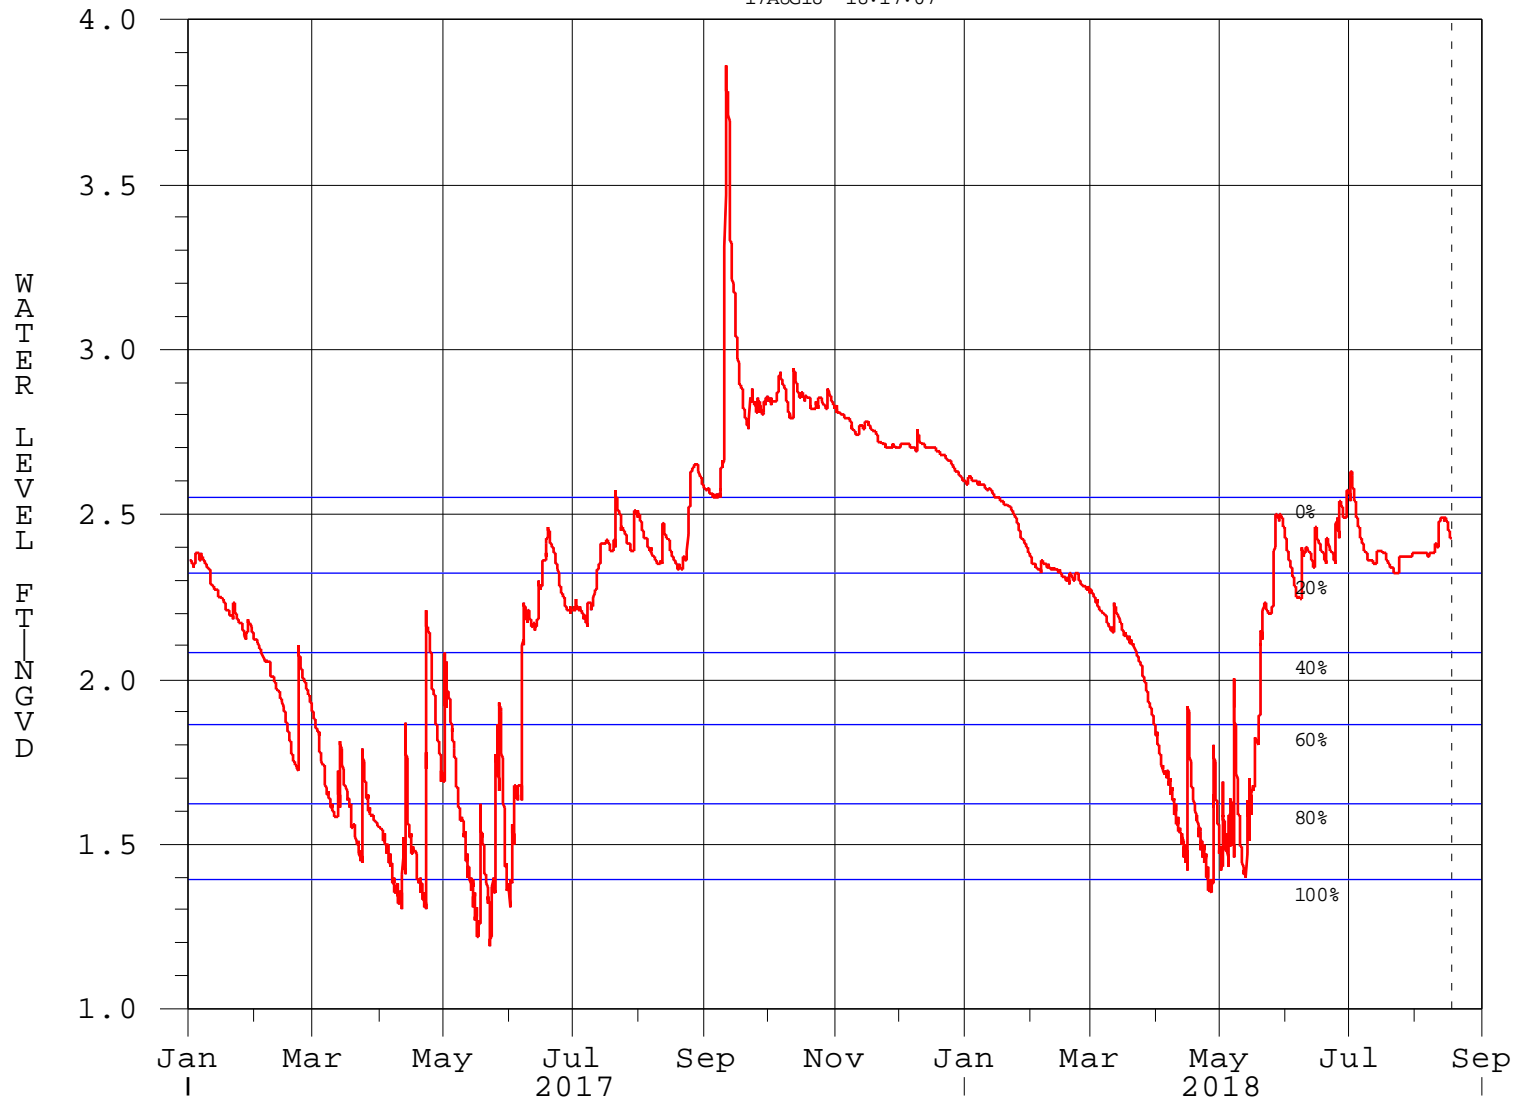

Eatern Marl Prairie Habitat, Subpopulation D

17AUG18 18:17:07

— Percent of habitat available for breeding
— EVER4 Water Levels