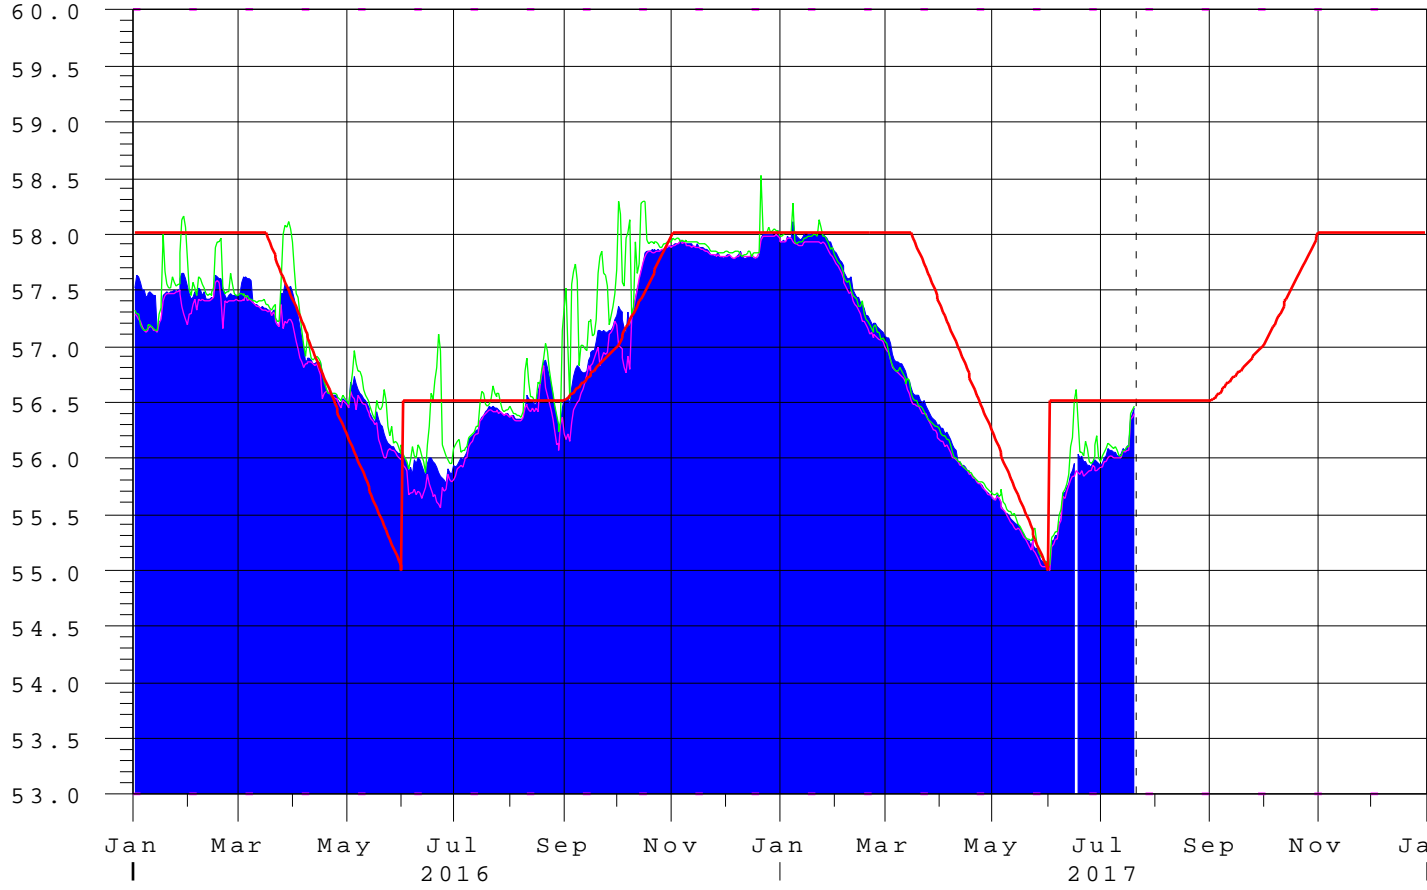

Kissimmee River Basin - East Lake Tohopekaliga

20JUL17 16:45:13

R
a
i
n

E
l
e
v
i
n
F
t
N
G
V
D

- East Lake Tohopekaliga Elev
- S-59 Headwater
- S-62 Tailwater
- Zone B Regulation
- Precip @ Kissimmee Field Station