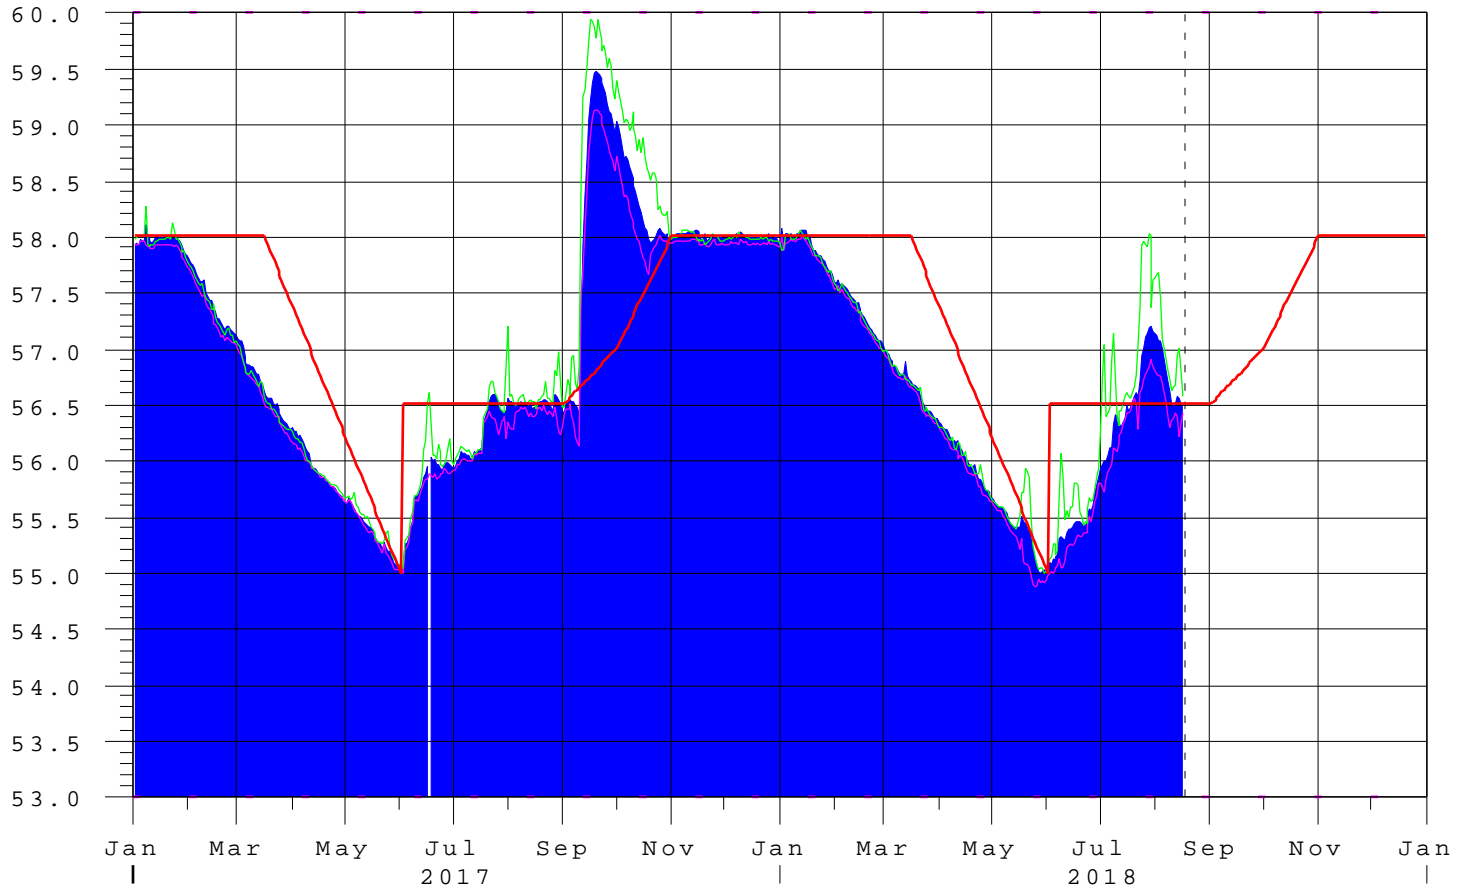

Kissimmee River Basin - East Lake Tohopekaliga

17AUG18 18:17:11

R
a
i
n

E
l
e
v

i
n

F
t

N
G
V
D

- East Lake Tohopekaliga Elev
- S-59 Headwater
- S-62 Tailwater
- Zone B Regulation
- Precip @ Kissimmee Field Station