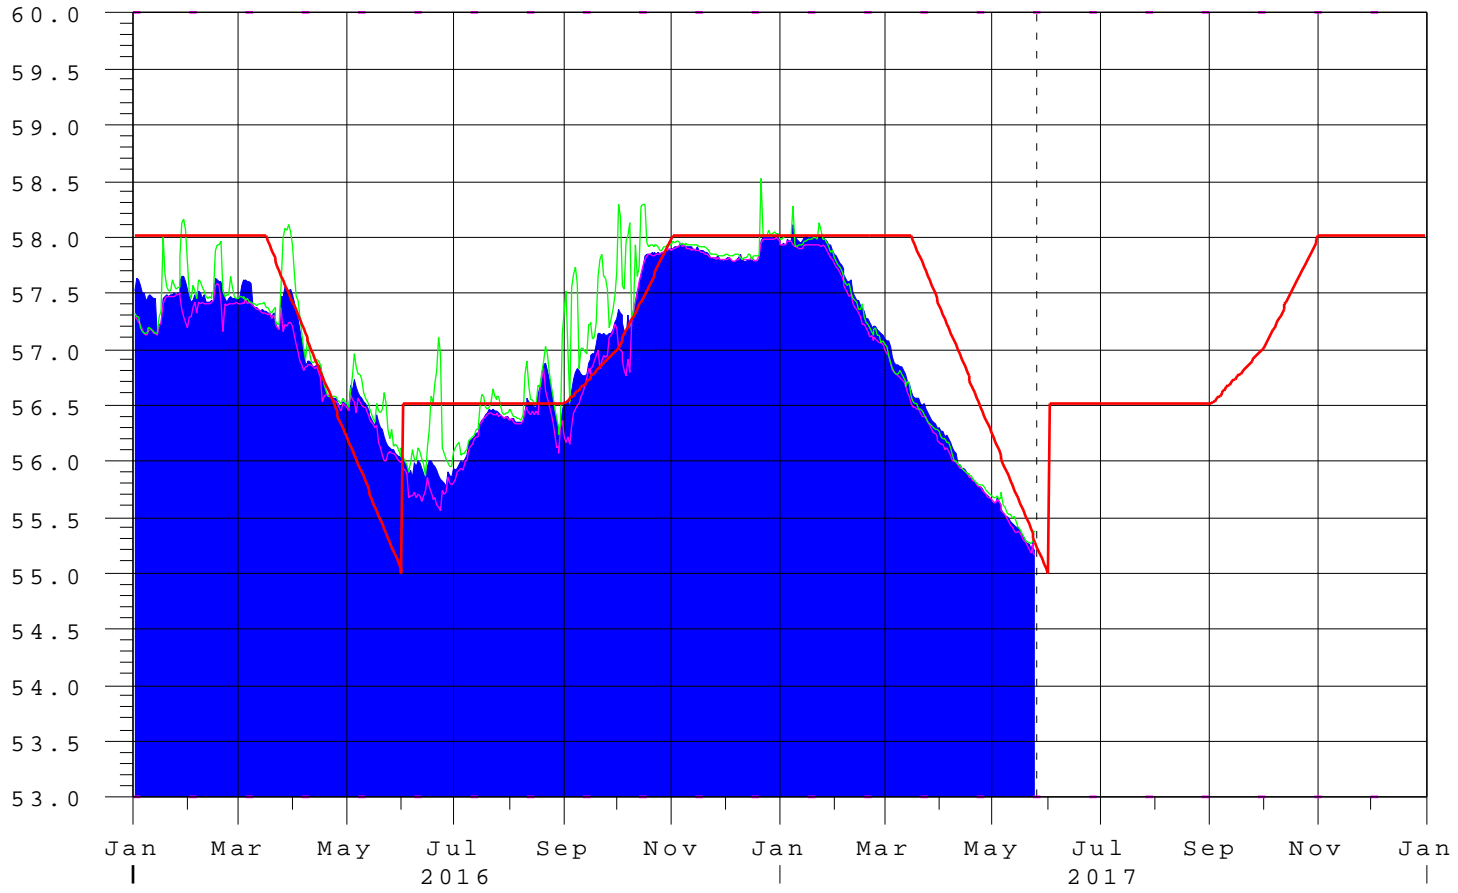

# Kissimmee River Basin - East Lake Tohopekaliga

25MAY17 23:45:11

R  
a  
i  
n

E  
l  
e  
v  
i  
n  
F  
t  
N  
G  
V  
D

- East Lake Tohopekaliga Elev
- S-59 Headwater
- S-62 Tailwater
- Zone B Regulation
- Precip @ Kissimmee Field Station