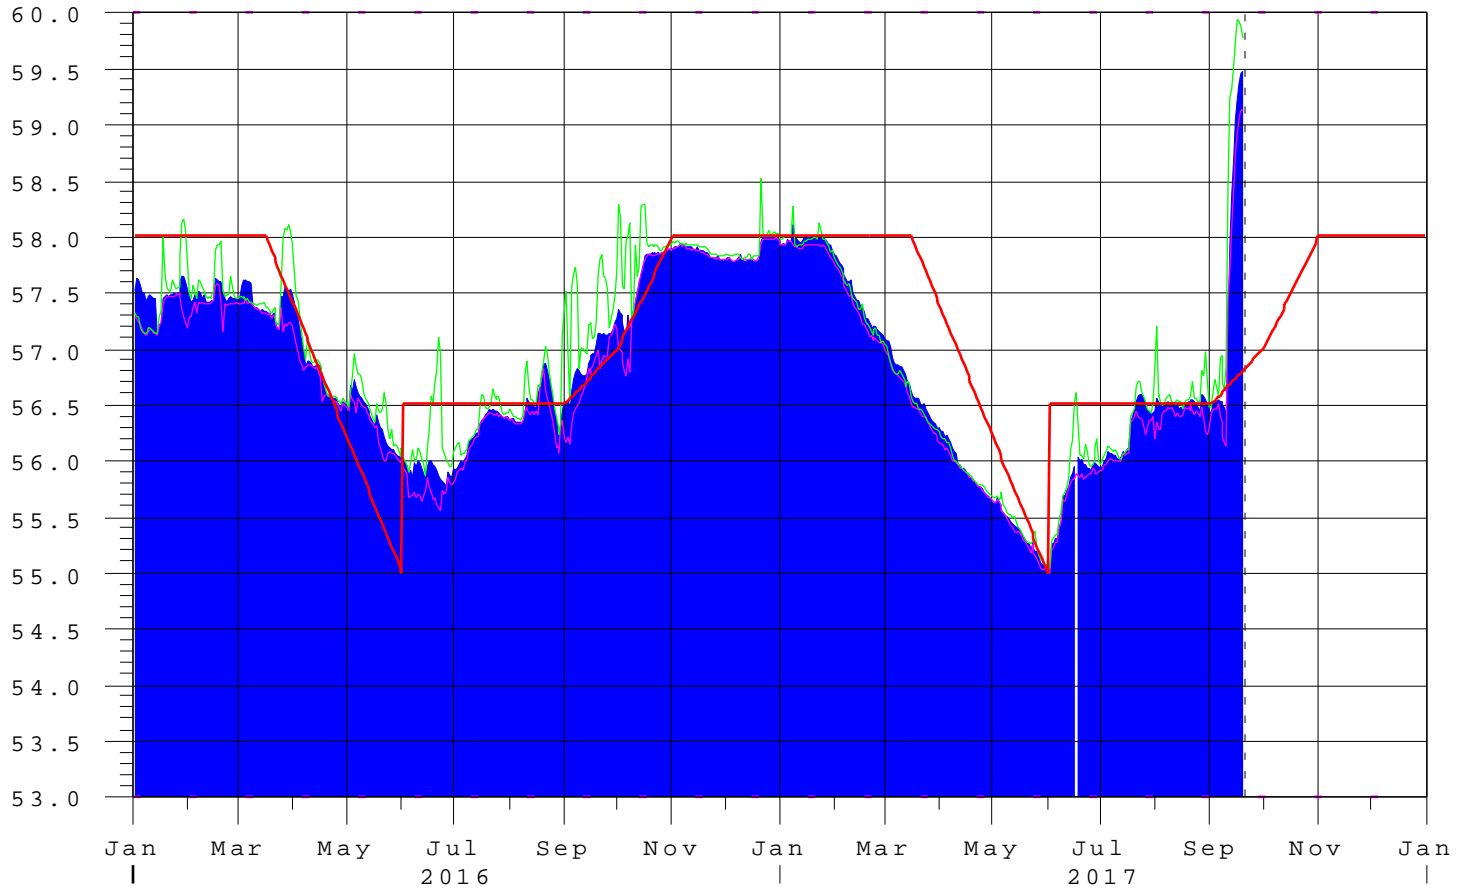

# Kissimmee River Basin - East Lake Tohopekaliga

19SEP17 23:45:13

R  
a  
i  
n

E  
l  
e  
v  
i  
n  
F  
t  
N  
G  
V  
D

- East Lake Tohopekaliga Elev
- S-59 Headwater
- S-62 Tailwater
- Zone B Regulation
- Precip @ Kissimmee Field Station