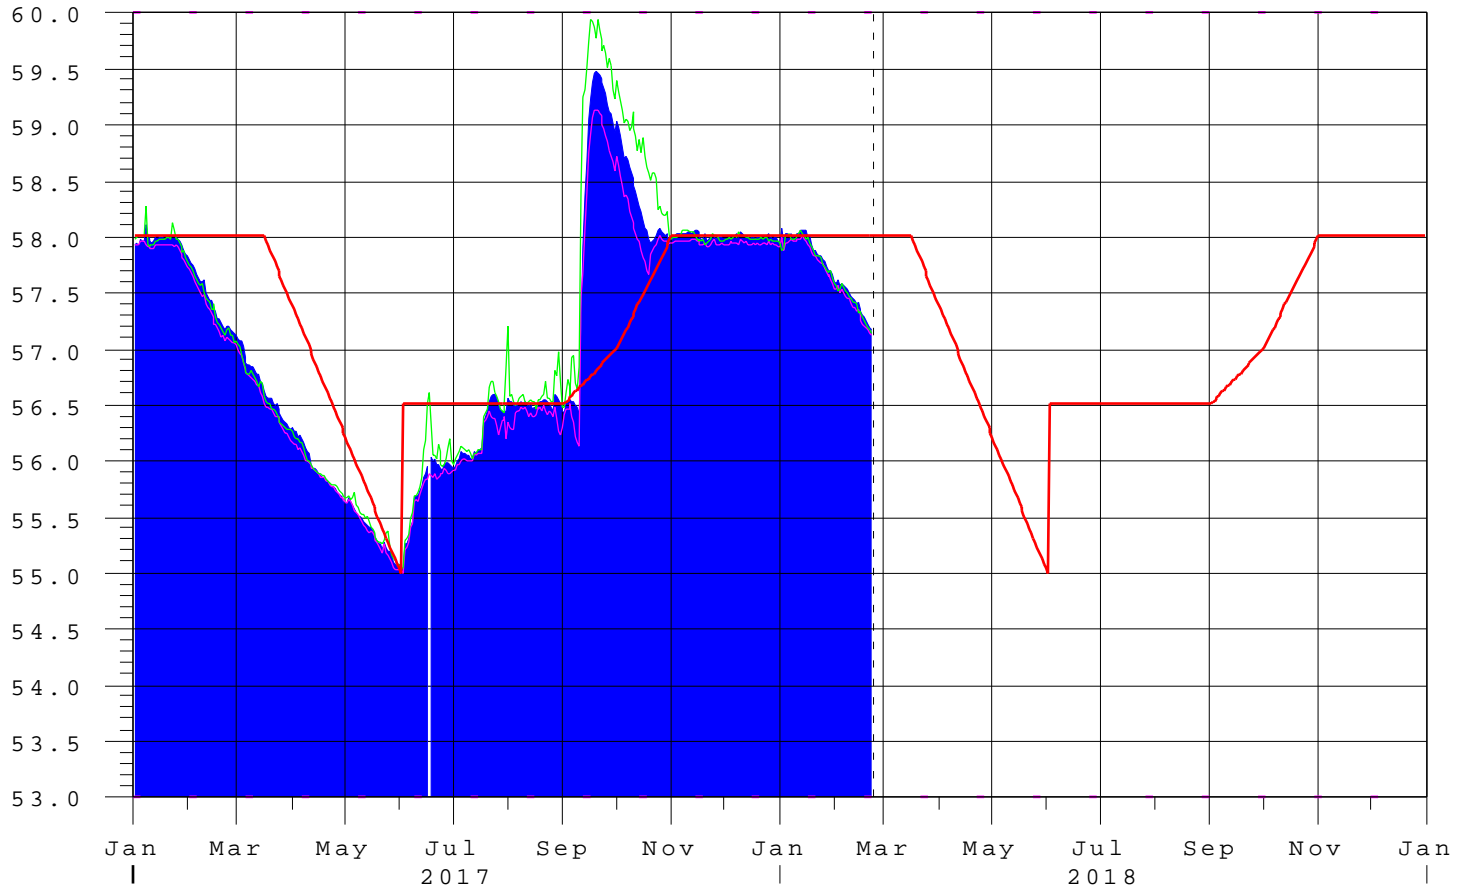

Kissimmee River Basin - East Lake Tohopekaliga

22FEB18 23:45:16

R
a
i
n

E
l
e
v
i
n
F
t
N
G
V
D

- East Lake Tohopekaliga Elev
- S-59 Headwater
- S-62 Tailwater
- Zone B Regulation
- Precip @ Kissimmee Field Station