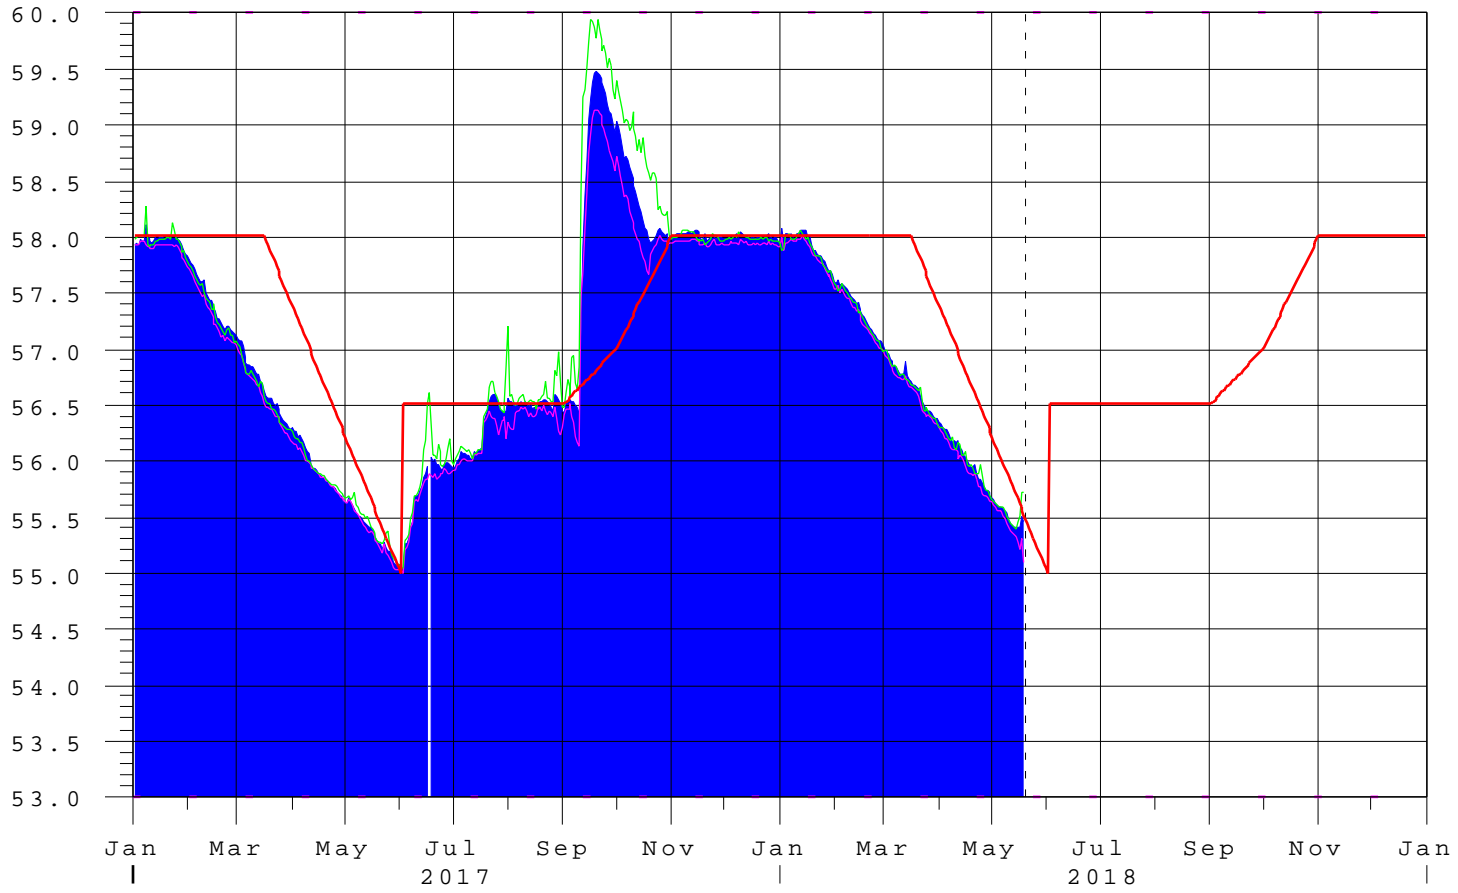

# Kissimmee River Basin - East Lake Tohopekaliga

19MAY18 23:45:12

R  
a  
i  
n

E  
l  
e  
v  
i  
n  
F  
t  
N  
G  
V  
D

- East Lake Tohopekaliga Elev
- S-59 Headwater
- S-62 Tailwater
- Zone B Regulation
- Precip @ Kissimmee Field Station