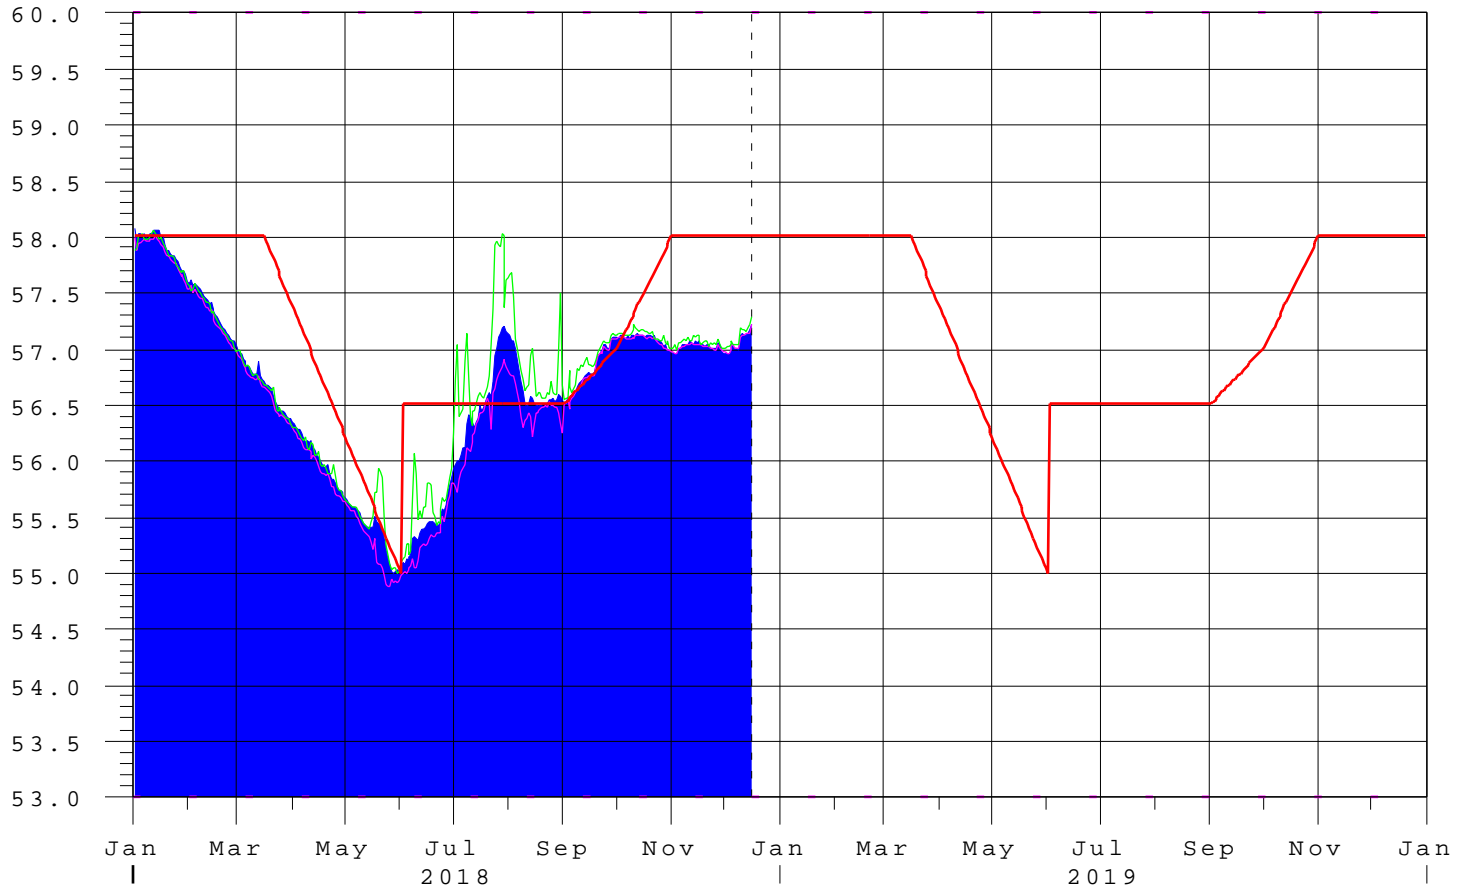

Kissimmee River Basin - East Lake Tohopekaliga

16DEC18 12:45:16

R
a
i
n

E
l
e
v
i
n
F
t
N
G
V
D

- East Lake Tohopekaliga Elev
- S-59 Headwater
- S-62 Tailwater
- Zone B Regulation
- Precip @ Kissimmee Field Station