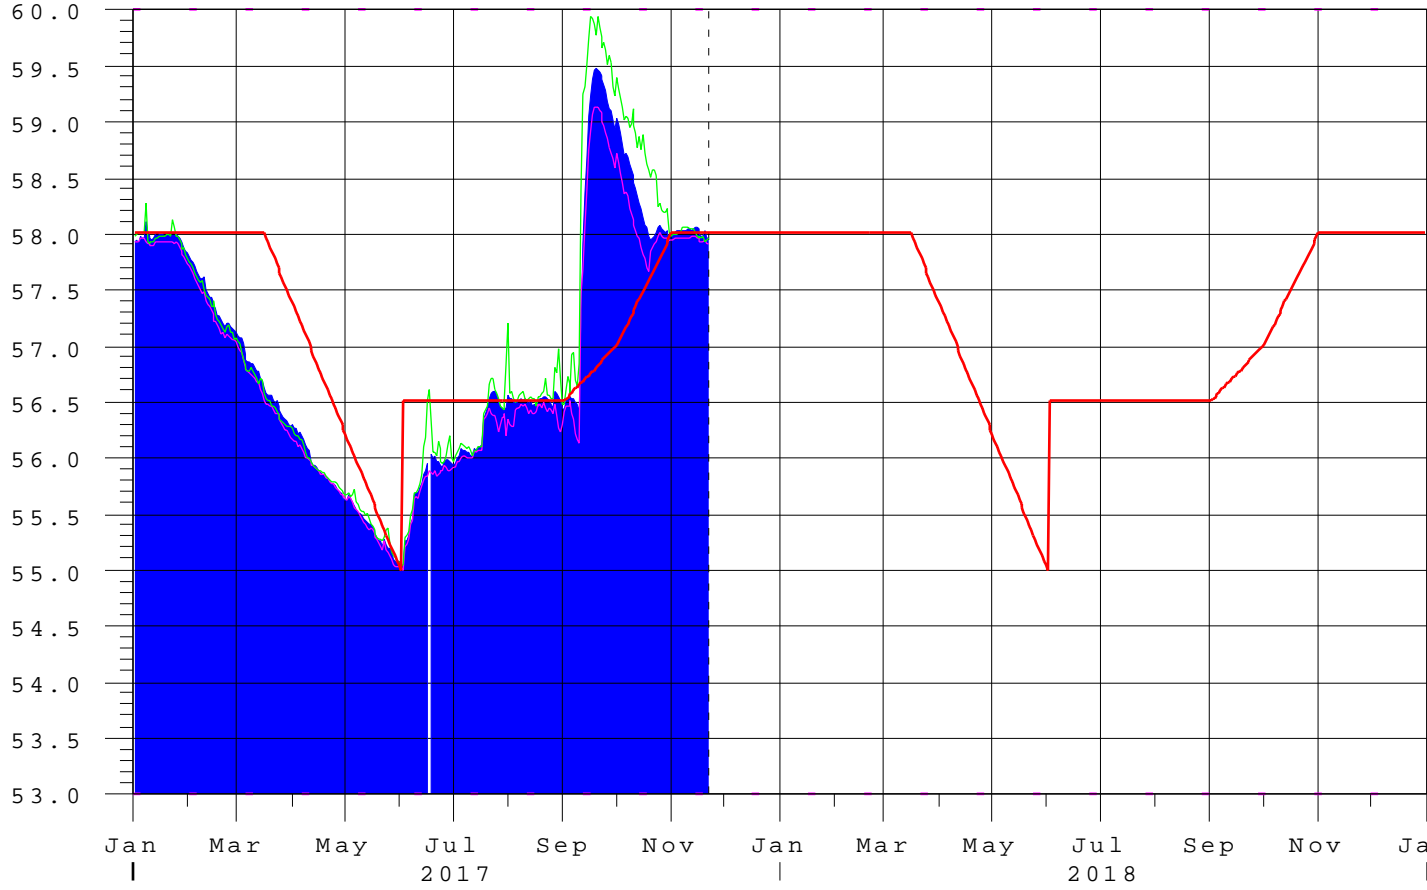

Kissimmee River Basin - East Lake Tohopekaliga

22NOV17 06:00:18

R
a
i
n

E
l
e
v

i
n

F
t

N
G
V
D

- East Lake Tohopekaliga Elev
- S-59 Headwater
- S-62 Tailwater
- Zone B Regulation
- Precip @ Kissimmee Field Station