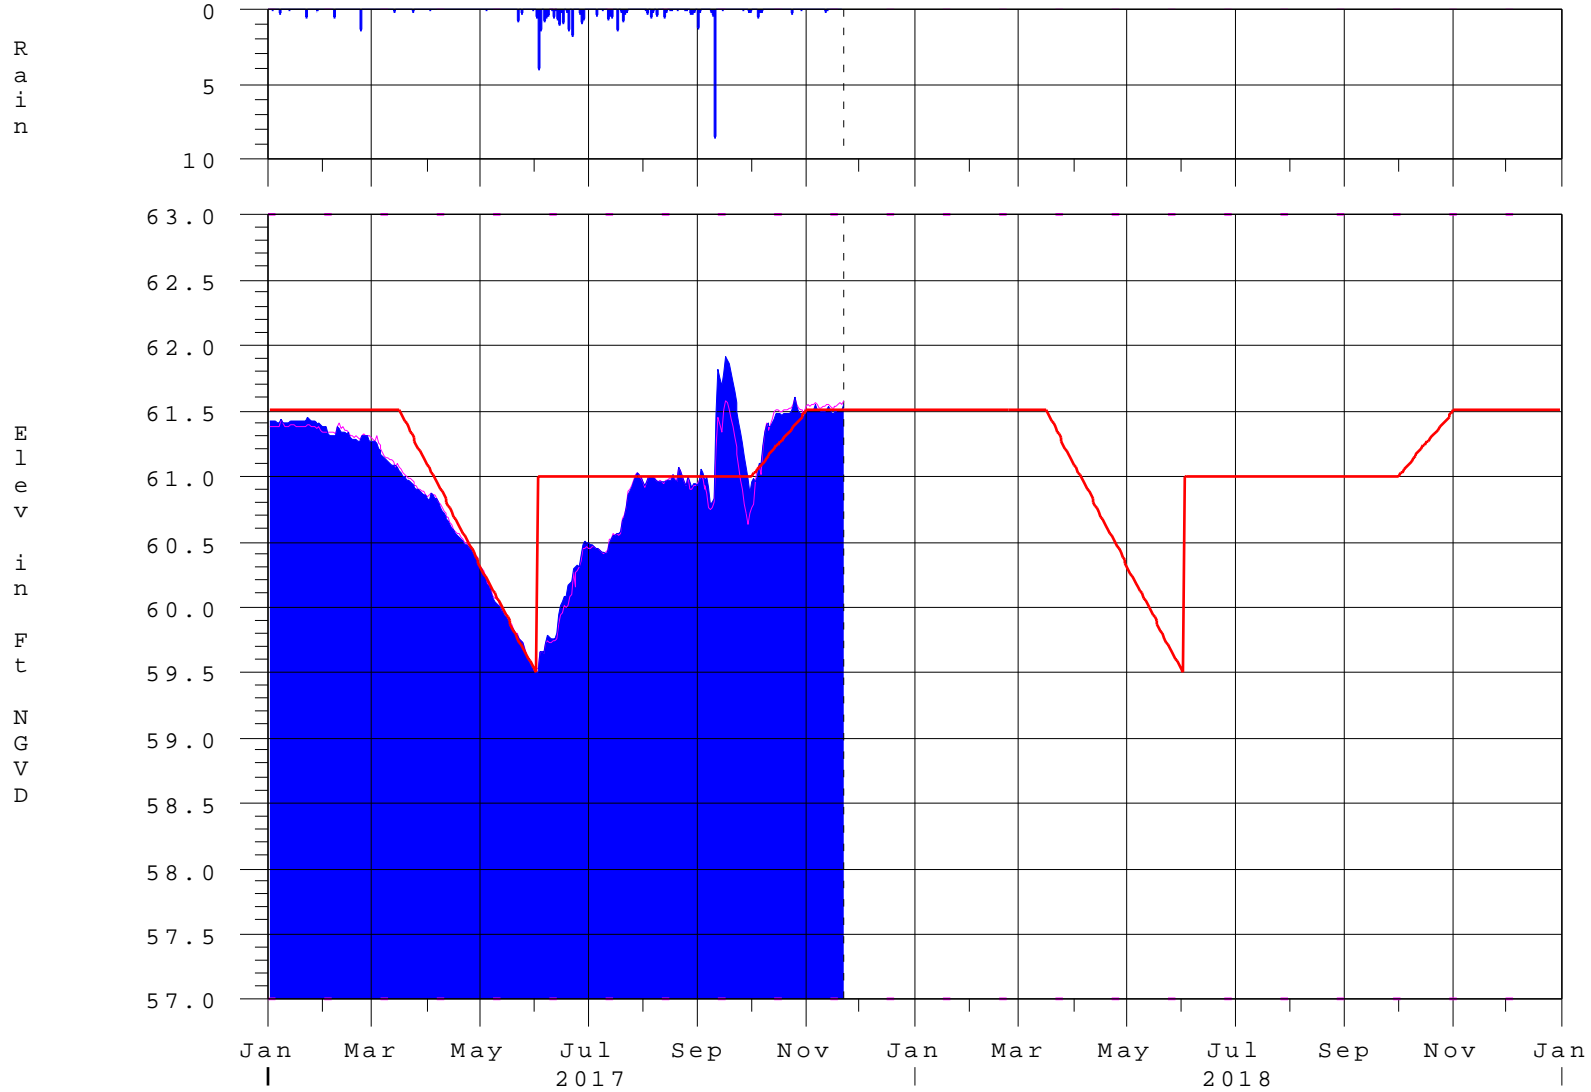

Kissimmee River Basin - Lake Gentry

22NOV17 06:00:21

- S-63 Elev-Head
- Lake Gentry Elev
- - - Alternate Regulation
- Zone B Regulation
- Precip @ S-61