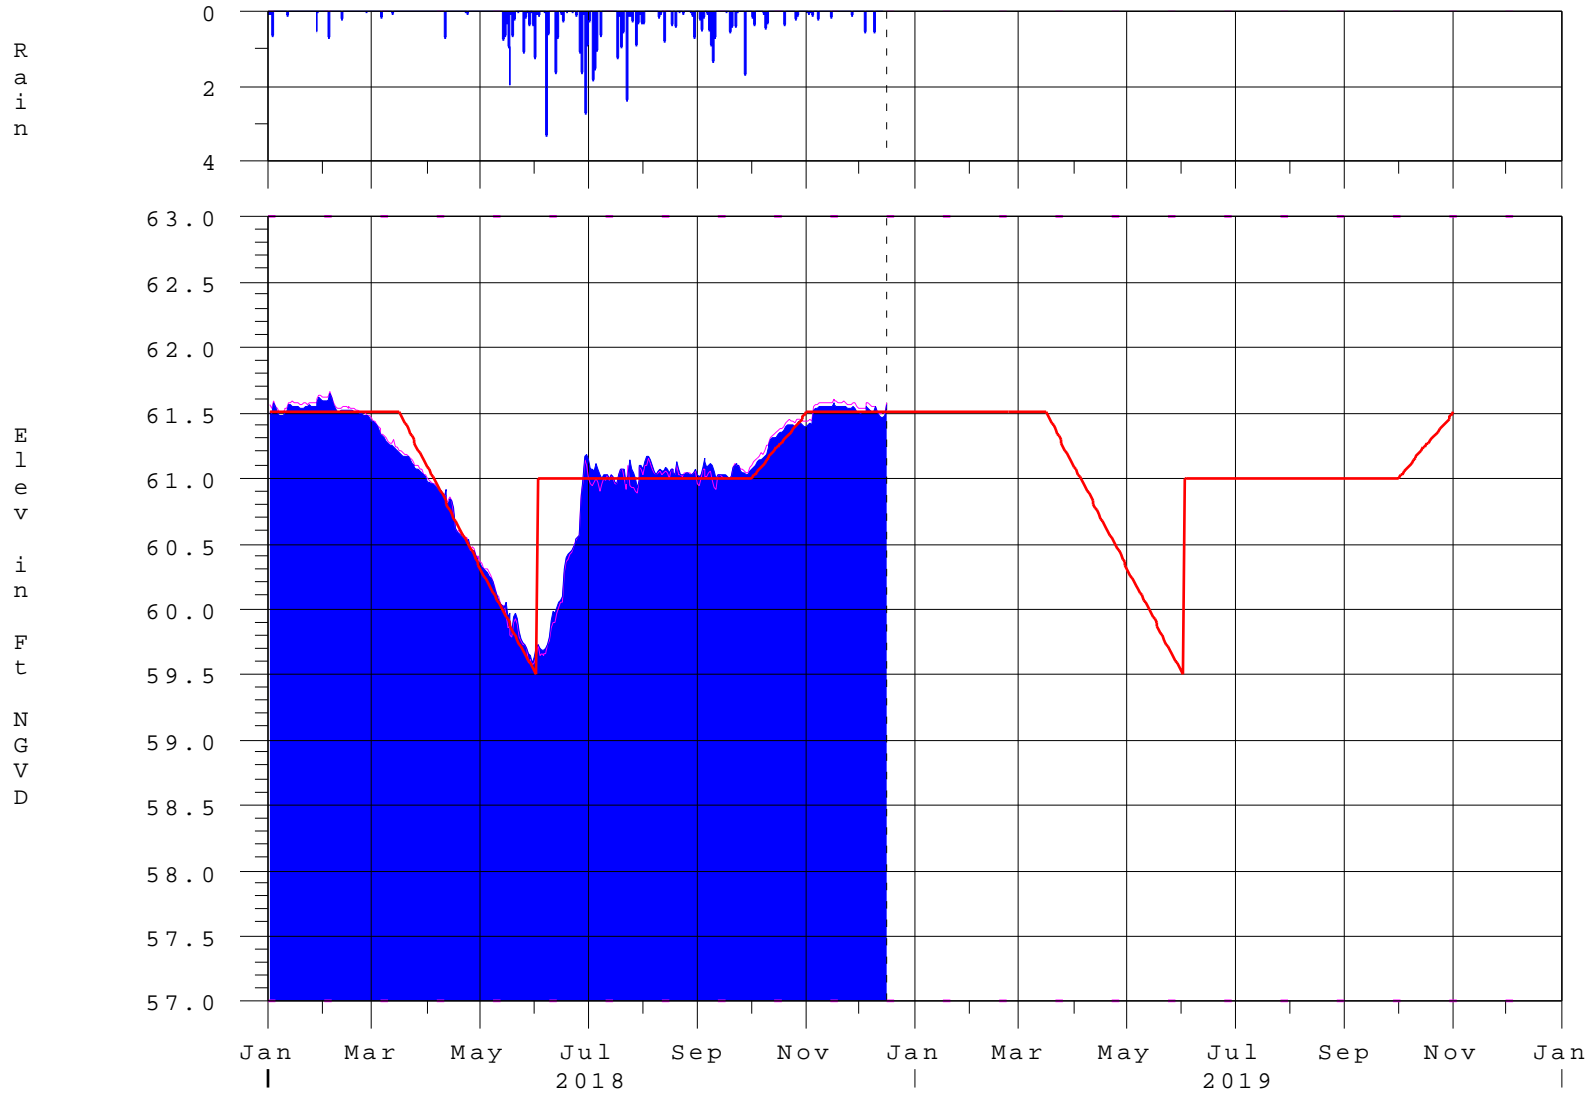

Kissimmee River Basin - Lake Gentry

16DEC18 12:17:14

- S-63 Elev-Head
- Lake Gentry Elev
- - - Alternate Regulation
- Zone B Regulation
- Precip @ S-61