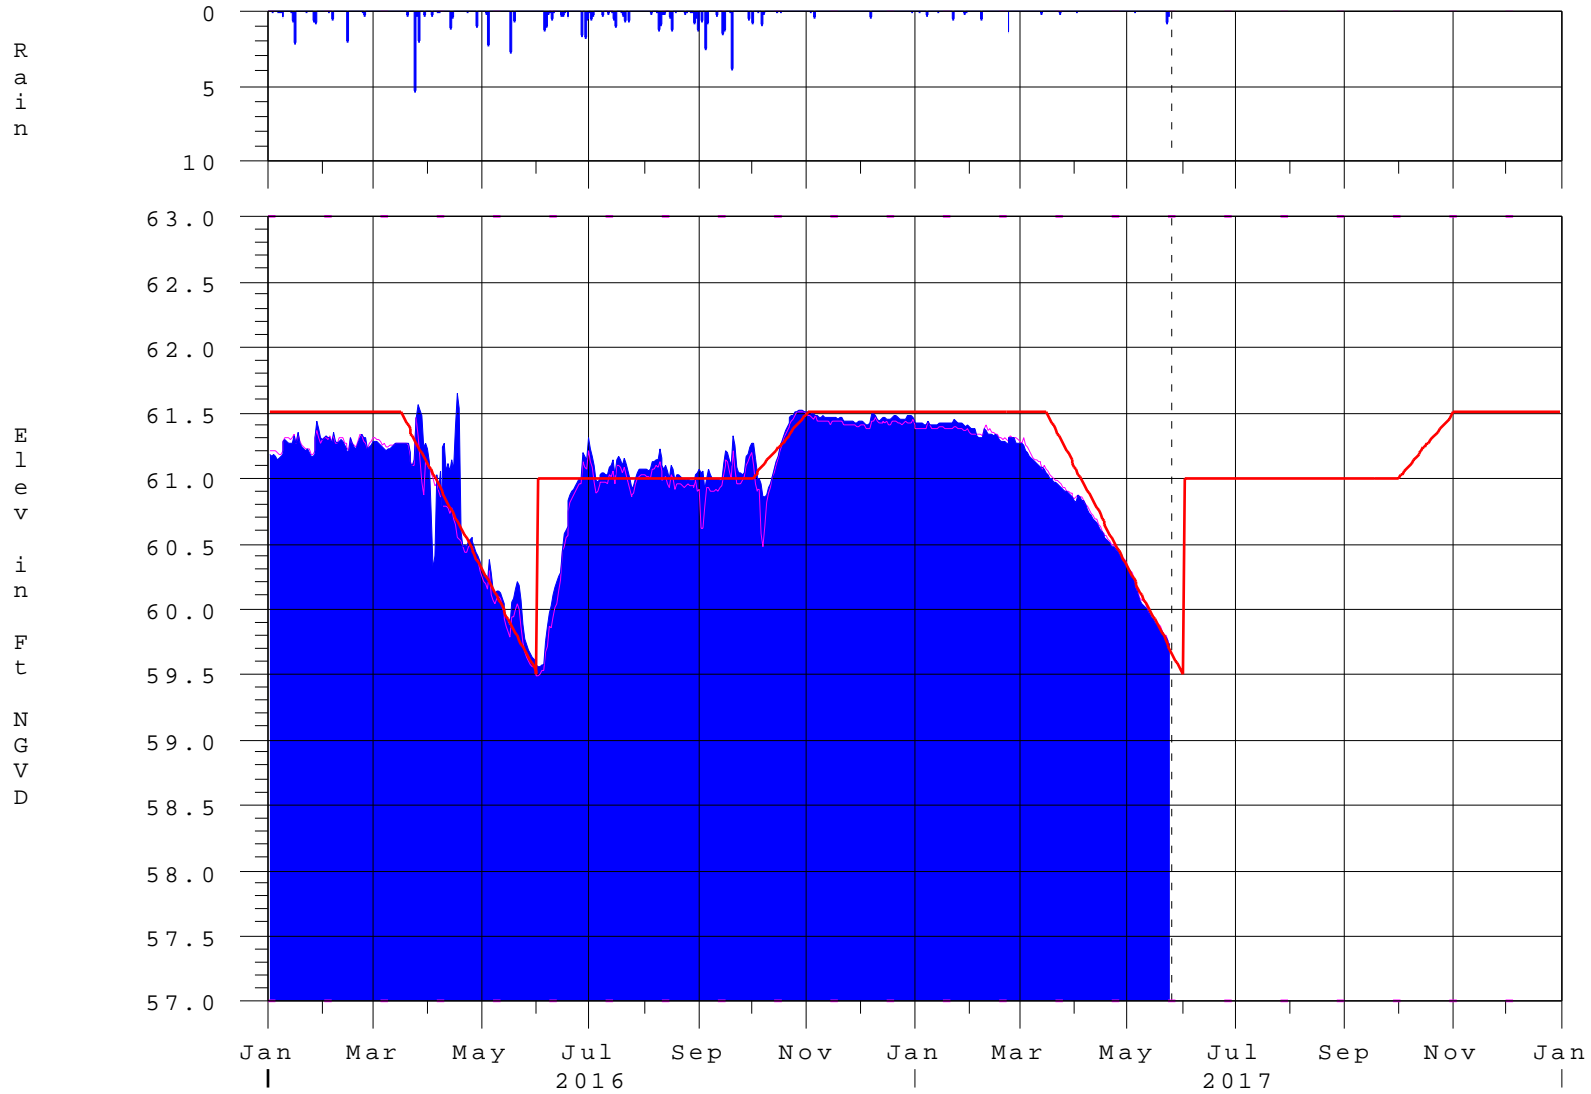

Kissimmee River Basin - Lake Gentry

25MAY17 23:45:14

- S-63 Elev-Head
- Lake Gentry Elev
- - - Alternate Regulation
- Zone B Regulation
- Precip @ S-61