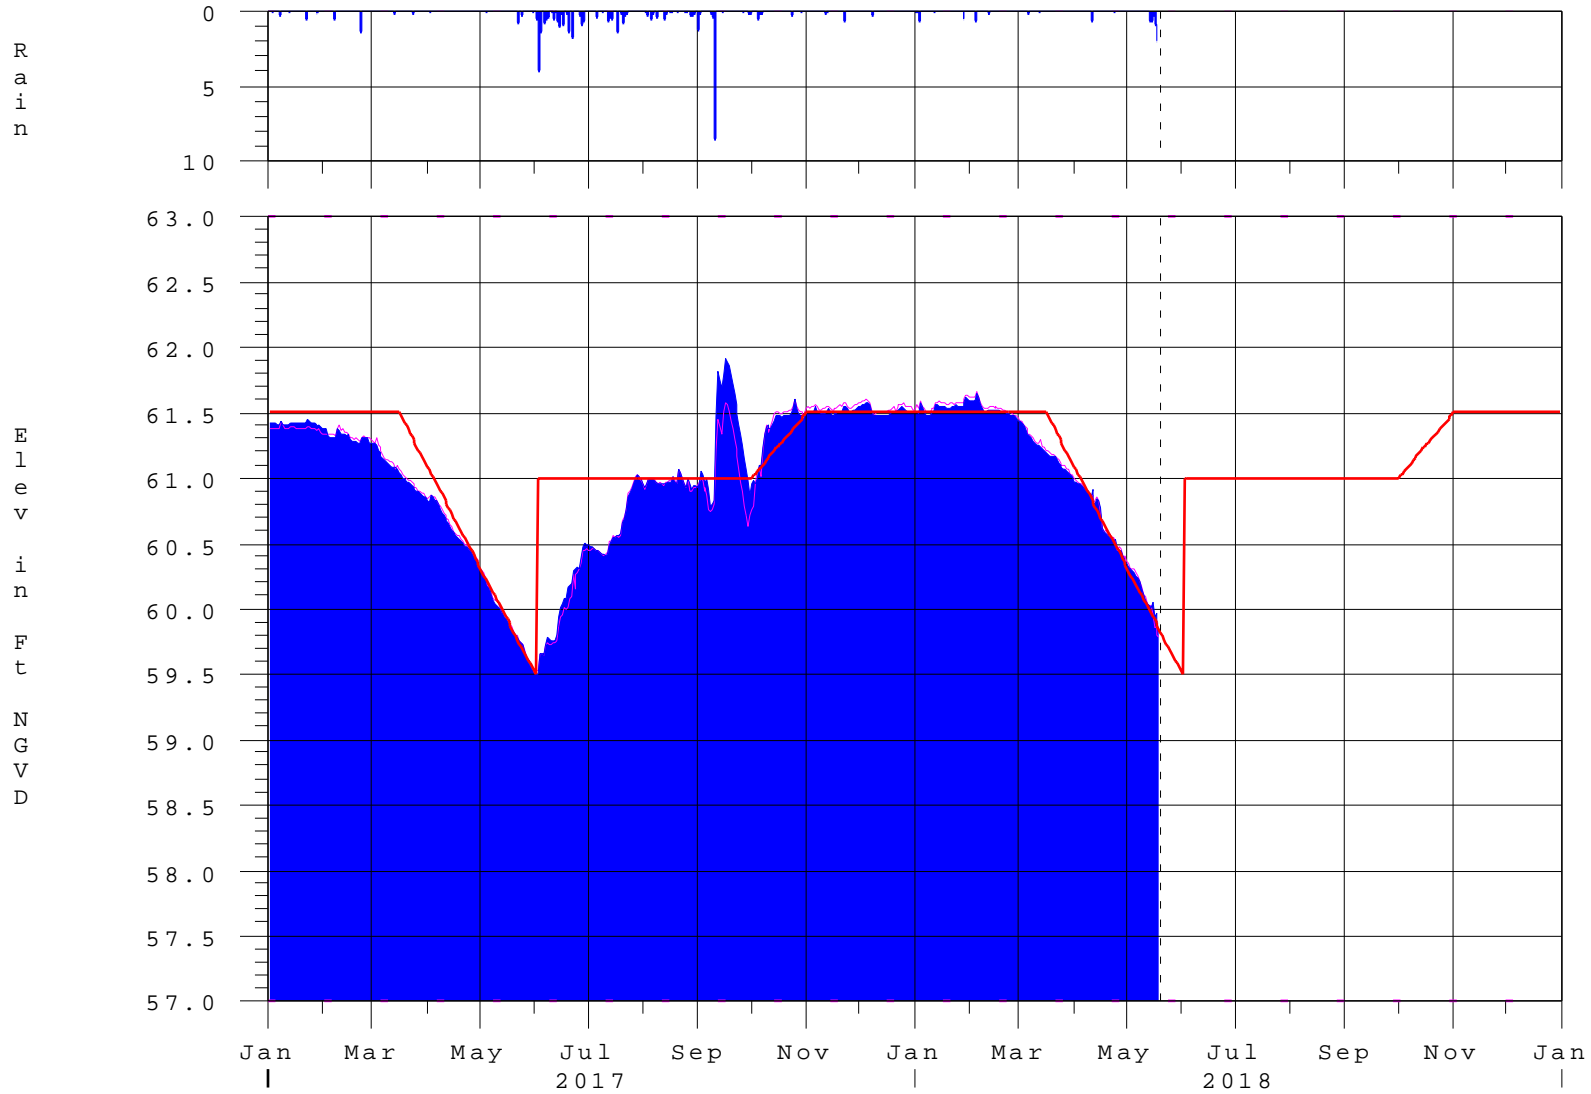

Kissimmee River Basin - Lake Gentry

19MAY18 23:45:15

- S-63 Elev-Head
- Lake Gentry Elev
- - - Alternate Regulation
- Zone B Regulation
- Precip @ S-61