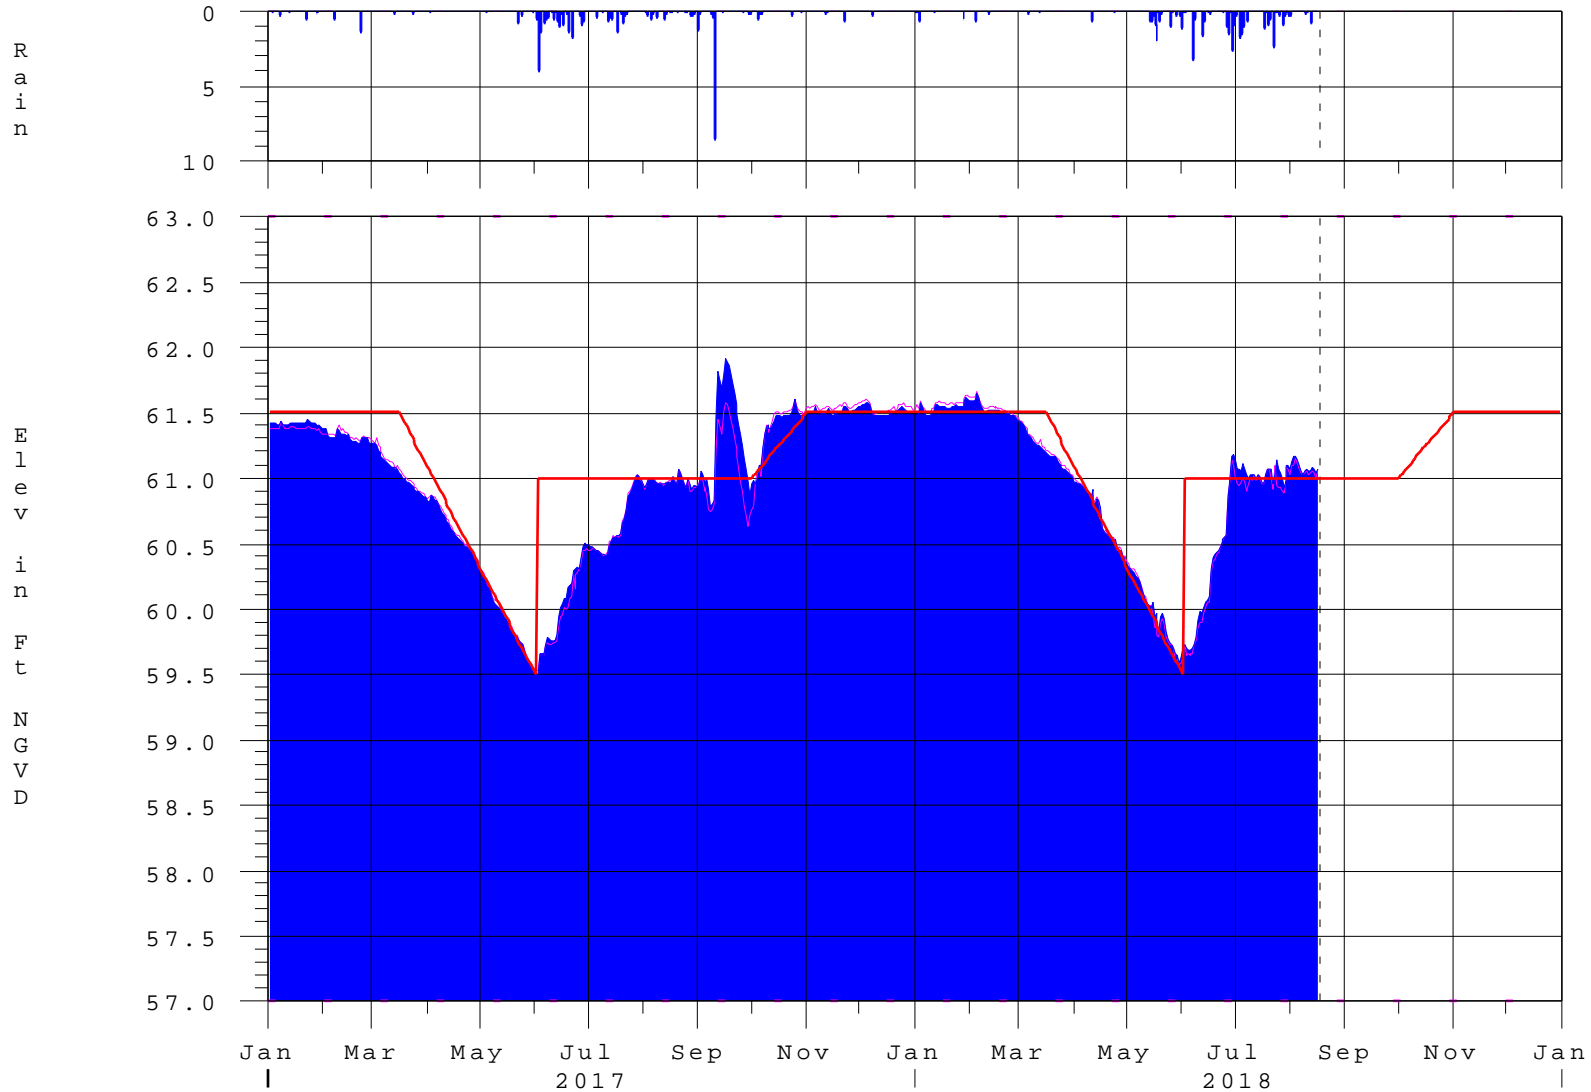

Kissimmee River Basin - Lake Gentry

17AUG18 18:17:14

- S-63 Elev-Head
- Lake Gentry Elev
- - - Alternate Regulation
- Zone B Regulation
- Precip @ S-61