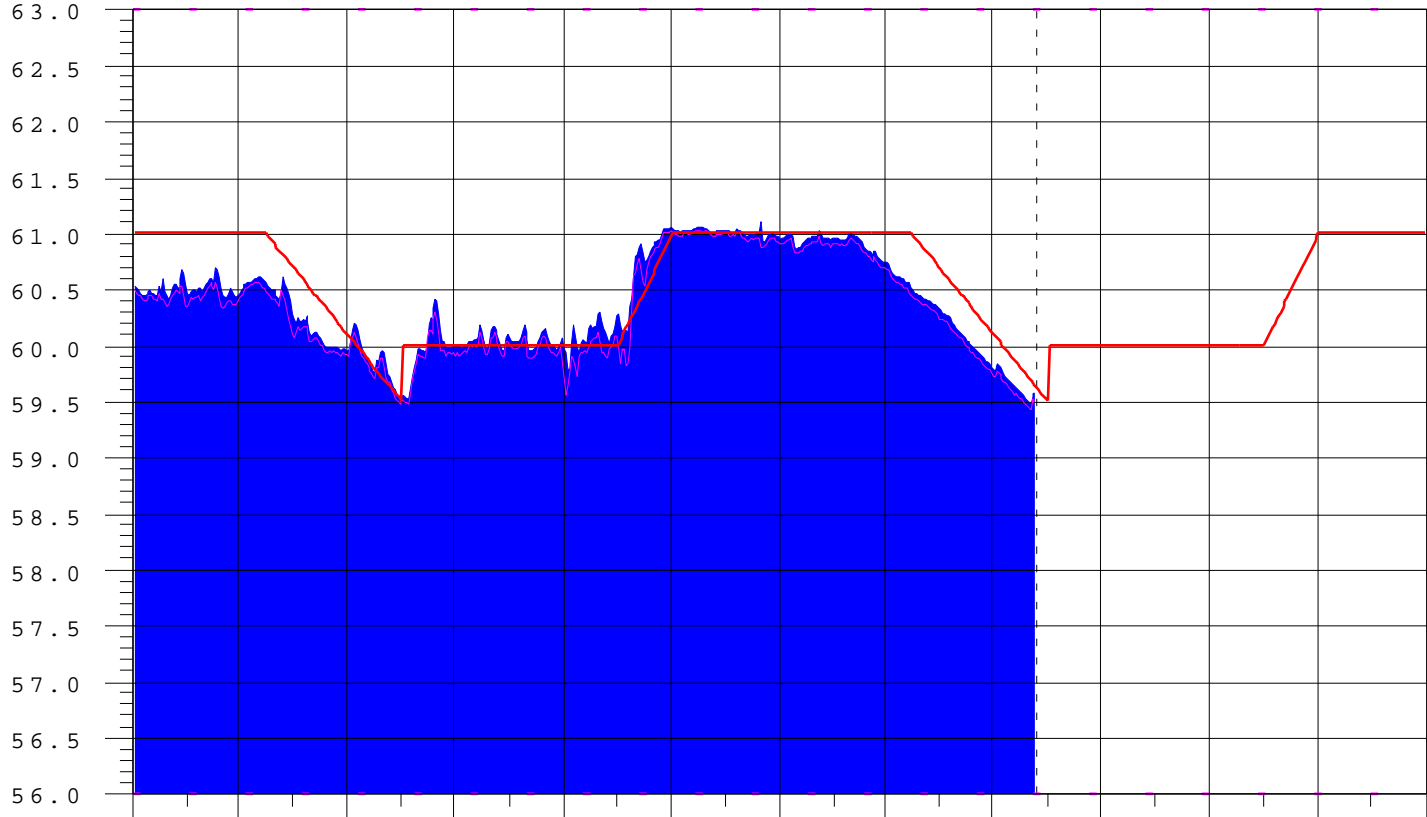

Kissimmee River Basin - Lakes Hart & Mary Jane

25MAY17 23:45:11

R
a
i
n

E
l
e
v
i
n
F
t
N
G
V
D

Jan Mar May Jul Sep Nov Jan Mar May Jul Sep Nov Jan
2016 2017

- Mary Jane Elev
- S-62 Elev-Head
- Zone B Regulation
- Precip @ Kissimmee Field Station