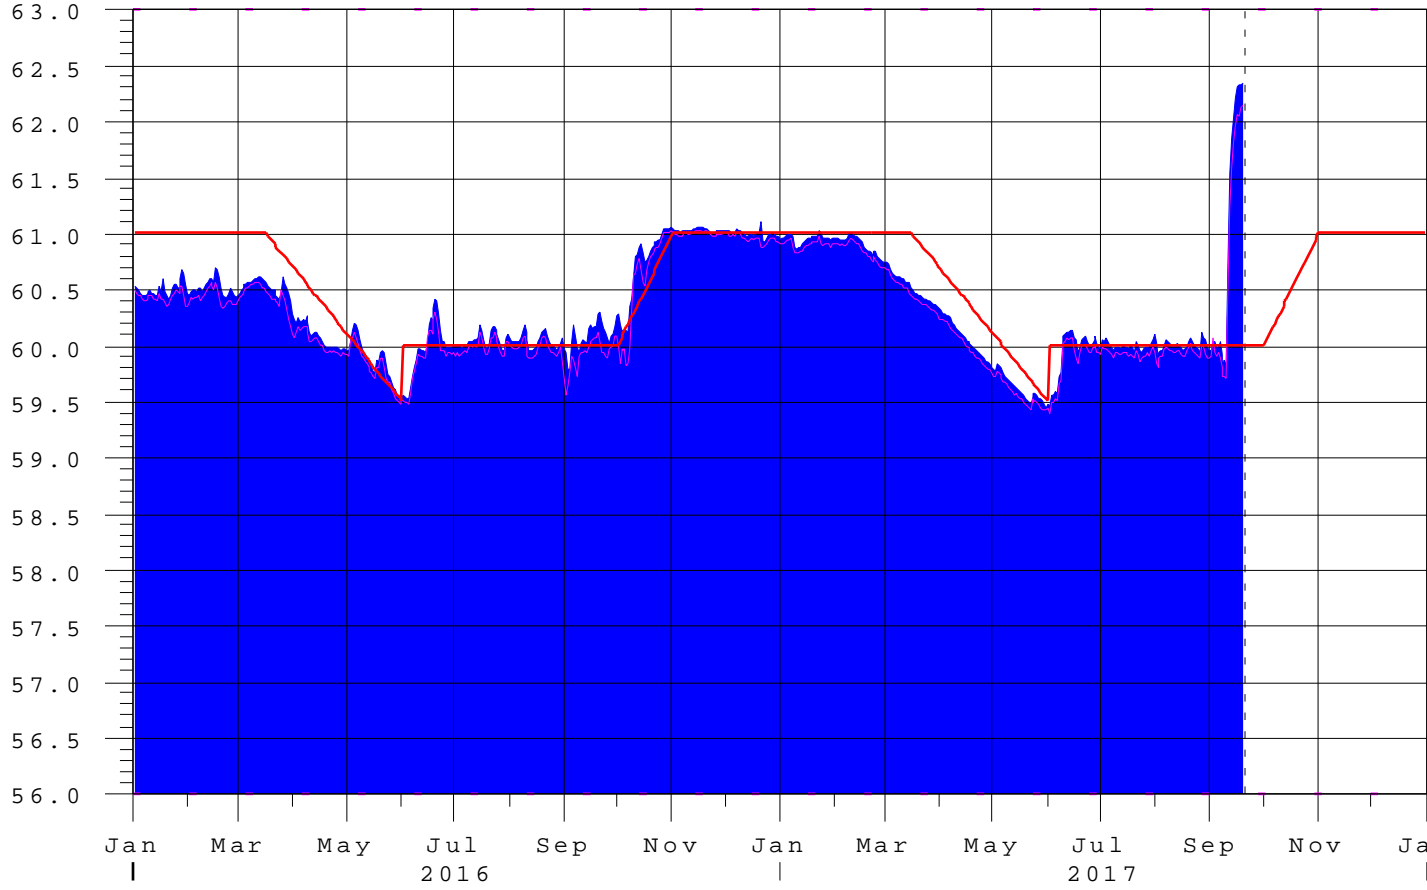

Kissimmee River Basin - Lakes Hart & Mary Jane

19SEP17 23:45:12

R
a
i
n

E
l
e
v
i
n
F
t
N
G
V
D

- Mary Jane Elev
- S-62 Elev-Head
- Zone B Regulation
- Precip @ Kissimmee Field Station