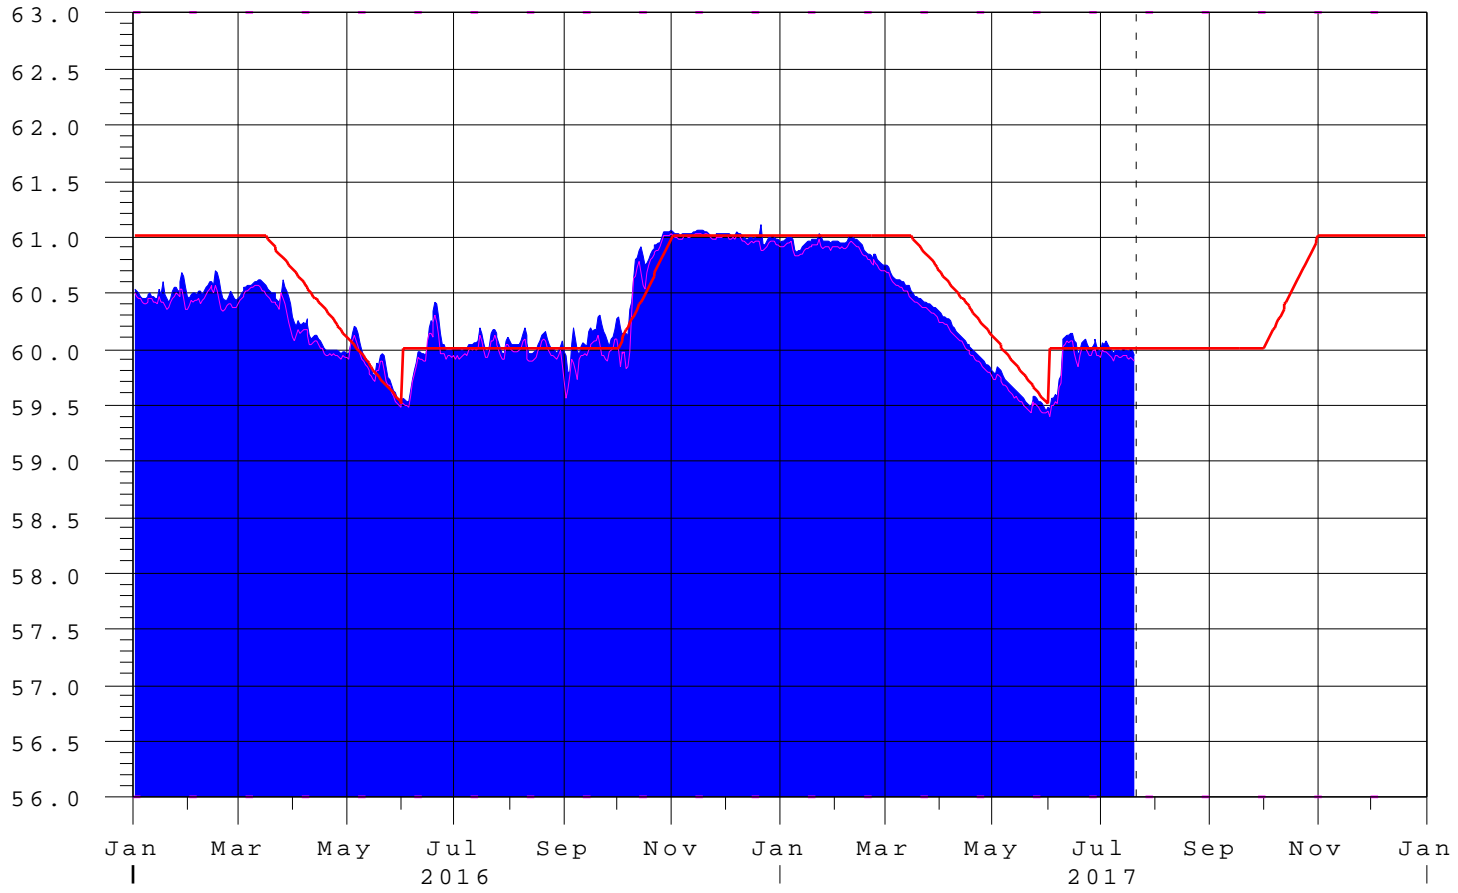

# Kissimmee River Basin - Lakes Hart & Mary Jane

20JUL17 16:45:12

R  
a  
i  
n

E  
l  
e  
v  
i  
n  
F  
t  
N  
G  
V  
D

- Mary Jane Elev
- S-62 Elev-Head
- Zone B Regulation
- Precip @ Kissimmee Field Station