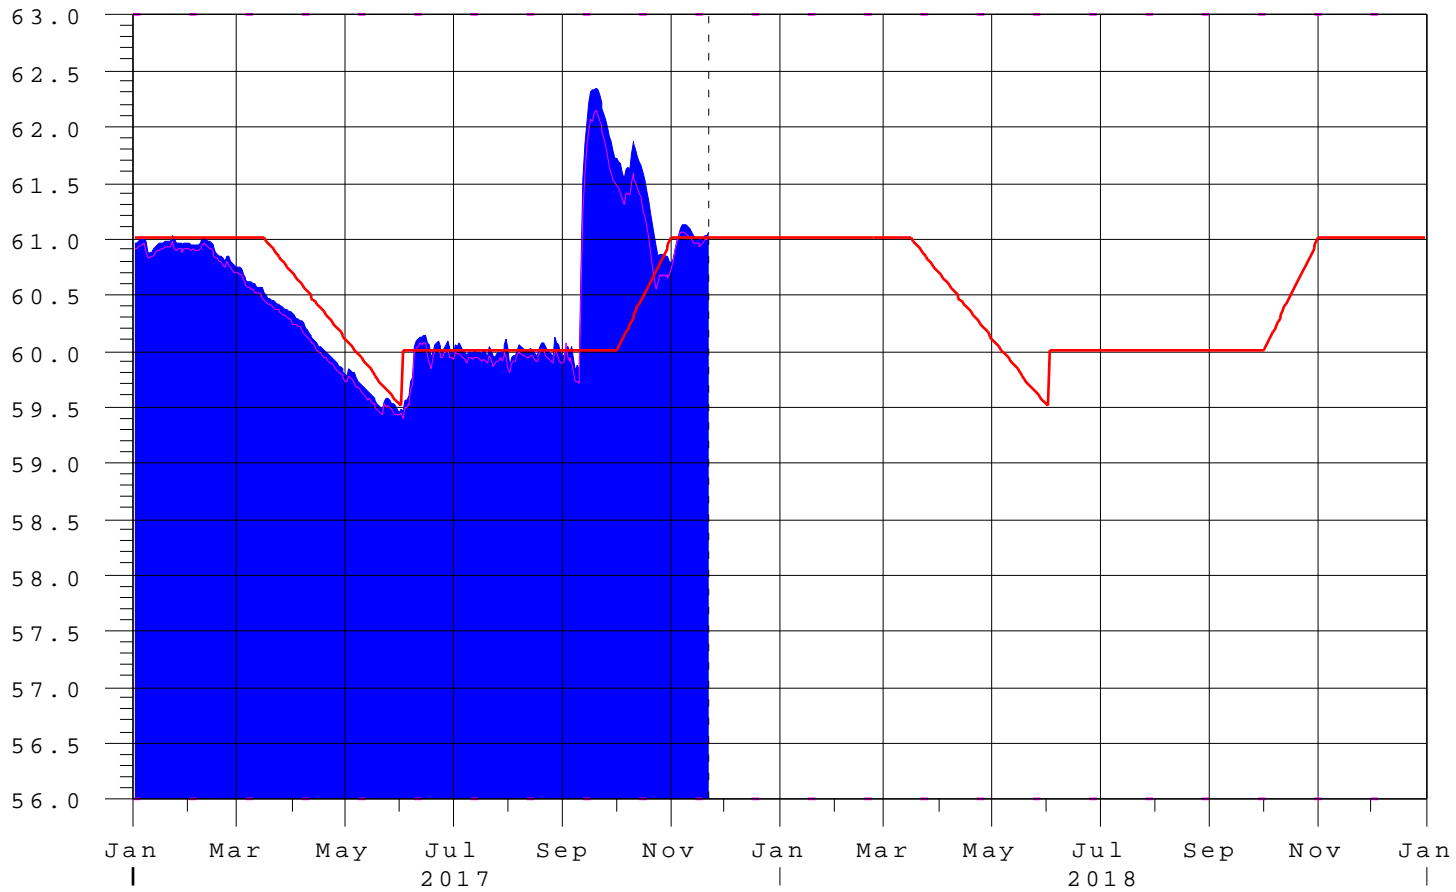

Kissimmee River Basin - Lakes Hart & Mary Jane

22NOV17 06:00:17

R
a
i
n

E
l
e
v
i
n
F
t
N
G
V
D

- Mary Jane Elev
- S-62 Elev-Head
- Zone B Regulation
- Precip @ Kissimmee Field Station