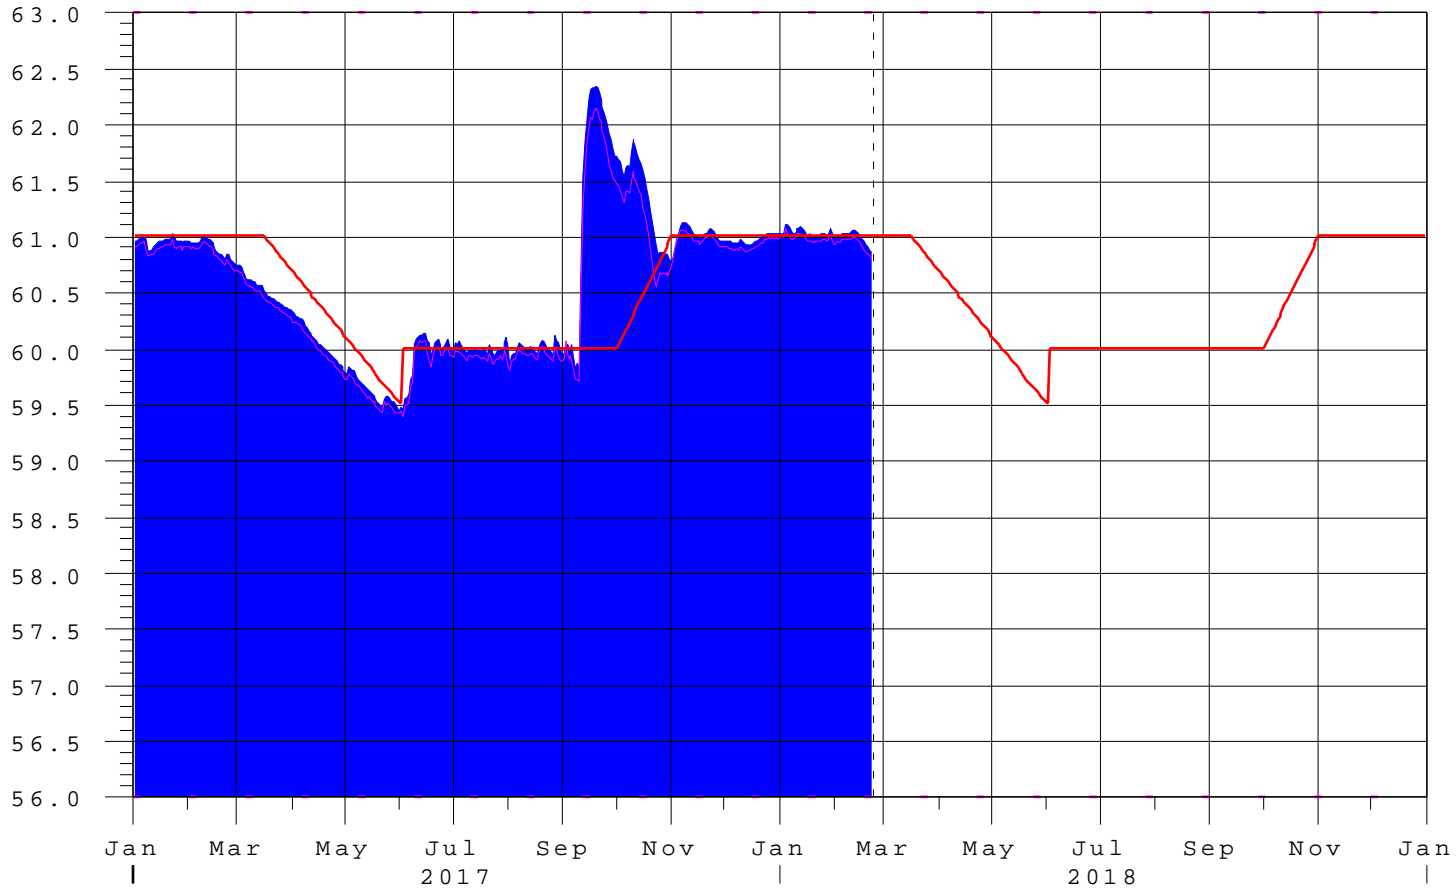

Kissimmee River Basin - Lakes Hart & Mary Jane

22FEB18 23:45:15

R
a
i
n

E
l
e
v
i
n
F
t
N
G
V
D

- Mary Jane Elev
- S-62 Elev-Head
- Zone B Regulation
- Precip @ Kissimmee Field Station