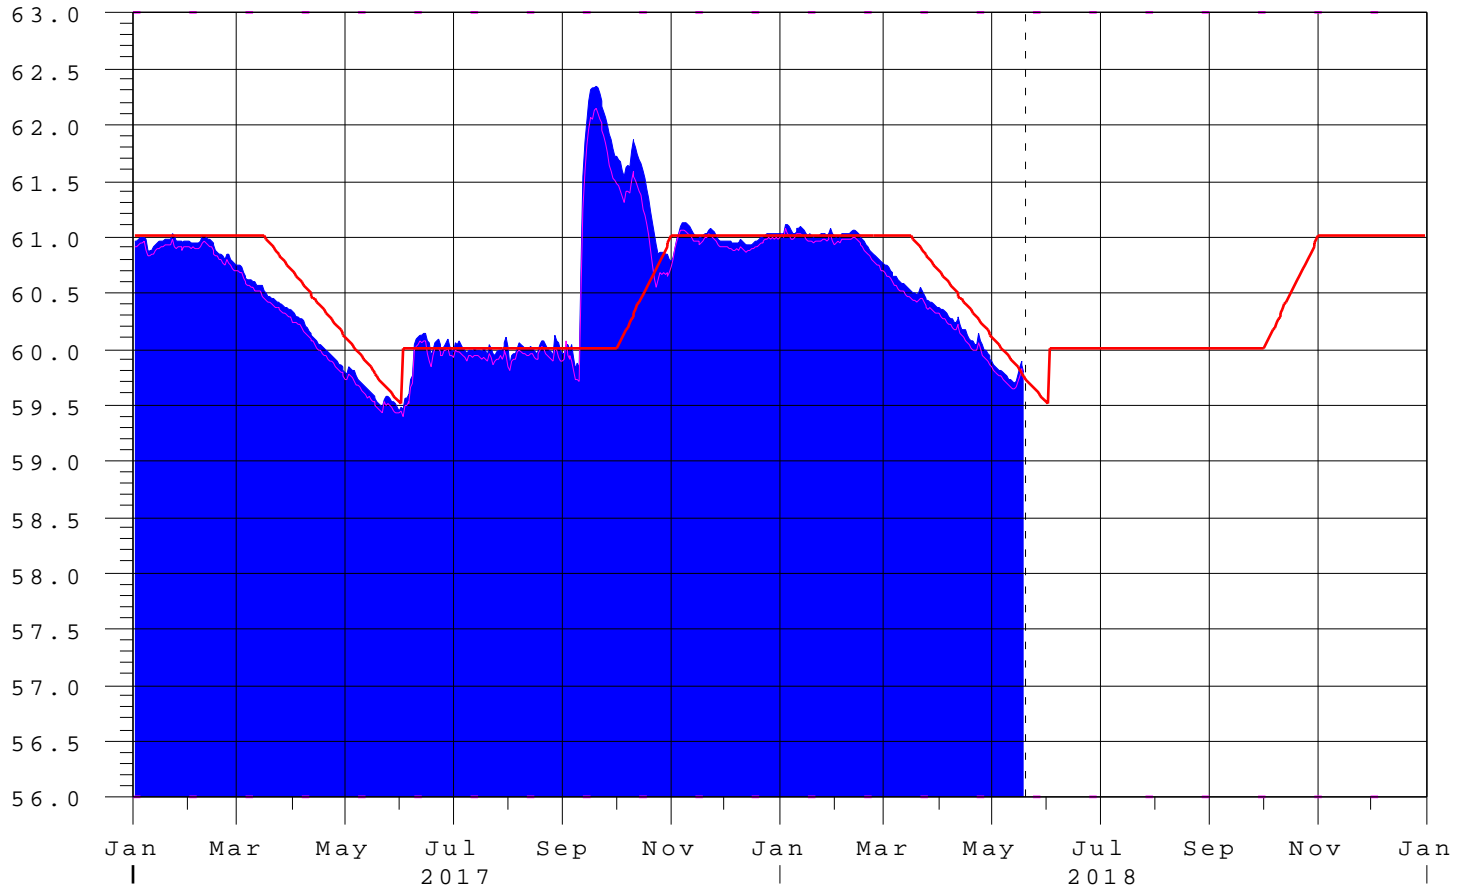

Kissimmee River Basin - Lakes Hart & Mary Jane

19MAY18 23:45:12

R
a
i
n

E
l
e
v
i
n
F
t
N
G
V
D

- Mary Jane Elev
- S-62 Elev-Head
- Zone B Regulation
- Precip @ Kissimmee Field Station