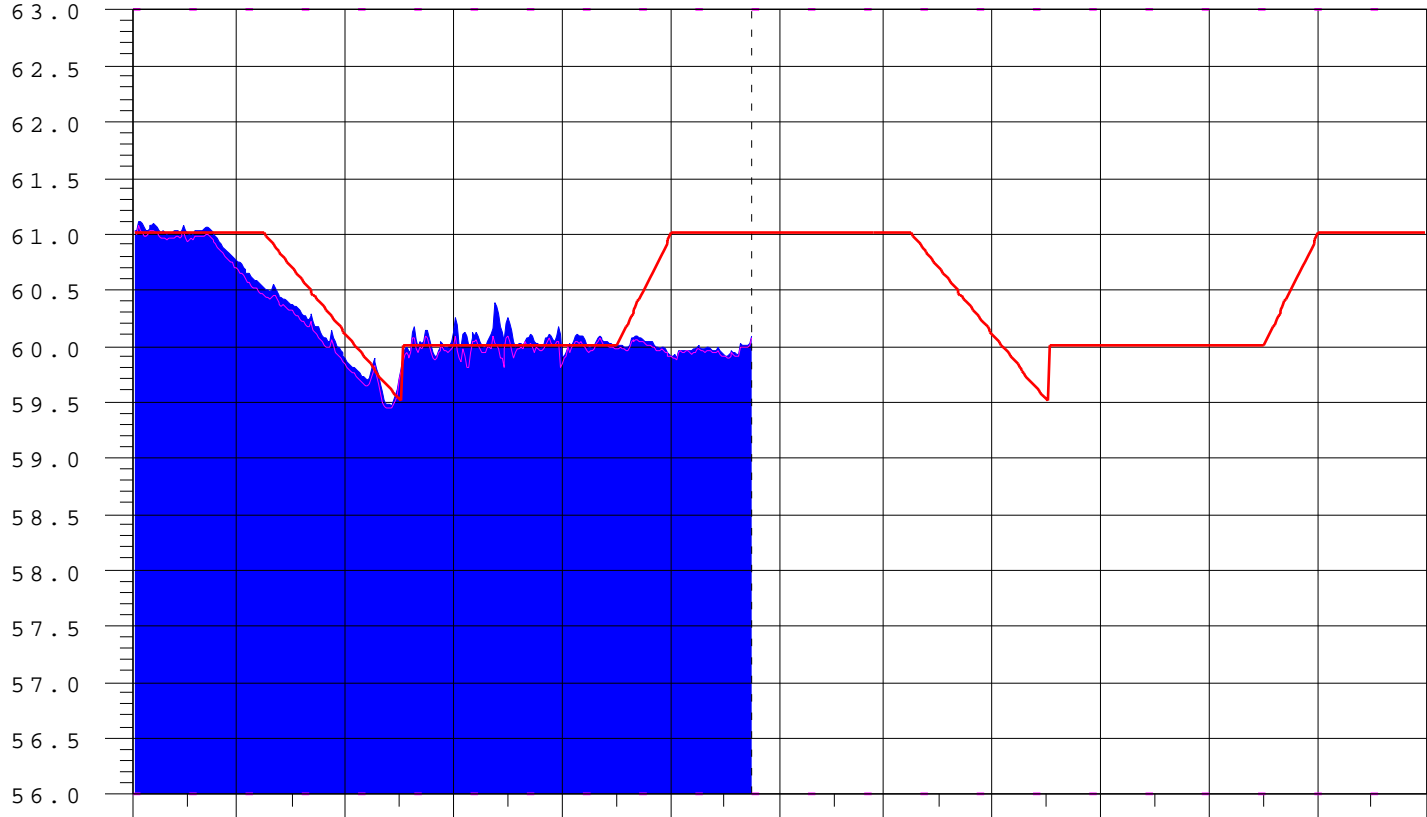

Kissimmee River Basin - Lakes Hart & Mary Jane

16DEC18 13:17:11

R  
a  
i  
n

E  
l  
e  
v  
i  
n  
F  
t  
N  
G  
V  
D

- Mary Jane Elev
- S-62 Elev-Head
- Zone B Regulation
- Precip @ Kissimmee Field Station