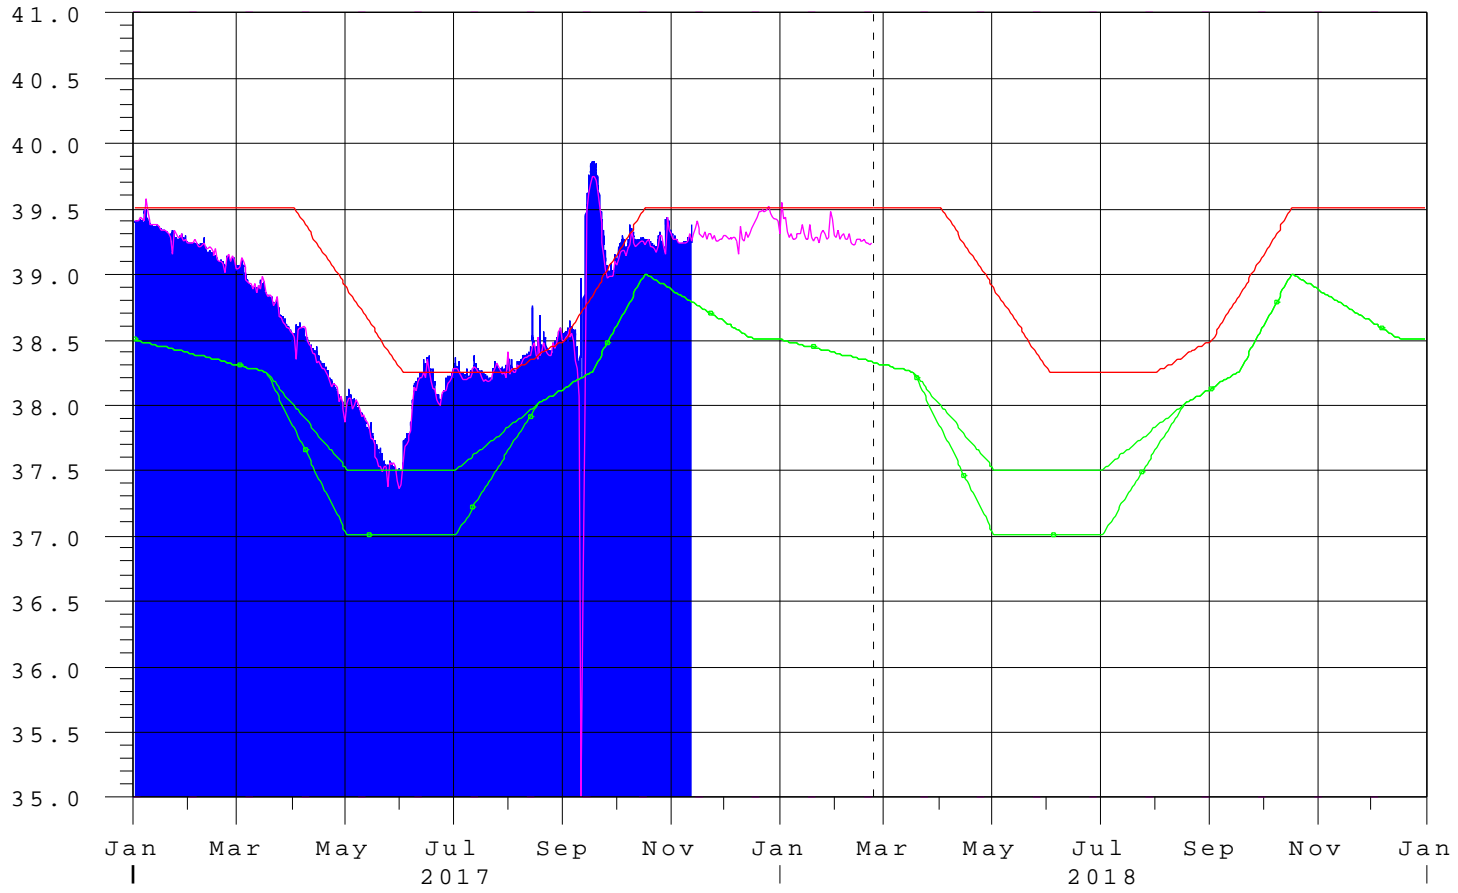

Kissimmee River Basin - Lake Istokpoga

22FEB18 23:45:22

R
a
i
n

E
l
e
v

i
n

F
t

N
G
V
D

- Lake Istokpoga Elev
- S-68 Headwater
- Zone B Regulation
- Zone C Regulation
- Precip @ S-68
- Zone C when Pumps are not Operational