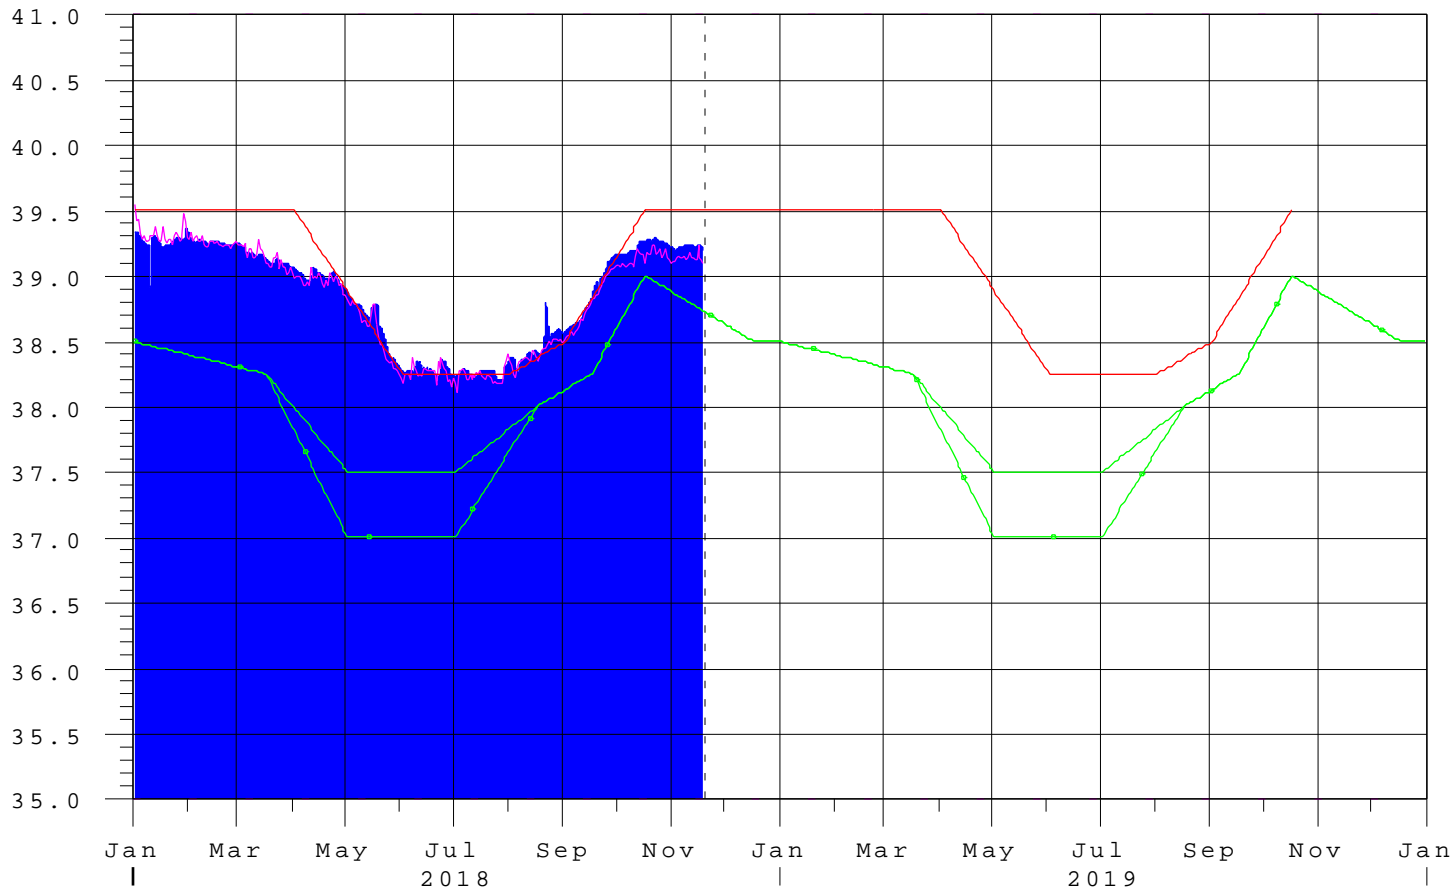

Kissimmee River Basin - Lake Istokpoga

19NOV18 11:00:15

R
a
i
n

E
l
e
v

i
n

F
t

N
G
V
D

- Lake Istokpoga Elev
 - S-68 Headwater
 - Zone B Regulation
 - Zone C Regulation
- Precip @ S-68
 - Zone C when Pumps are not Operational