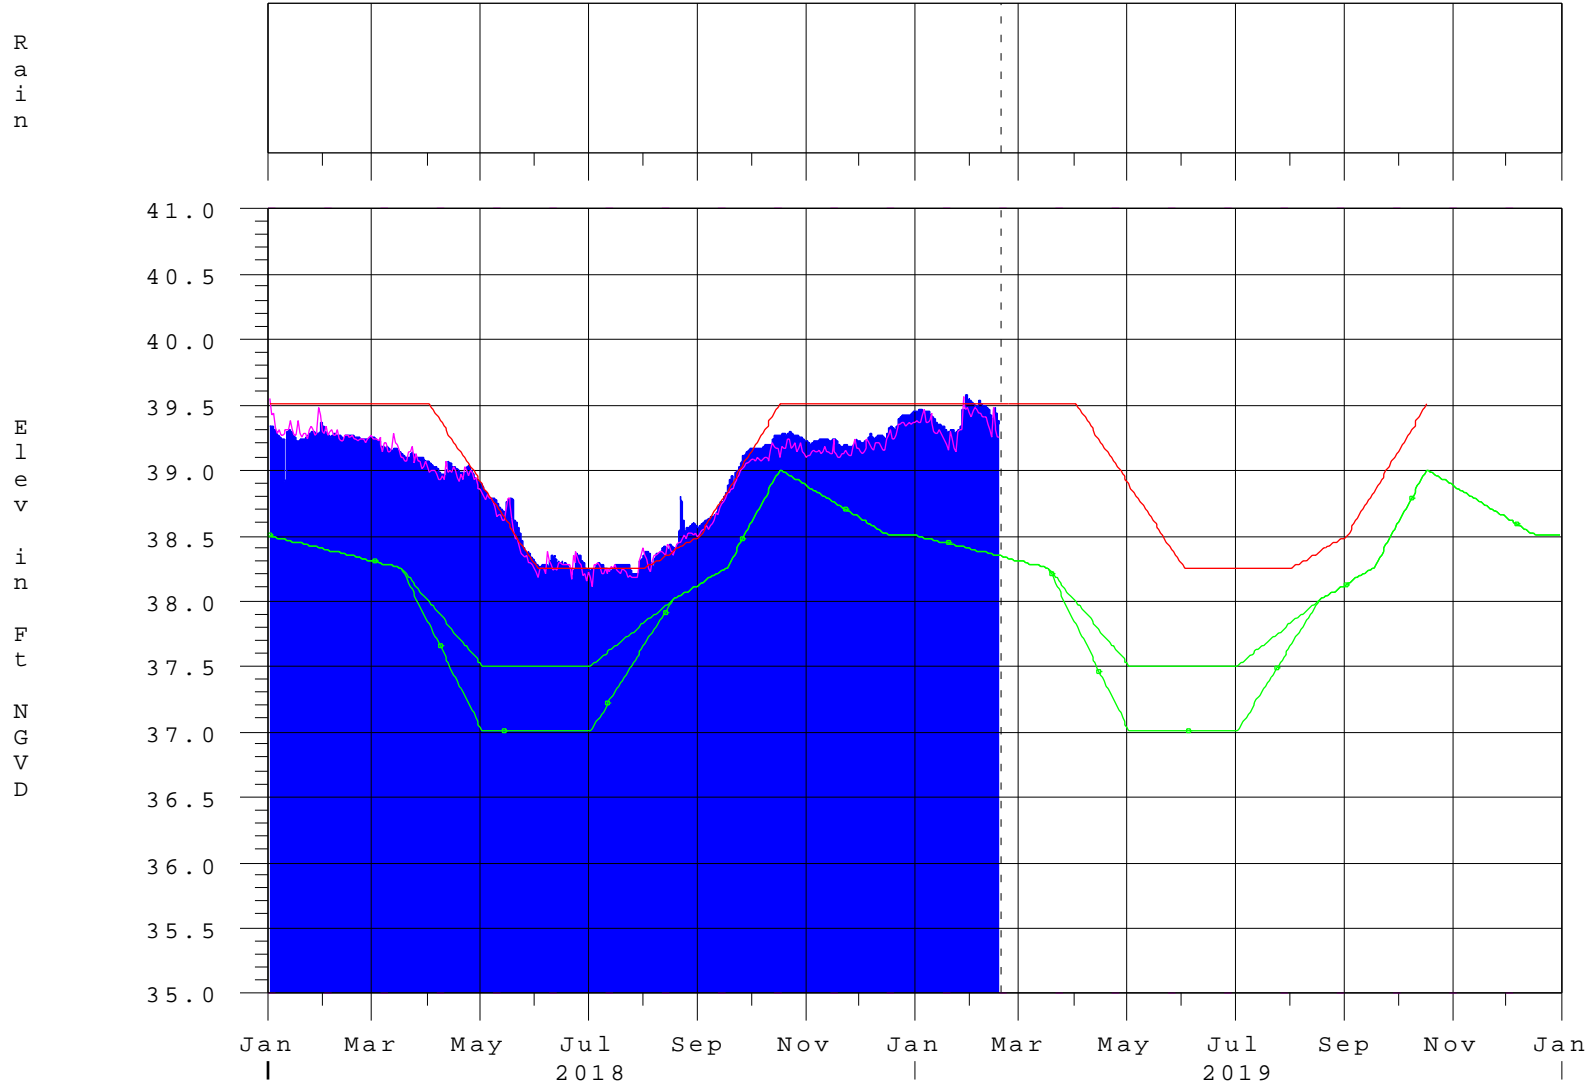

# Kissimmee River Basin - Lake Istokpoga

18FEB19 22:30:16

- Lake Istokpoga Elev
  - S-68 Headwater
  - Zone B Regulation
  - Zone C Regulation
- Precip @ S-68
  - Zone C when Pumps are not Operational