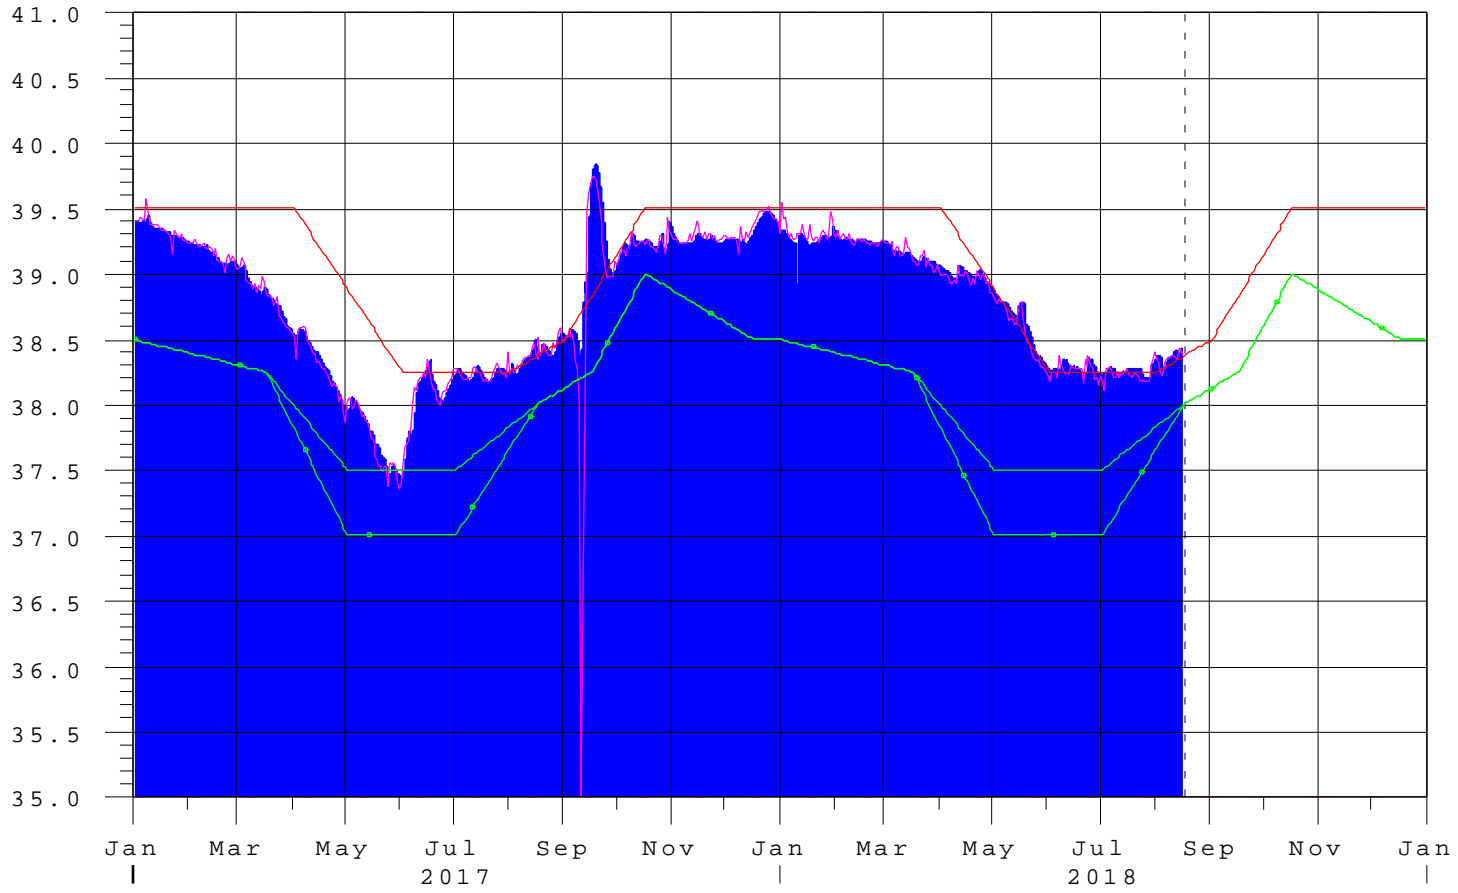

# Kissimmee River Basin - Lake Istokpoga

17AUG18 13:17:15

R  
a  
i  
n

E  
l  
e  
v  
i  
n  
F  
t  
N  
G  
V  
D

- Lake Istokpoga Elev
- S-68 Headwater
- Zone B Regulation
- Zone C Regulation
- Precip @ S-68
- Zone C when Pumps are not Operational