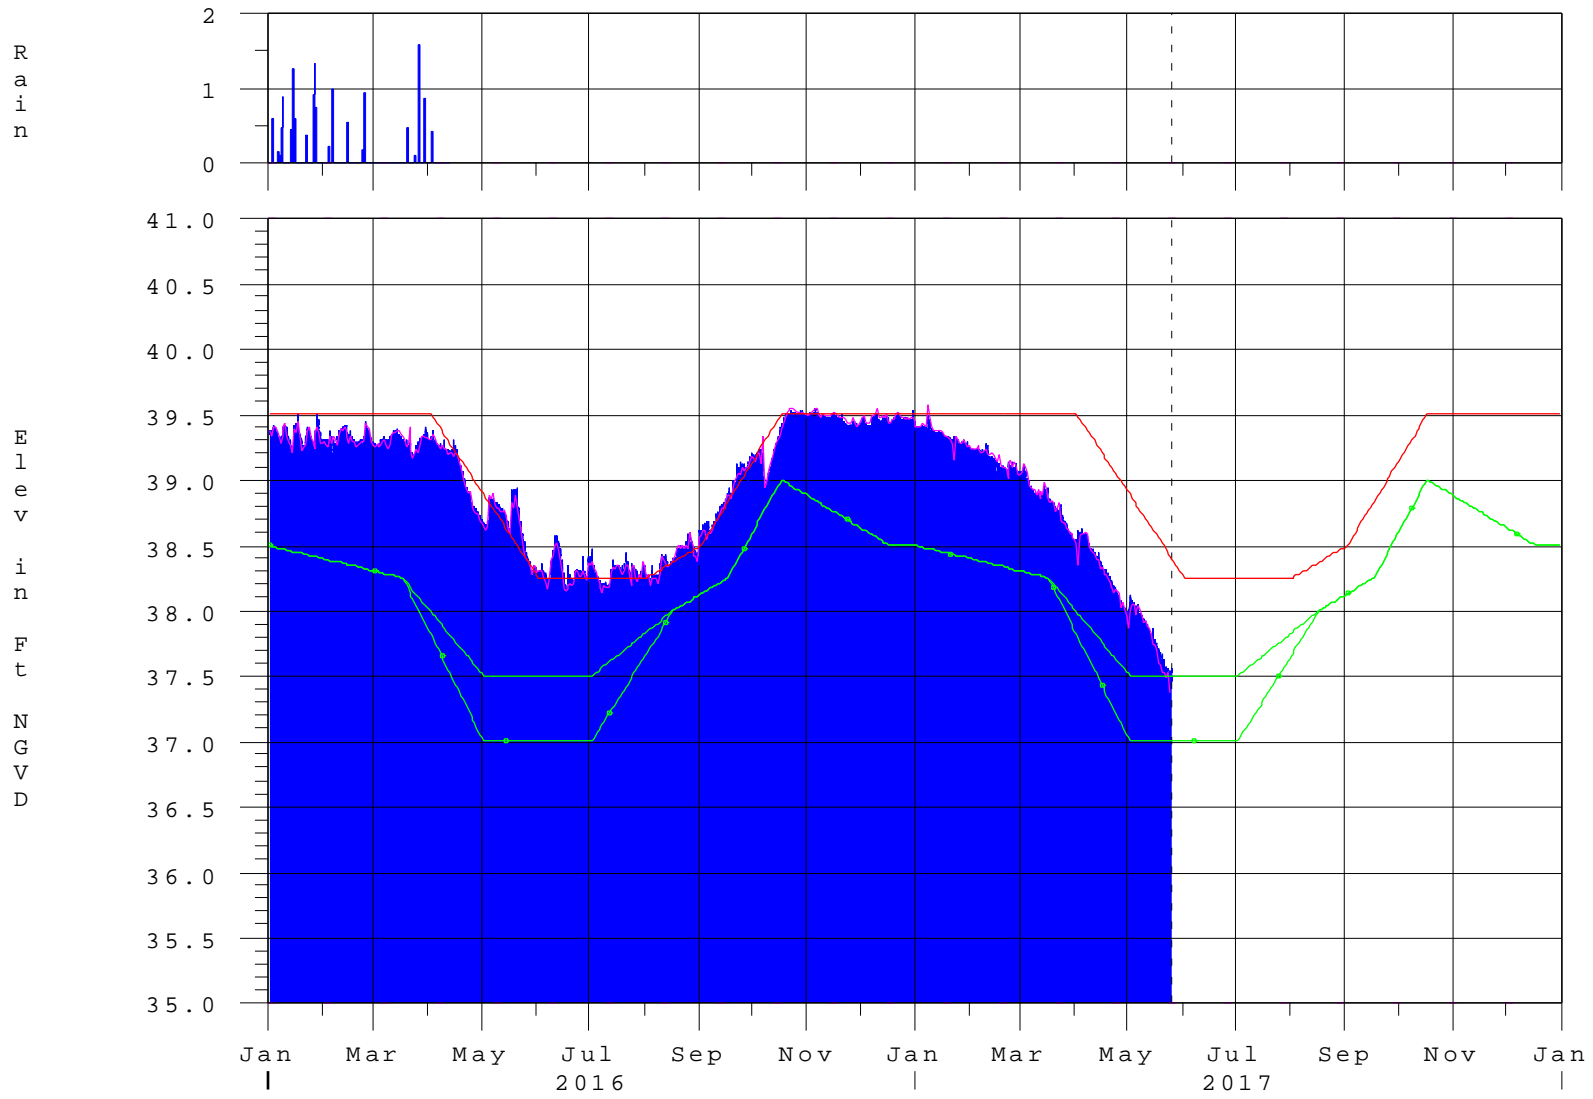

Kissimmee River Basin - Lake Istokpoga

25MAY17 23:45:15

- Lake Istokpoga Elev
- S-68 Headwater
- Zone B Regulation
- Zone C Regulation
- Precip @ S-68
- Zone C when Pumps are not Operational