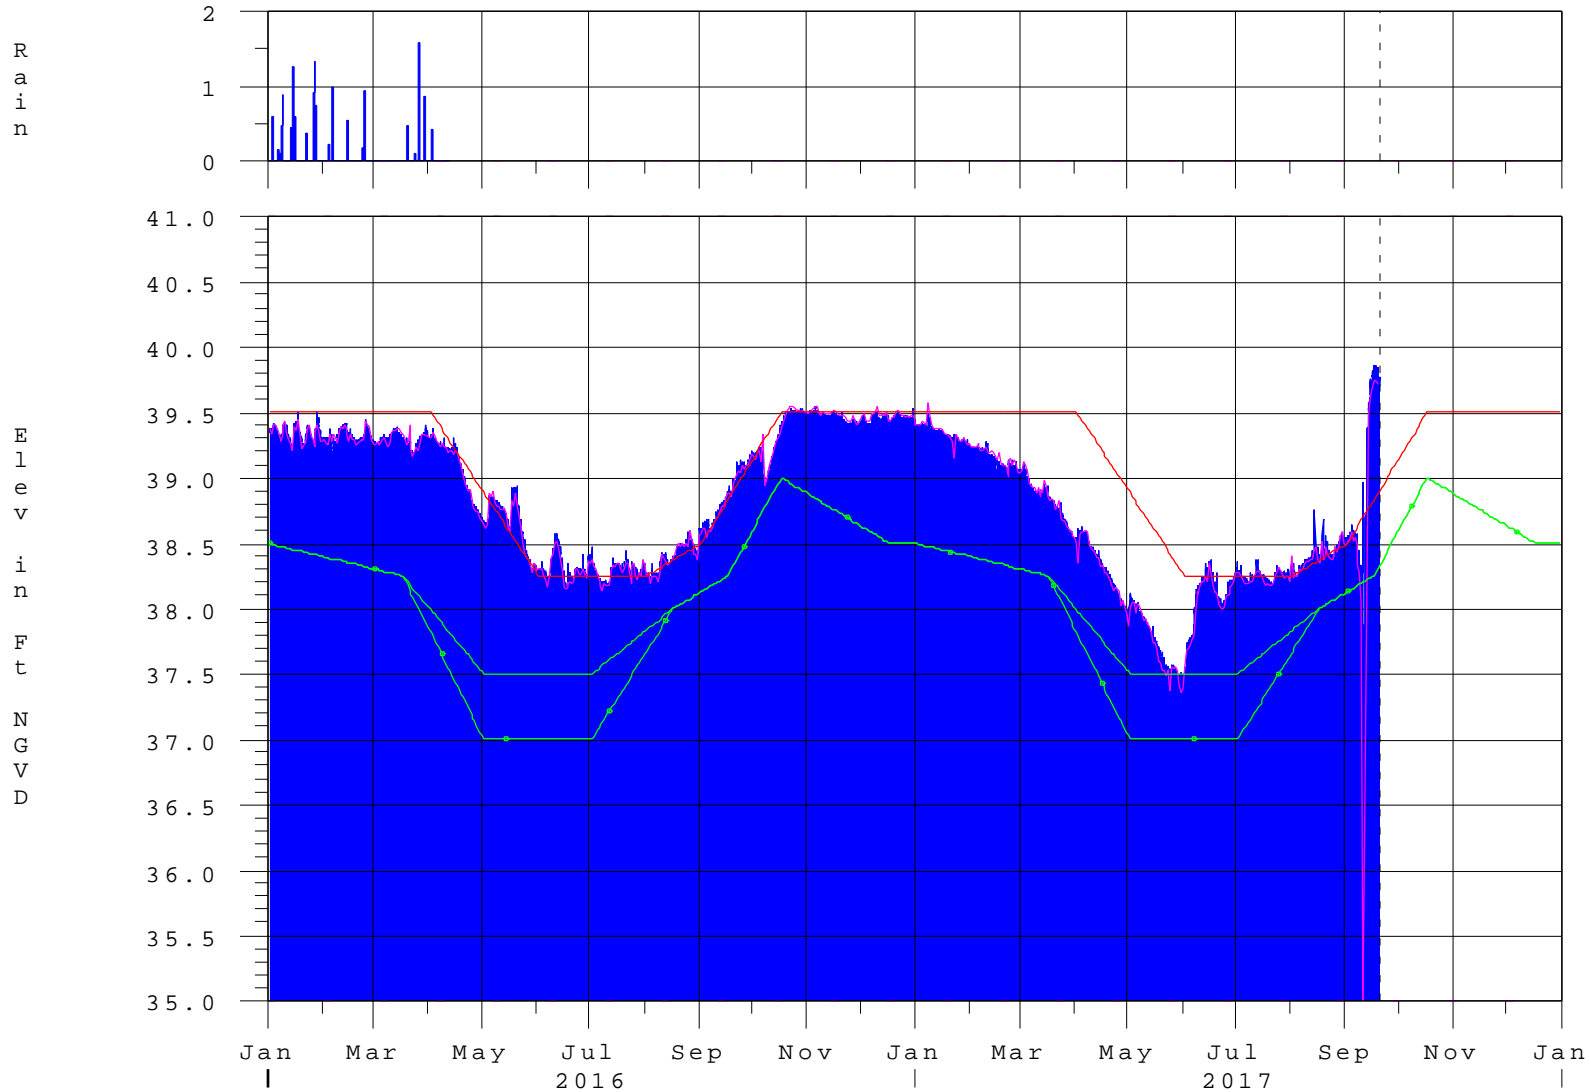

Kissimmee River Basin - Lake Istokpoga

19SEP17 23:45:17

- Lake Istokpoga Elev
- S-68 Headwater
- Zone B Regulation
- Zone C Regulation
- Precip @ S-68
- Zone C when Pumps are not Operational