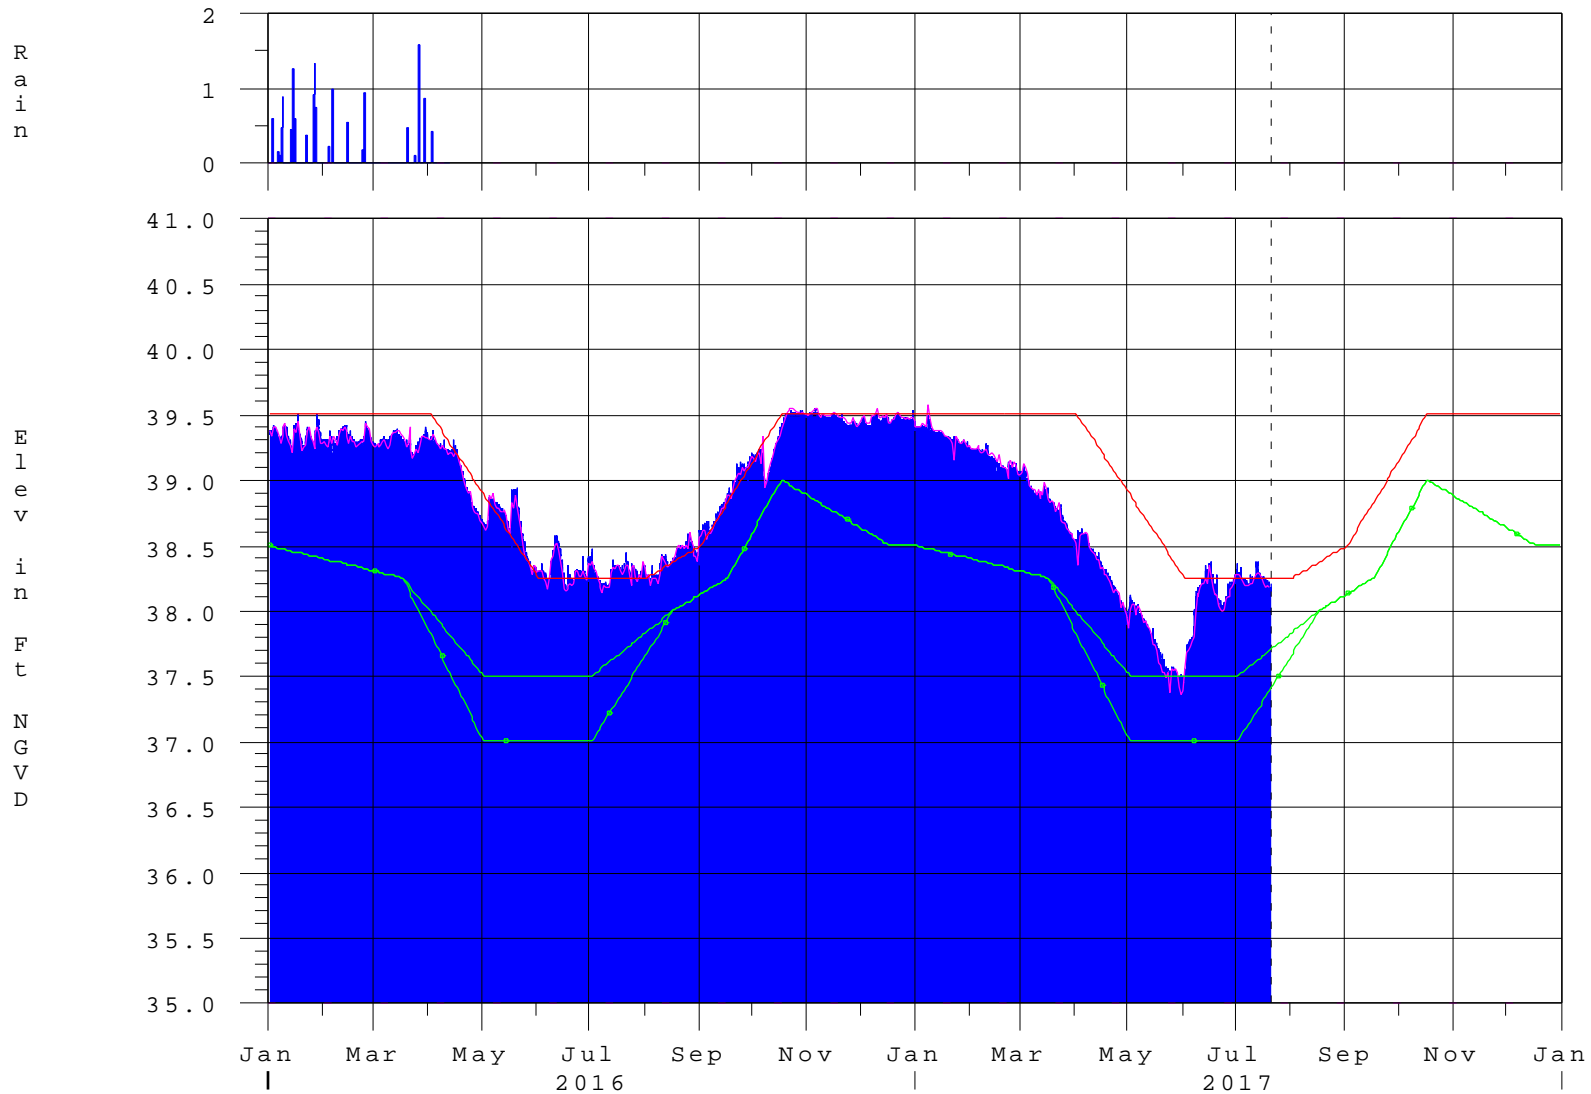

Kissimmee River Basin - Lake Istokpoga

20JUL17 16:45:16

- Lake Istokpoga Elev
 - S-68 Headwater
 - Zone B Regulation
 - Zone C Regulation
- Precip @ S-68
 - Zone C when Pumps are not Operational