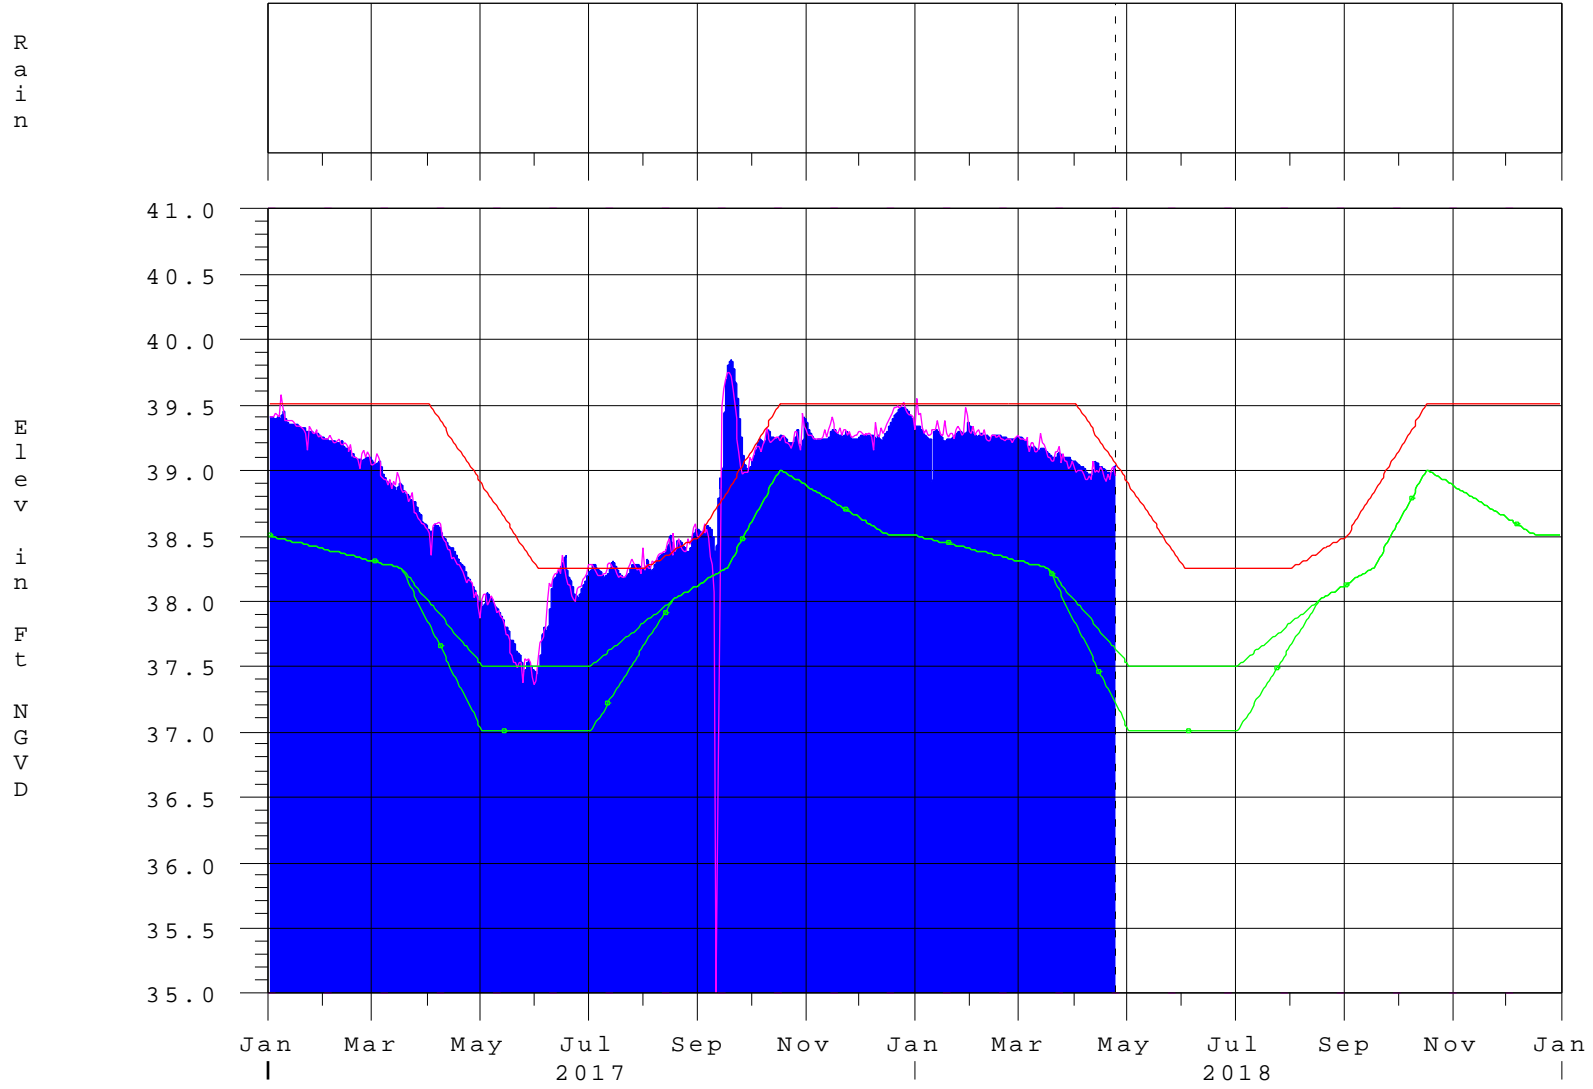

Kissimmee River Basin - Lake Istokpoga

24APR18 08:30:18

- Lake Istokpoga Elev
 - S-68 Headwater
 - Zone B Regulation
 - Zone C Regulation
- Precip @ S-68
 - Zone C when Pumps are not Operational