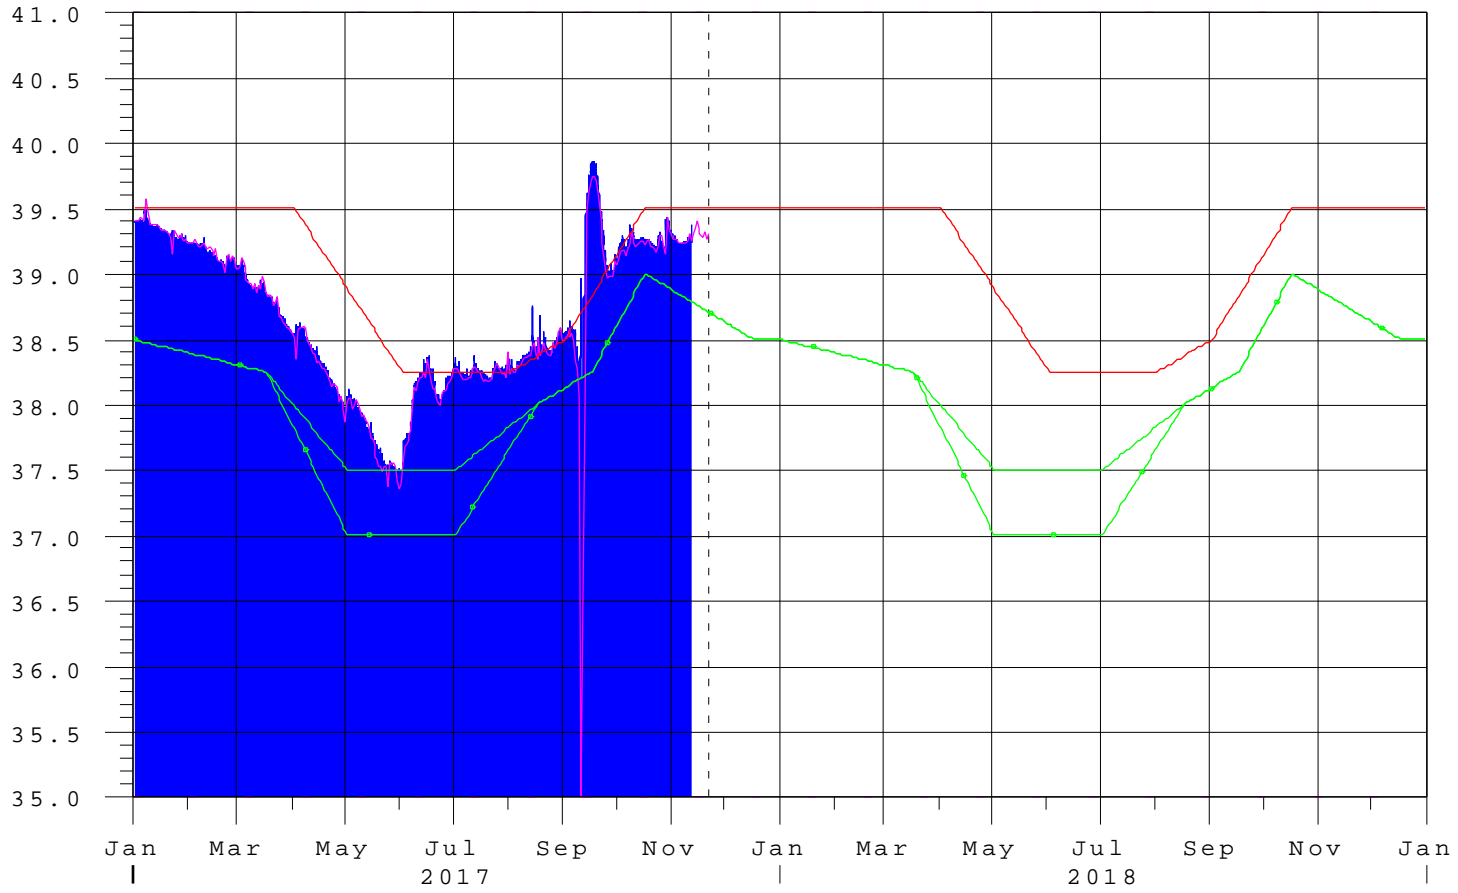

Kissimmee River Basin - Lake Istokpoga

22NOV17 06:00:23

R
a
i
n

E
l
e
v
i
n
F
t
N
G
V
D

- Lake Istokpoga Elev
- S-68 Headwater
- Zone B Regulation
- Zone C Regulation
- Precip @ S-68
- Zone C when Pumps are not Operational