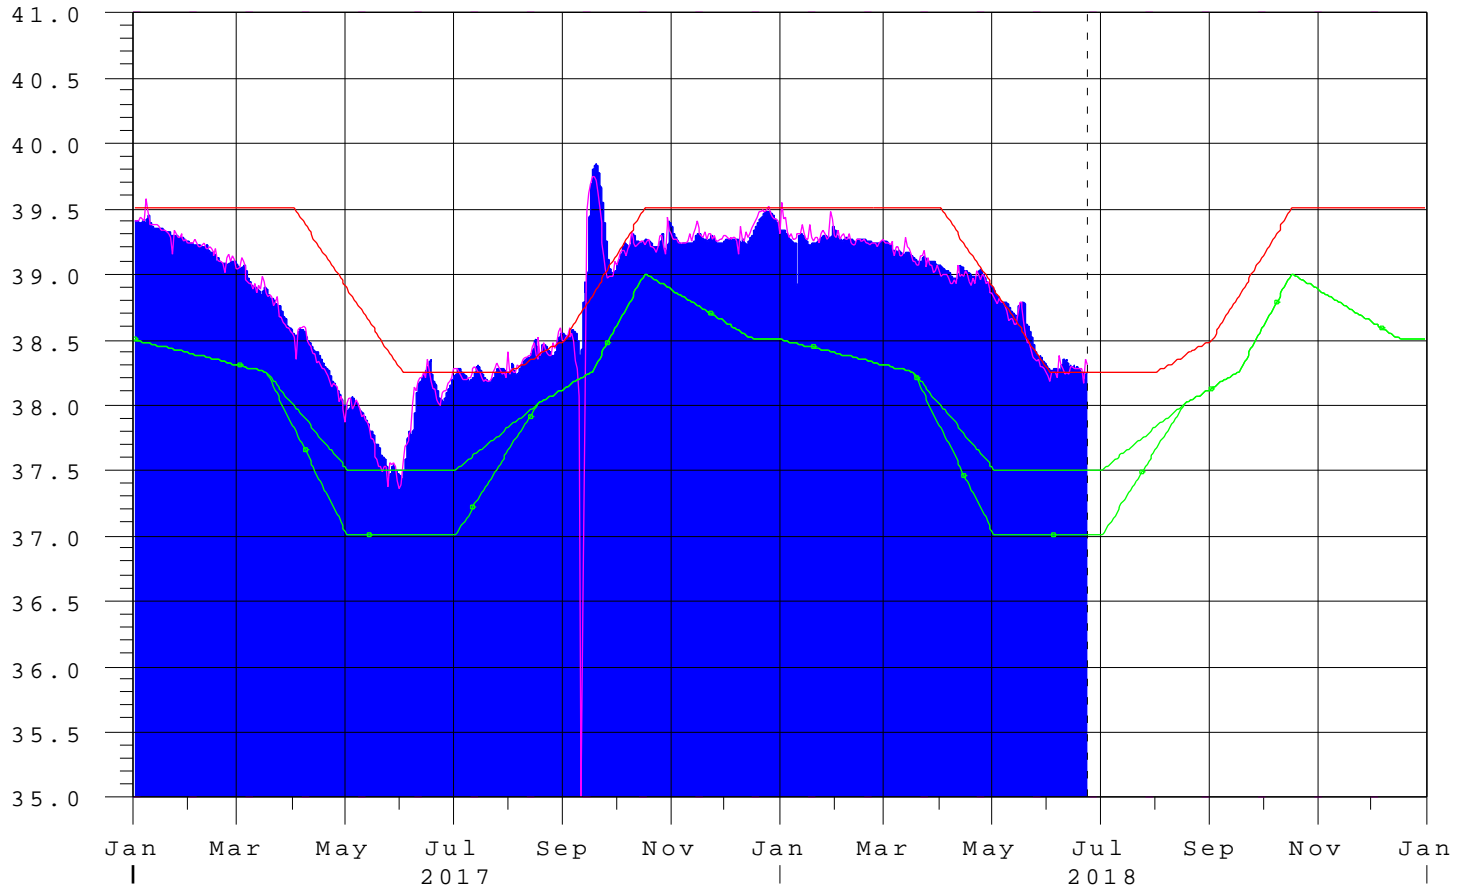

Kissimmee River Basin - Lake Istokpoga

23JUN18 11:17:15

R
a
i
n

E
l
e
v
i
n
F
t
N
G
V
D

- Lake Istokpoga Elev
- S-68 Headwater
- Zone B Regulation
- Zone C Regulation
- Precip @ S-68
- Zone C when Pumps are not Operational