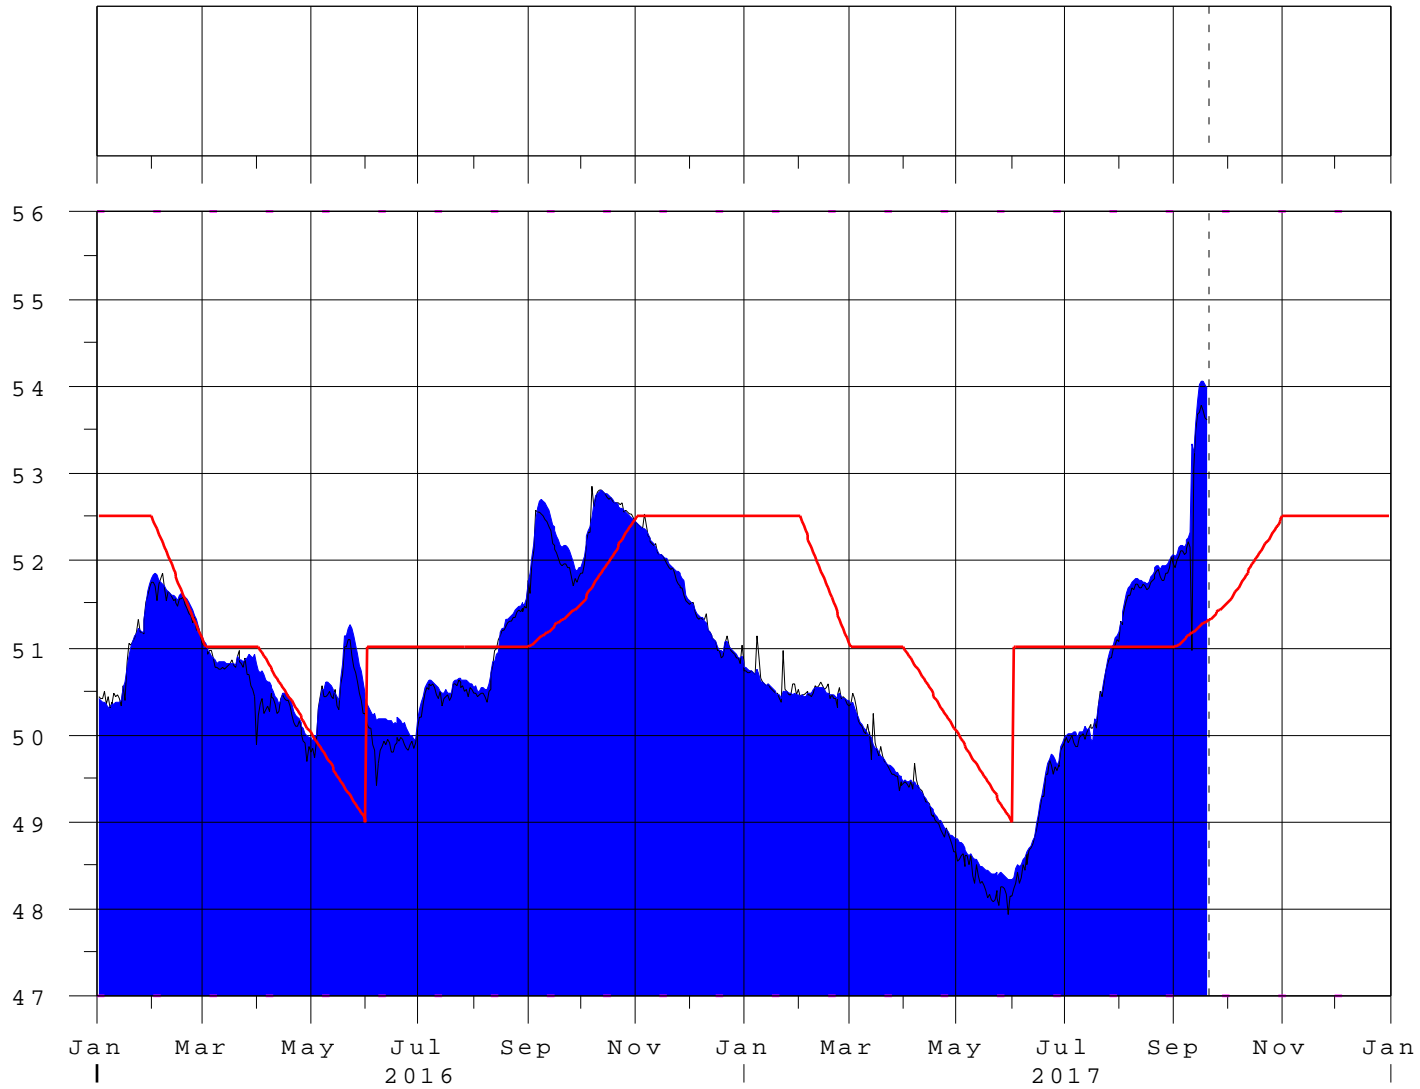

# Kissimmee River Basin - Lake Kissimmee

19SEP17 23:45:16

R  
a  
i  
n

E  
l  
e  
v  
i  
n  
F  
t  
N  
G  
V  
D

- S-65 Headwater
- Lake Kissimmee Elev
- Zone B Regulation
- - - ⊕ - - - Zone B1 Regulation
- - - Zone B2 Regulation
- Precip @ S-65