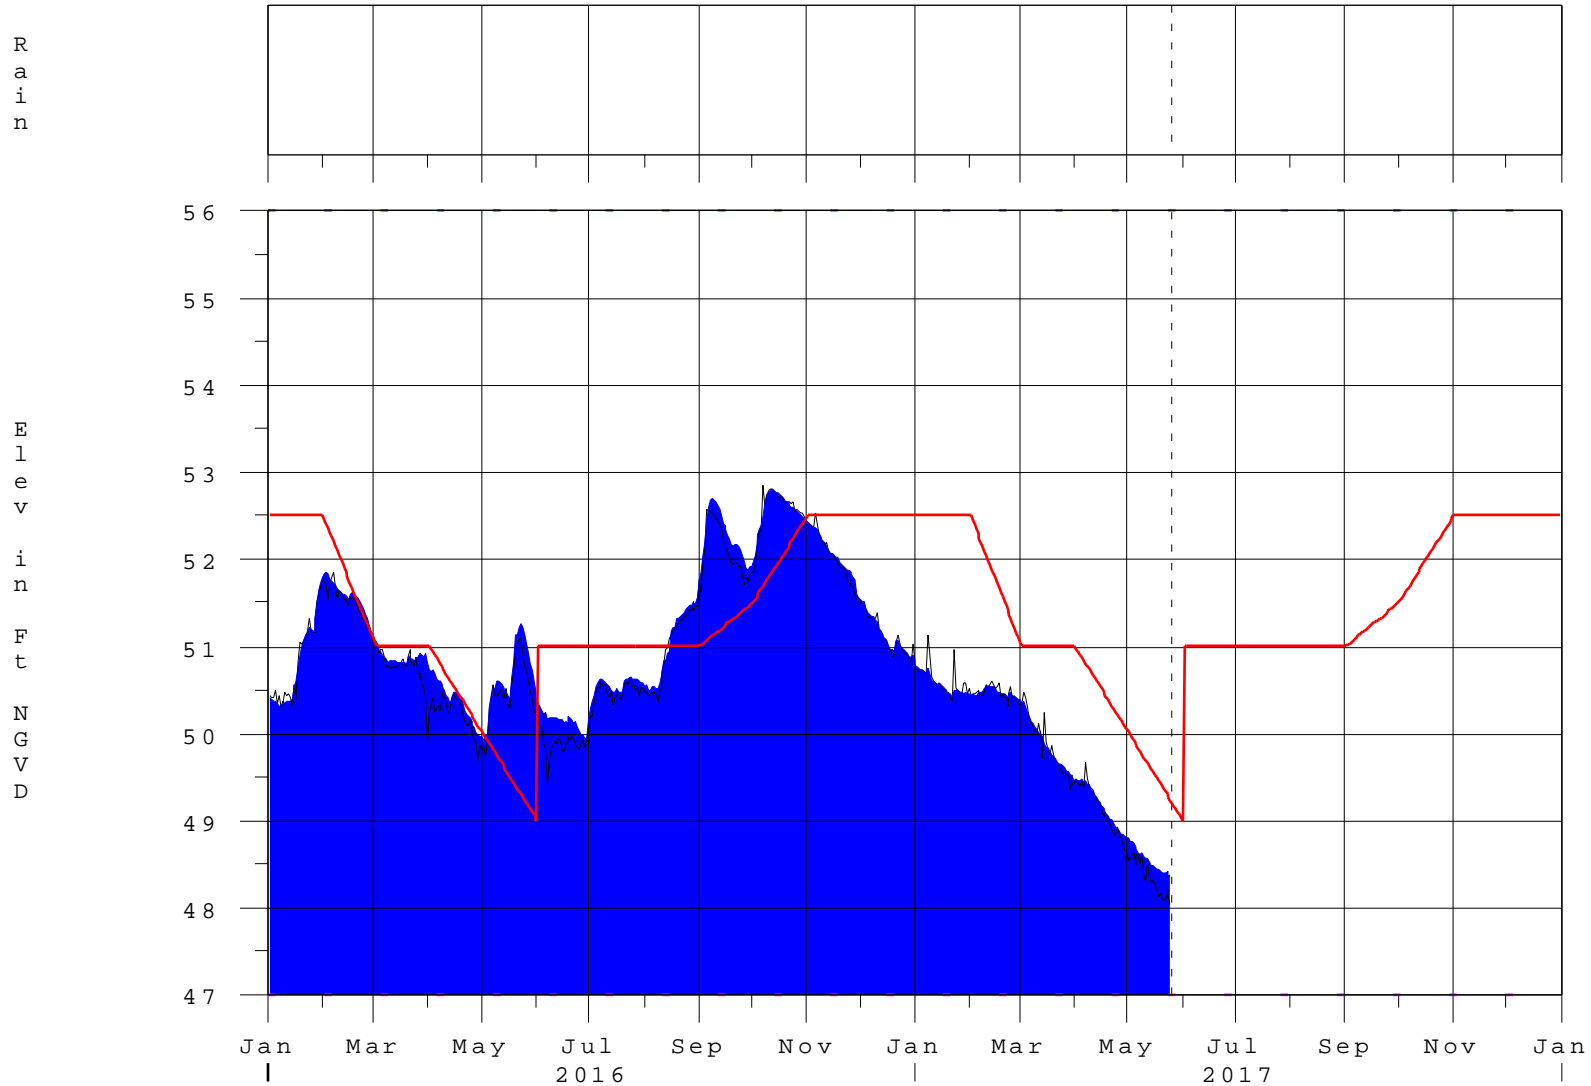

Kissimmee River Basin - Lake Kissimmee

25MAY17 23:45:14

- S-65 Headwater
- Lake Kissimmee Elev
- Zone B Regulation
- - - ⊕ - - - Zone B1 Regulation
- - - Zone B2 Regulation
- Precip @ S-65