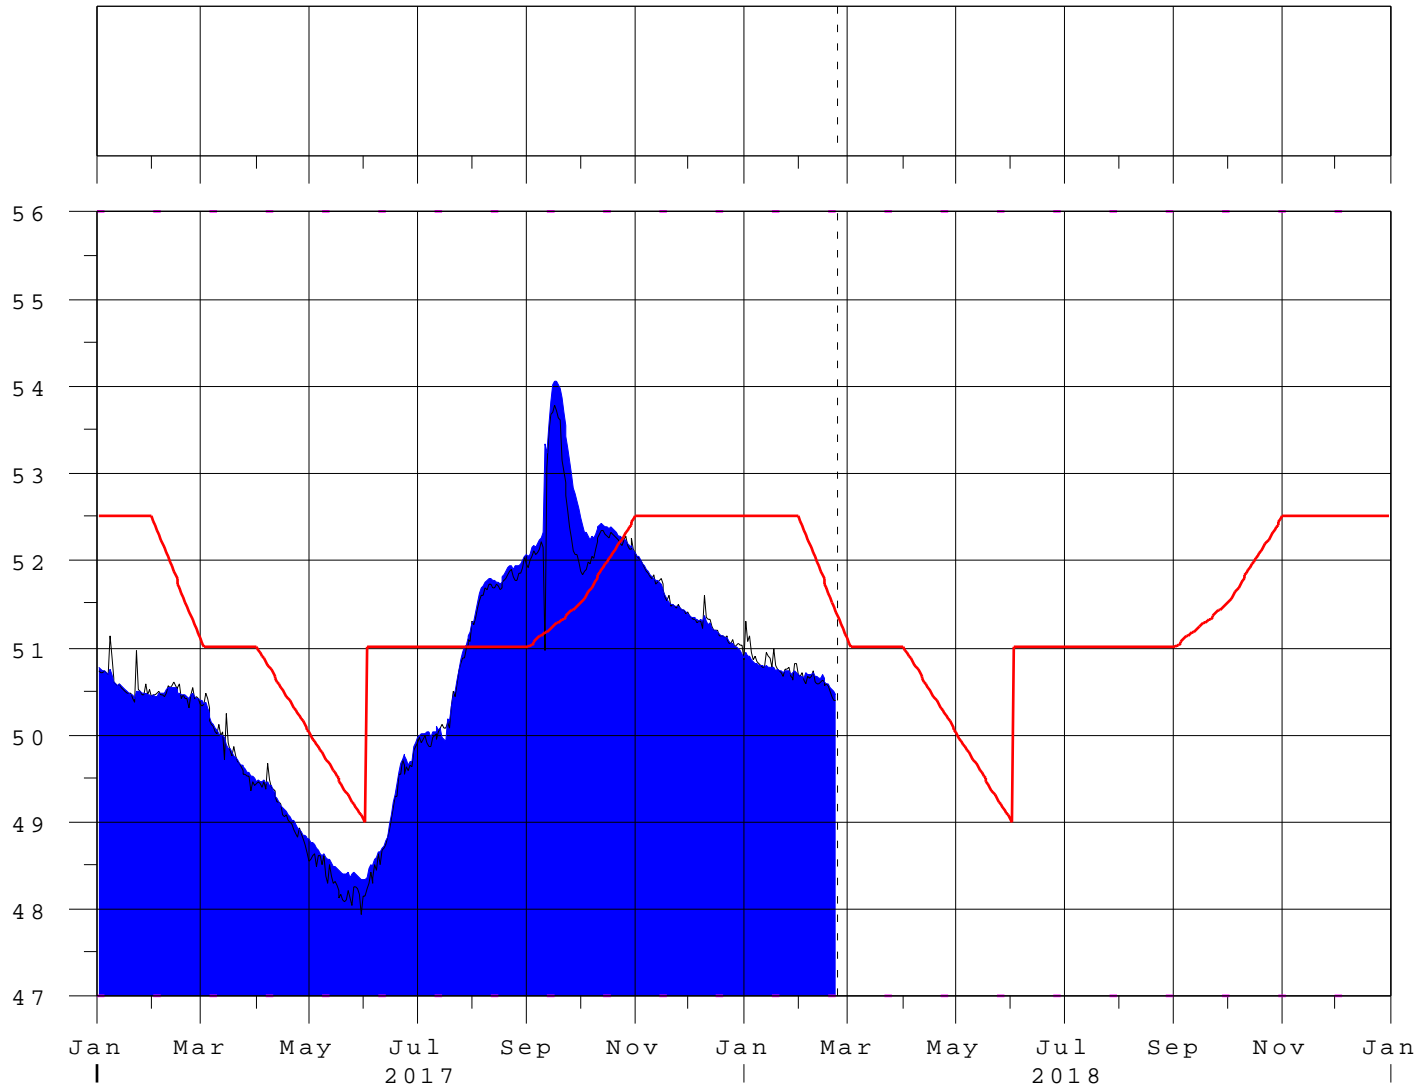

# Kissimmee River Basin - Lake Kissimmee

22FEB18 23:45:21

R  
a  
i  
n

E  
l  
e  
v  
i  
n  
F  
t  
N  
G  
V  
D

- S-65 Headwater
- Lake Kissimmee Elev
- Zone B Regulation
- - - ⊕ - - - Zone B1 Regulation
- - - Zone B2 Regulation
- Precip @ S-65