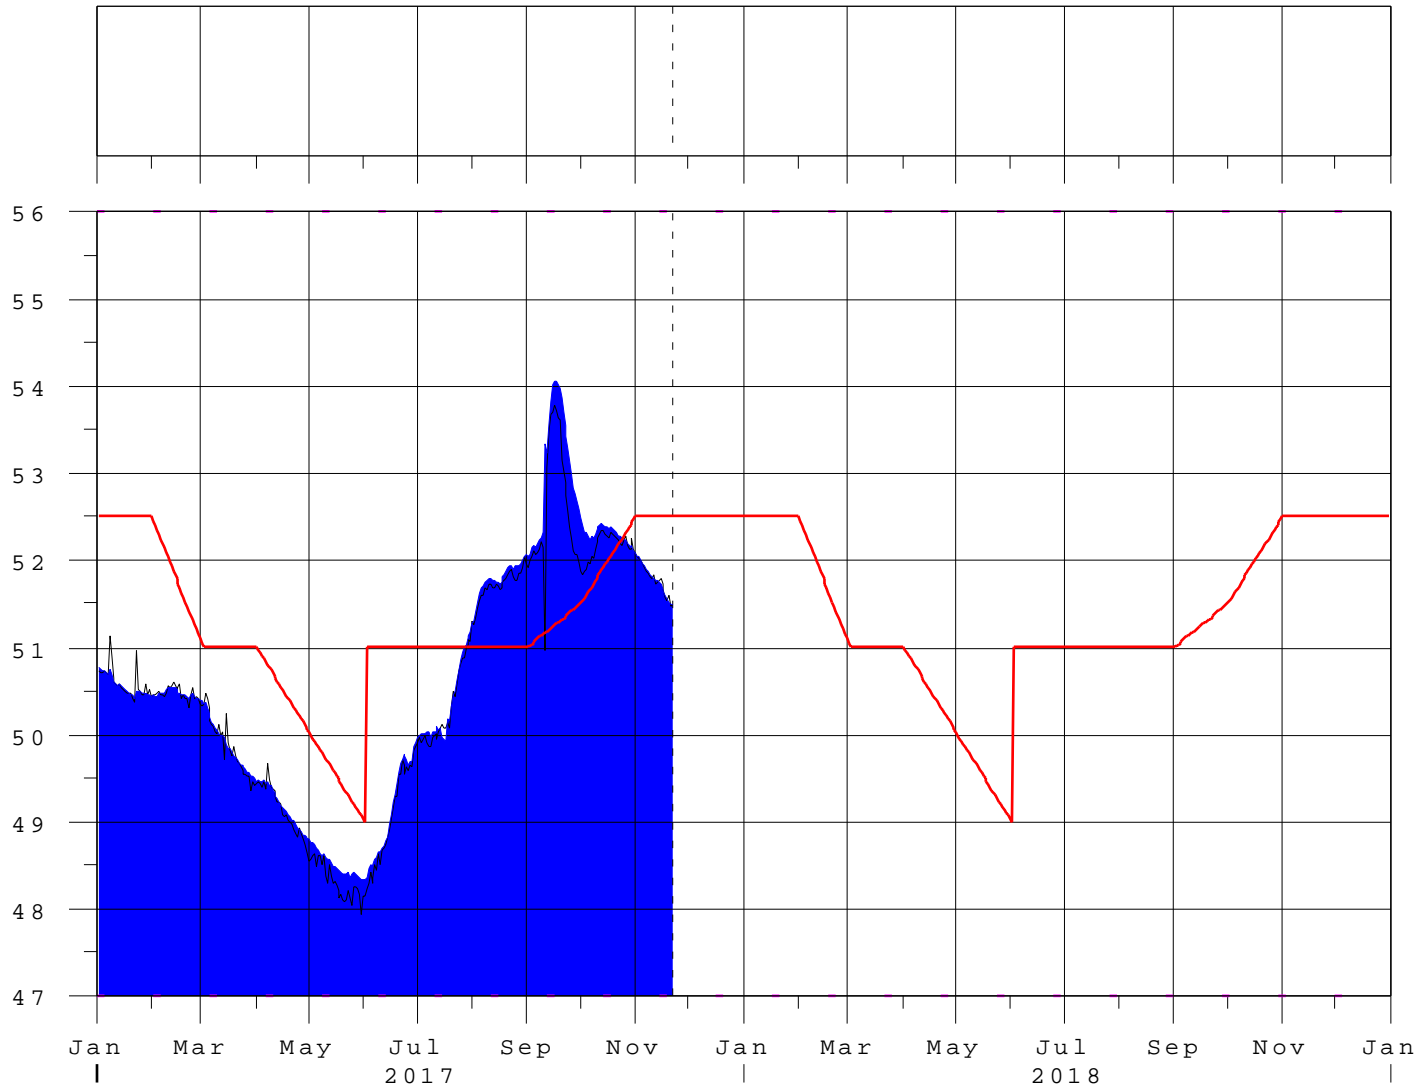

# Kissimmee River Basin - Lake Kissimmee

22NOV17 06:00:22

R  
a  
i  
n

E  
l  
e  
v  
i  
n  
F  
t  
N  
G  
V  
D

- S-65 Headwater
- Lake Kissimmee Elev
- Zone B Regulation
- - - ⊕ - - - Zone B1 Regulation
- - - Zone B2 Regulation
- Precip @ S-65