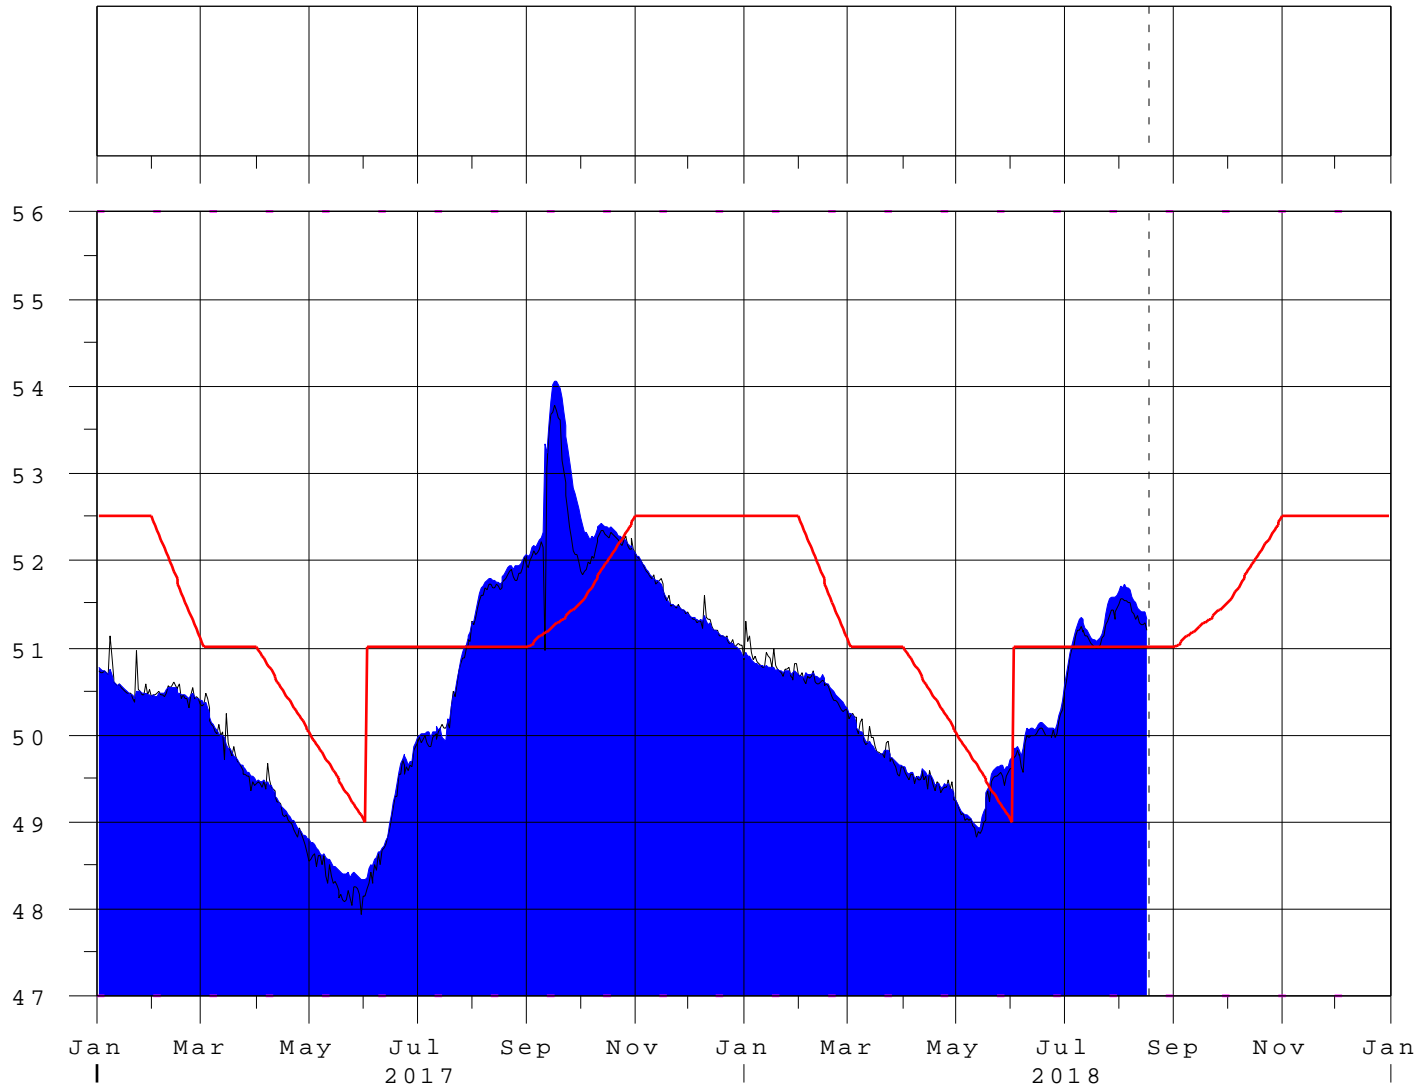

Kissimmee River Basin - Lake Kissimmee

17AUG18 18:17:15

R
a
i
n

E
l
e
v
i
n
F
t
N
G
V
D

- S-65 Headwater
- Lake Kissimmee Elev
- Zone B Regulation
- - - ⊕ - - - Zone B1 Regulation
- - - Zone B2 Regulation
- Precip @ S-65