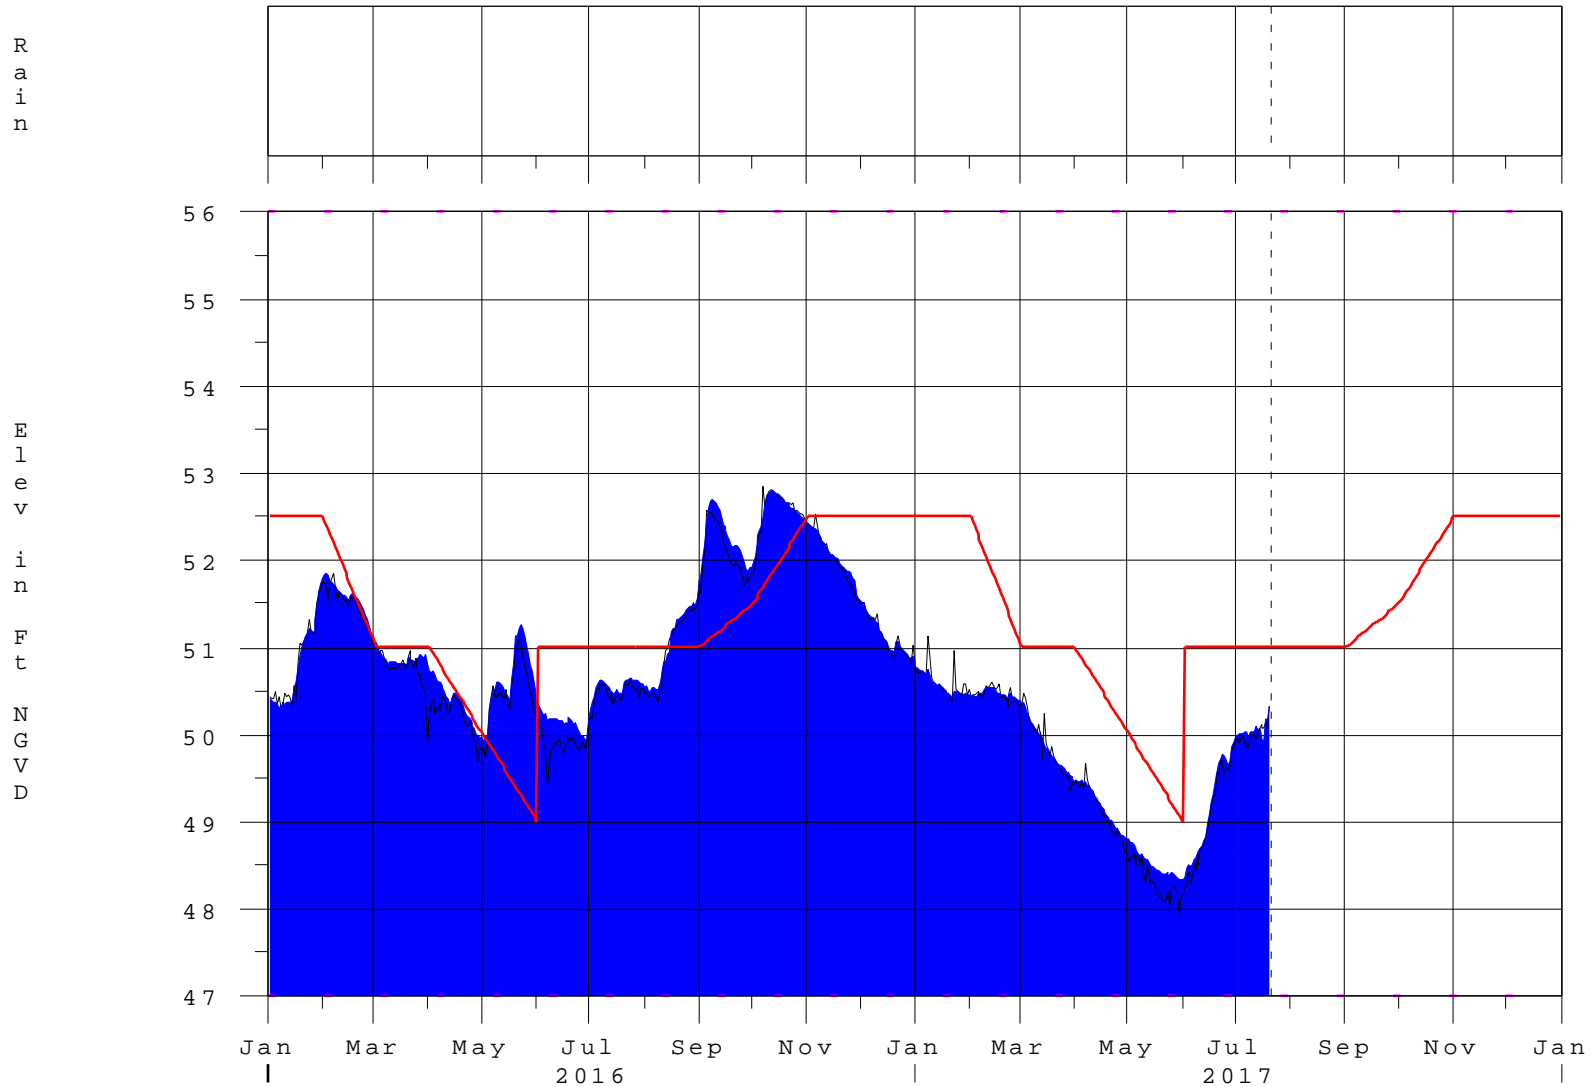

# Kissimmee River Basin - Lake Kissimmee

20JUL17 16:45:16

- S-65 Headwater
- Lake Kissimmee Elev
- Zone B Regulation
- - - ⊕ - - - Zone B1 Regulation
- - - Zone B2 Regulation
- Precip @ S-65