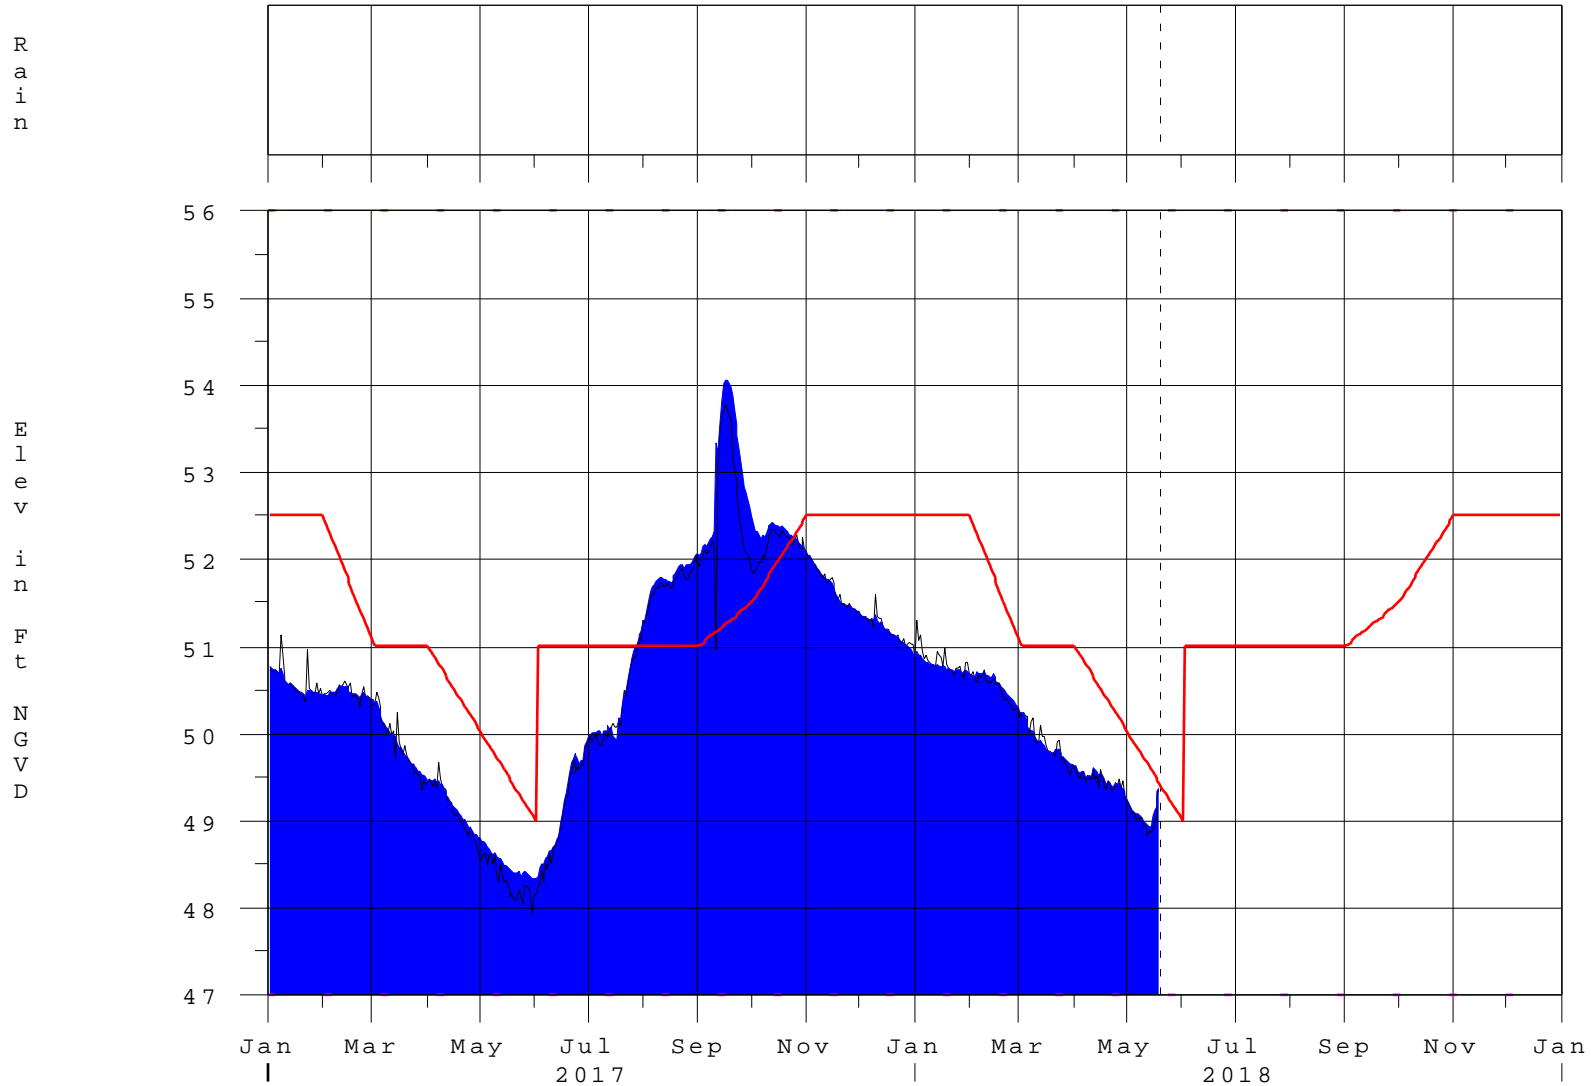

Kissimmee River Basin - Lake Kissimmee

19MAY18 23:45:16

- S-65 Headwater
- Lake Kissimmee Elev
- Zone B Regulation
- - - ⊕ - - - Zone B1 Regulation
- - - Zone B2 Regulation
- Precip @ S-65