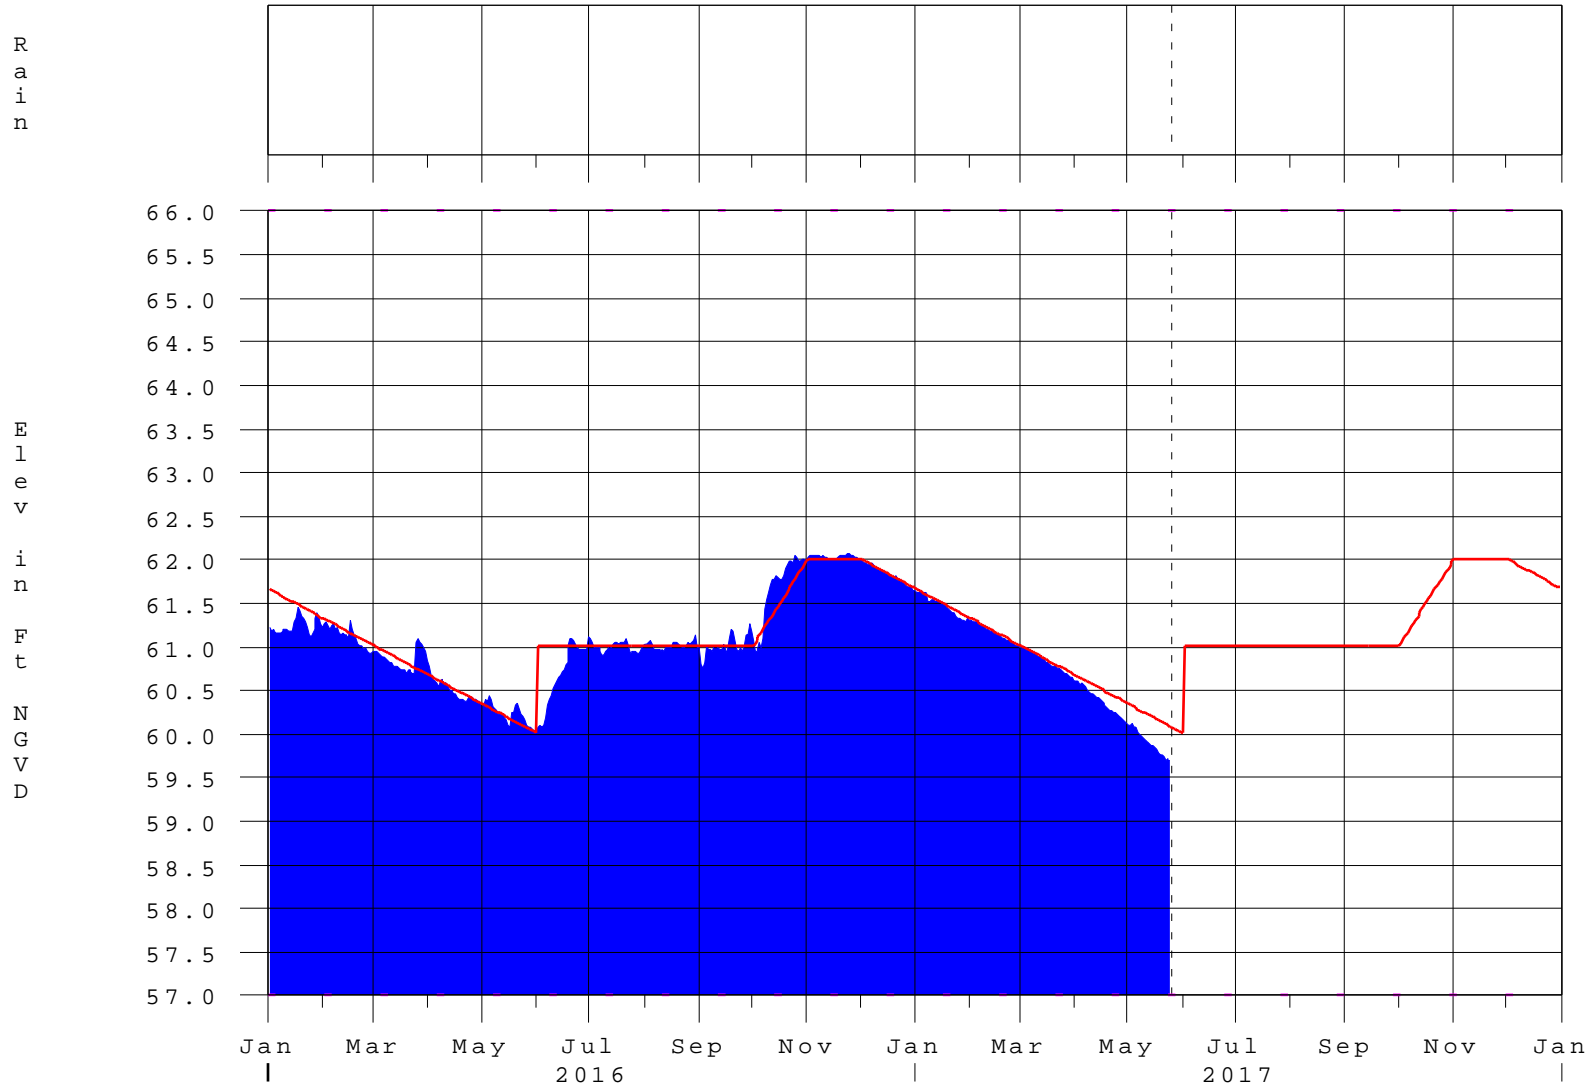

Kissimmee River Basin - Lakes Myrtle, Preston, & Joel

25MAY17 23:45:13

- S-57 Elev-Head
- Zone B Regulation
- Precip @ Kissimmee Field Station