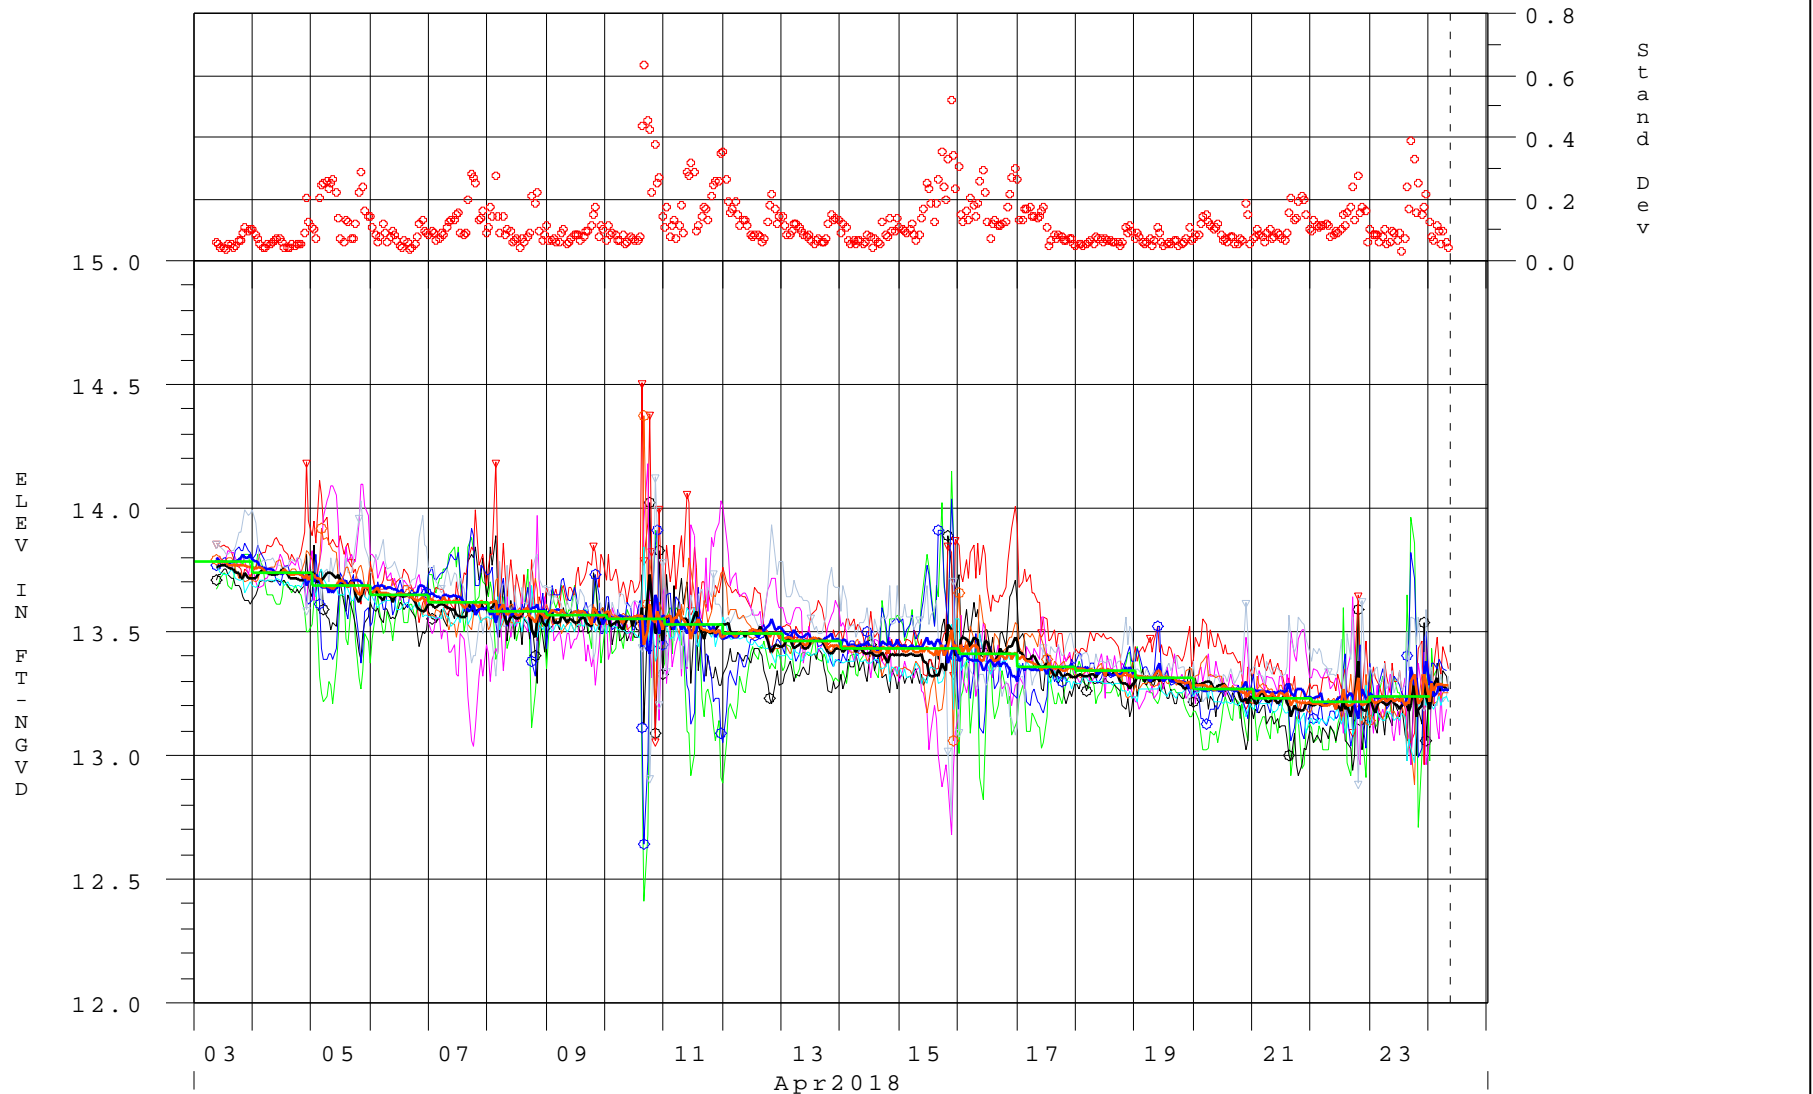

Lake Okeechobee

24APR18 08:35:05

E
L
E
V
I
N
F
E
E
T
-
N
G
V
D

S
t
a
n
d
D
e
v

- | | | | | | |
|-----|------------------|-----|-------------------------------|---|-----------------------|
| ◇ | Stand. Deviation | —▽— | L005 | — | Official Daily Okeech |
| — | S-133 | —◇— | L006 | | |
| —◇— | S-308 | — | LZ40 | | |
| —▽— | S-352 | — | 10 Station Okeechobee Average | | |
| — | S-4 | — | 4 Station Okeechobee Average | | |
| —◇— | L001 | — | 8 Station Okeechobee Average | | |