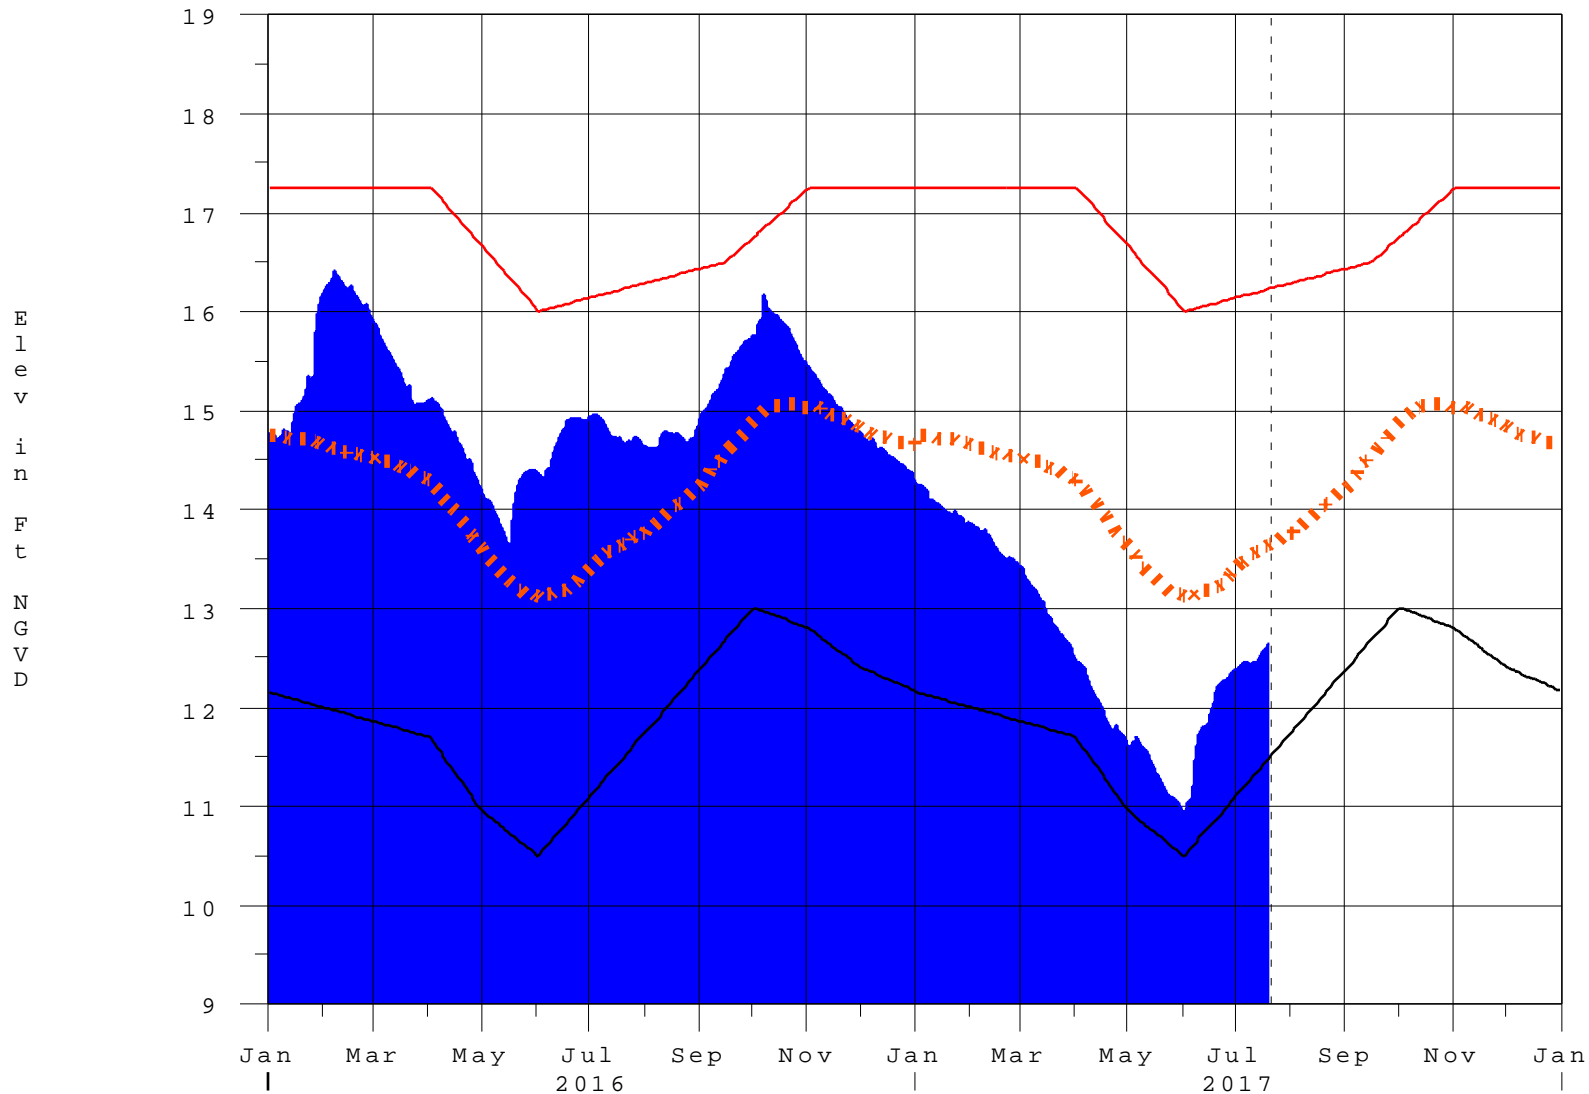

Lake Okeechobee

20JUL17 16:45:21

- High Lake Management
- Okeechobee Avg Elev
- Average Elev [1965-2007]
- Water Shortage Management