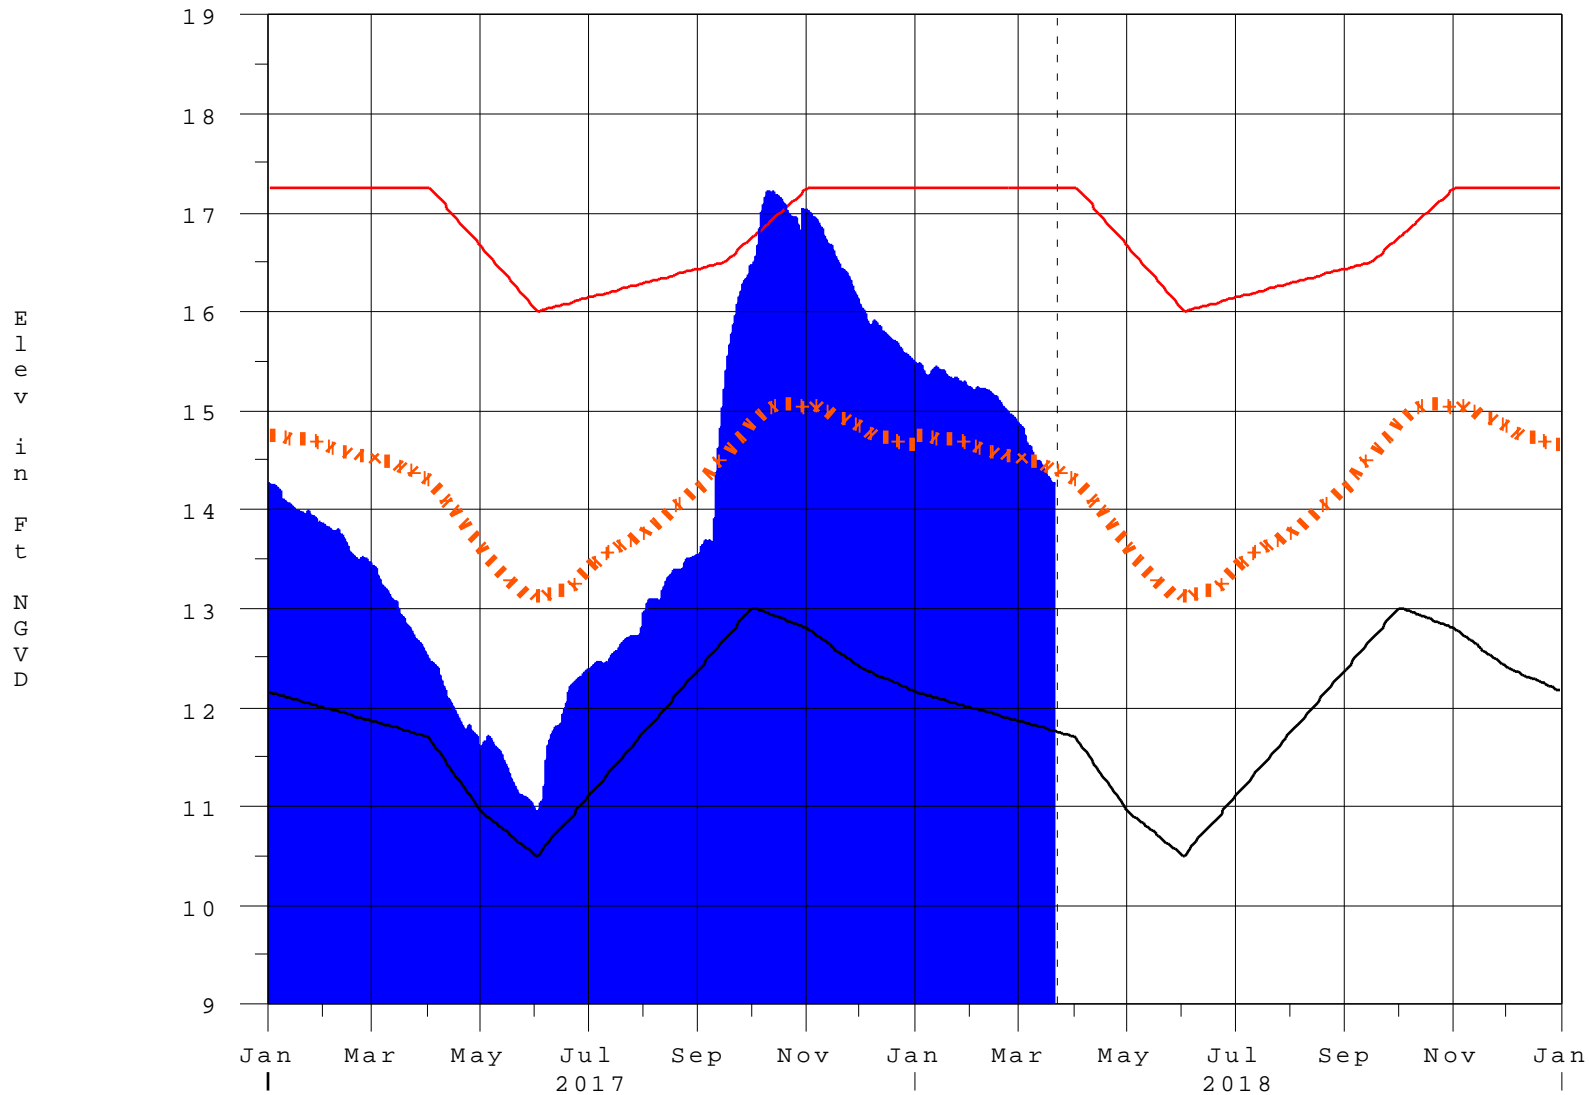

Lake Okeechobee

21MAR18 23:45:22

- High Lake Management
- Okeechobee Avg Elev
- Average Elev [1965-2007]
- Water Shortage Management