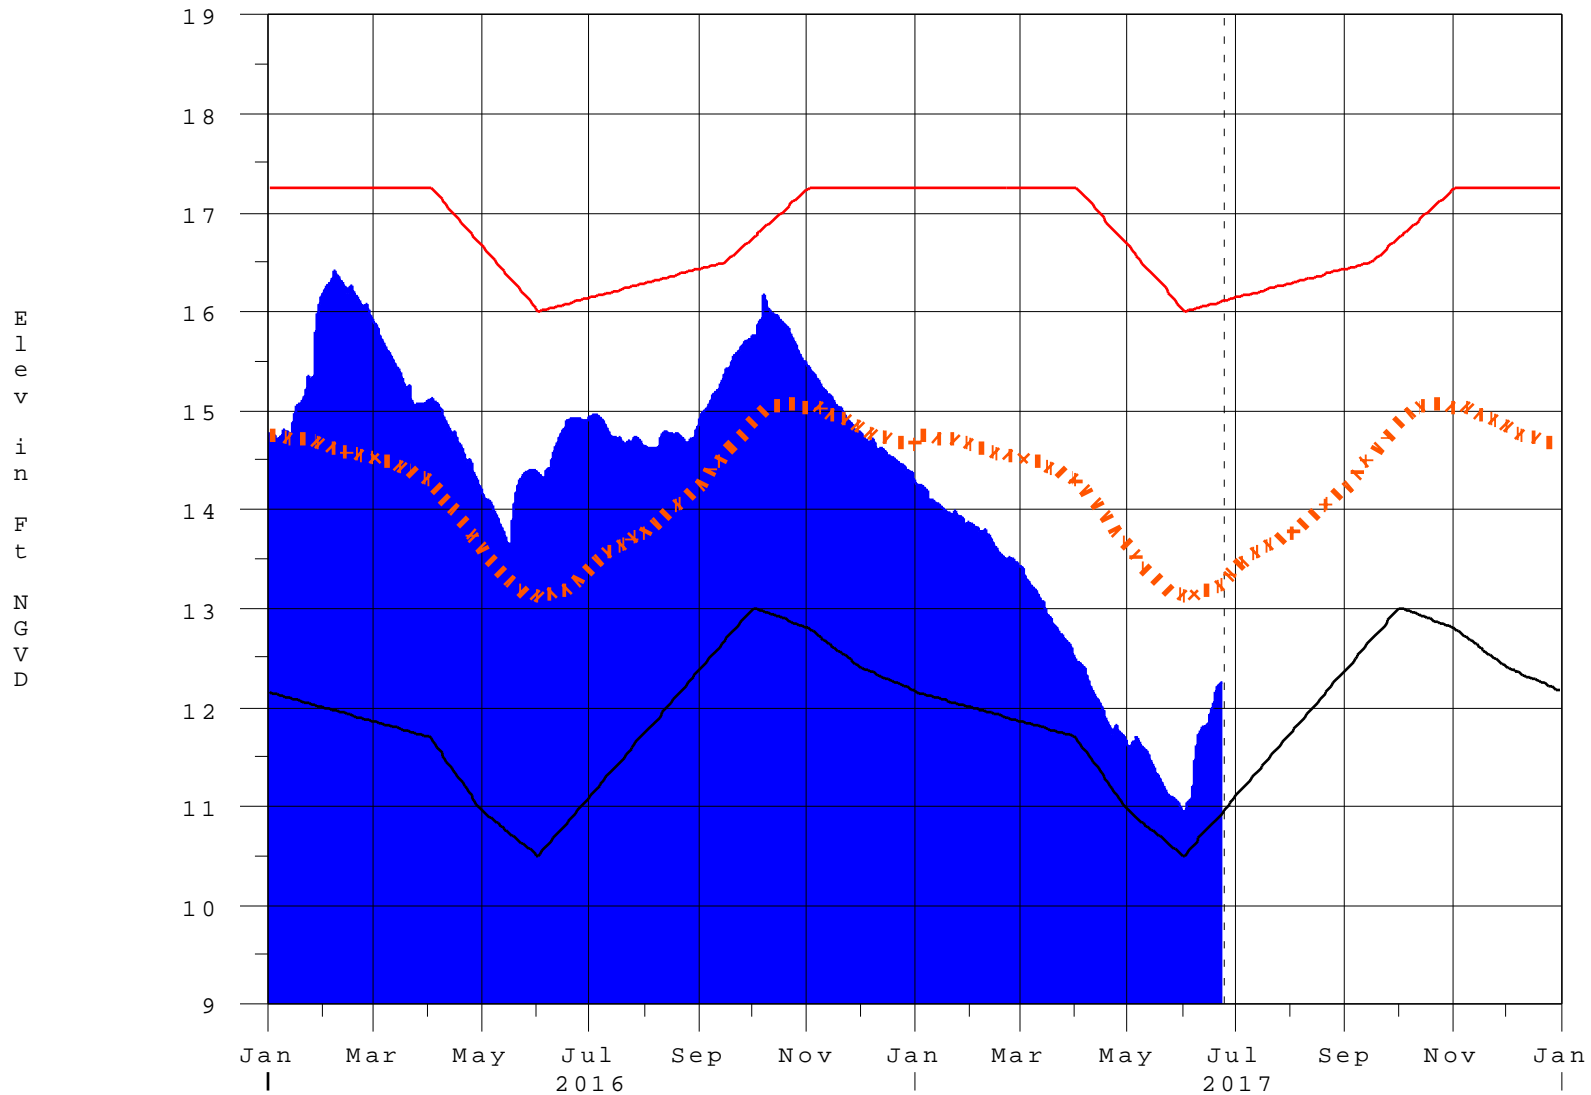

# Lake Okeechobee

23JUN17 23:17:19

- High Lake Management
- Okeechobee Avg Elev
- Average Elev [1965-2007]
- Water Shortage Management