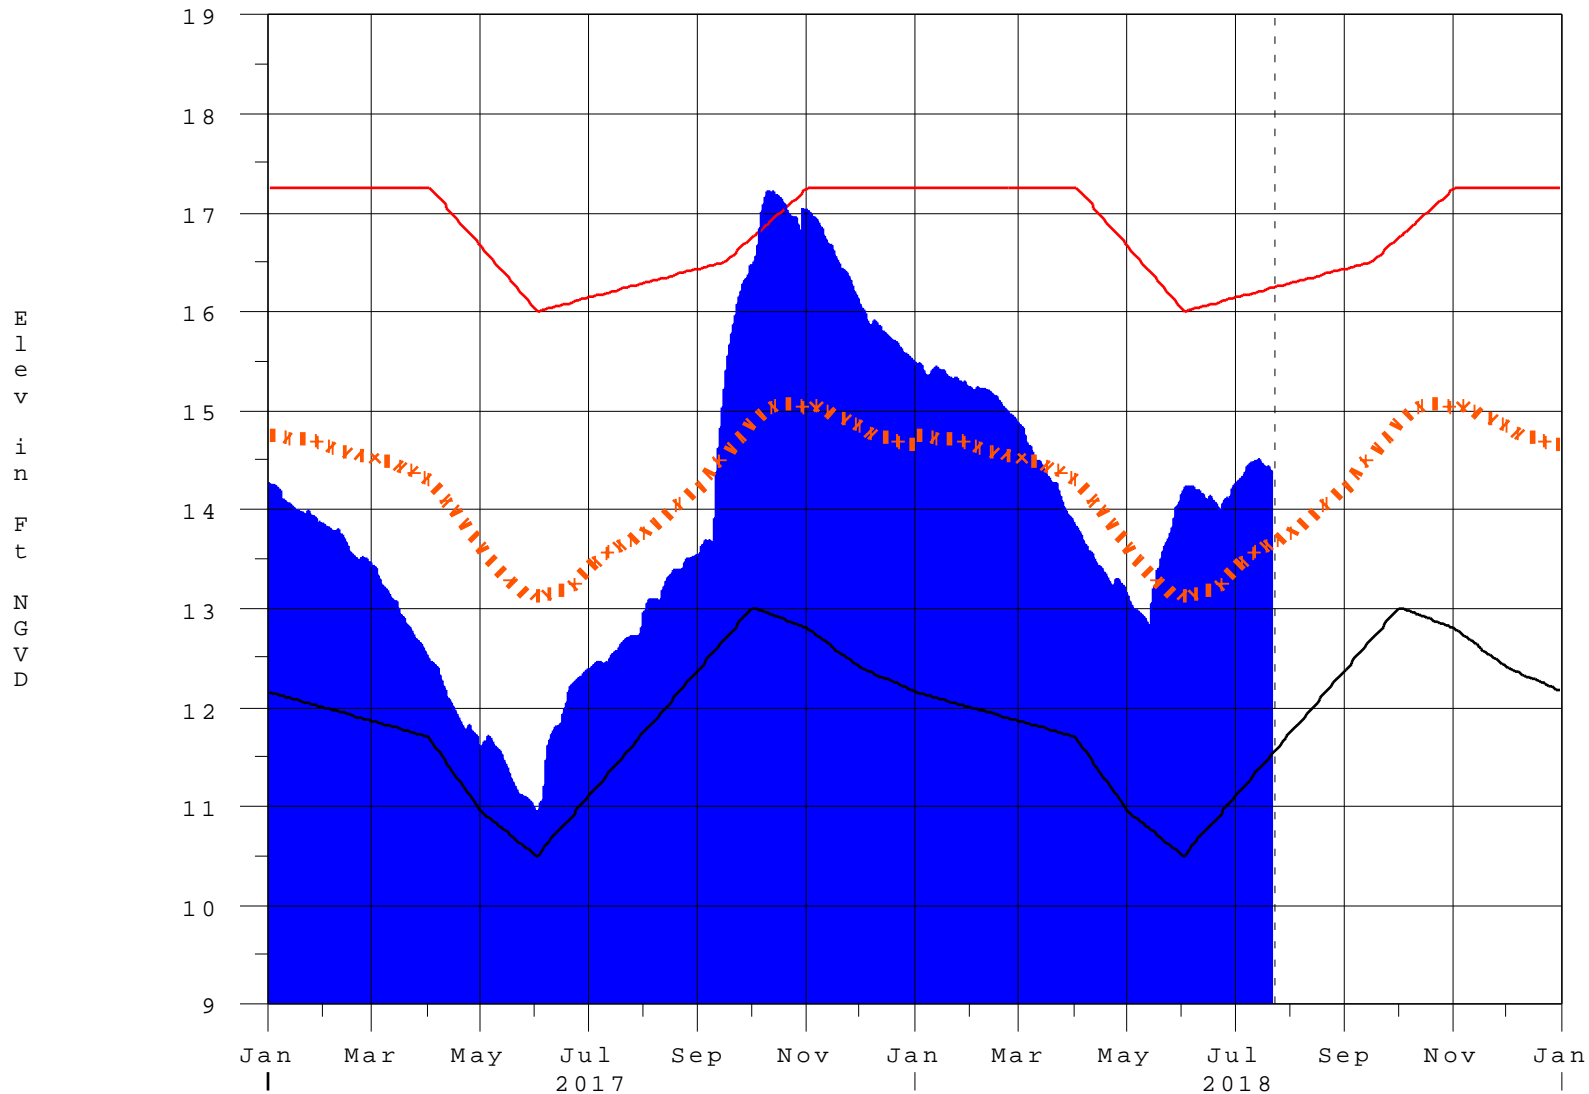

Lake Okeechobee

22JUL18 23:45:23

- High Lake Management
- Okeechobee Avg Elev
- Average Elev [1965-2007]
- Water Shortage Management