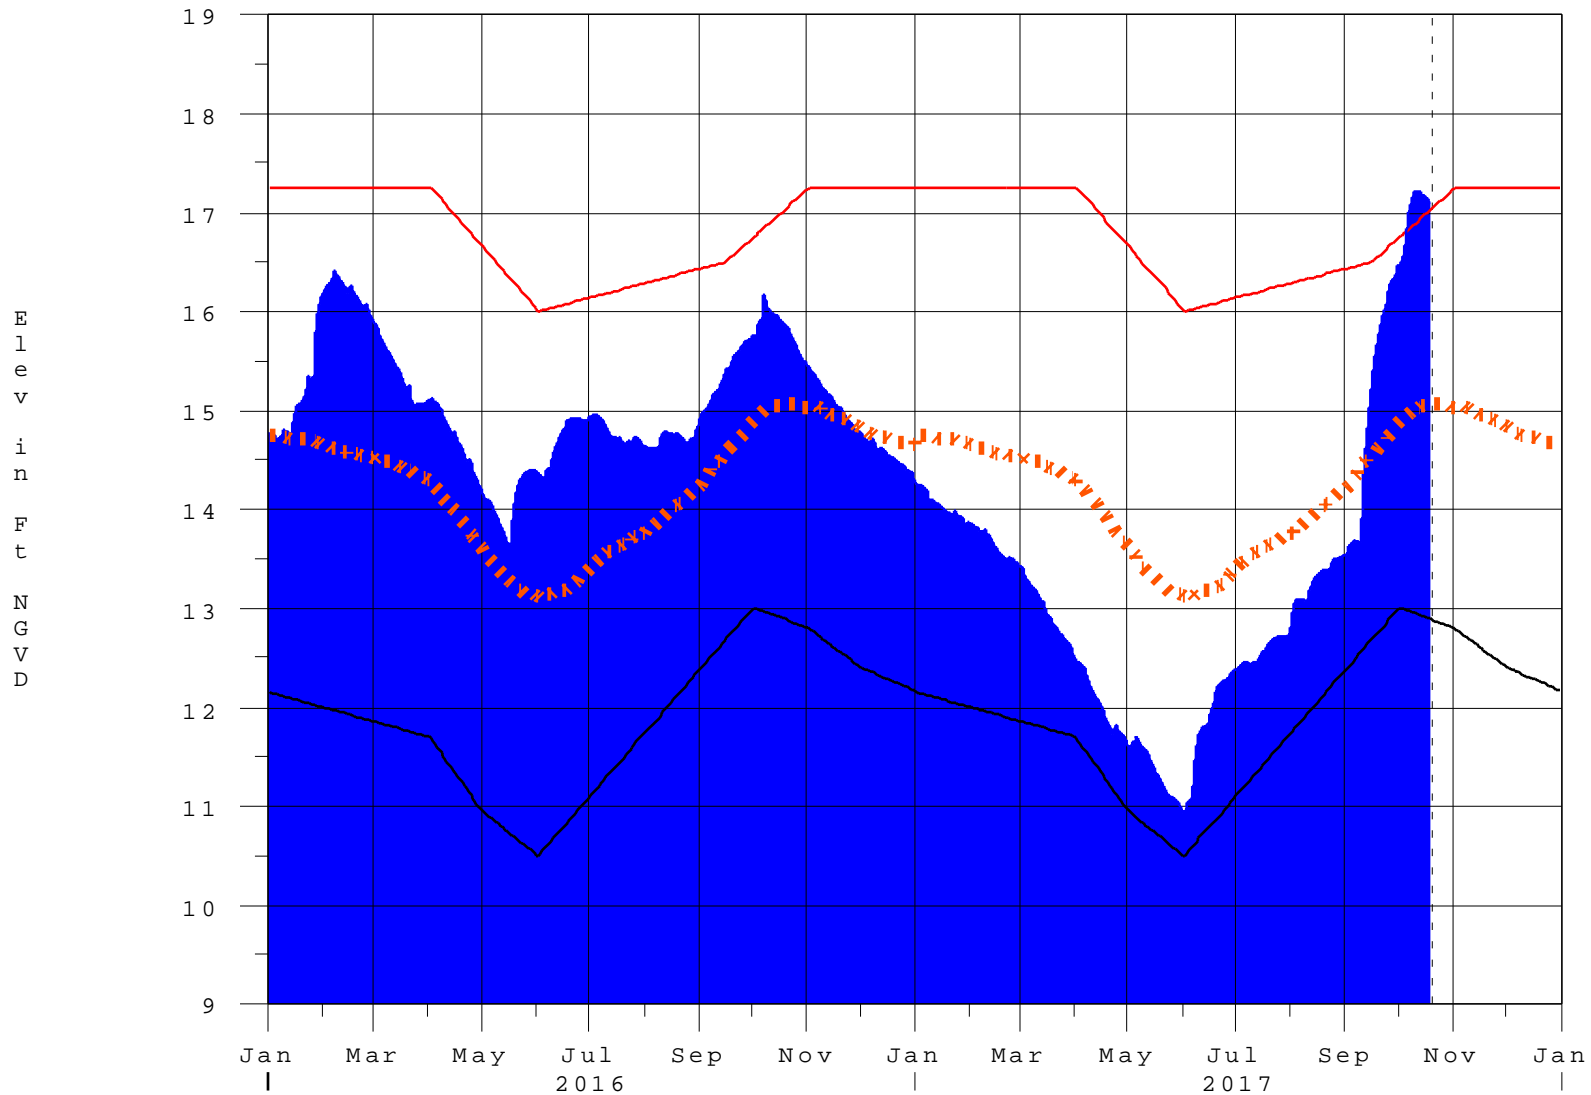

Lake Okeechobee

19OCT17 23:00:27

- High Lake Management
- Okeechobee Avg Elev
- Average Elev [1965-2007]
- Water Shortage Management