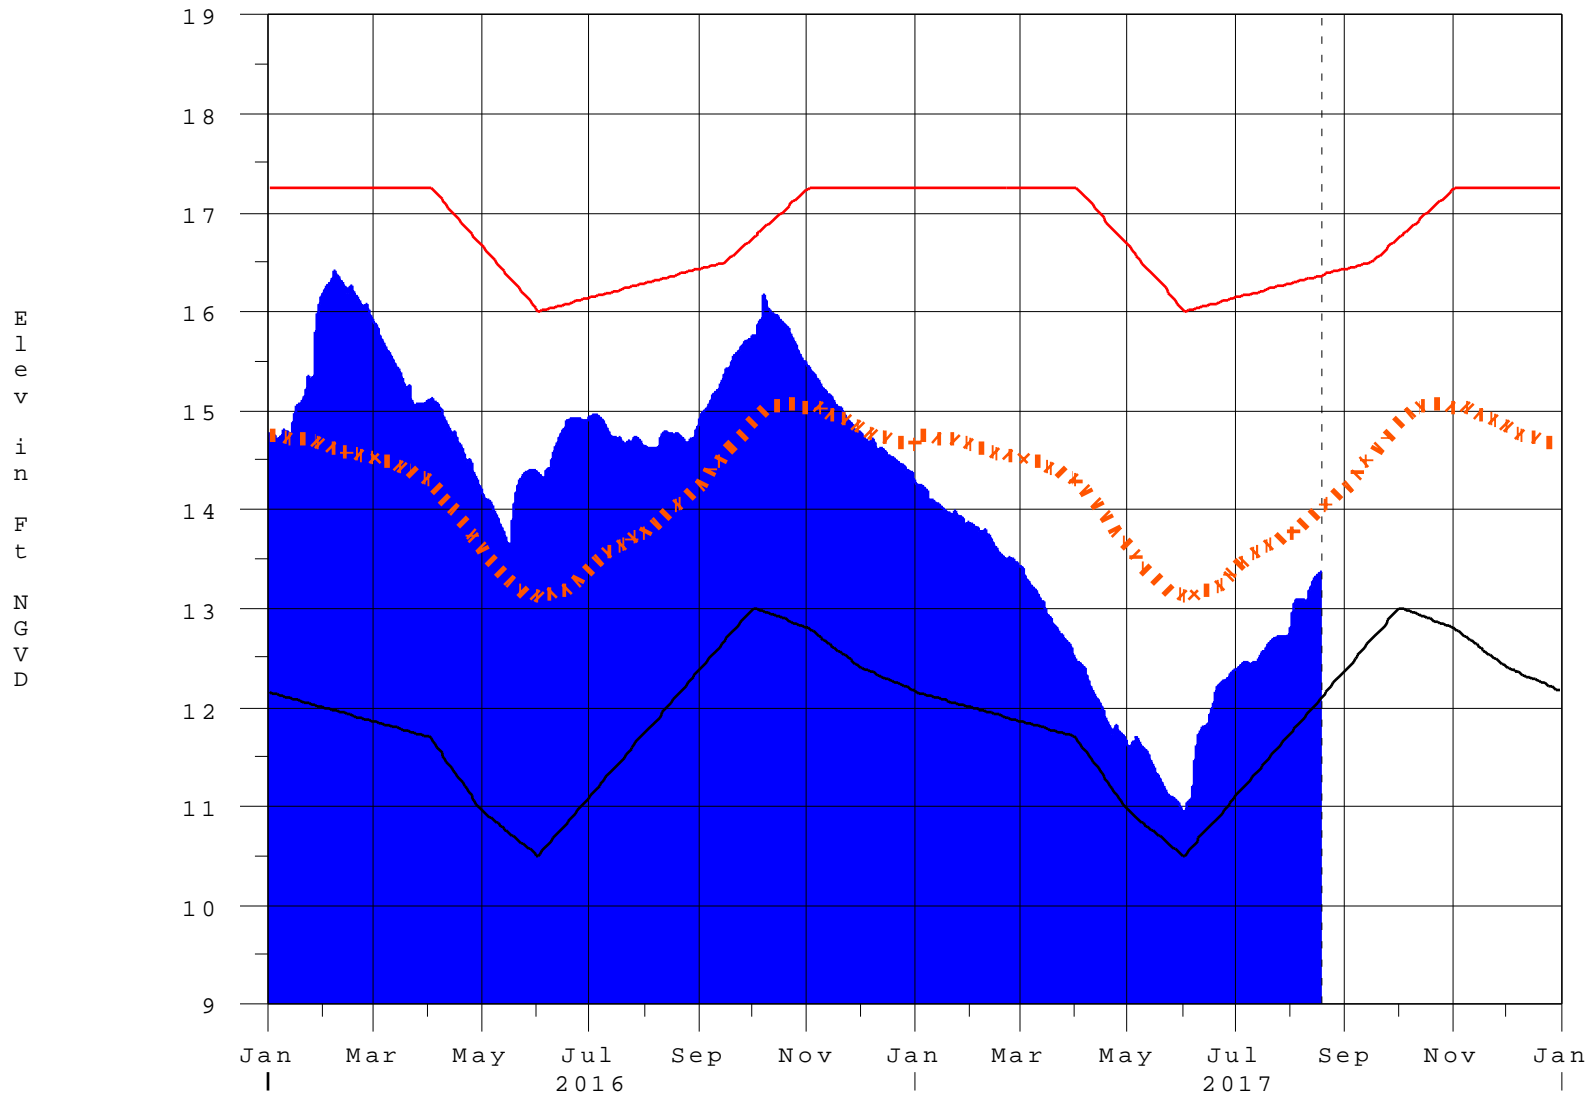

# Lake Okeechobee

18AUG17 17:30:21

- High Lake Management
- Okeechobee Avg Elev
- Average Elev [1965-2007]
- Water Shortage Management