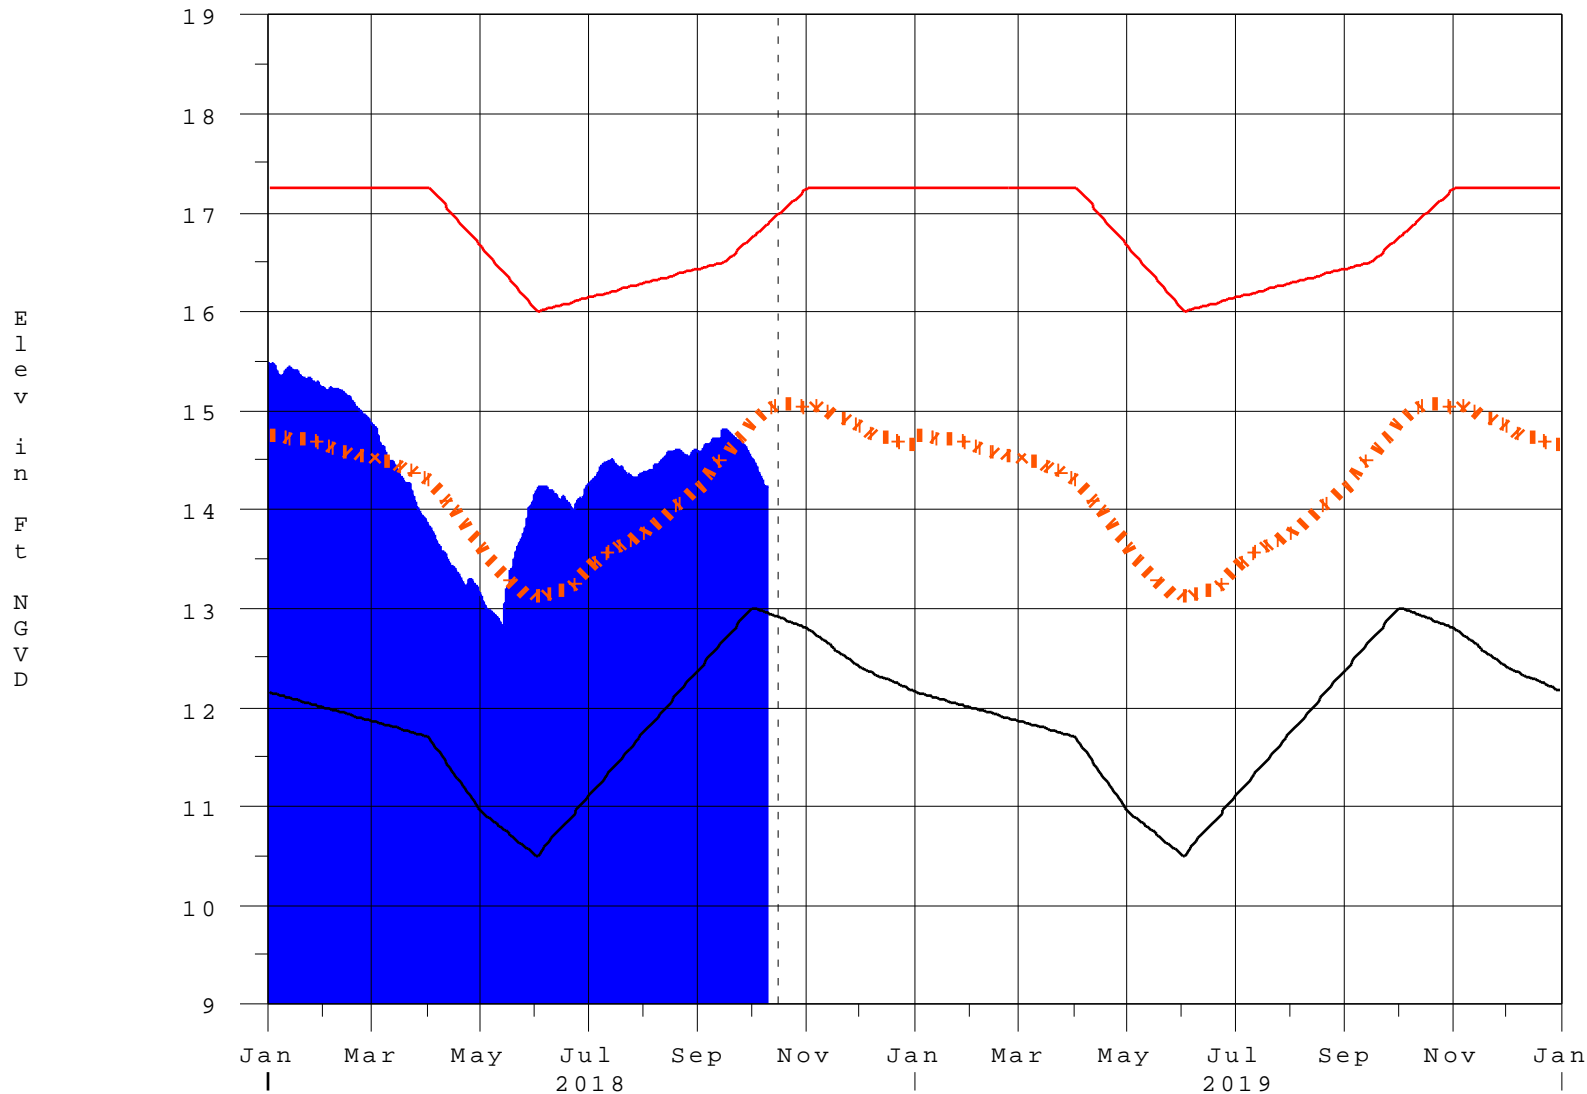

Lake Okeechobee

15OCT18 23:45:23

- High Lake Management
- Okeechobee Avg Elev
- Average Elev [1965-2007]
- Water Shortage Management