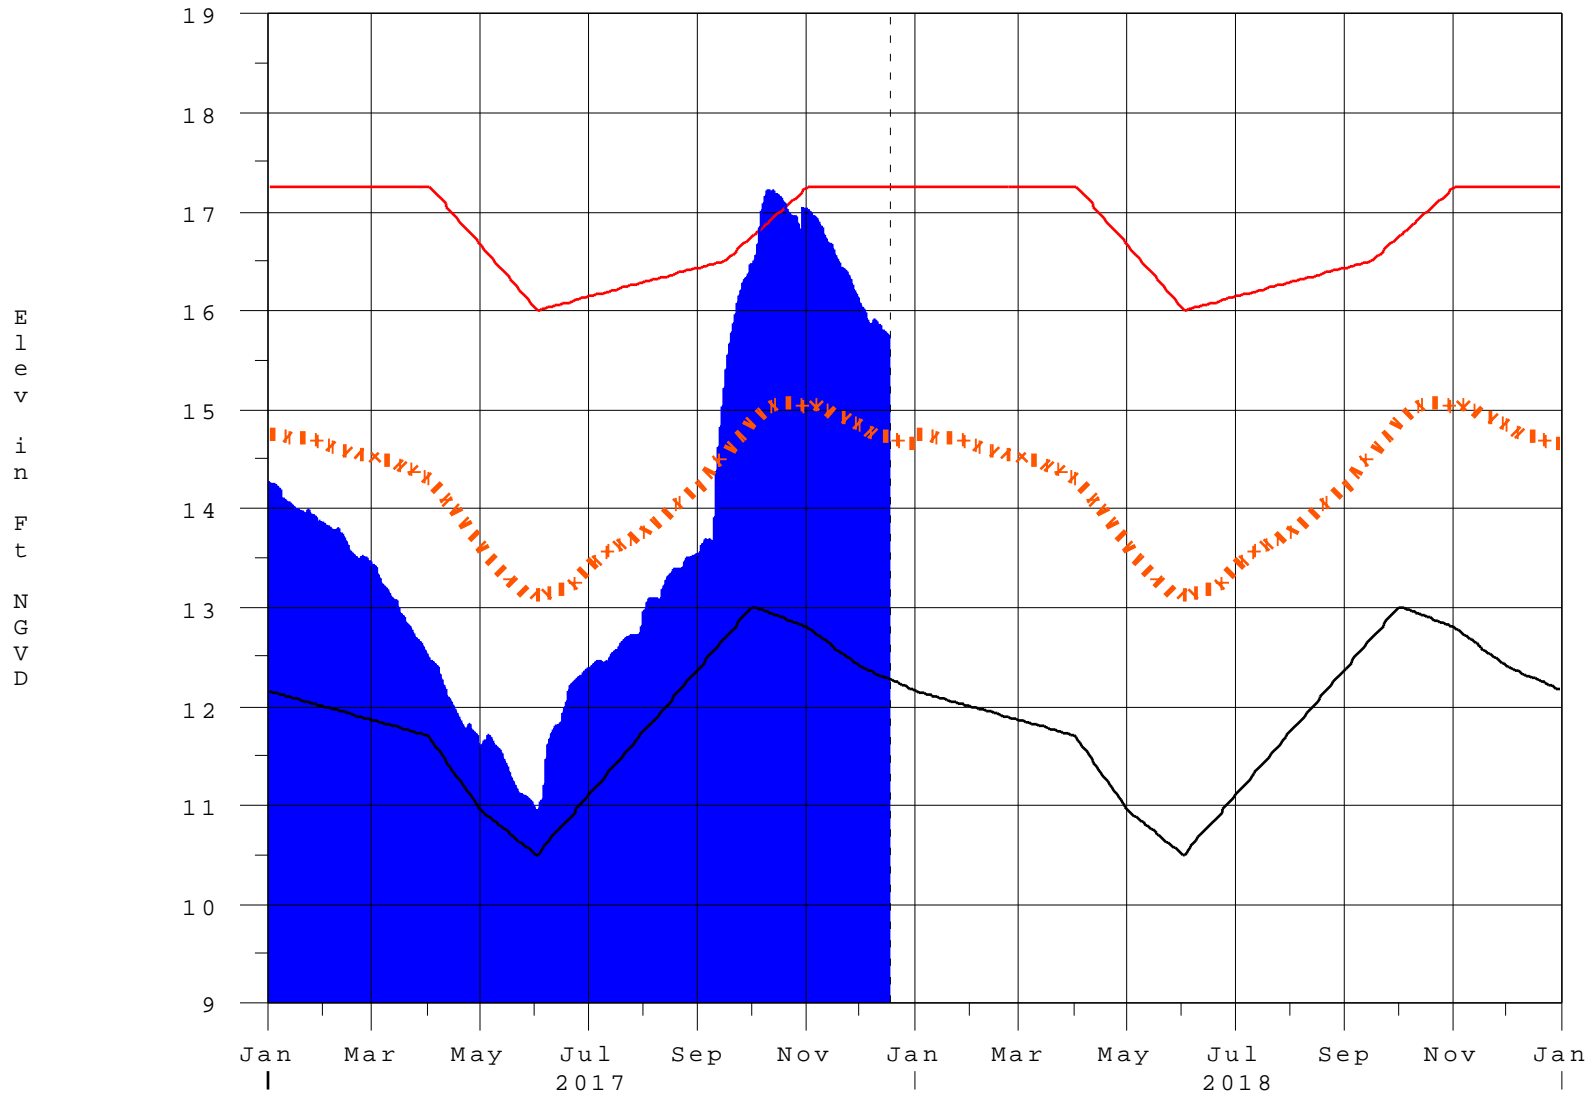

Lake Okeechobee

18DEC17 09:30:28

- High Lake Management
- Okeechobee Avg Elev
- Average Elev [1965-2007]
- Water Shortage Management