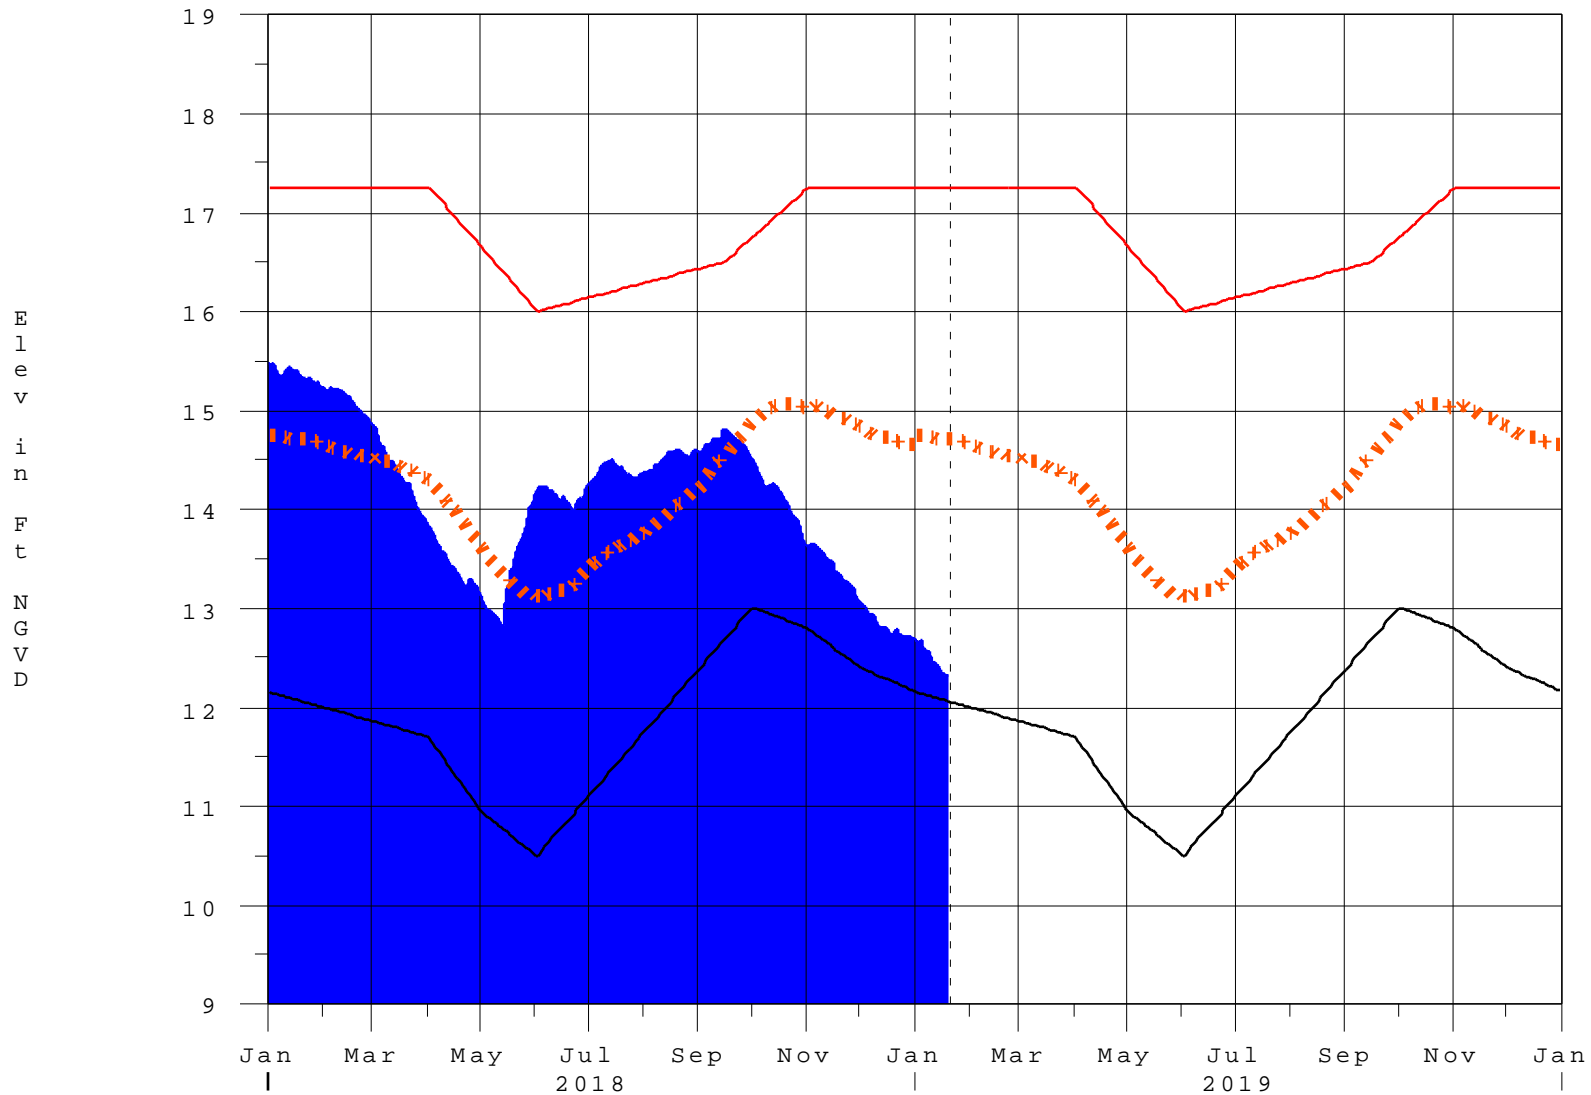

Lake Okeechobee

20JAN19 15:45:23

- High Lake Management
- Okeechobee Avg Elev
- Average Elev [1965-2007]
- Water Shortage Management