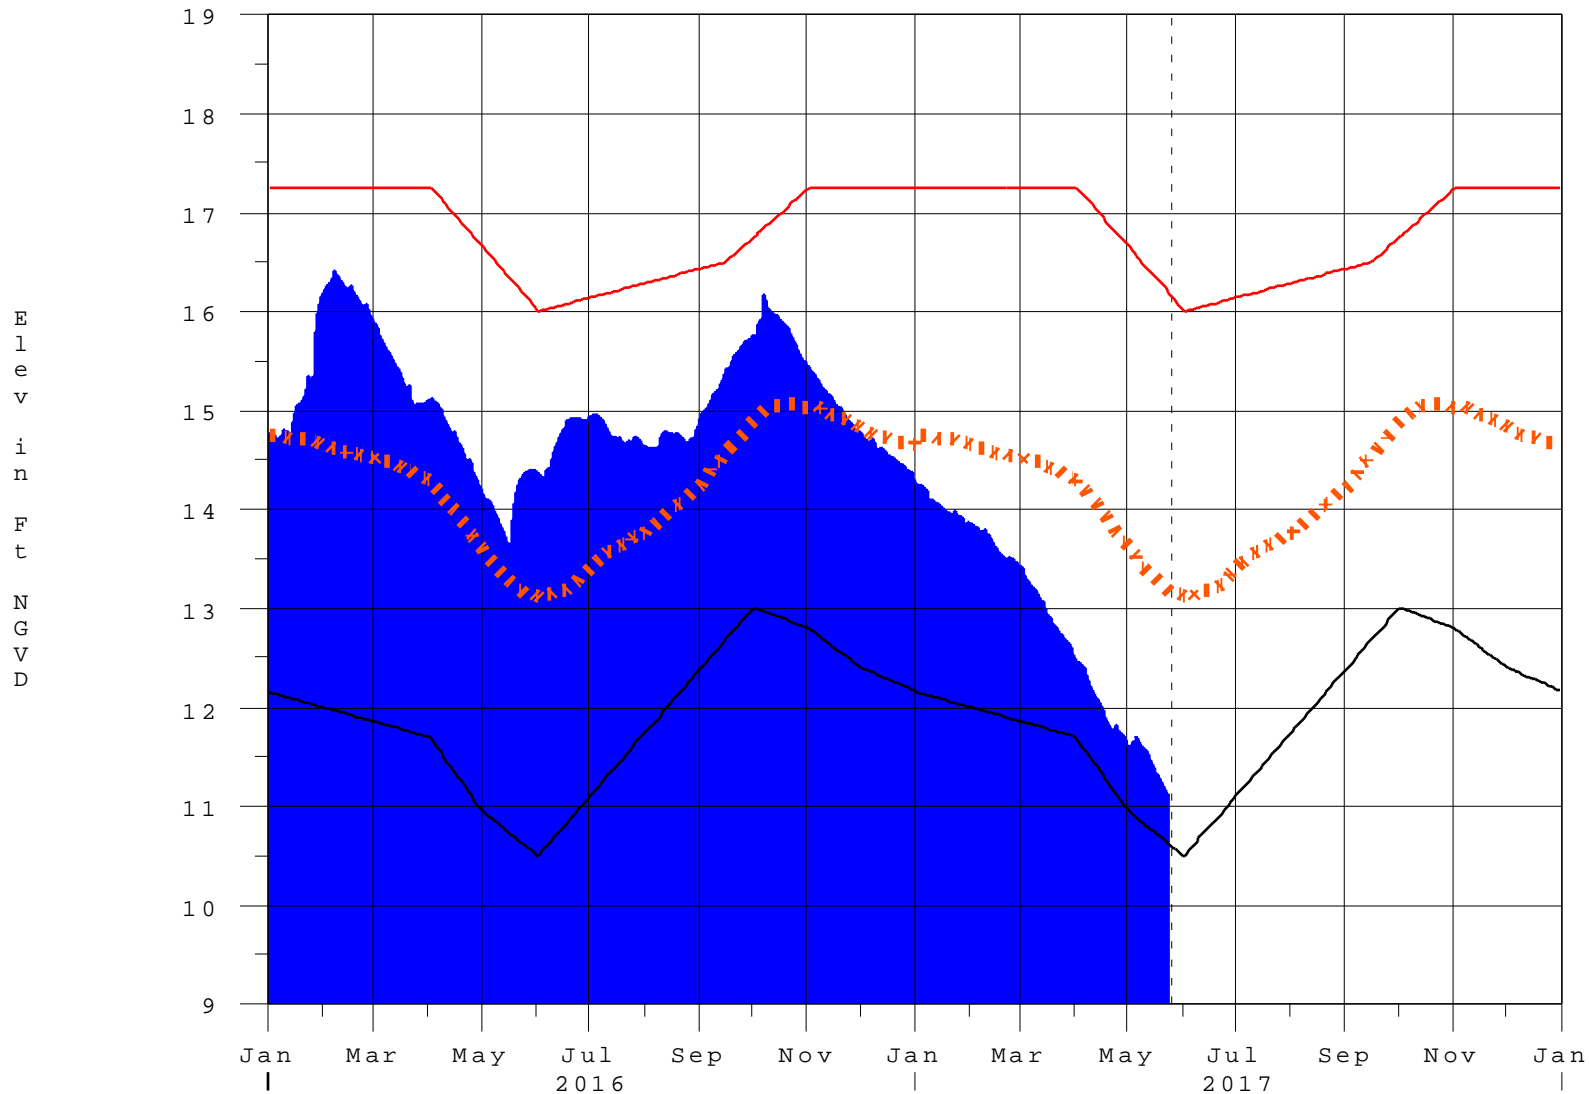

# Lake Okeechobee

25MAY17 23:45:20

- High Lake Management
- Okeechobee Avg Elev
- Average Elev [1965-2007]
- Water Shortage Management