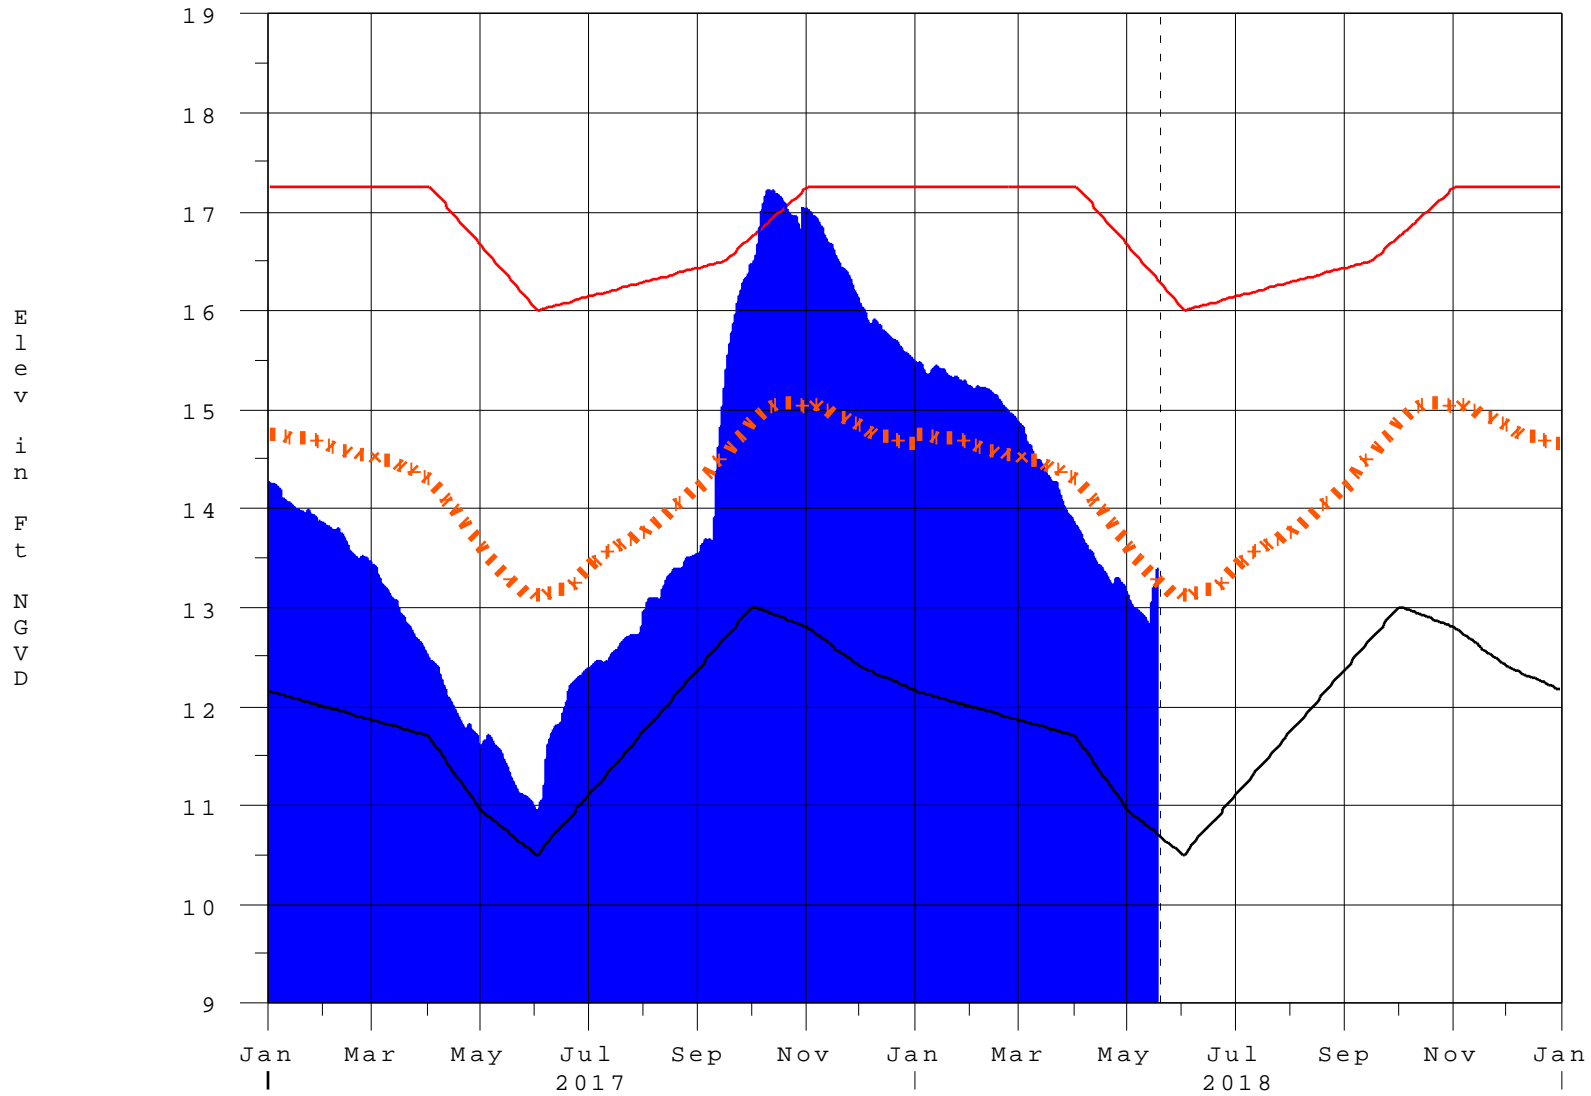

# Lake Okeechobee

19MAY18 23:45:23

- High Lake Management
- Okeechobee Avg Elev
- Average Elev [1965-2007]
- Water Shortage Management