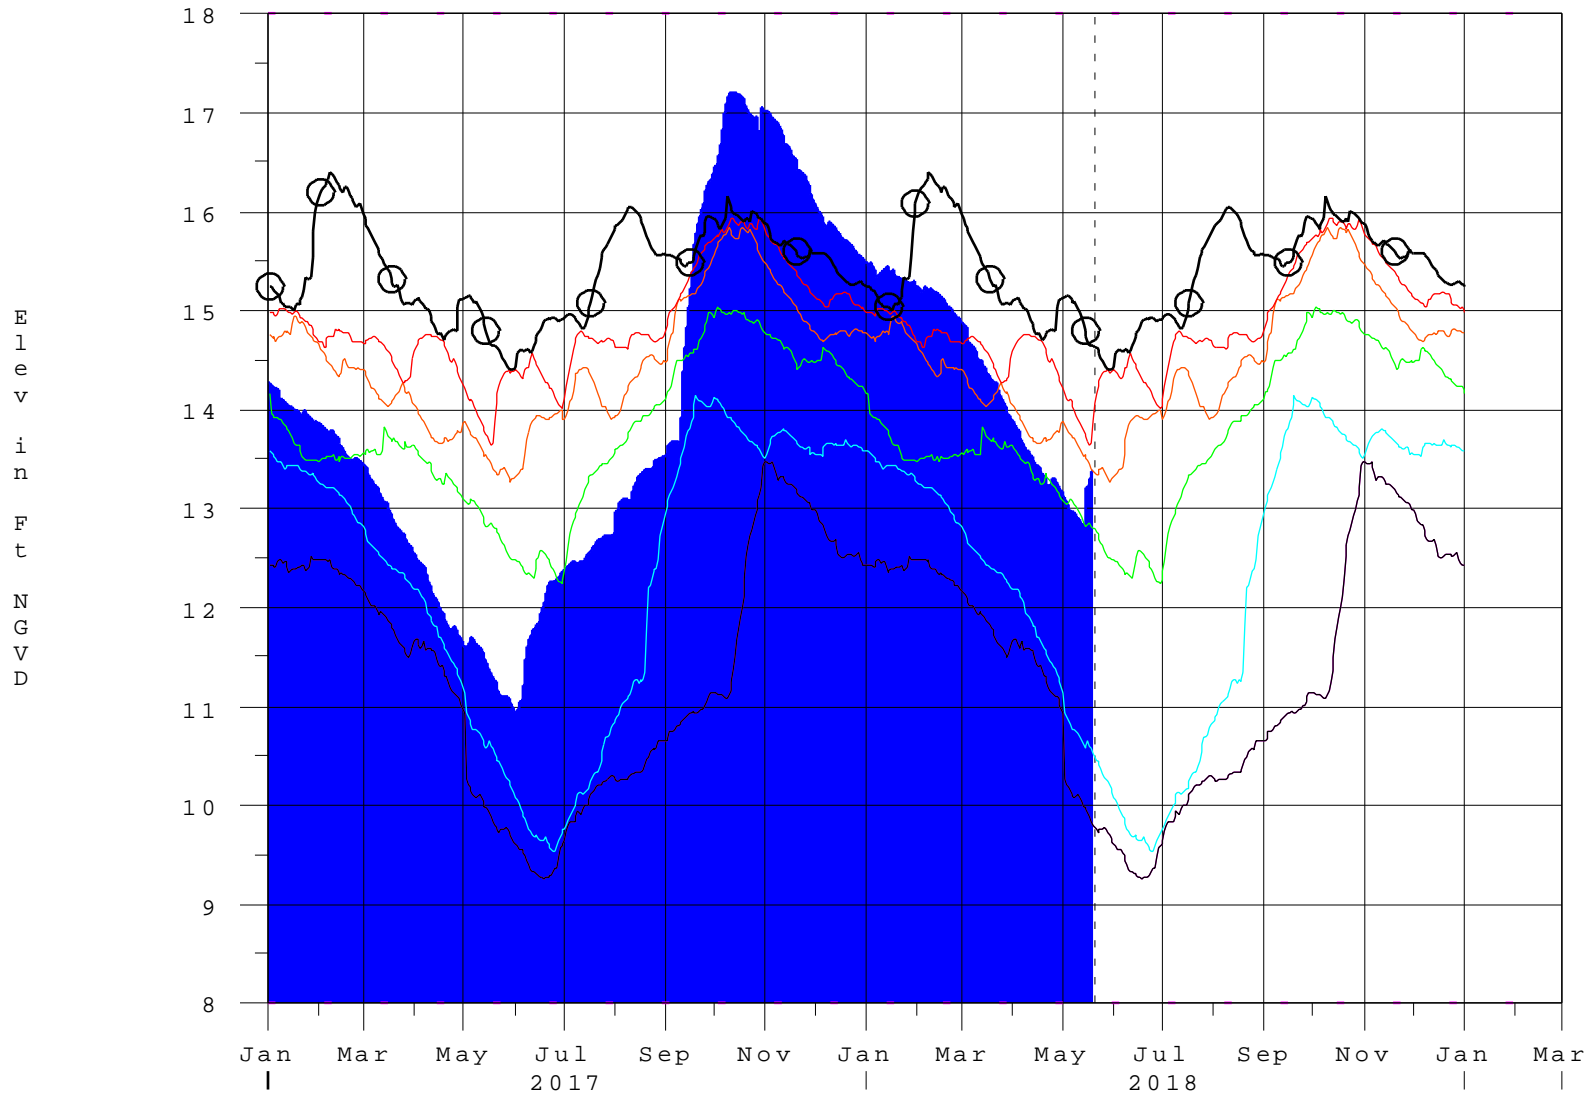

Lake Okeechobee Compared to May 2008-Dec 2016 (LORS) Exceedance Statistics

19MAY18 23:45:37

- | | | | |
|---|----------------------|---|------------------|
| — | Okeechobee Avg Elev. | — | 25% Exceed Value |
| — | 90% Exceed Value | — | 10% Exceed Value |
| — | 75% Exceed Value | — | Min Exceed Value |
| — | 50% Exceed Value | ○ | Max Exceed Value |