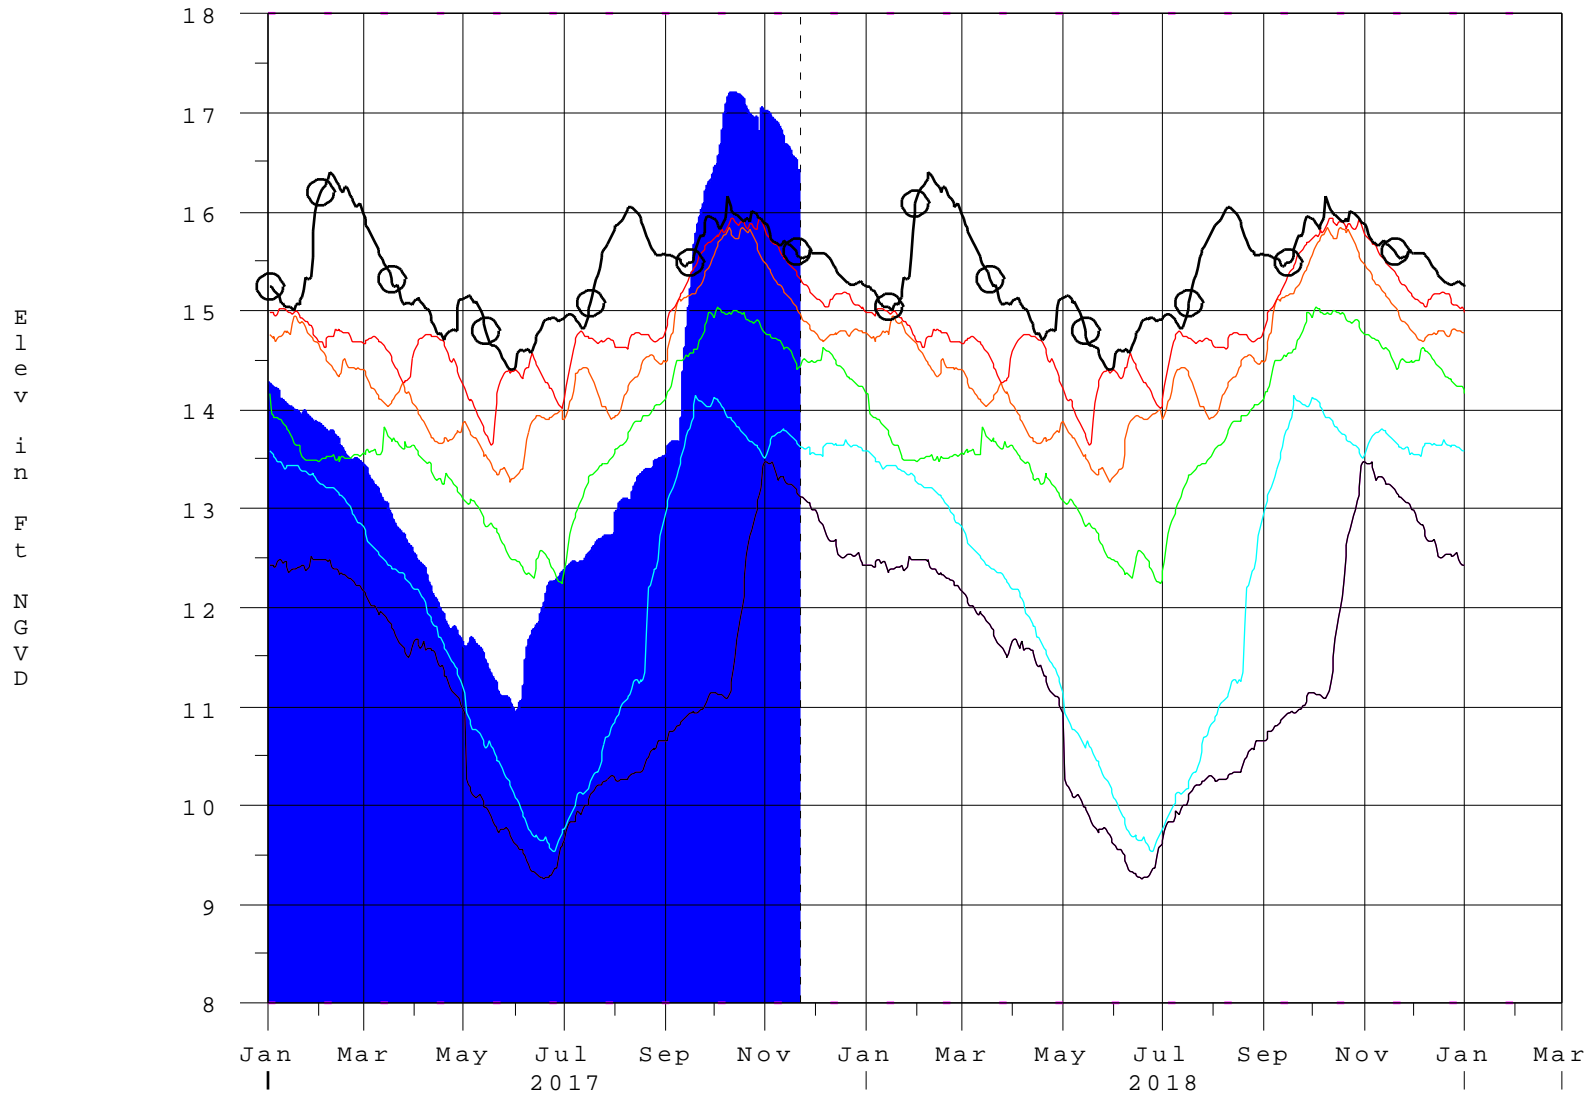

Lake Okeechobee Compared to May 2008-Dec 2016 (LORS) Exceedance Statistics

22NOV17 06:00:44

- | | | | |
|---|----------------------|---|------------------|
| — | Okeechobee Avg Elev. | — | 25% Exceed Value |
| — | 90% Exceed Value | — | 10% Exceed Value |
| — | 75% Exceed Value | — | Min Exceed Value |
| — | 50% Exceed Value | ○ | Max Exceed Value |