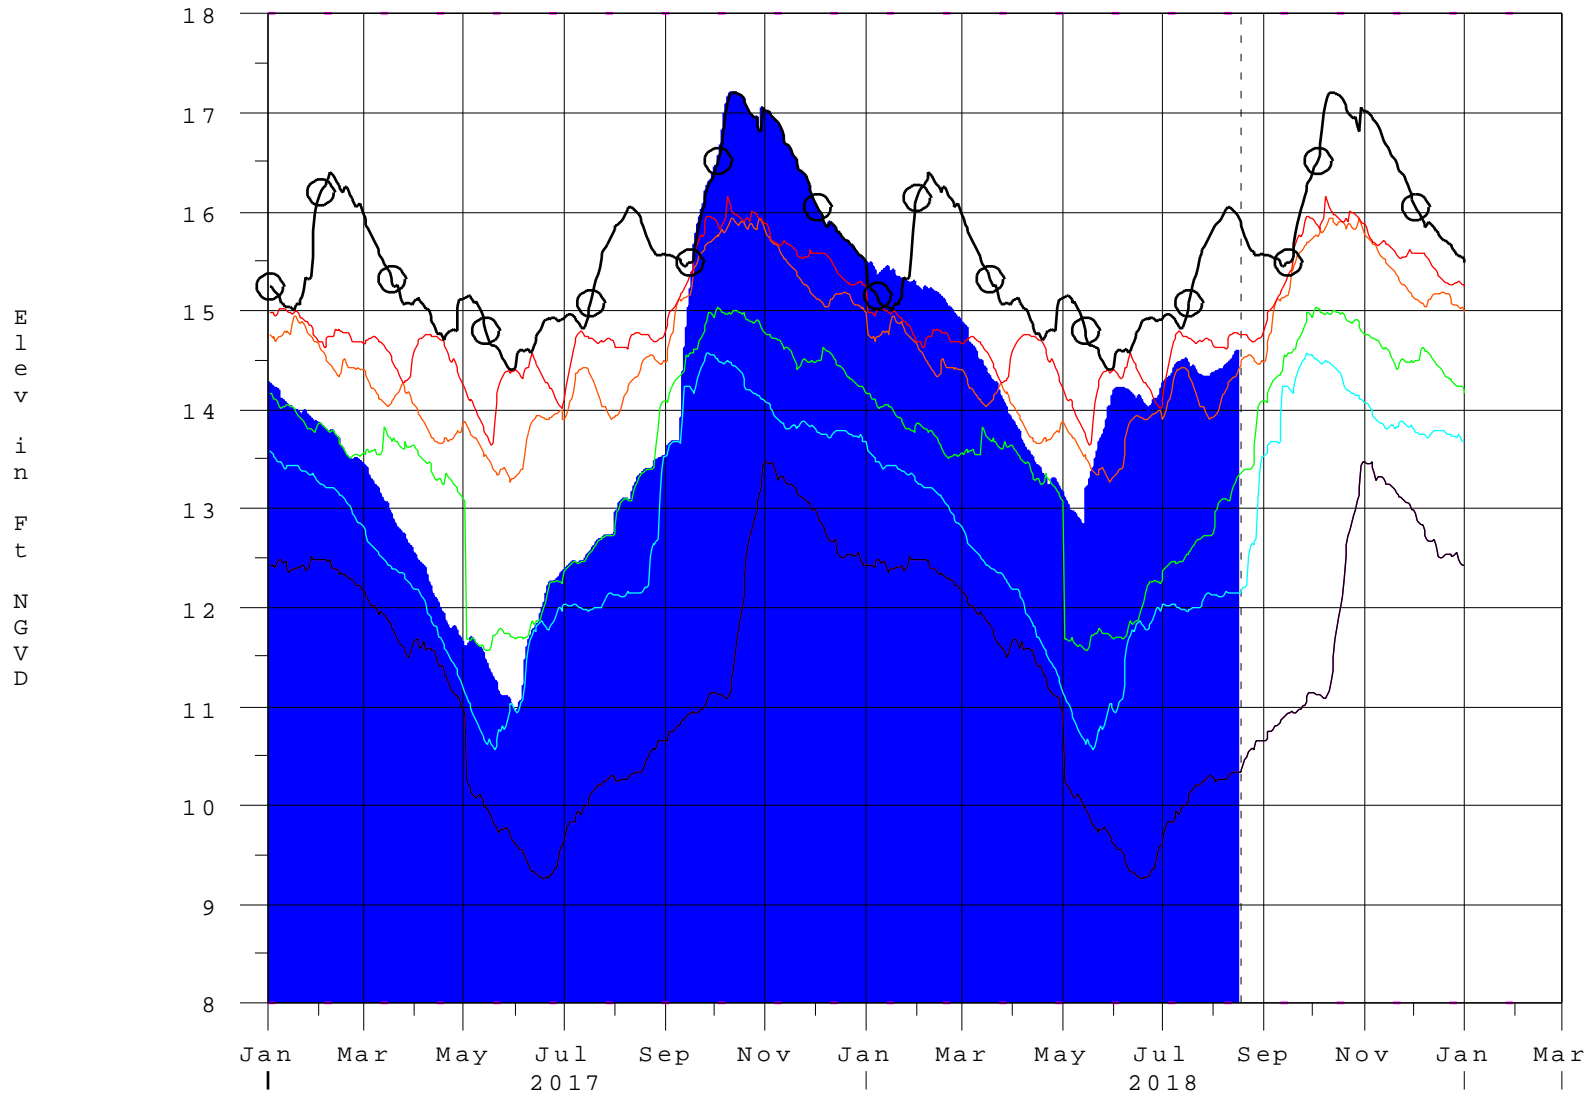

Lake Okeechobee Compared to May 2008-Dec 2017 (LORS) Exceedance Statistics

17AUG18 18:17:28

- | | | | |
|---|----------------------|---|------------------|
| — | Okeechobee Avg Elev. | — | 25% Exceed Value |
| — | 90% Exceed Value | — | 10% Exceed Value |
| — | 75% Exceed Value | — | Min Exceed Value |
| — | 50% Exceed Value | ○ | Max Exceed Value |