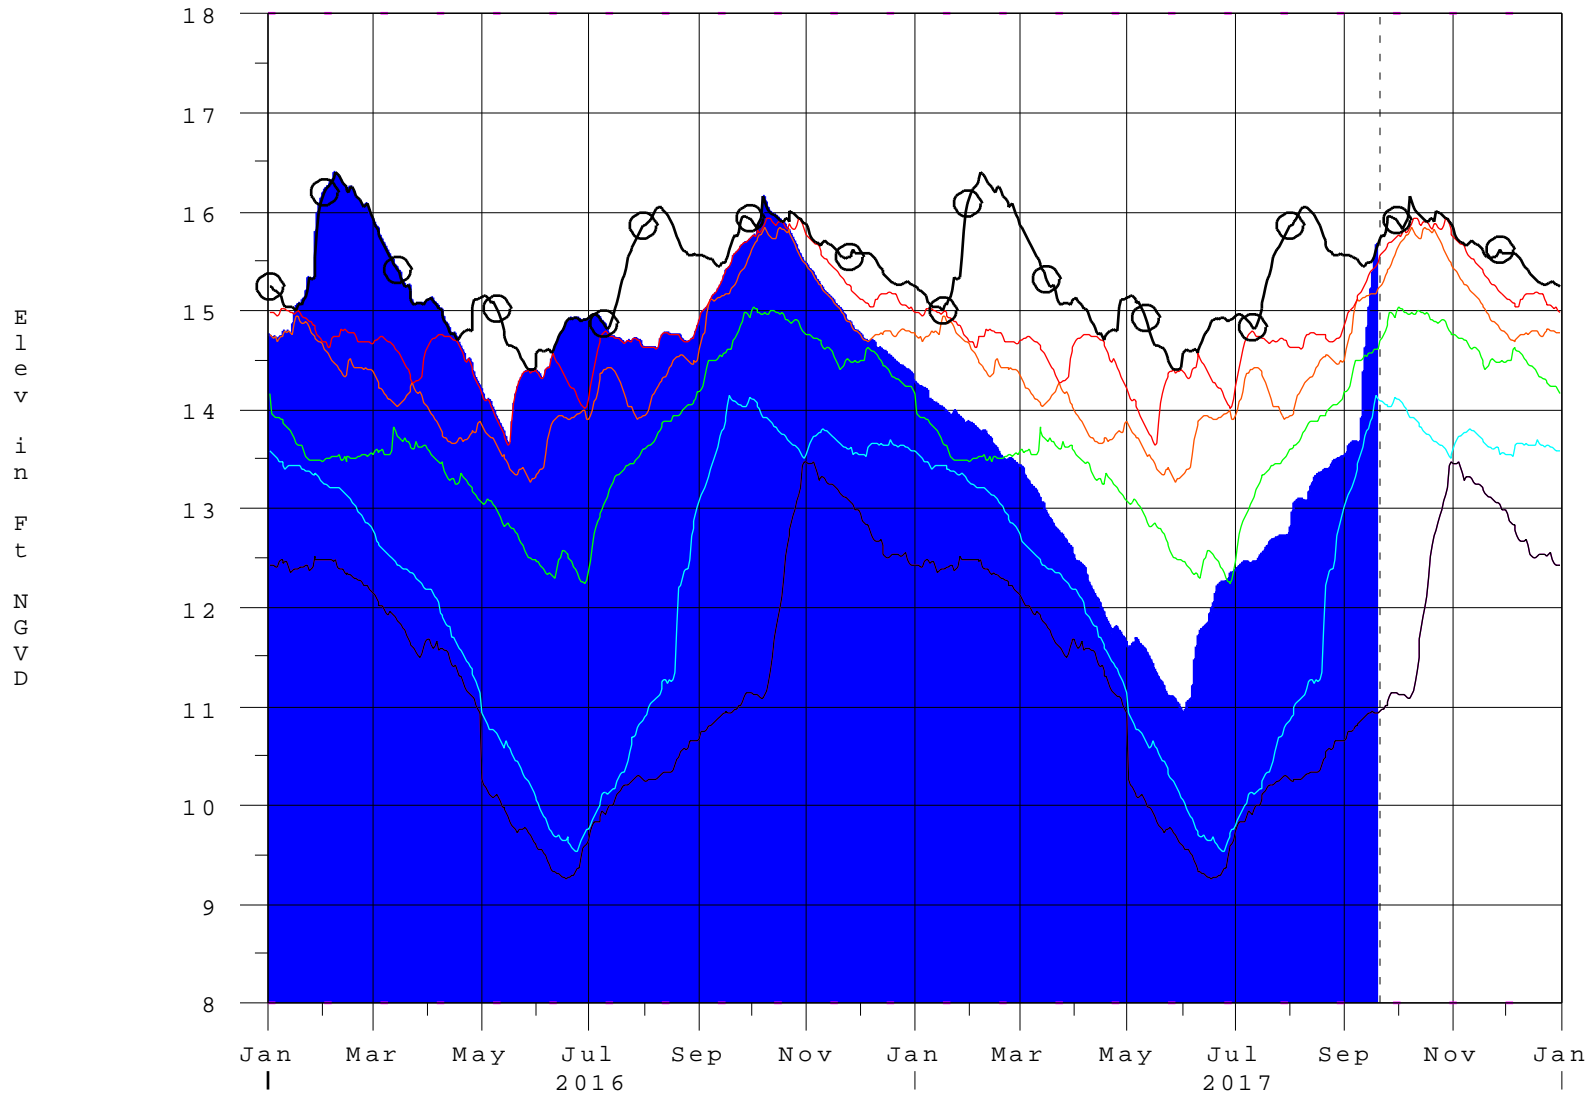

Lake Okeechobee Compared to May 2008-Dec 2016 (LORS) Exceedance Statistics

19SEP17 23:45:30

- | | | | |
|--|----------------------|--|------------------|
| | Okeechobee Avg Elev. | | 25% Exceed Value |
| | 90% Exceed Value | | 10% Exceed Value |
| | 75% Exceed Value | | Min Exceed Value |
| | 50% Exceed Value | | Max Exceed Value |