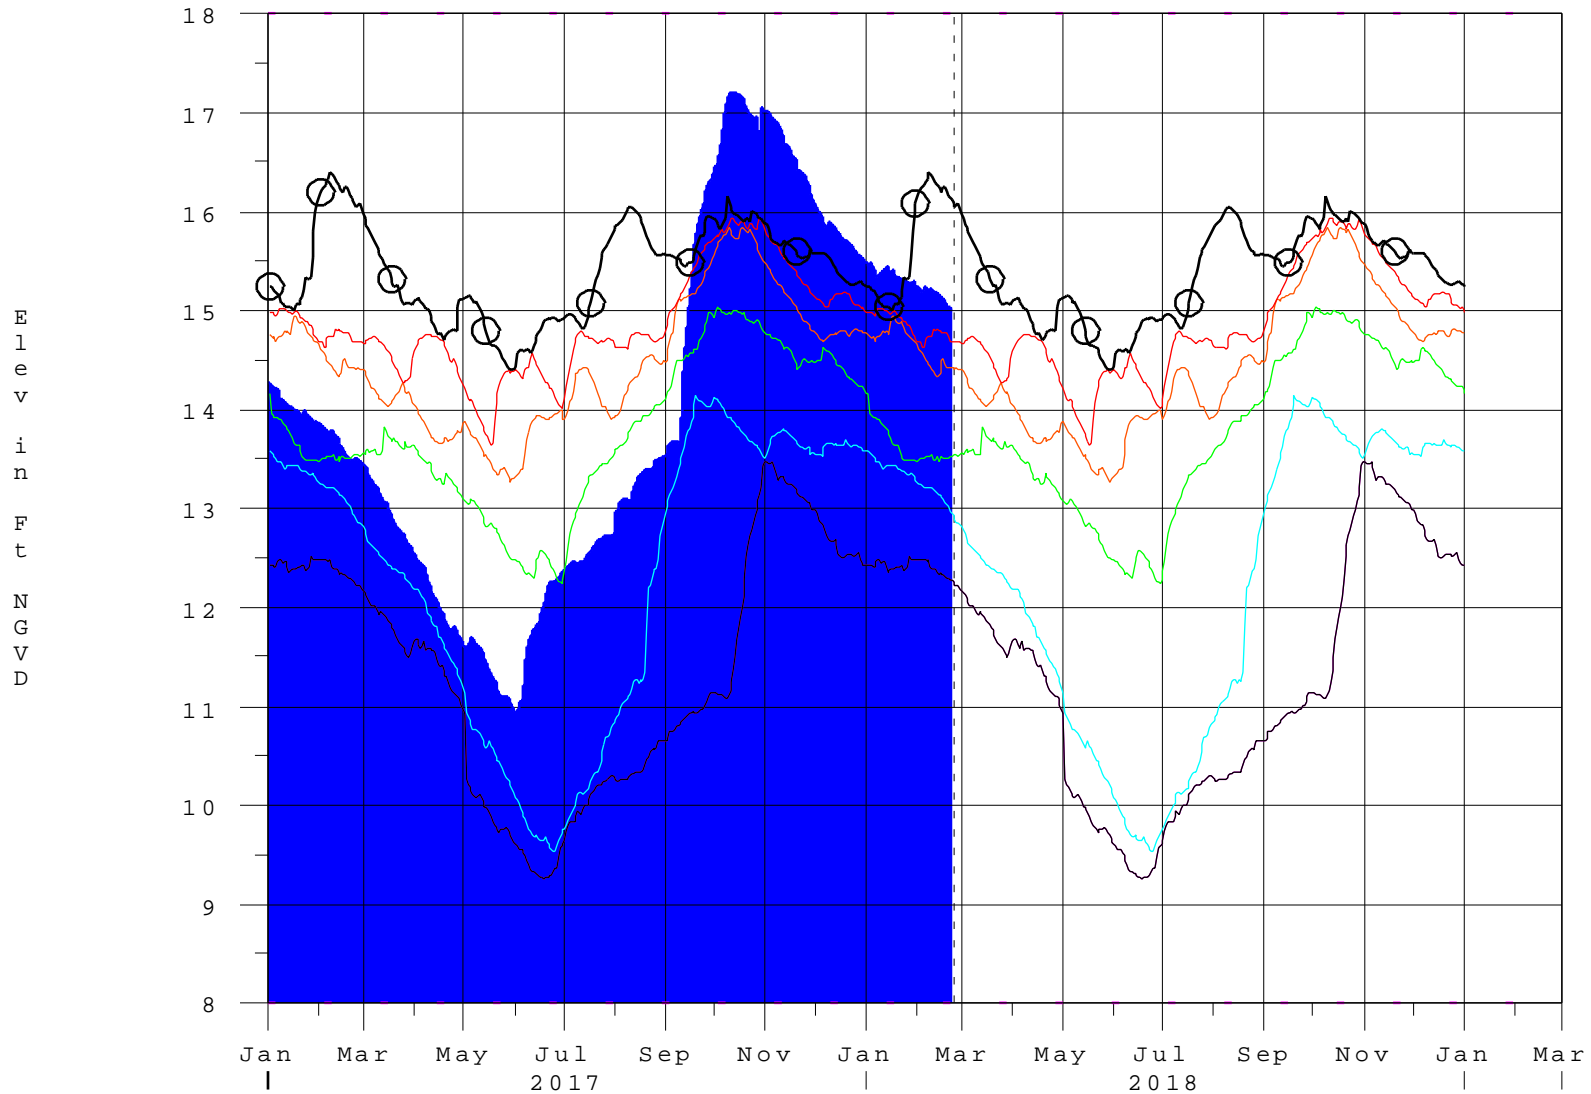

Lake Okeechobee Compared to May 2008-Dec 2016 (LORS) Exceedance Statistics

22FEB18 23:45:43

- | | | | |
|---|----------------------|---|------------------|
| — | Okeechobee Avg Elev. | — | 25% Exceed Value |
| — | 90% Exceed Value | — | 10% Exceed Value |
| — | 75% Exceed Value | — | Min Exceed Value |
| — | 50% Exceed Value | ○ | Max Exceed Value |