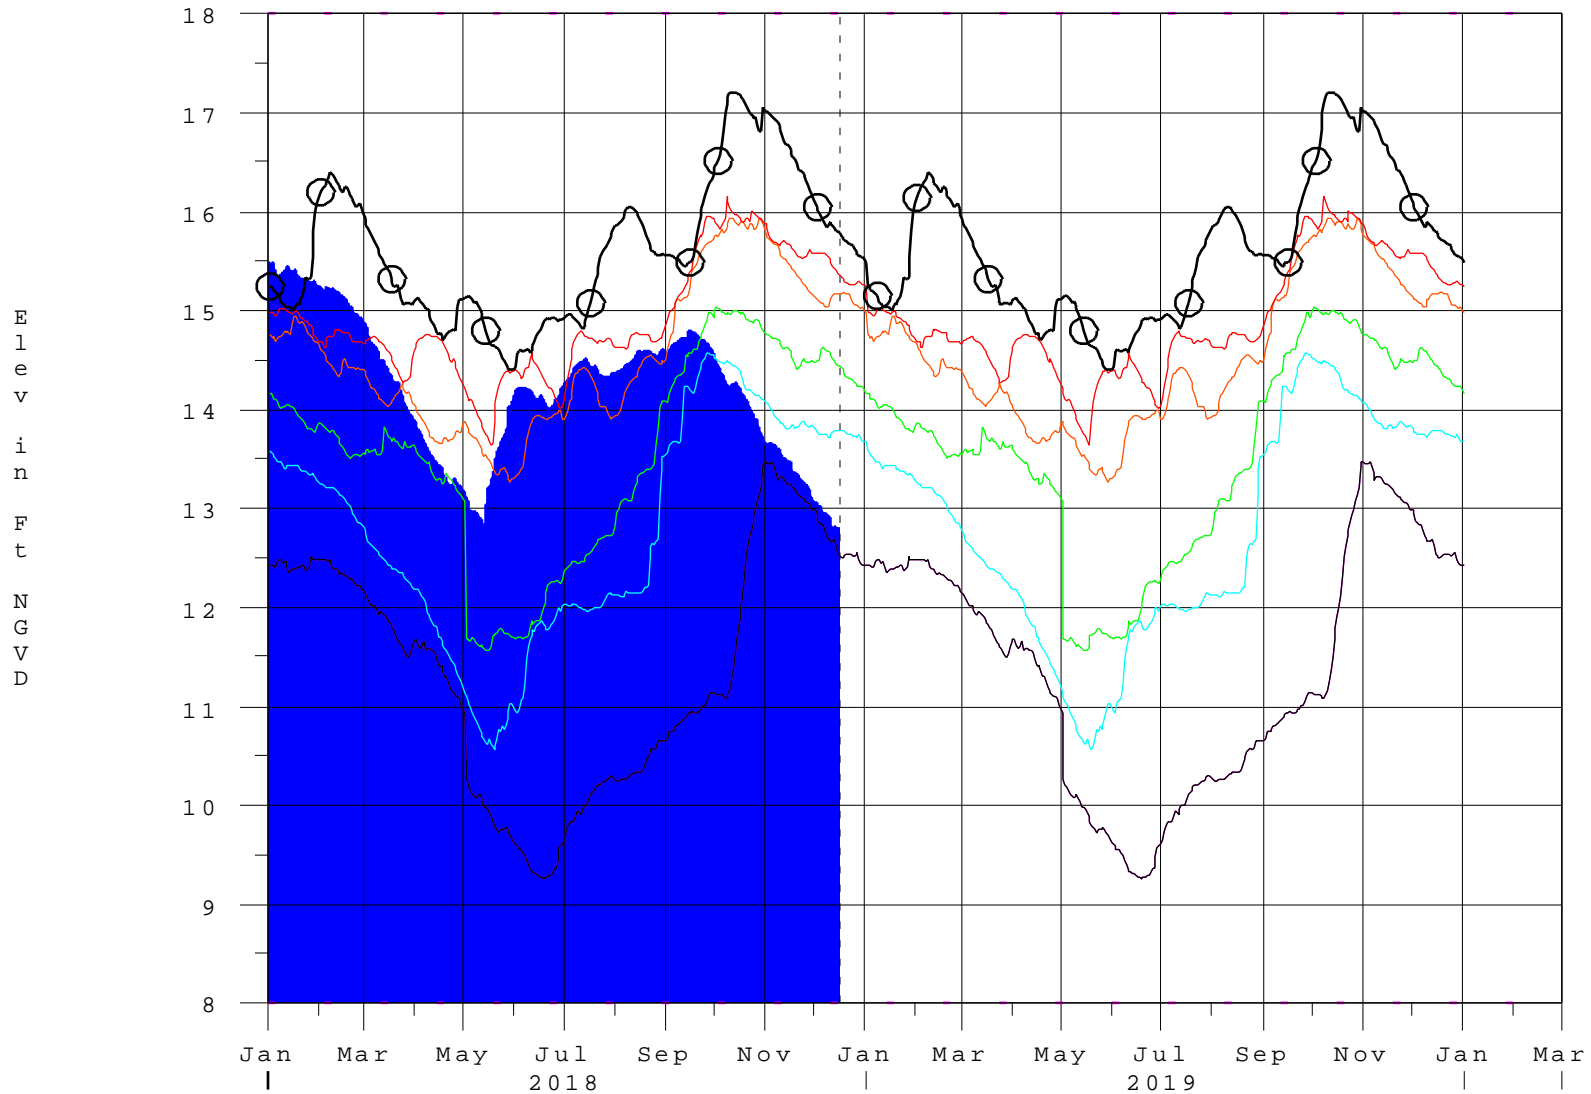

Lake Okeechobee Compared to May 2008-Dec 2017 (LORS) Exceedance Statistics

16DEC18 12:00:33

- | | | | |
|---|----------------------|---|------------------|
| — | Okeechobee Avg Elev. | — | 25% Exceed Value |
| — | 90% Exceed Value | — | 10% Exceed Value |
| — | 75% Exceed Value | — | Min Exceed Value |
| — | 50% Exceed Value | ○ | Max Exceed Value |