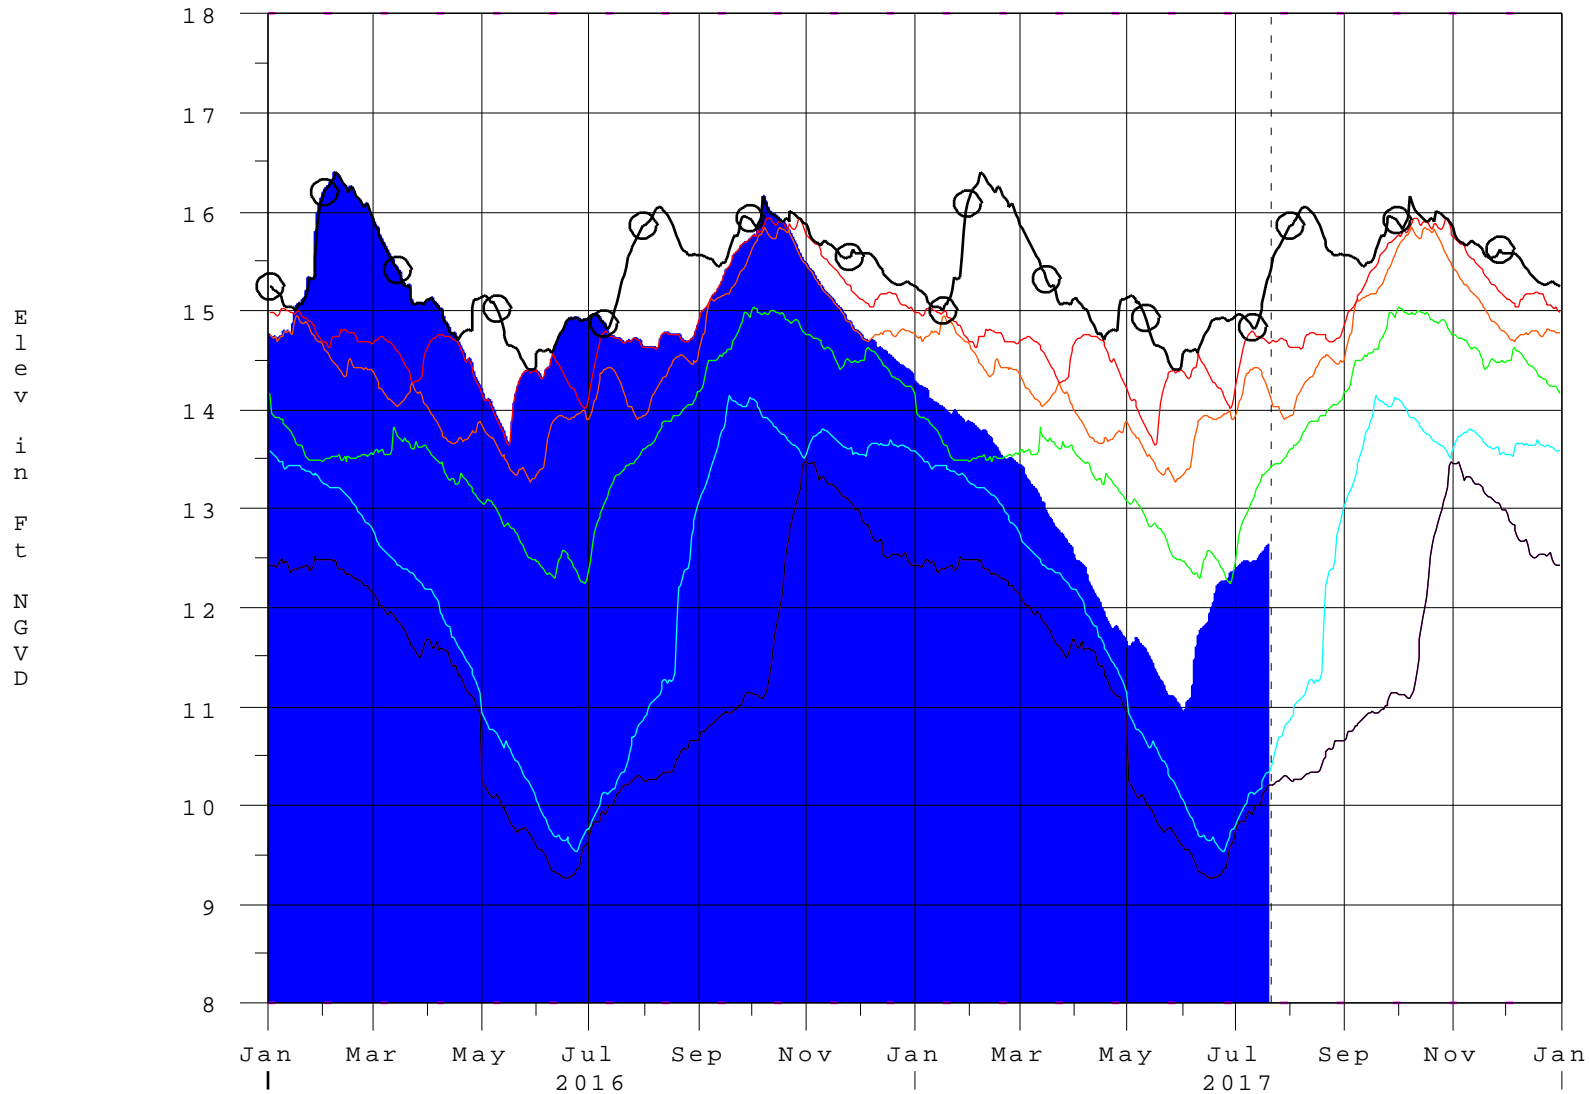

Lake Okeechobee Compared to May 2008-Dec 2016 (LORS) Exceedance Statistics

20JUL17 16:45:29

- | | | | |
|--|----------------------|--|------------------|
| | Okeechobee Avg Elev. | | 25% Exceed Value |
| | 90% Exceed Value | | 10% Exceed Value |
| | 75% Exceed Value | | Min Exceed Value |
| | 50% Exceed Value | | Max Exceed Value |