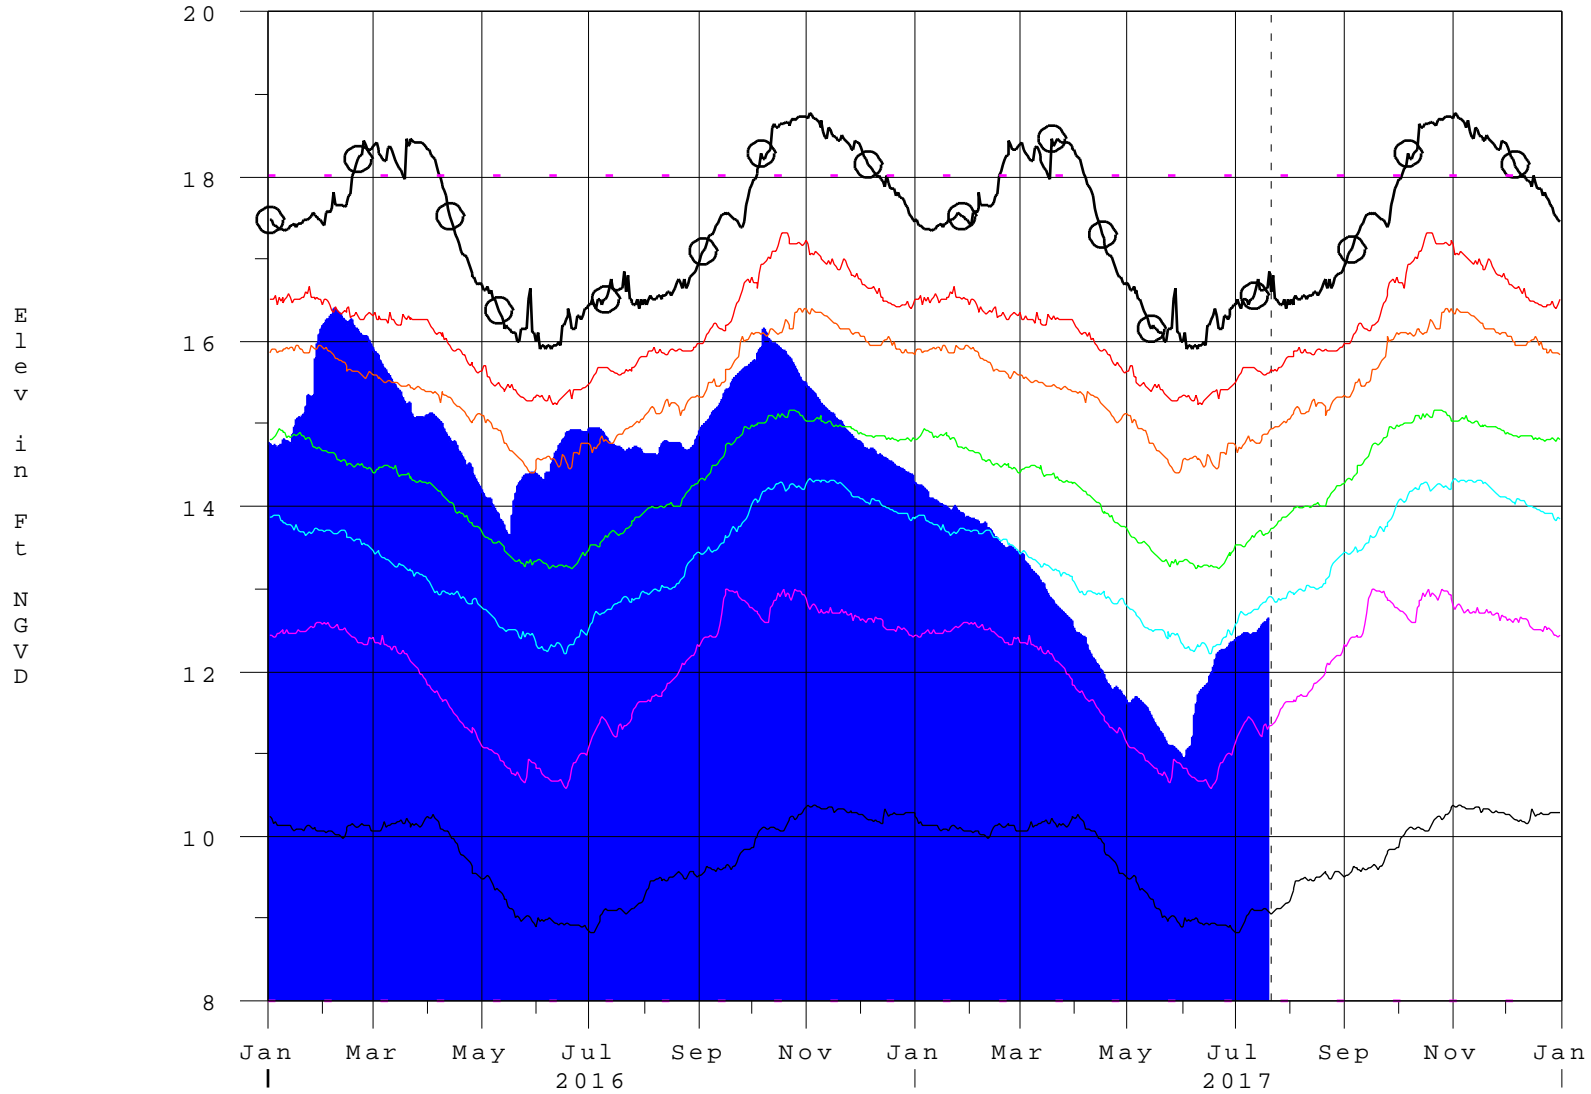

Lake Okeechobee Compared to 1931-2016 Exceedance Statistics

20JUL17 16:45:28

- | | | | |
|---|----------------------|---|------------------|
| — | Okeechobee Avg Elev. | — | 25% Exceed Value |
| — | 90% Exceed Value | — | 10% Exceed Value |
| — | 75% Exceed Value | — | Min Exceed Value |
| — | 50% Exceed Value | ○ | Max Exceed Value |