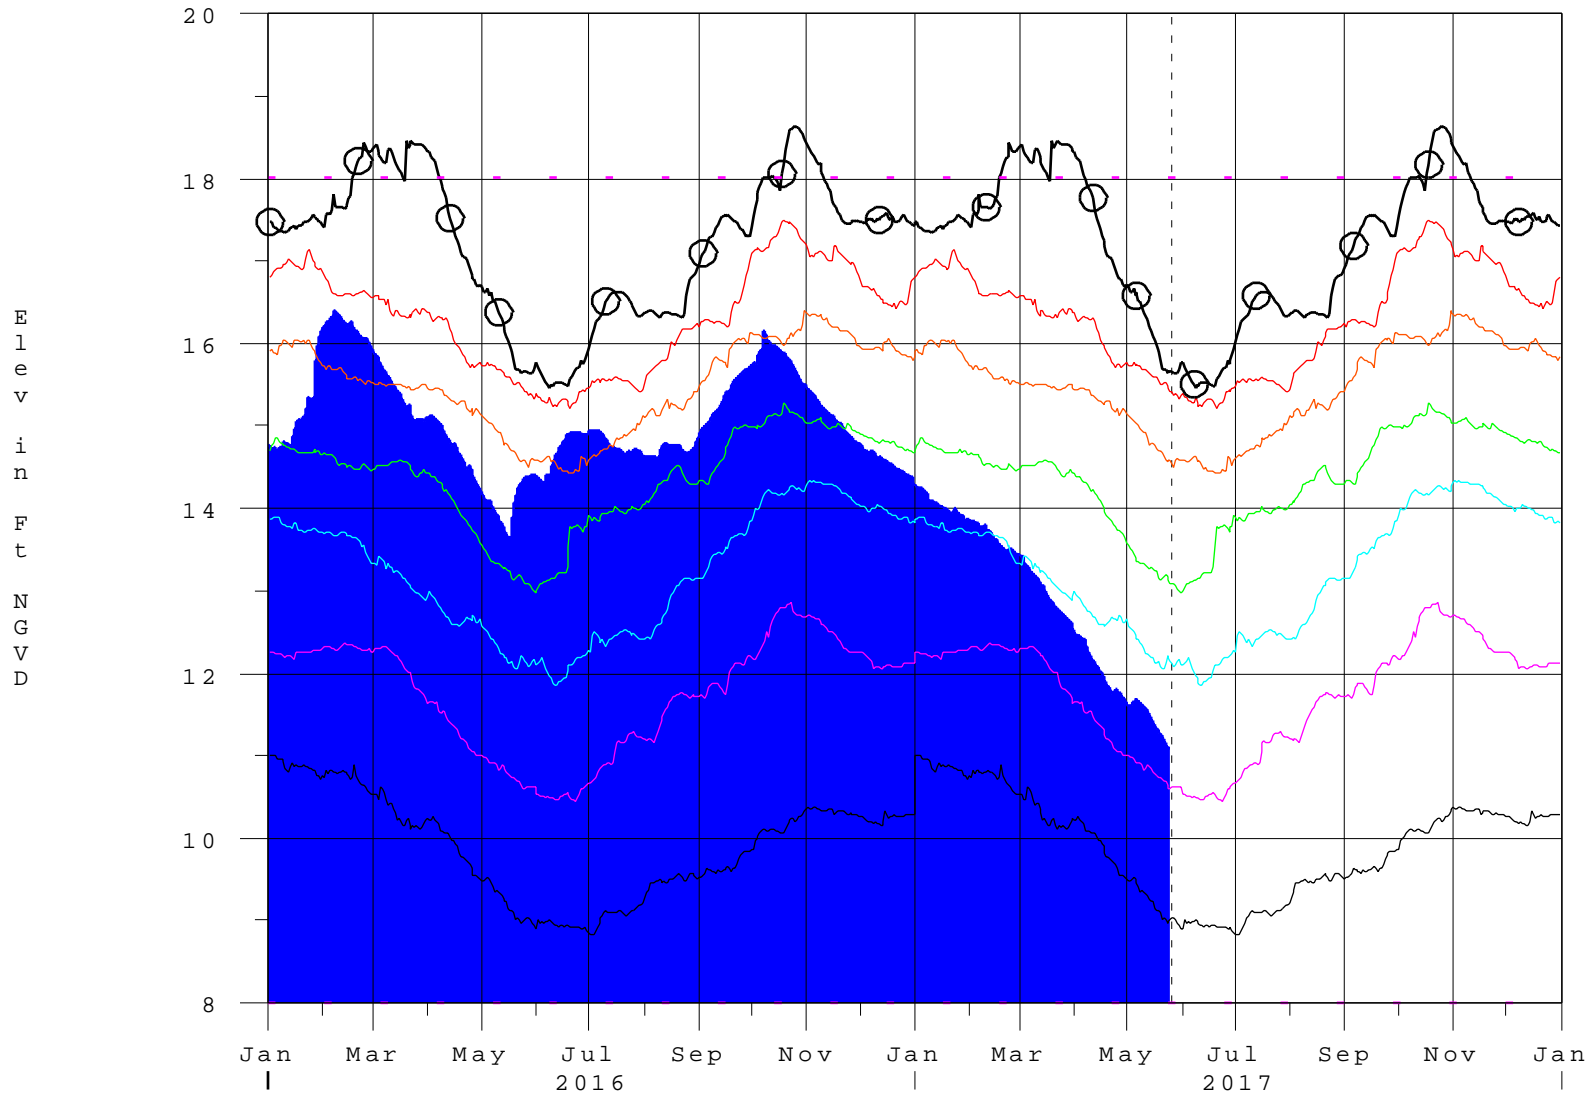

Lake Okeechobee Compared to 1965-2007 Exceedance Statistics

25MAY17 23:45:28

- | | | | |
|---|----------------------|---|------------------|
| — | Okeechobee Avg Elev. | — | 25% Exceed Value |
| — | 90% Exceed Value | — | 10% Exceed Value |
| — | 75% Exceed Value | — | Min Exceed Value |
| — | 50% Exceed Value | — | Max Exceed Value |