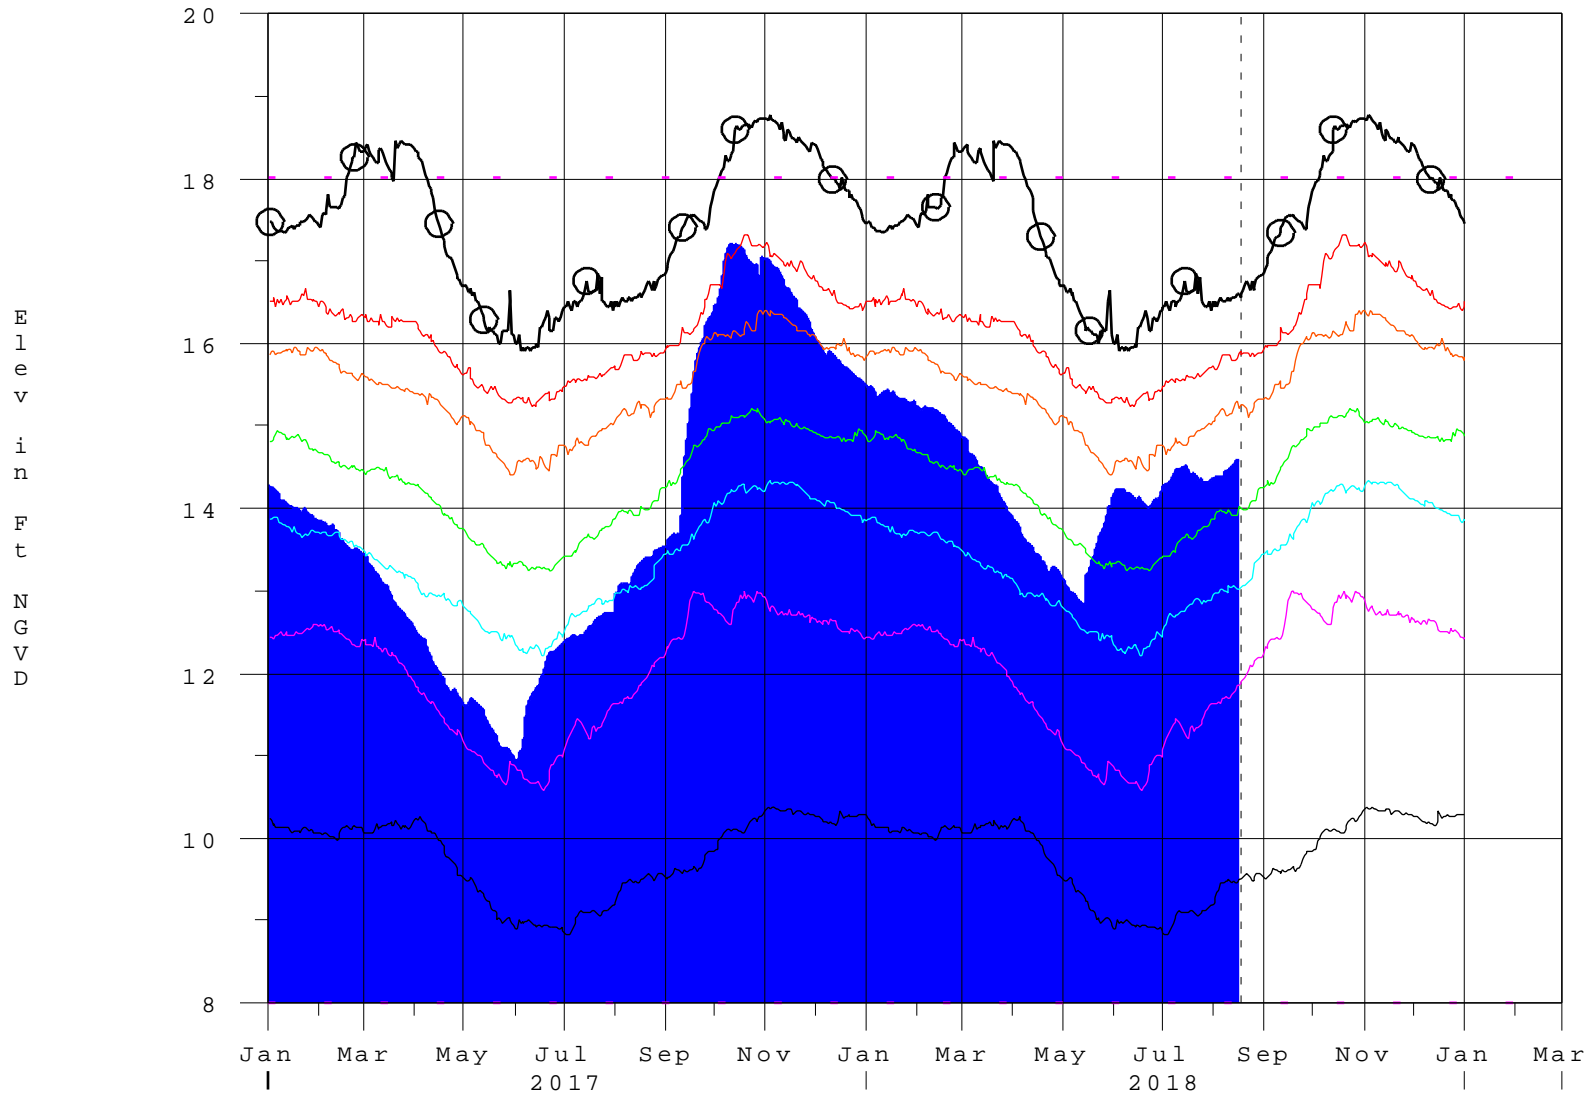

# Lake Okeechobee Compared to 1931-2017 Exceedance Statistics

17AUG18 18:17:28

- |   |                      |   |                  |
|---|----------------------|---|------------------|
| — | Okeechobee Avg Elev. | — | 25% Exceed Value |
| — | 90% Exceed Value     | — | 10% Exceed Value |
| — | 75% Exceed Value     | — | Min Exceed Value |
| — | 50% Exceed Value     | ○ | Max Exceed Value |