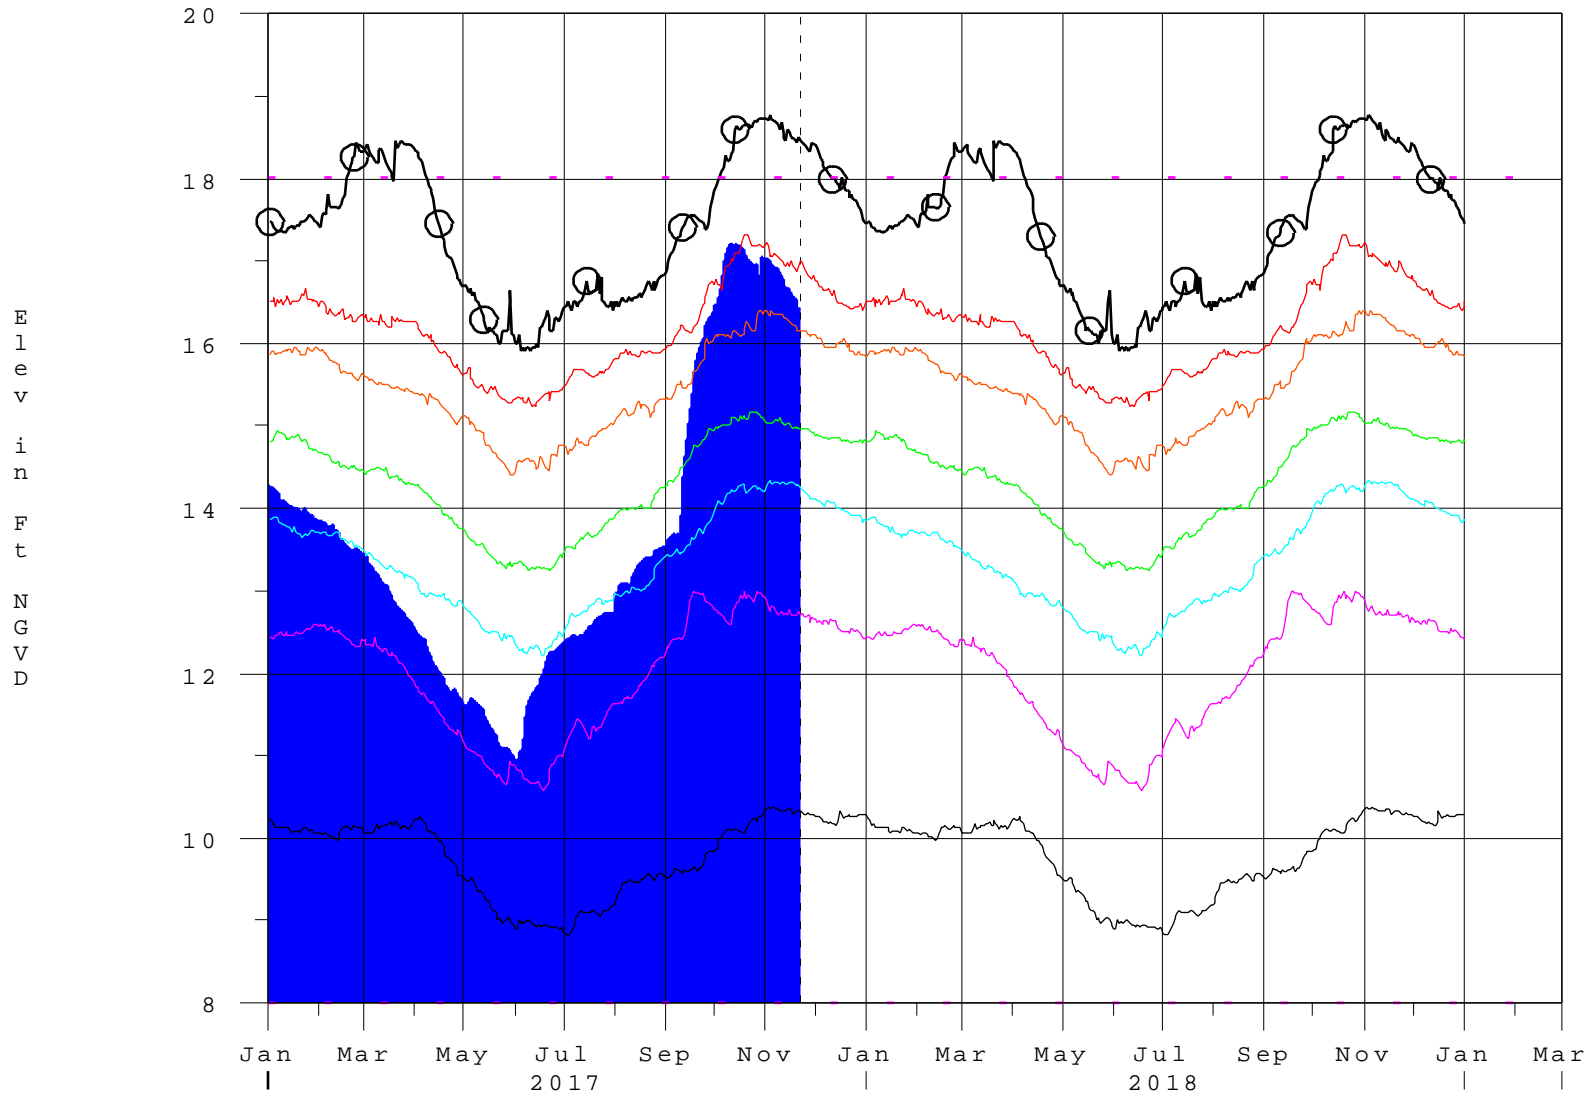

# Lake Okeechobee Compared to 1931-2016 Exceedance Statistics

22NOV17 06:00:44

- |   |                      |     |                  |
|---|----------------------|-----|------------------|
| — | Okeechobee Avg Elev. | —   | 25% Exceed Value |
| — | 90% Exceed Value     | —   | 10% Exceed Value |
| — | 75% Exceed Value     | —   | Min Exceed Value |
| — | 50% Exceed Value     | —○— | Max Exceed Value |