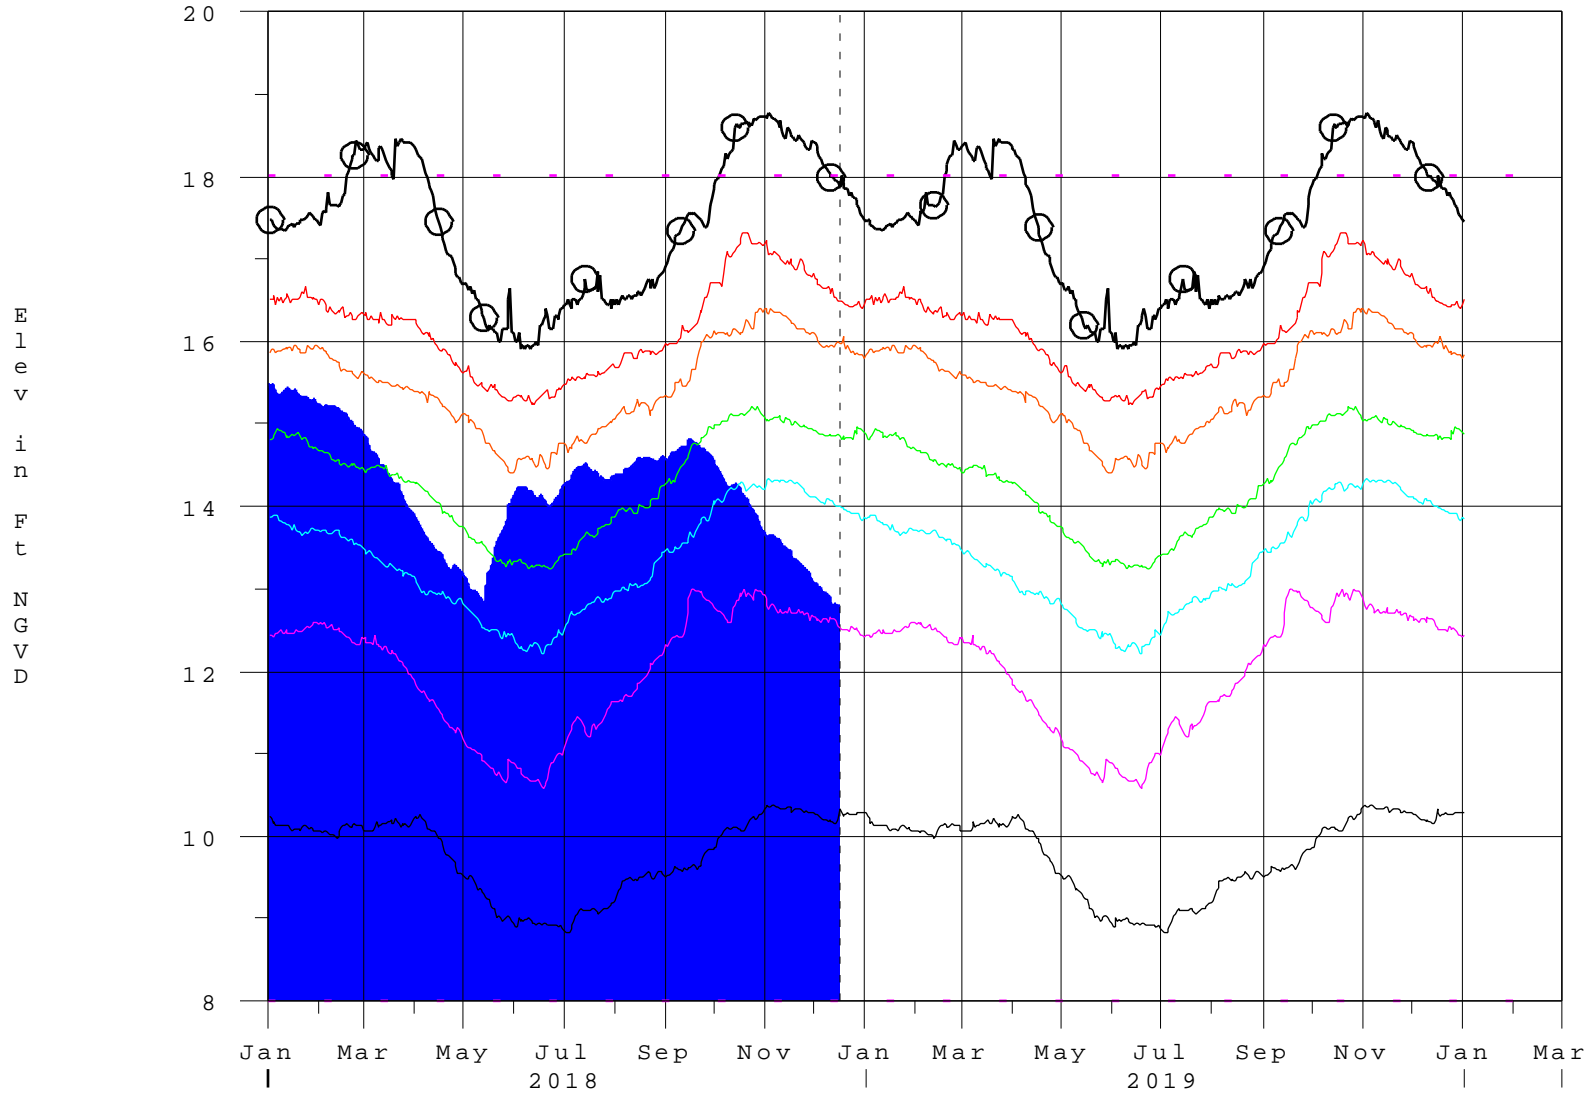

# Lake Okeechobee Compared to 1931-2017 Exceedance Statistics

16DEC18 12:30:32

- |   |                      |   |                  |
|---|----------------------|---|------------------|
| — | Okeechobee Avg Elev. | — | 25% Exceed Value |
| — | 90% Exceed Value     | — | 10% Exceed Value |
| — | 75% Exceed Value     | — | Min Exceed Value |
| — | 50% Exceed Value     | ○ | Max Exceed Value |