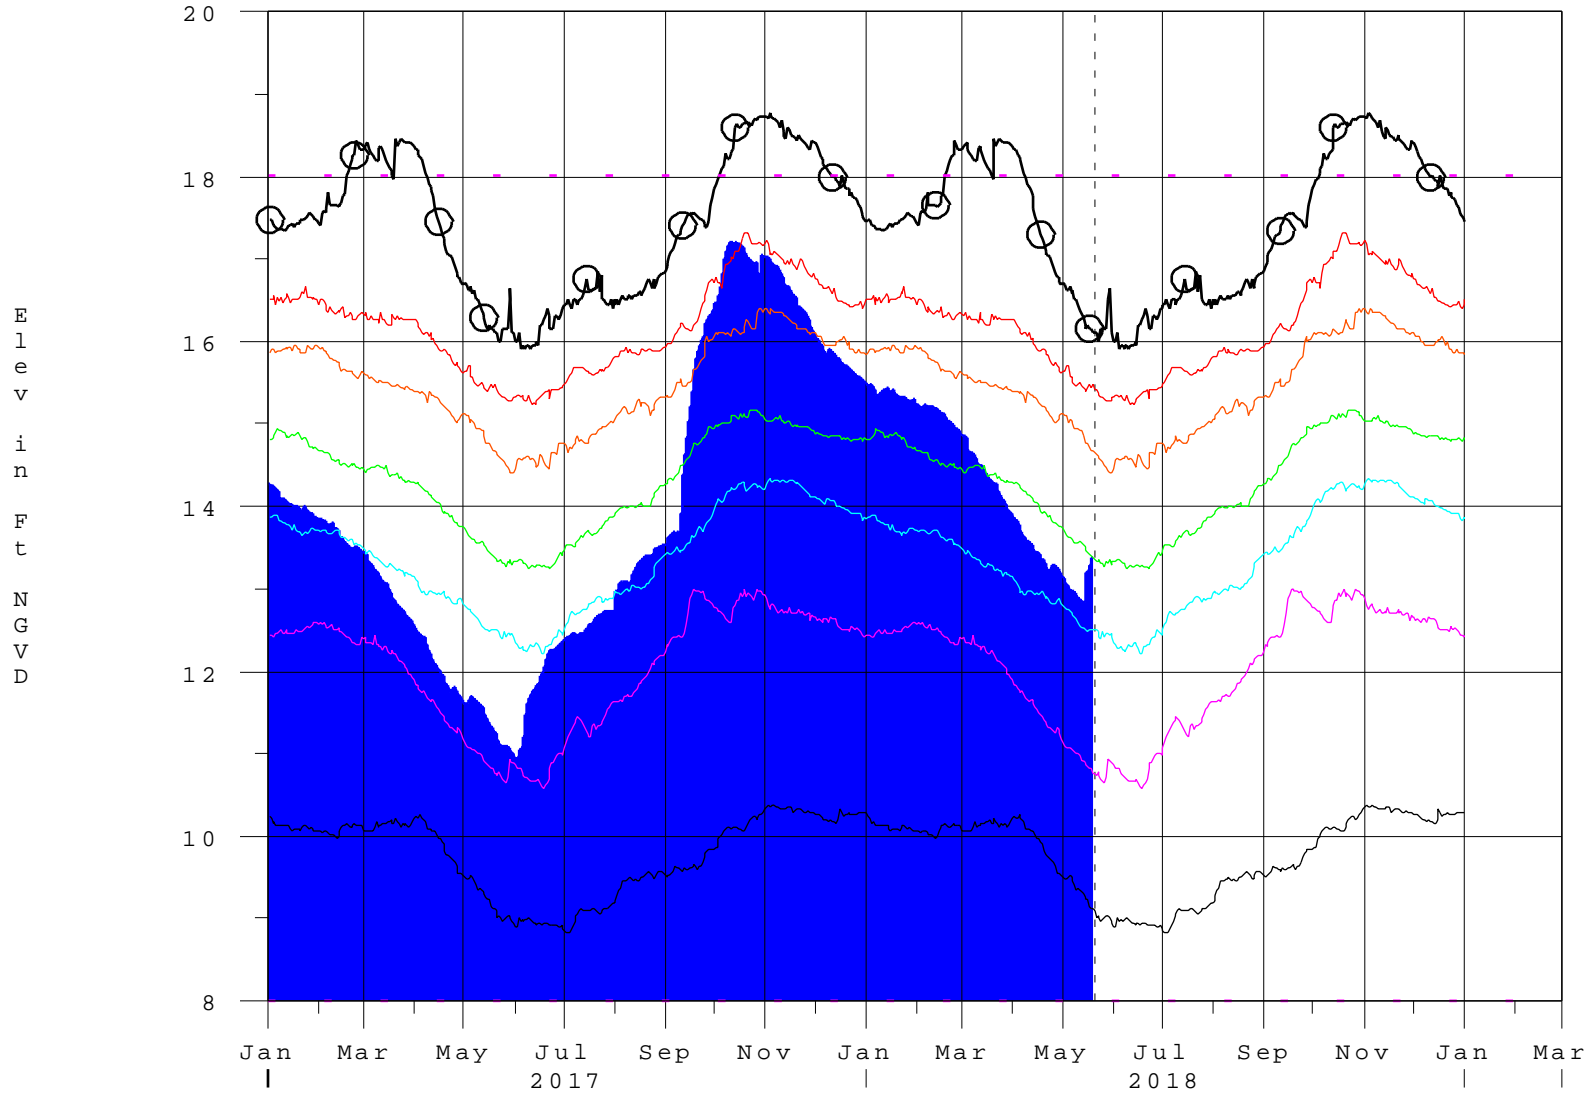

# Lake Okeechobee Compared to 1931-2016 Exceedance Statistics

19MAY18 23:45:36

- |  |                      |  |                  |
|--|----------------------|--|------------------|
|  | Okeechobee Avg Elev. |  | 25% Exceed Value |
|  | 90% Exceed Value     |  | 10% Exceed Value |
|  | 75% Exceed Value     |  | Min Exceed Value |
|  | 50% Exceed Value     |  | Max Exceed Value |