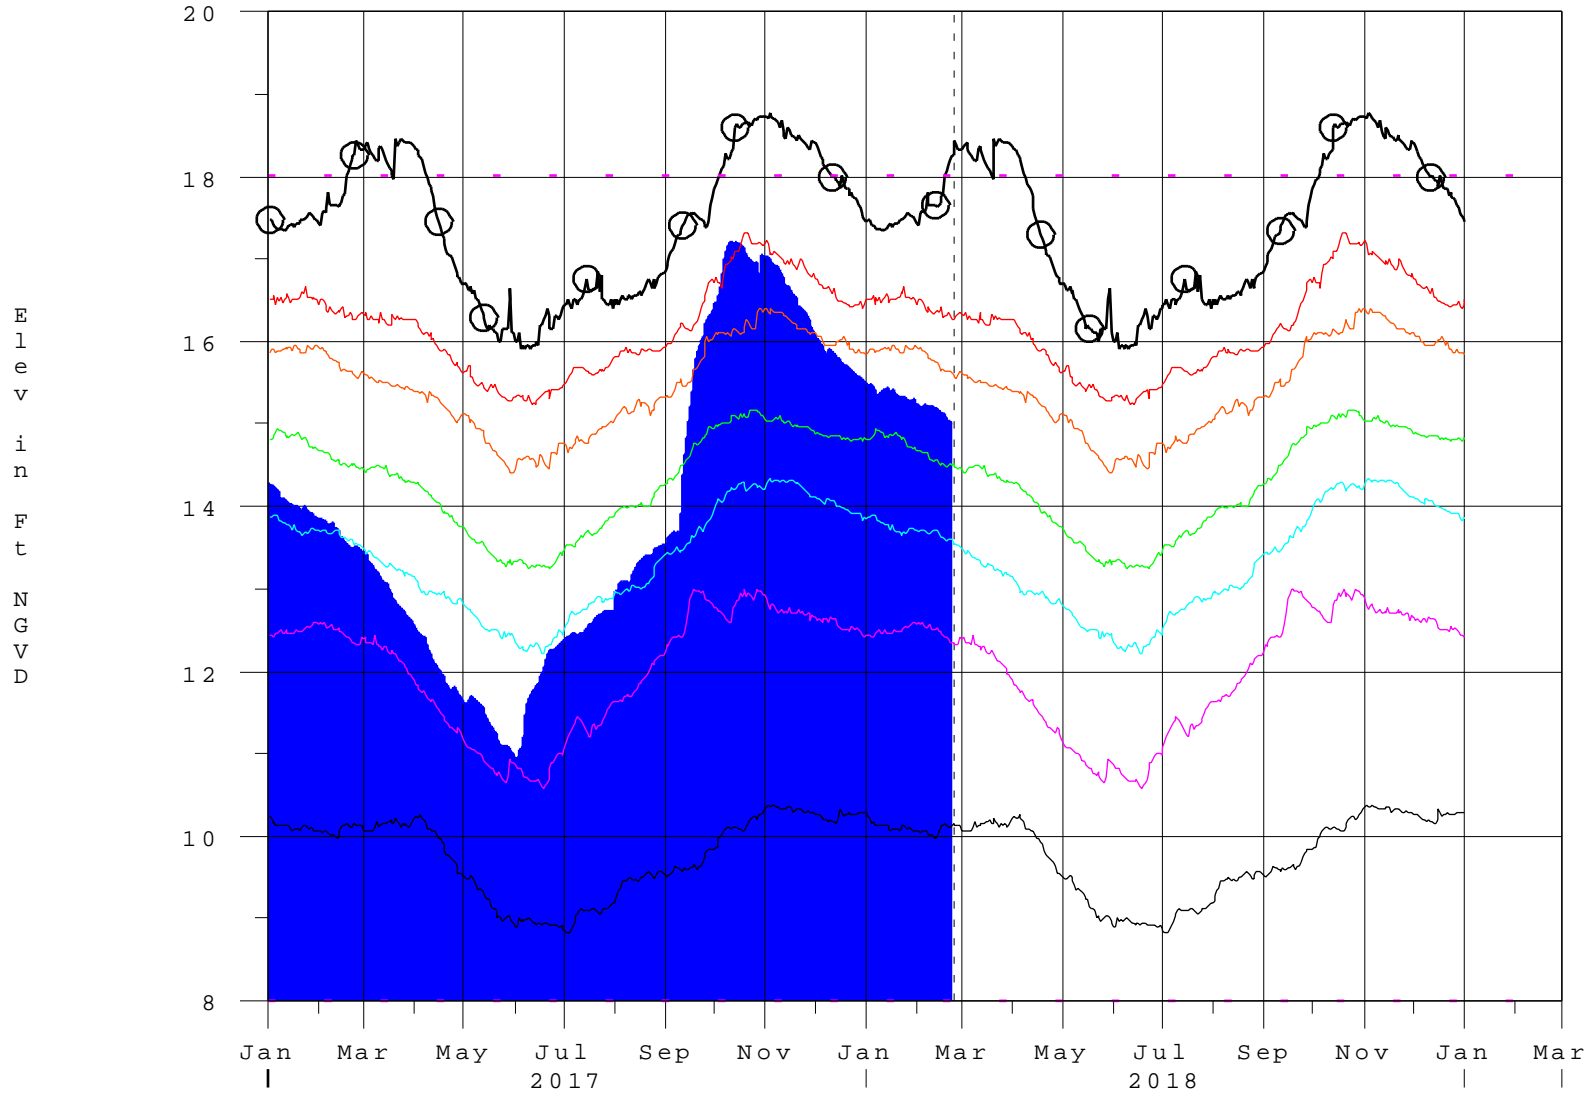

Lake Okeechobee Compared to 1931-2016 Exceedance Statistics

22FEB18 23:45:42

- | | | | |
|---|----------------------|---|------------------|
| — | Okeechobee Avg Elev. | — | 25% Exceed Value |
| — | 90% Exceed Value | — | 10% Exceed Value |
| — | 75% Exceed Value | — | Min Exceed Value |
| — | 50% Exceed Value | ○ | Max Exceed Value |