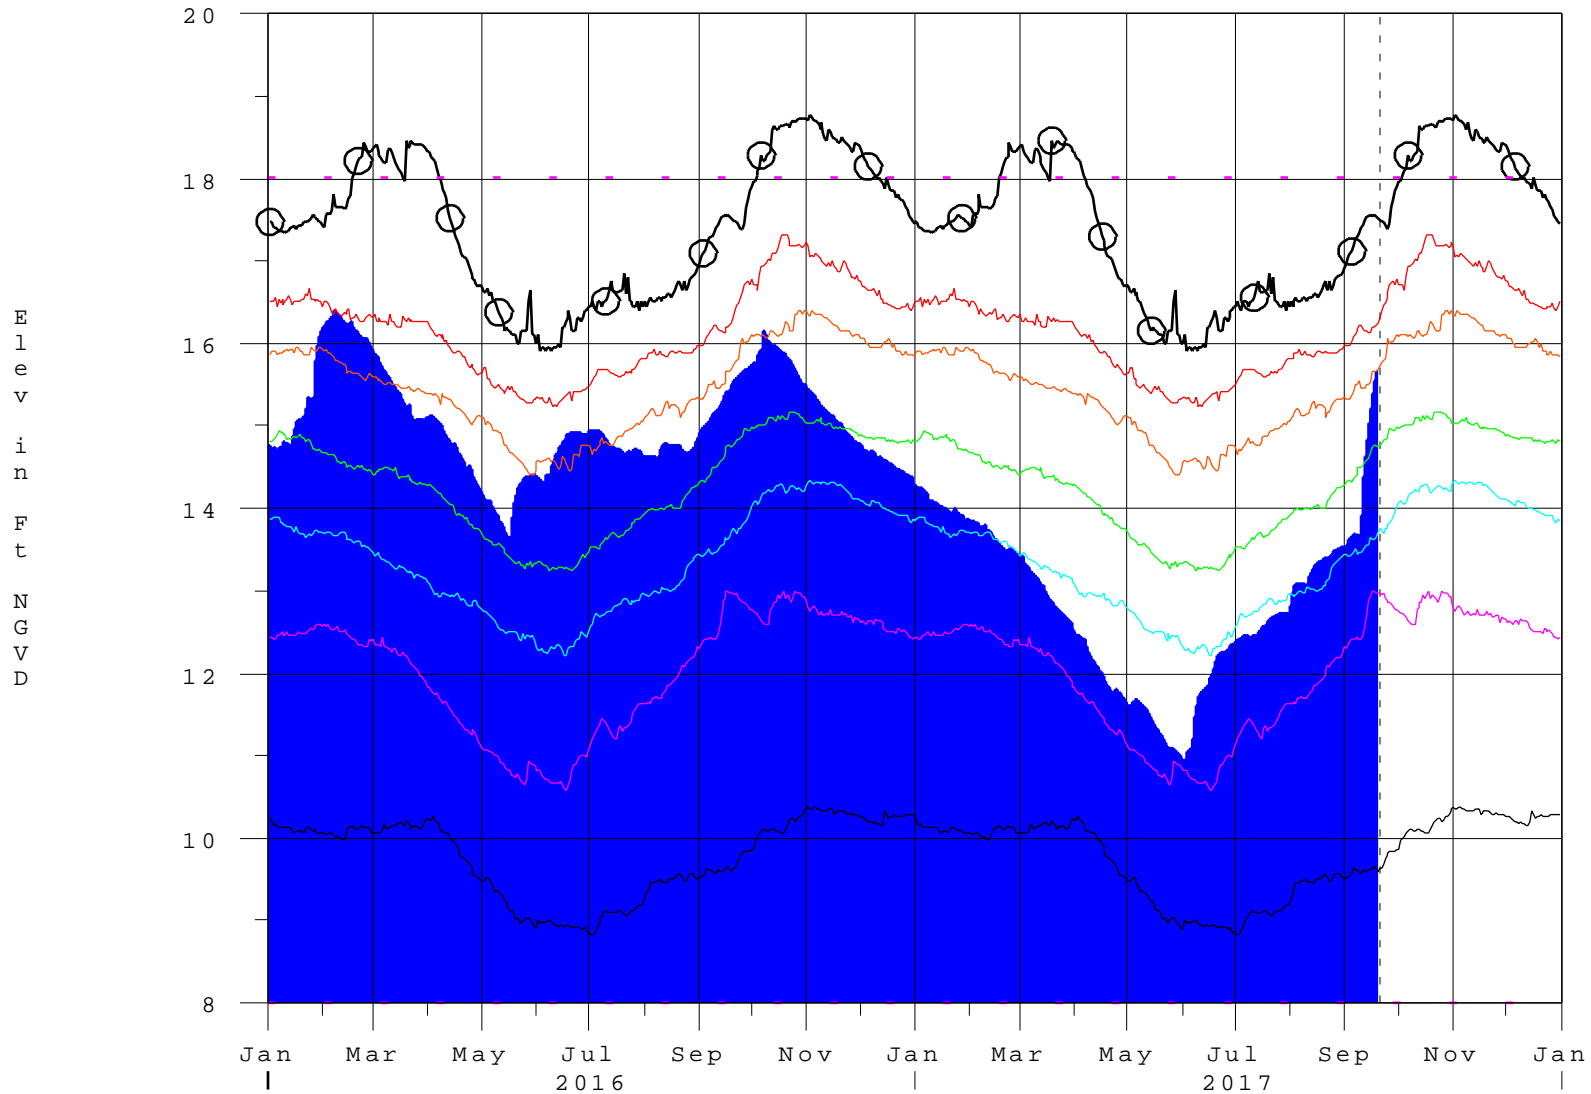

Lake Okeechobee Compared to 1931-2016 Exceedance Statistics

19SEP17 23:45:29

- | | | | |
|--|----------------------|--|------------------|
| | Okeechobee Avg Elev. | | 25% Exceed Value |
| | 90% Exceed Value | | 10% Exceed Value |
| | 75% Exceed Value | | Min Exceed Value |
| | 50% Exceed Value | | Max Exceed Value |