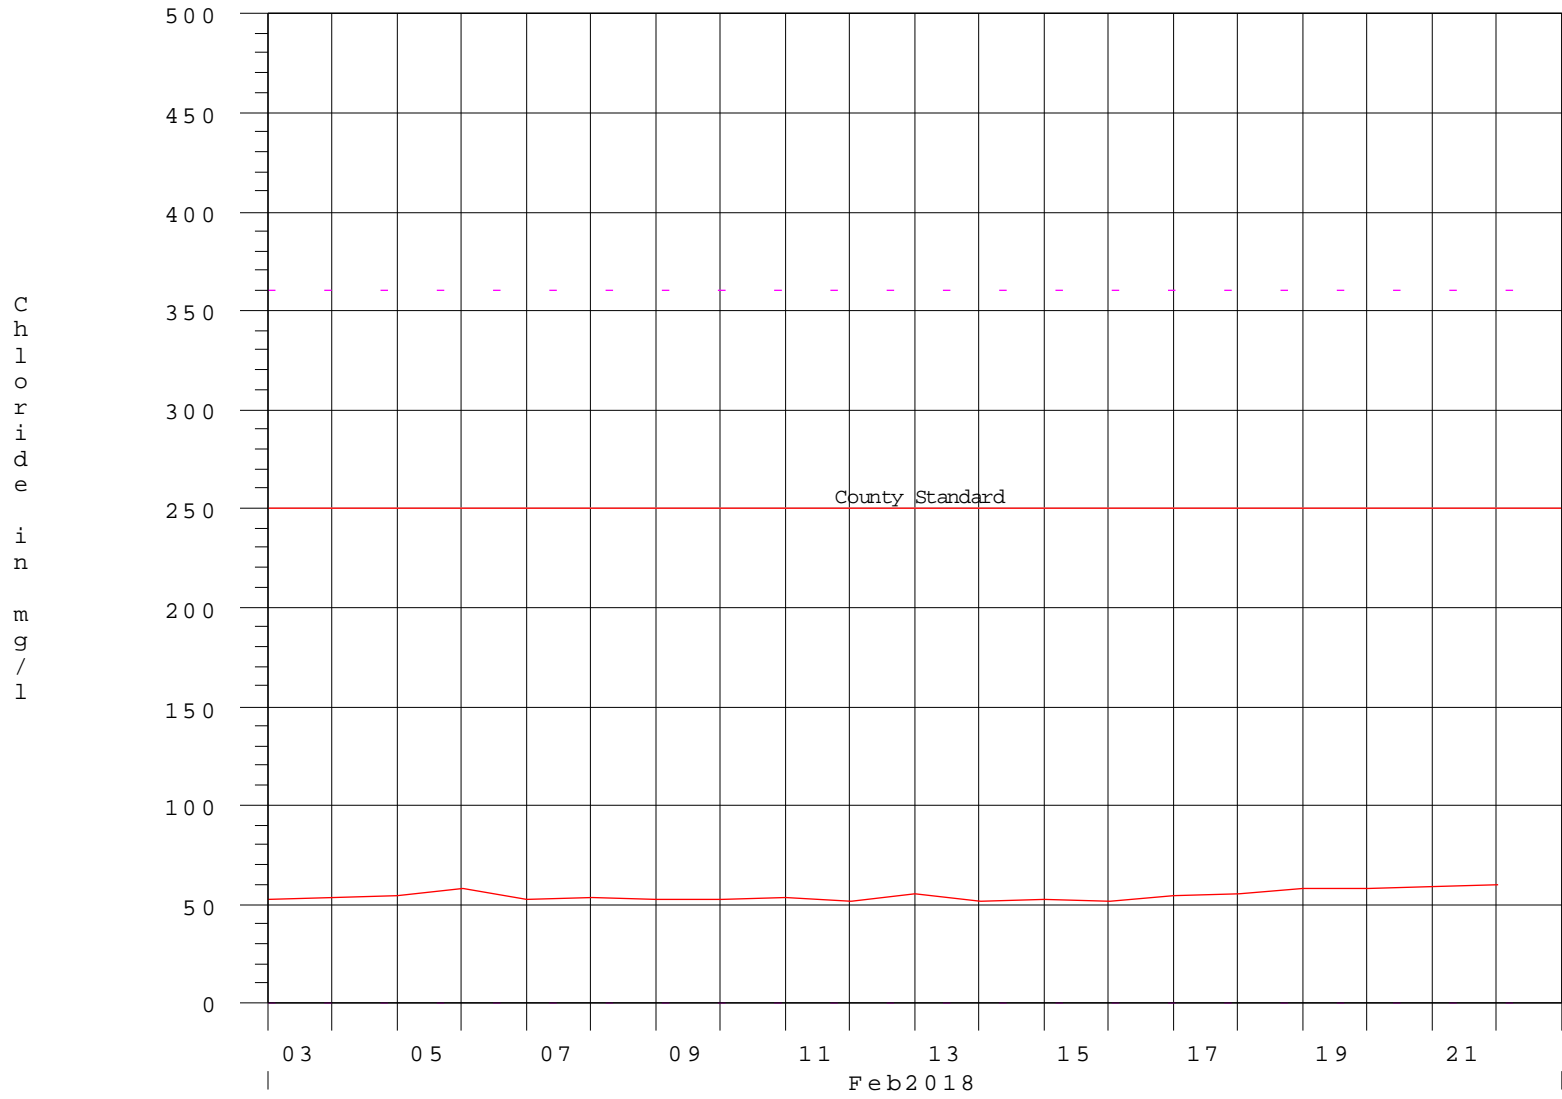

S79 - CHLORIDE

23FEB18 05:07:29

— S-79 Chloride (mg/l)