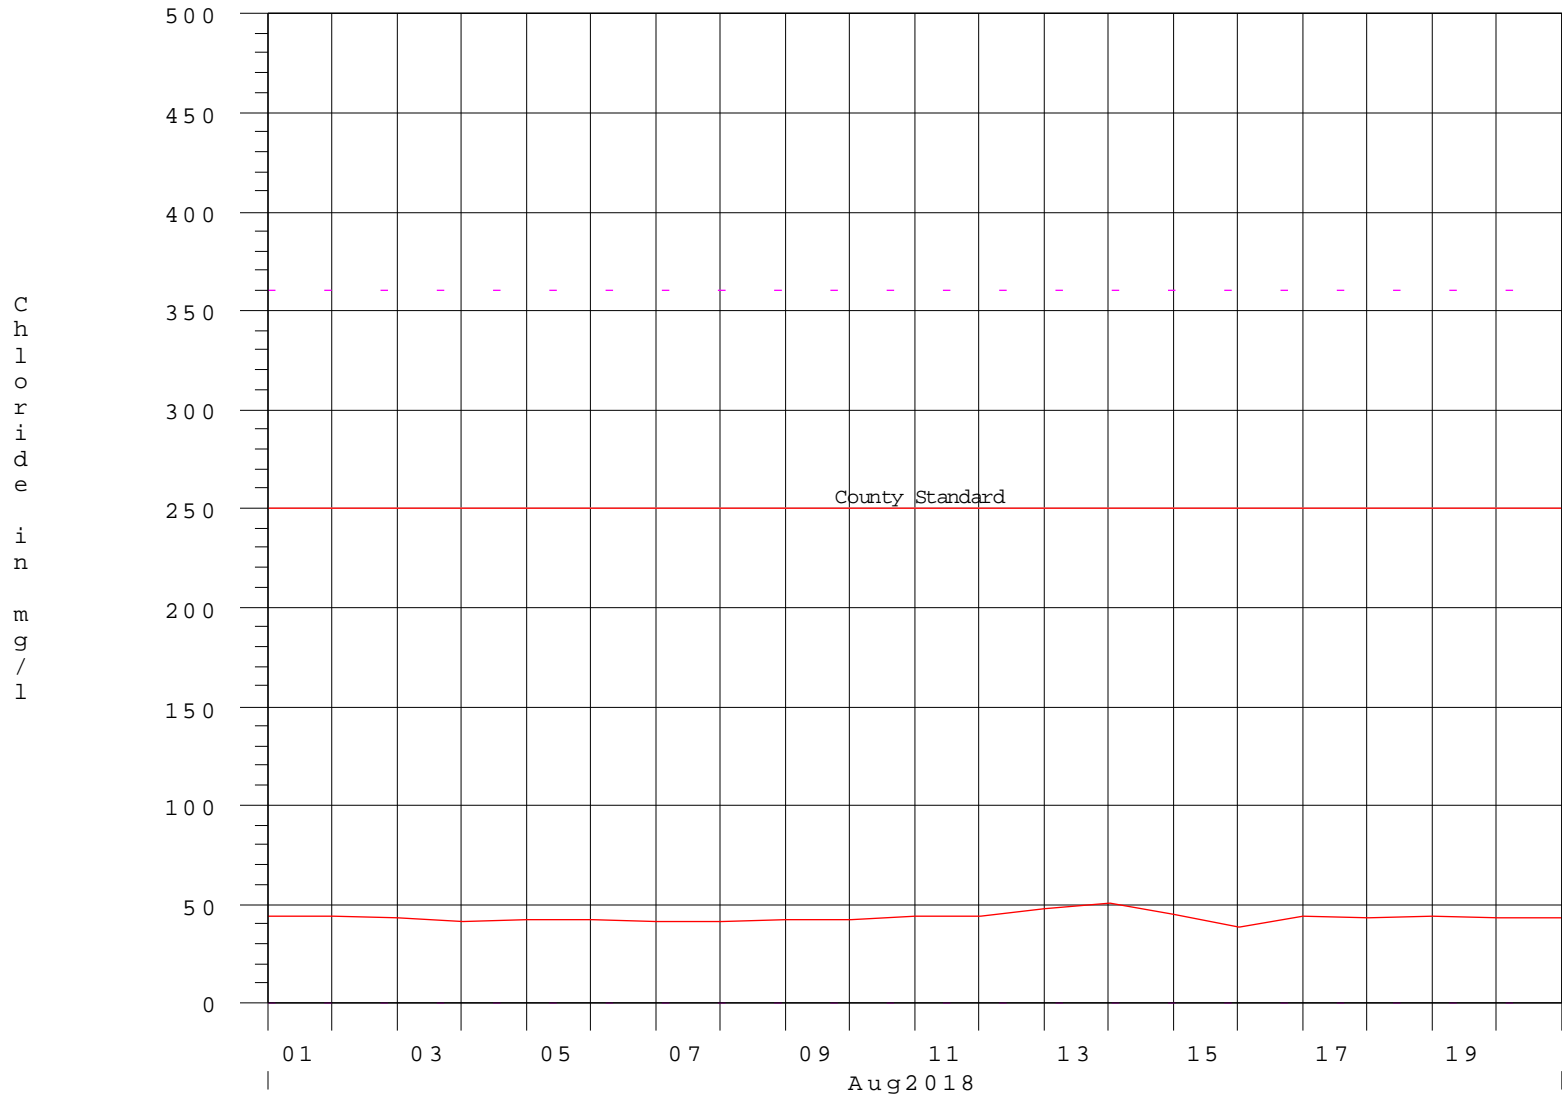

S79 - CHLORIDE

21AUG18 19:06:58

— S-79 Chloride (mg/l)