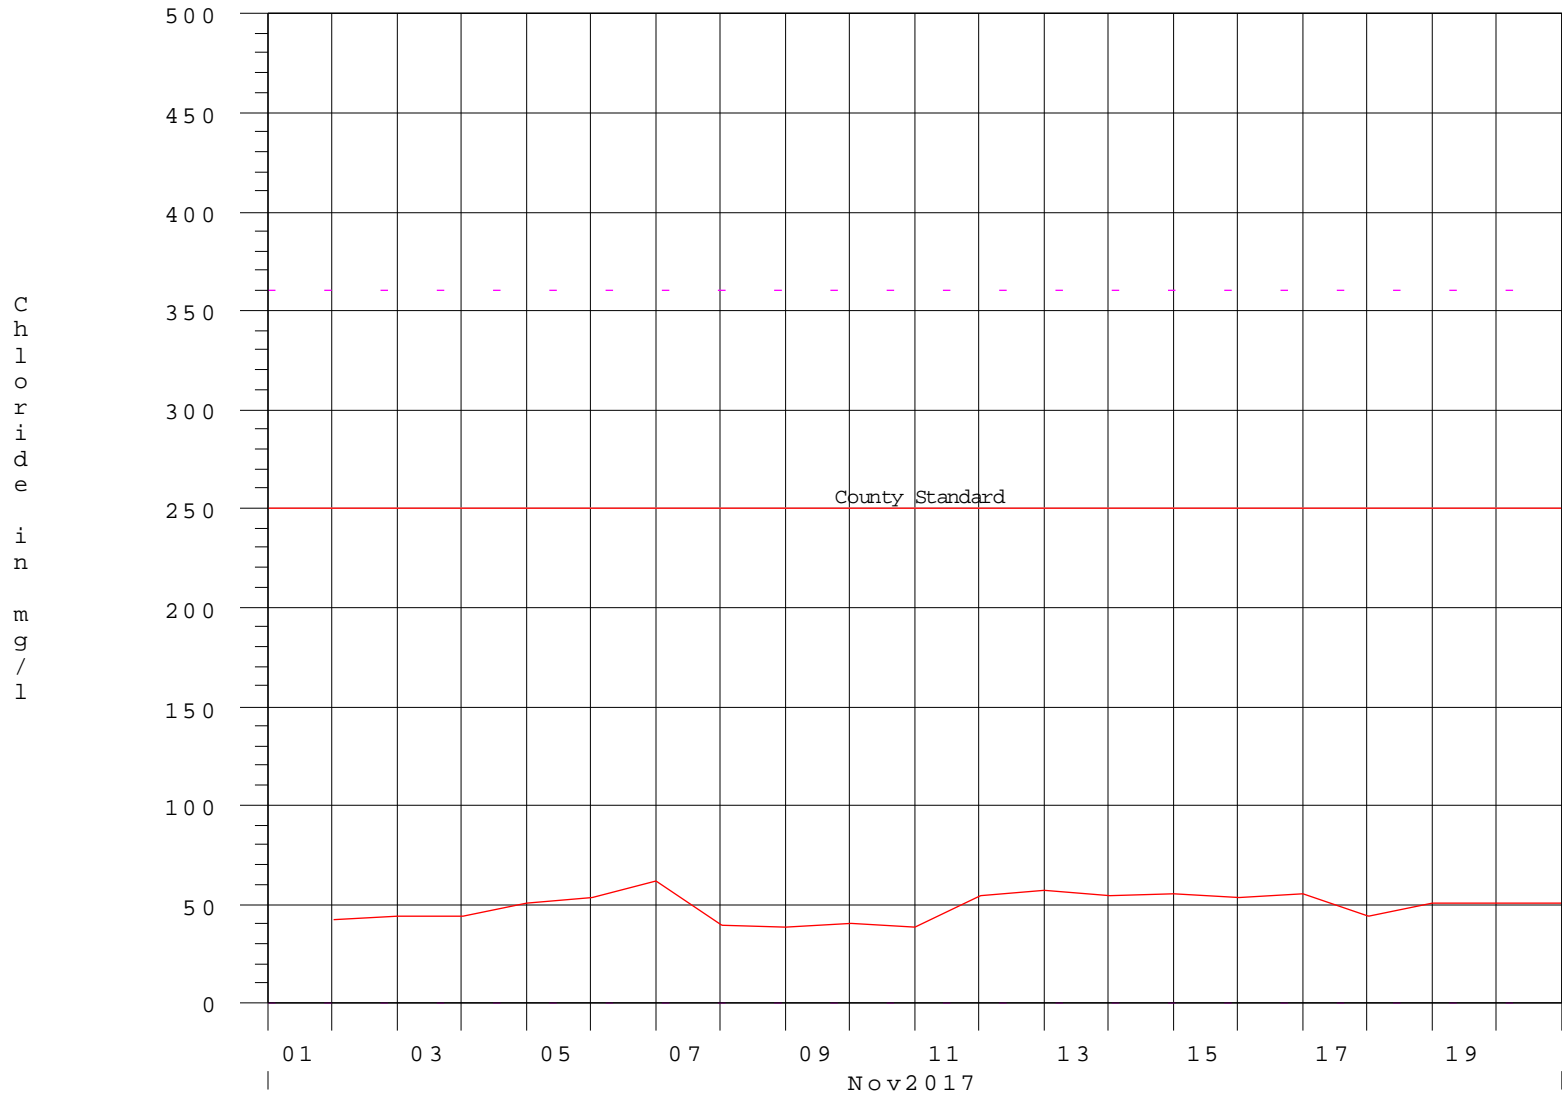

S79 - CHLORIDE

22NOV17 06:07:14

S-79 Chloride (mg/l)