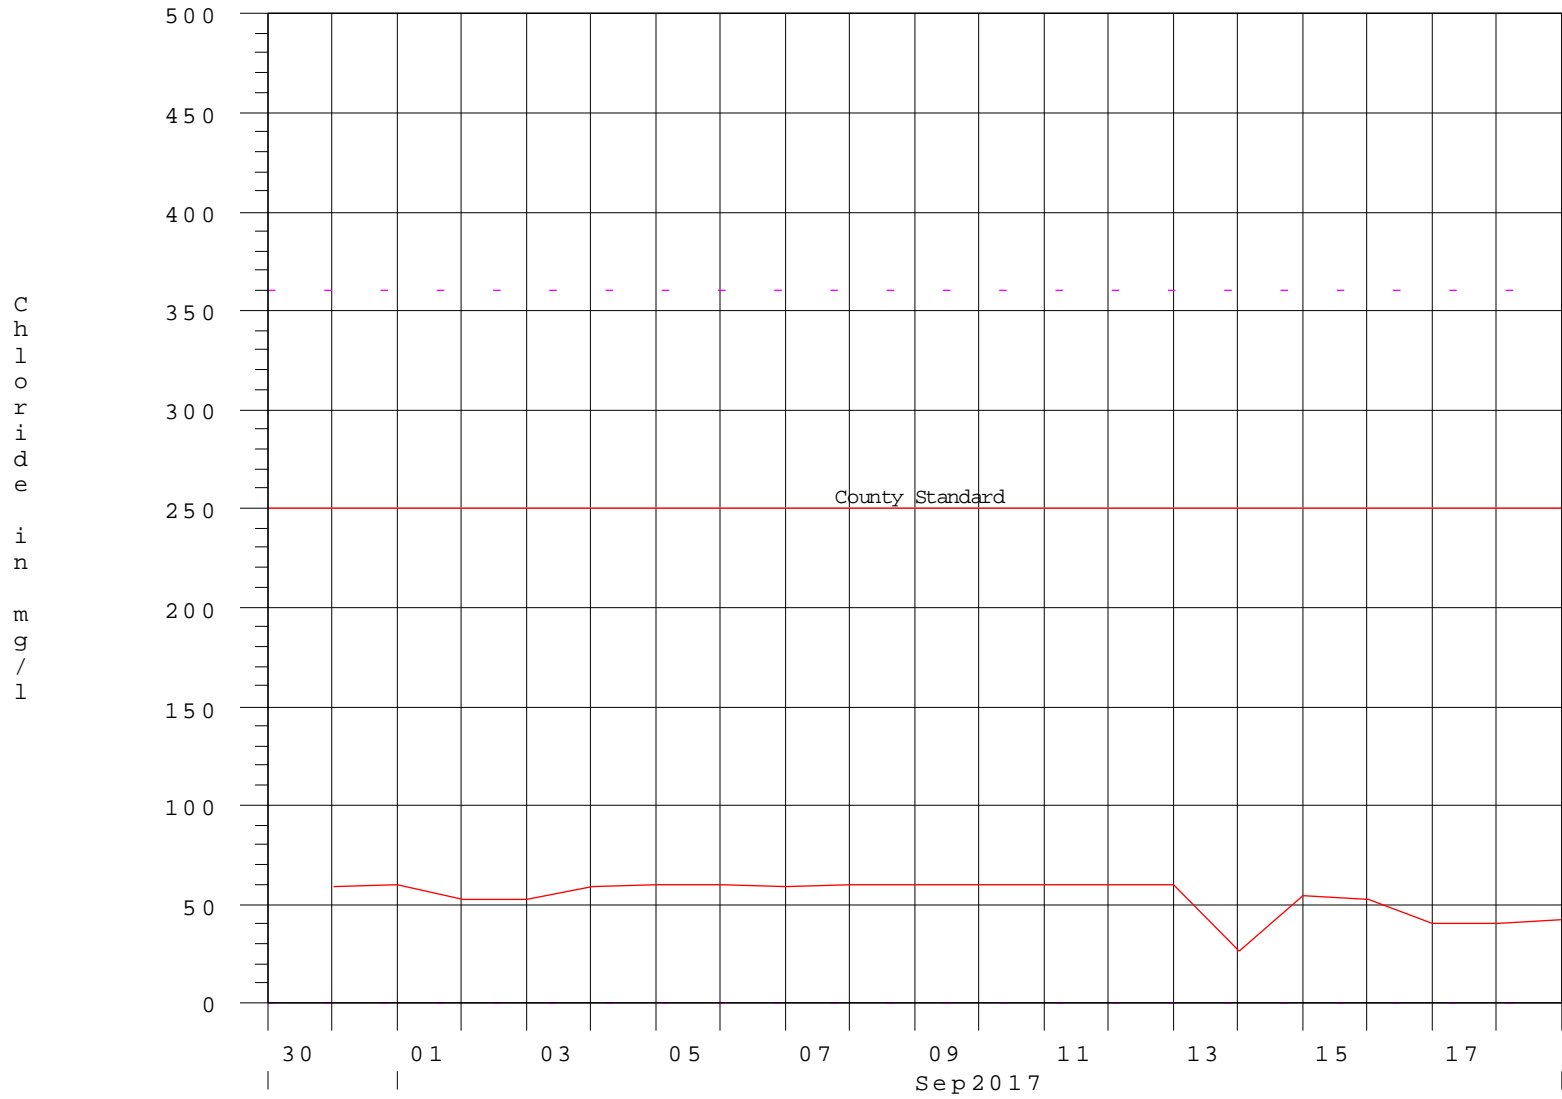

S79 - CHLORIDE

20SEP17 05:06:08

— S-79 Chloride (mg/l)