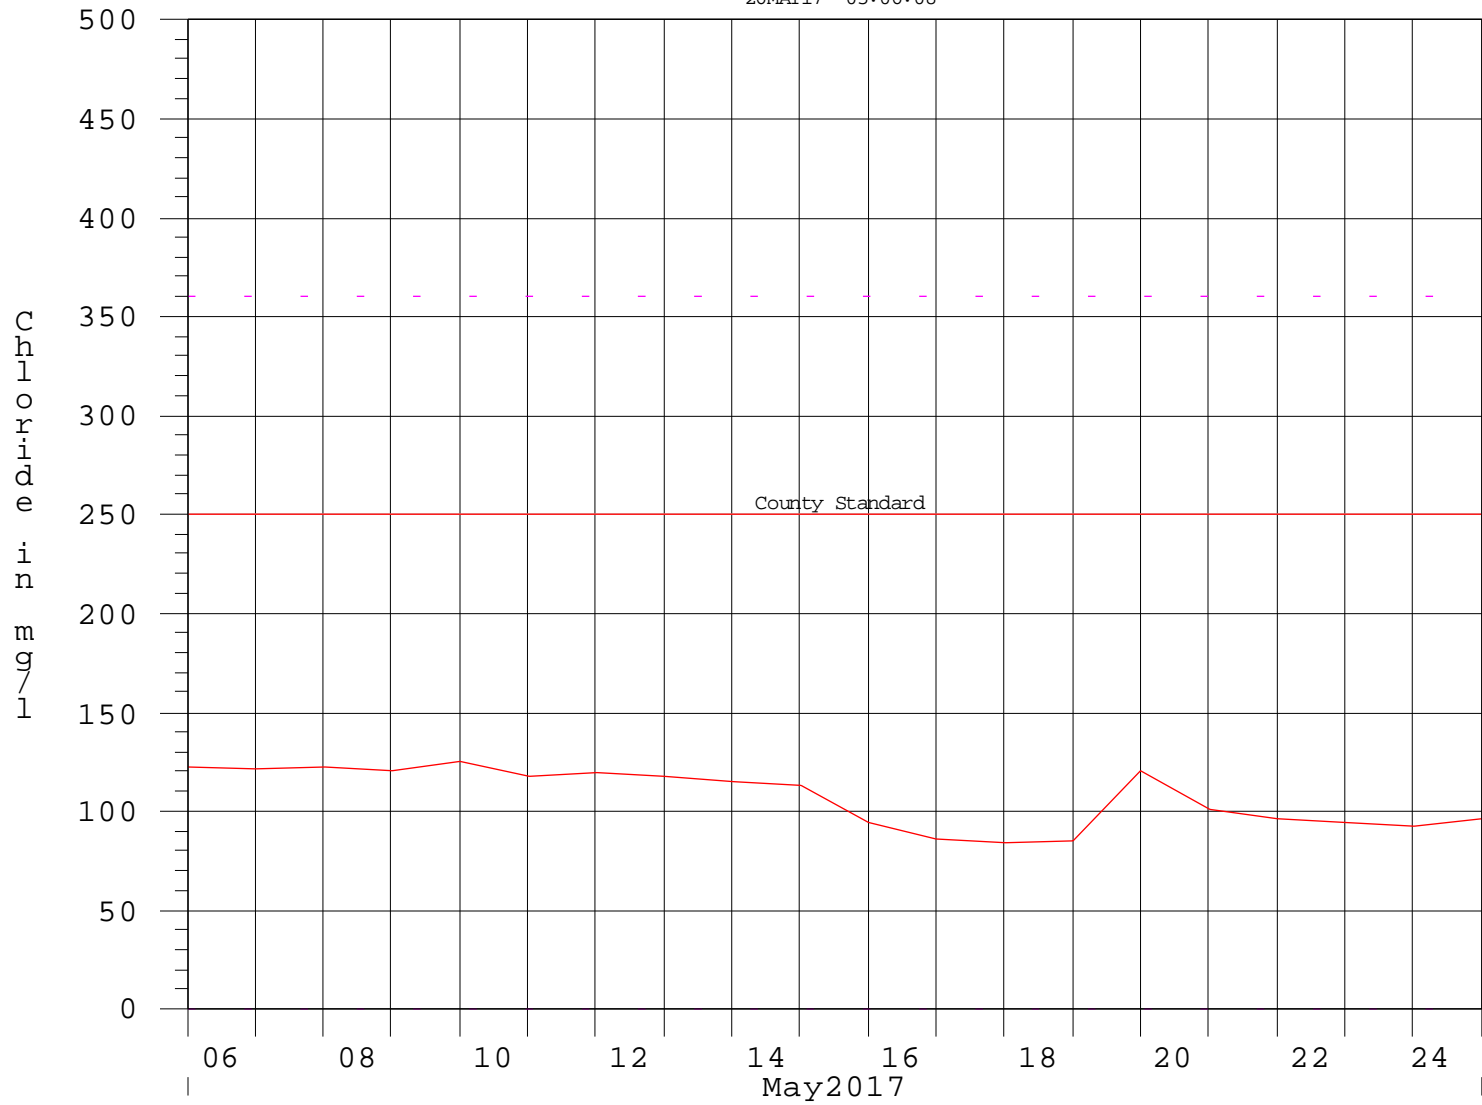

# S79 - CHLORIDE

26MAY17 05:06:08

— S-79 Chloride (mg/l)