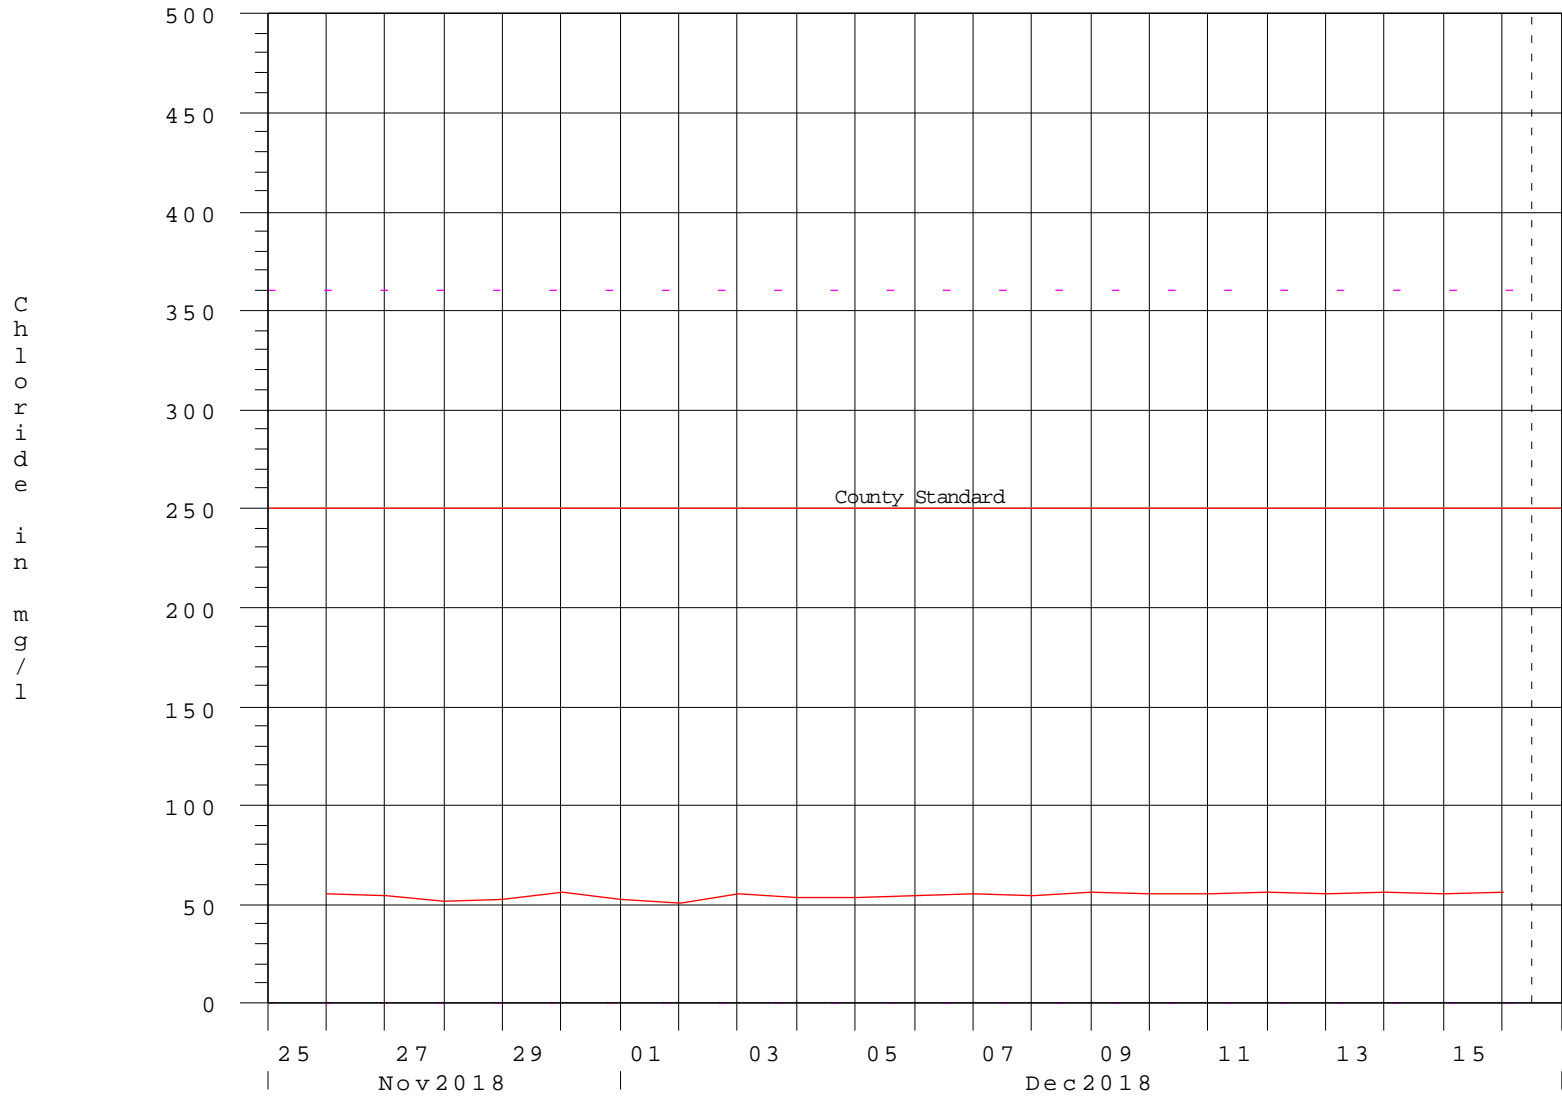

S79 - CHLORIDE

16DEC18 11:37:00

— S-79 Chloride (mg/l)