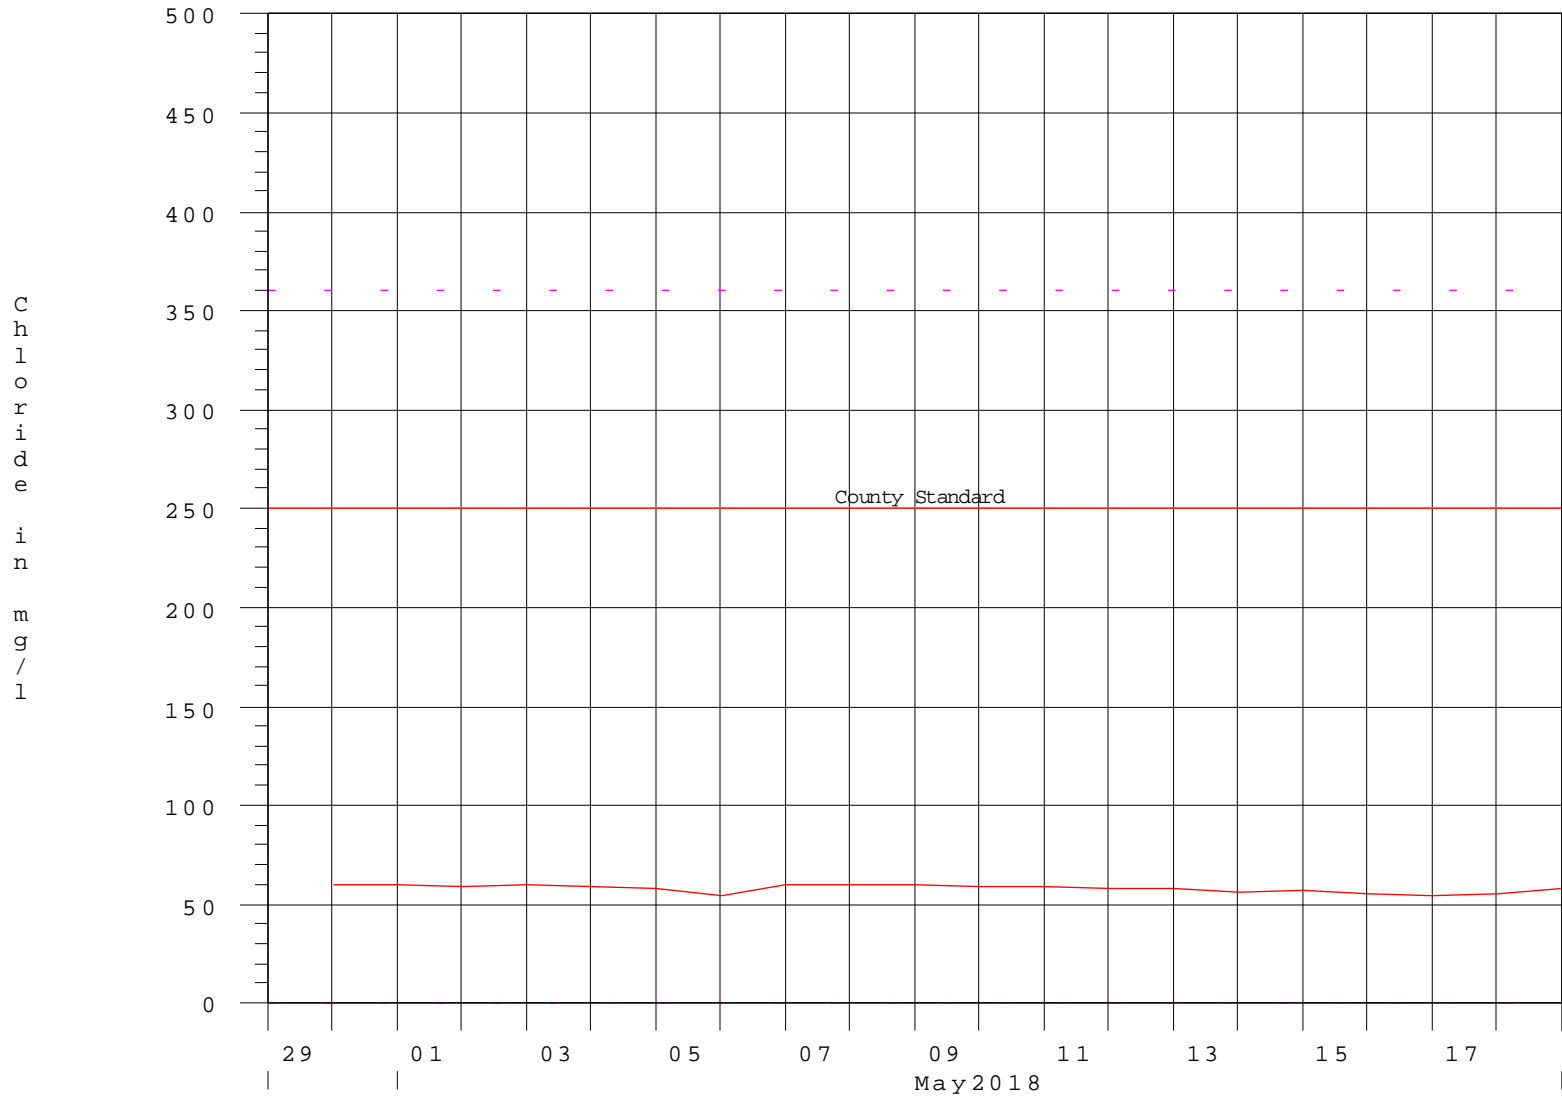

S79 - CHLORIDE

20MAY18 05:36:57

— S-79 Chloride (mg/l)