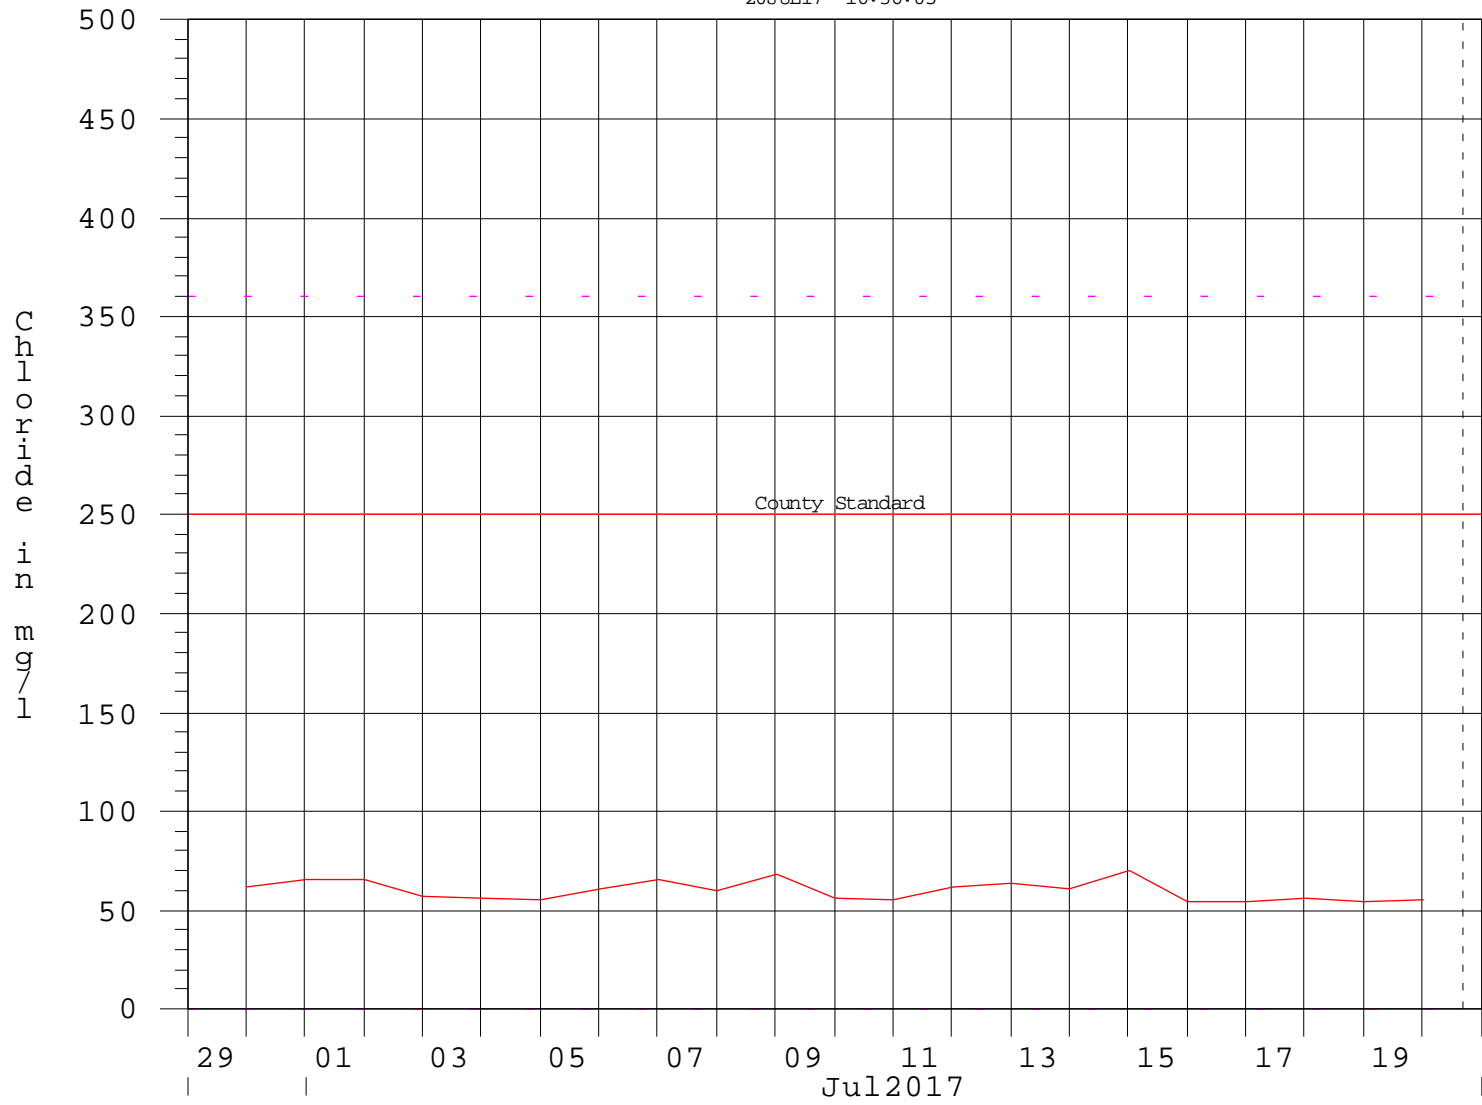

# S79 - CHLORIDE

20JUL17 16:36:05

— S-79 Chloride (mg/l)