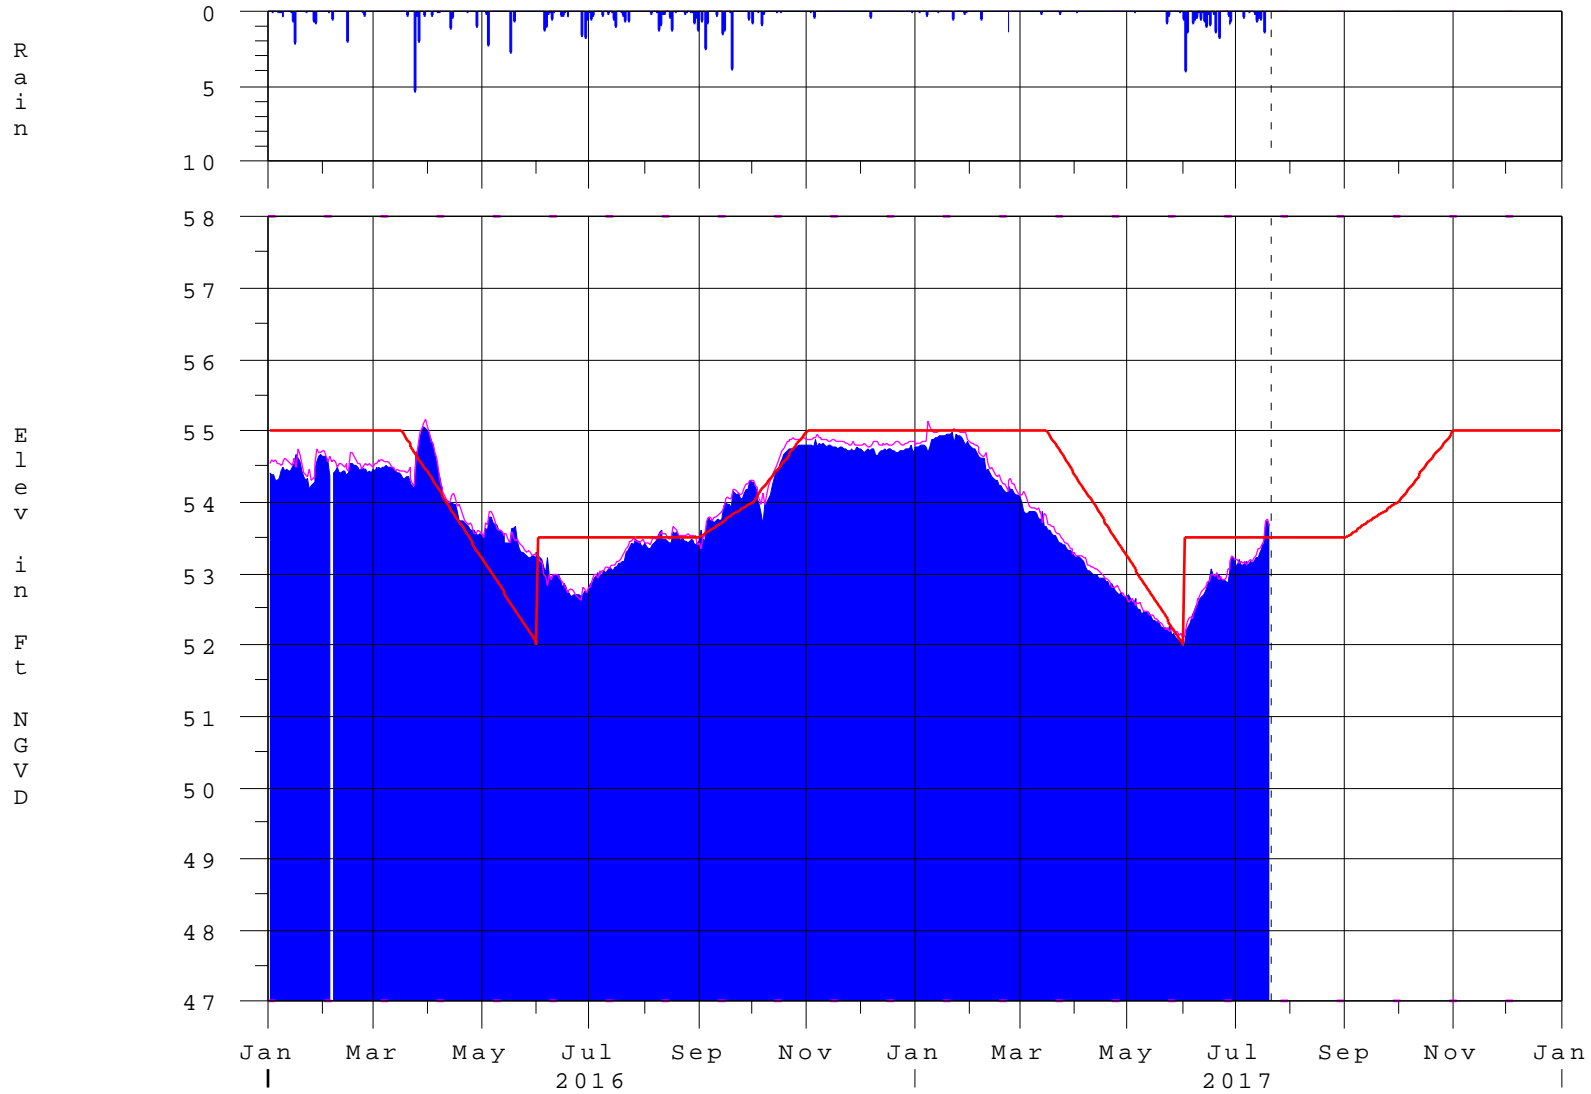

Kissimmee River Basin - Lake Tohopekaliga

20JUL17 16:45:13

- Lake Tohopekaliga
- S-61 Headwater (USED when Toho below 50.4)
- Zone B Regulation
- Precip @ S-61