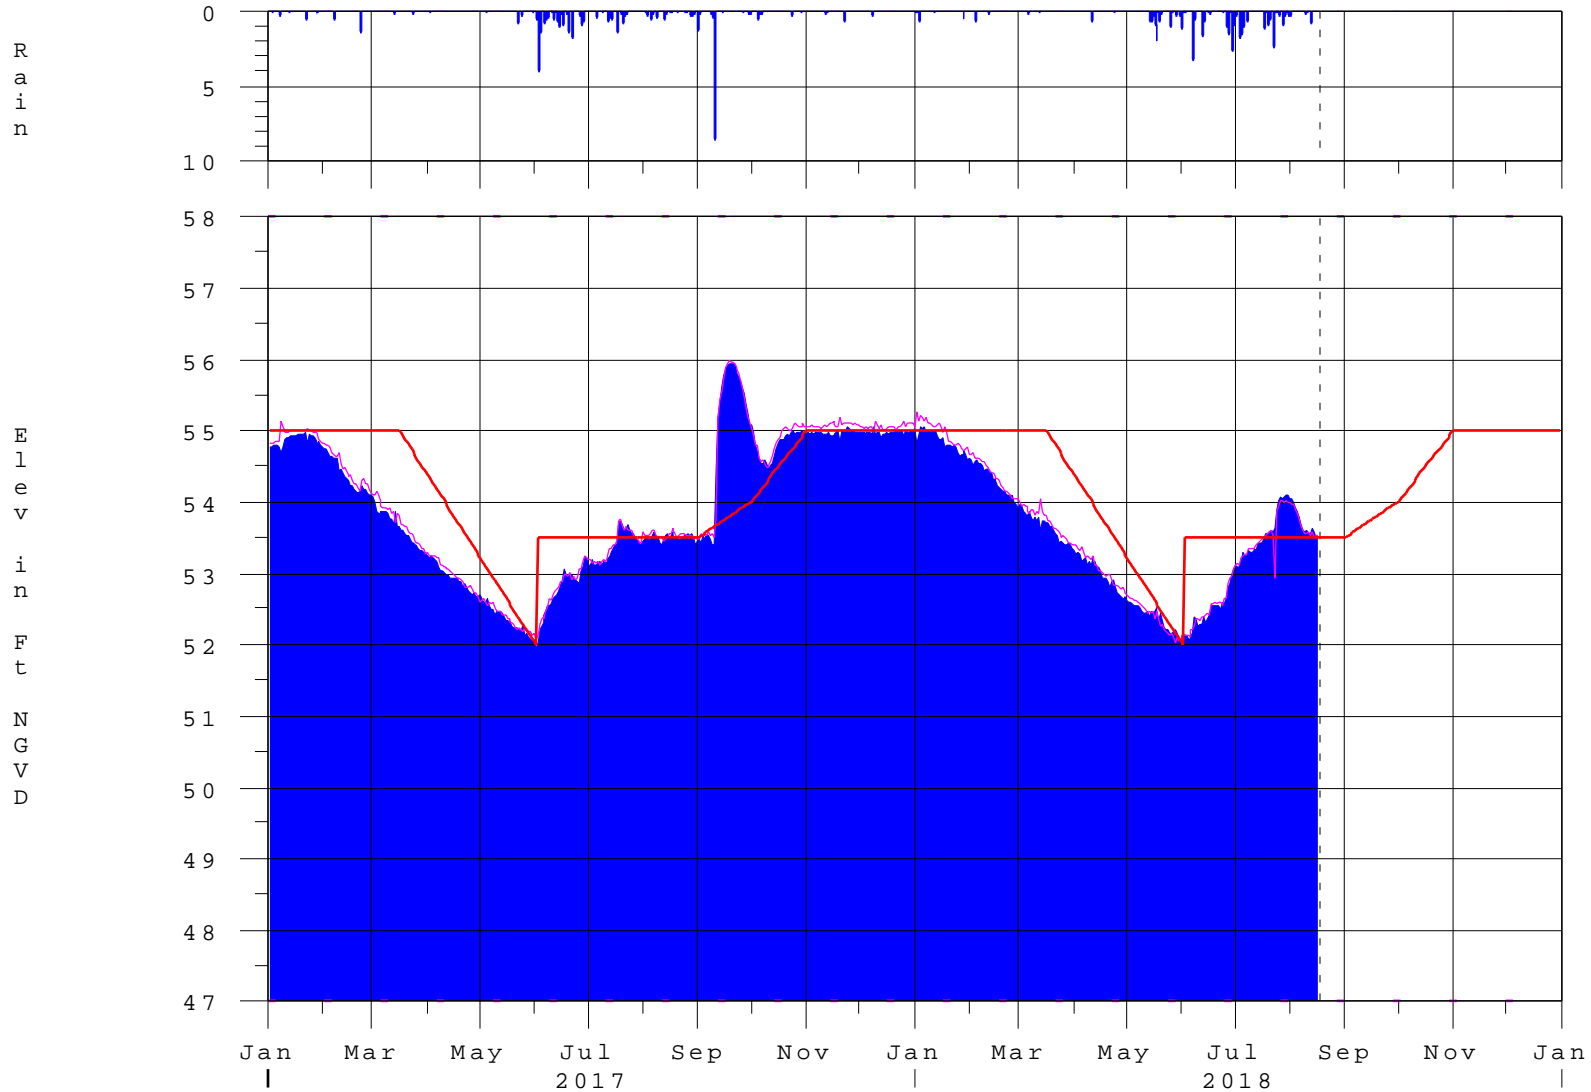

Kissimmee River Basin - Lake Tohopekaliga

17AUG18 18:17:12

- Lake Tohopekaliga
- S-61 Headwater (USED when Toho below 50.4)
- Zone B Regulation
- Precip @ S-61