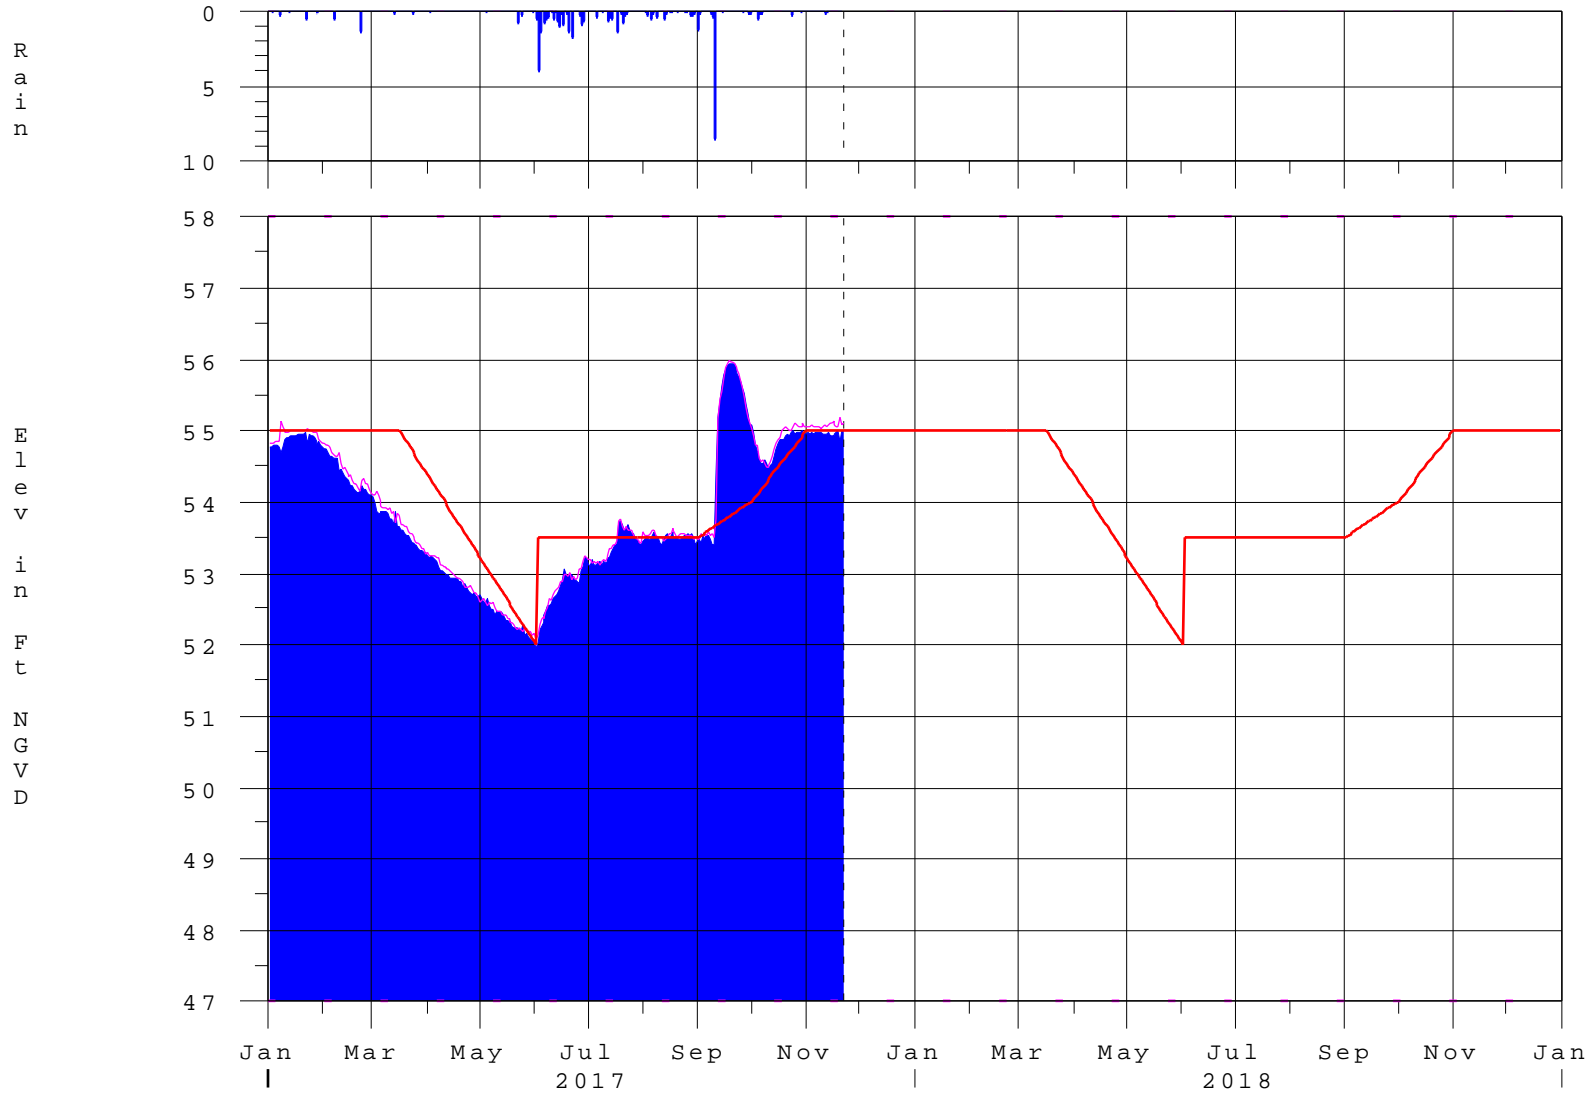

Kissimmee River Basin - Lake Tohopekaliga

22NOV17 06:00:19

- Lake Tohopekaliga
- S-61 Headwater (USED when Toho below 50.4)
- Zone B Regulation
- Precip @ S-61