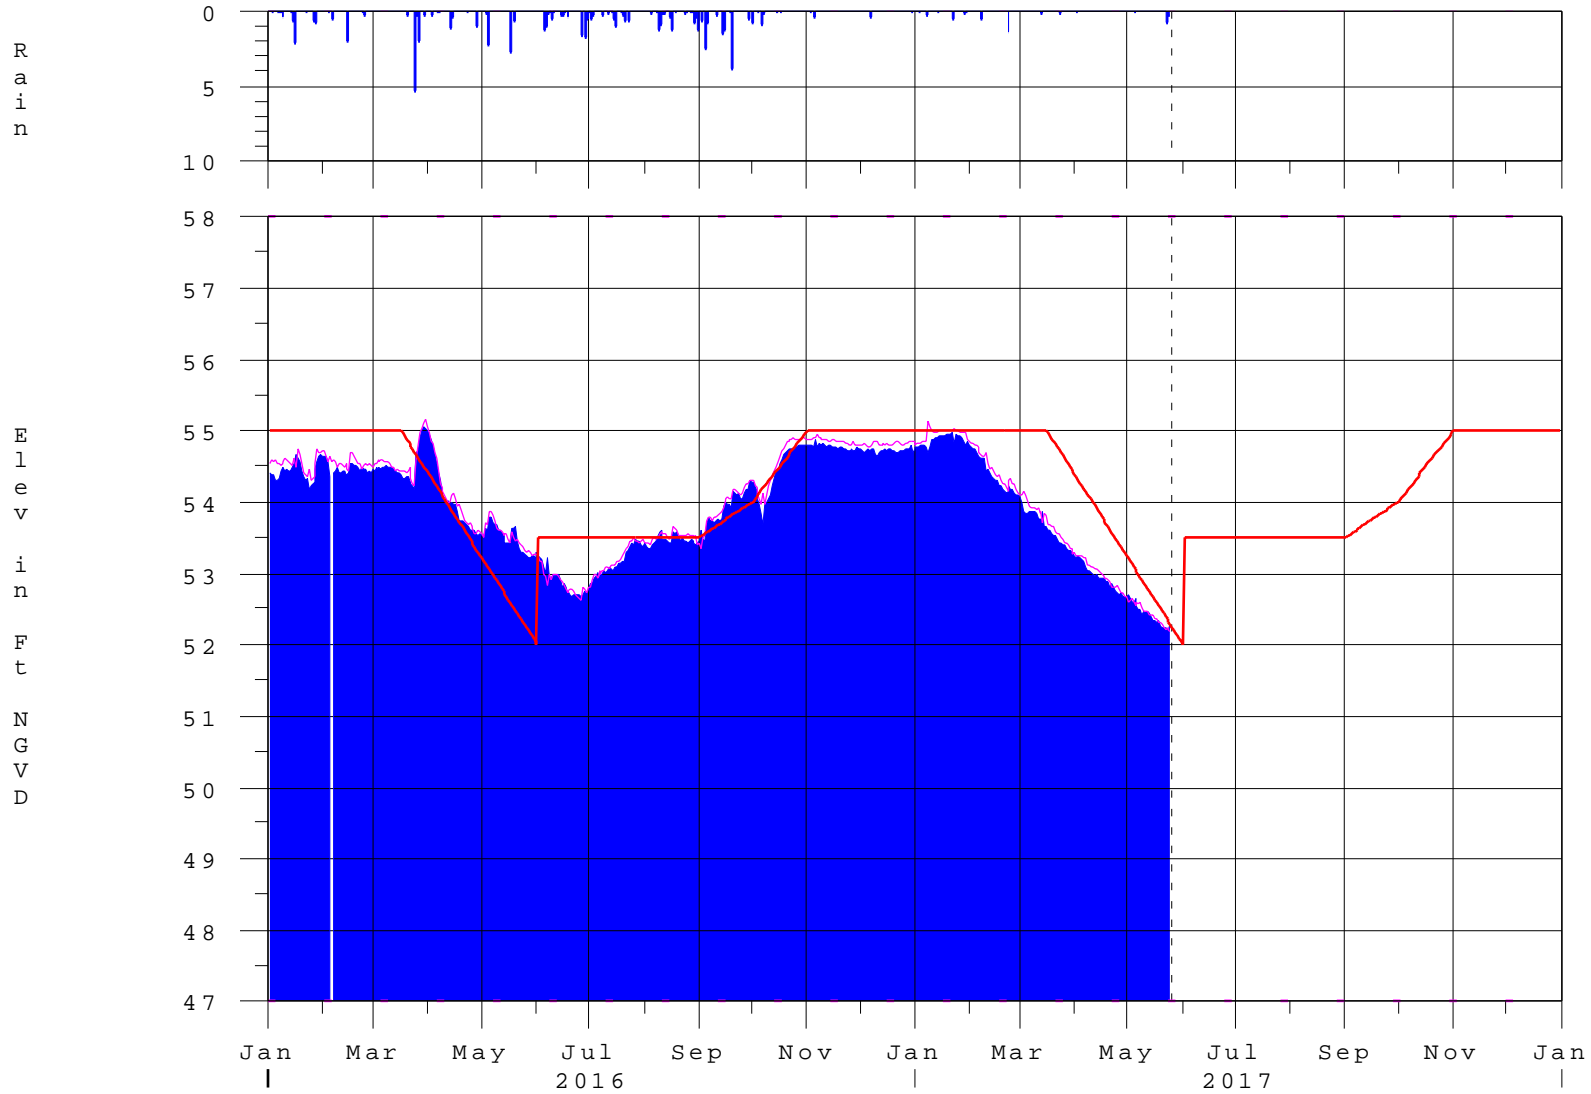

Kissimmee River Basin - Lake Tohopekaliga

25MAY17 23:45:12

- Lake Tohopekaliga
- S-61 Headwater (USED when Toho below 50.4)
- Zone B Regulation
- Precip @ S-61