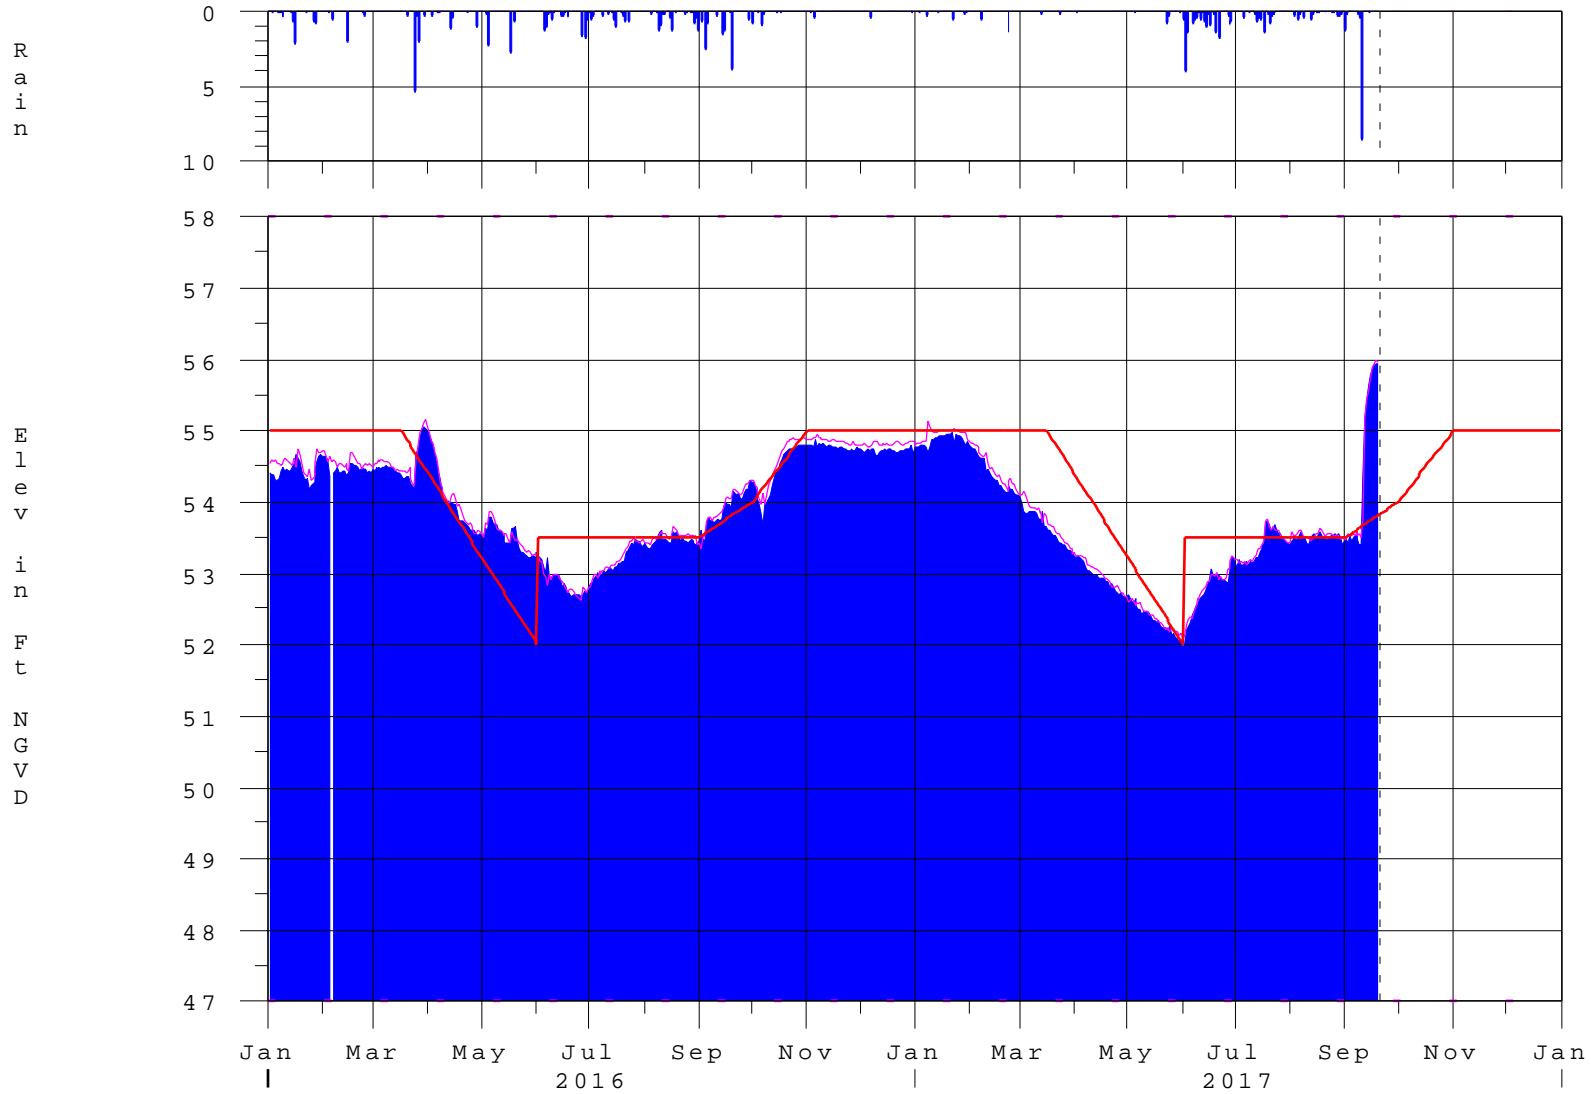

# Kissimmee River Basin - Lake Tohopekaliga

19SEP17 23:45:14

- Lake Tohopekaliga
- S-61 Headwater (USED when Toho below 50.4)
- Zone B Regulation
- Precip @ S-61