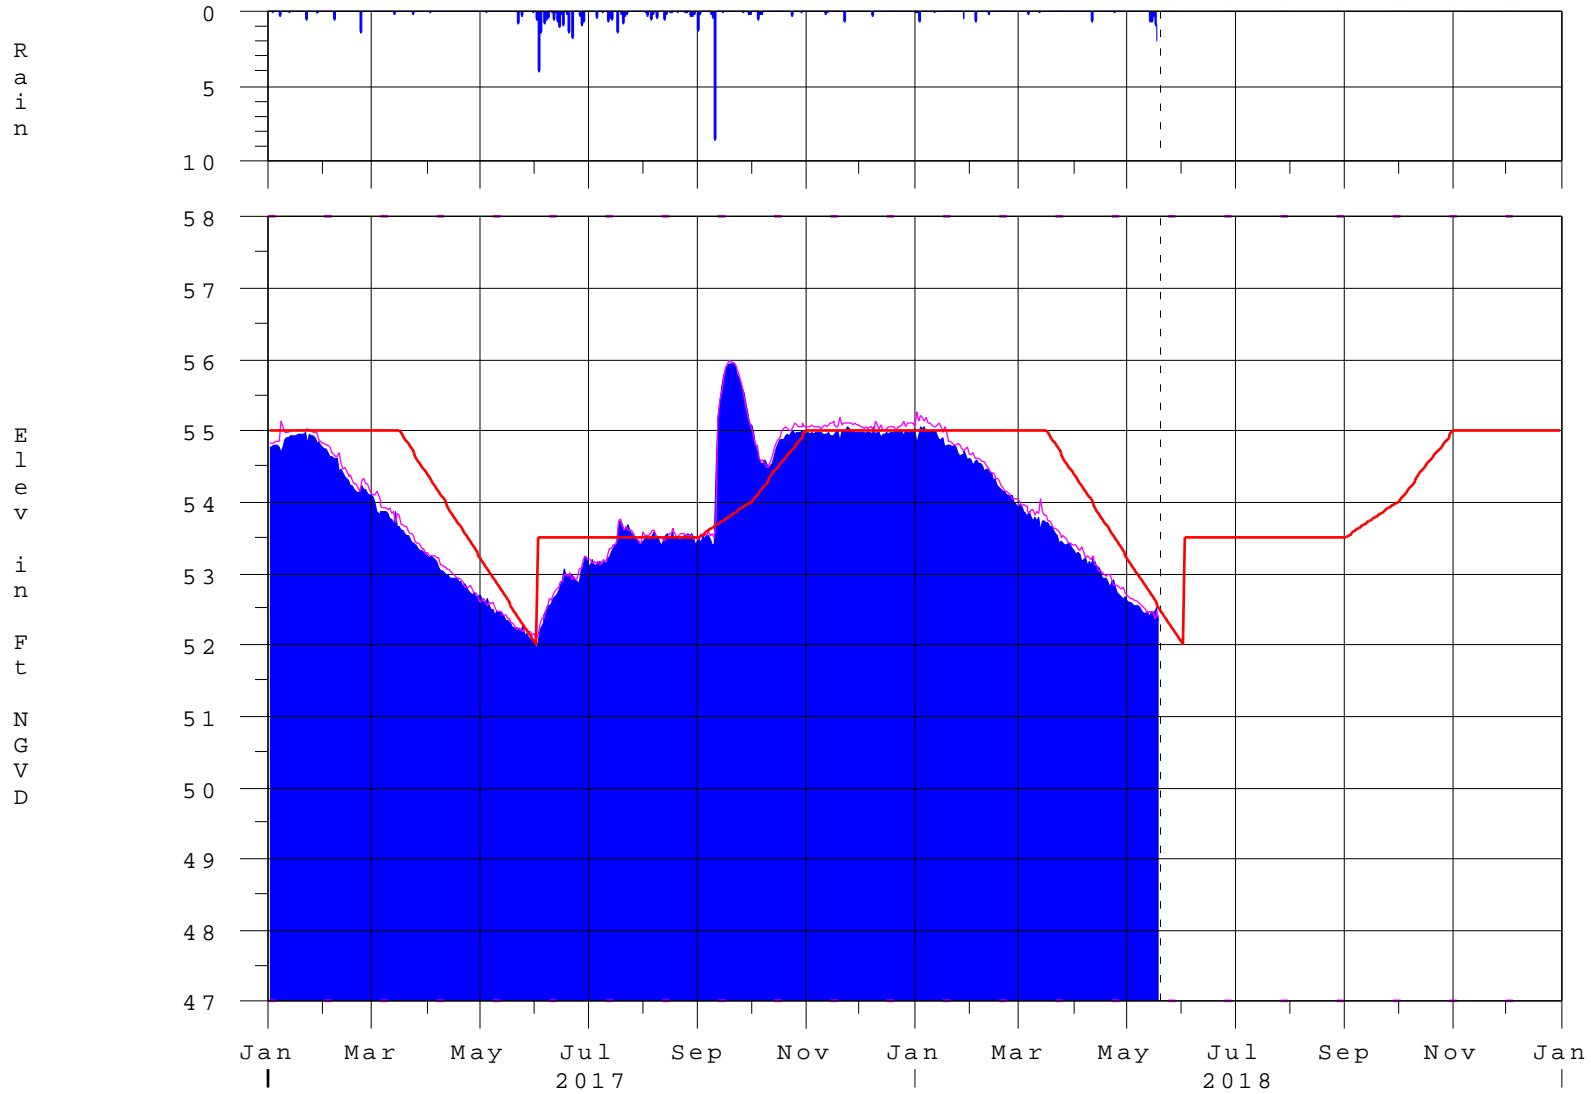

# Kissimmee River Basin - Lake Tohopekaliga

19MAY18 23:45:13

- Lake Tohopekaliga
- S-61 Headwater (USED when Toho below 50.4)
- Zone B Regulation
- Precip @ S-61