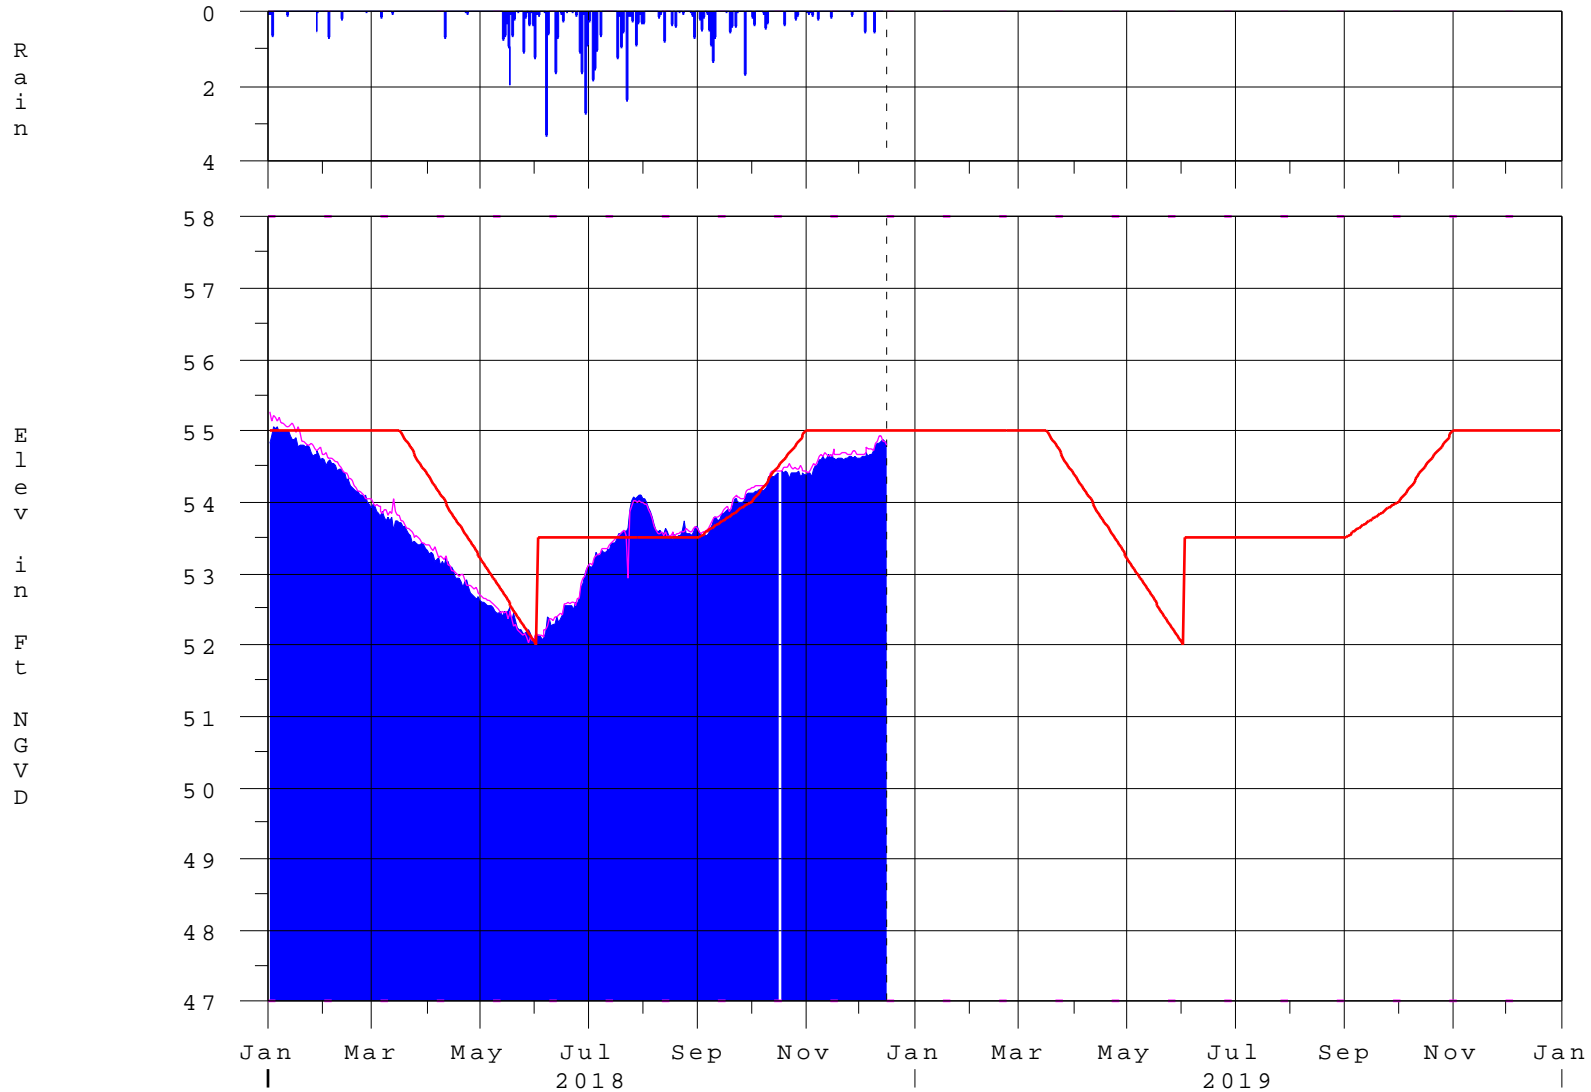

# Kissimmee River Basin - Lake Tohopekaliga

16DEC18 12:17:12

- Lake Tohopekaliga
- S-61 Headwater (USED when Toho below 50.4)
- Zone B Regulation
- Precip @ S-61