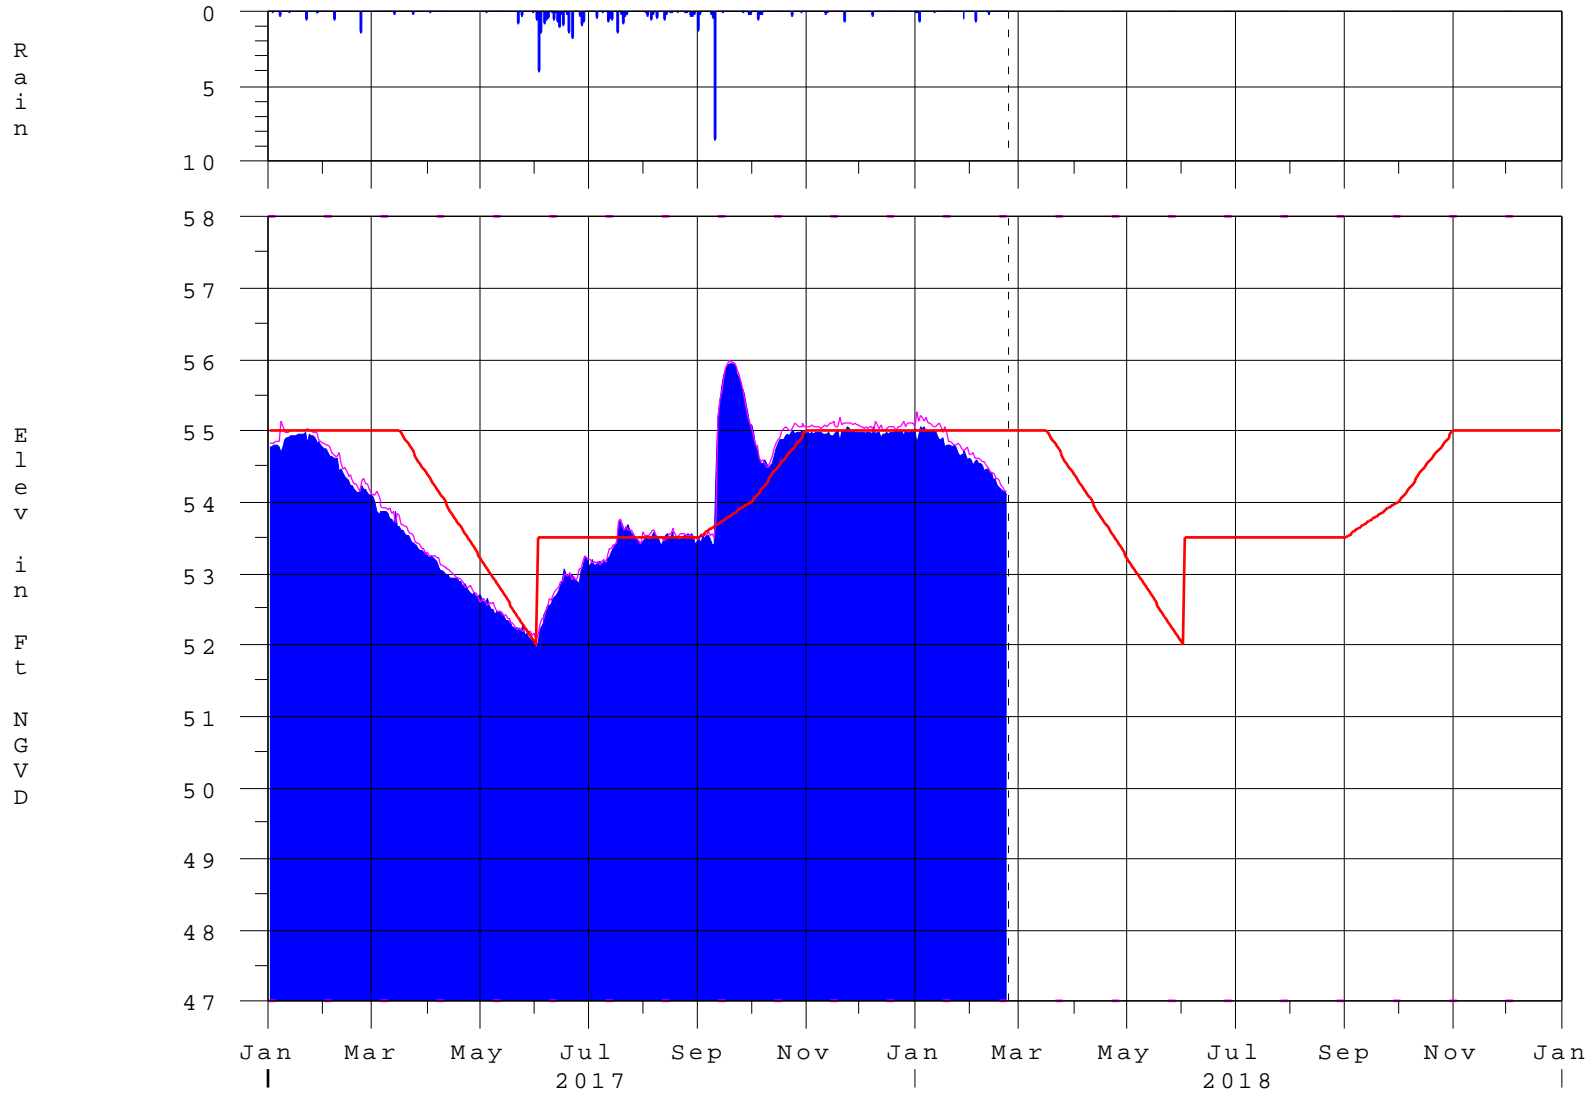

Kissimmee River Basin - Lake Tohopekaliga

22FEB18 23:45:17

- Lake Tohopekaliga
- S-61 Headwater (USED when Toho below 50.4)
- Zone B Regulation
- Precip @ S-61