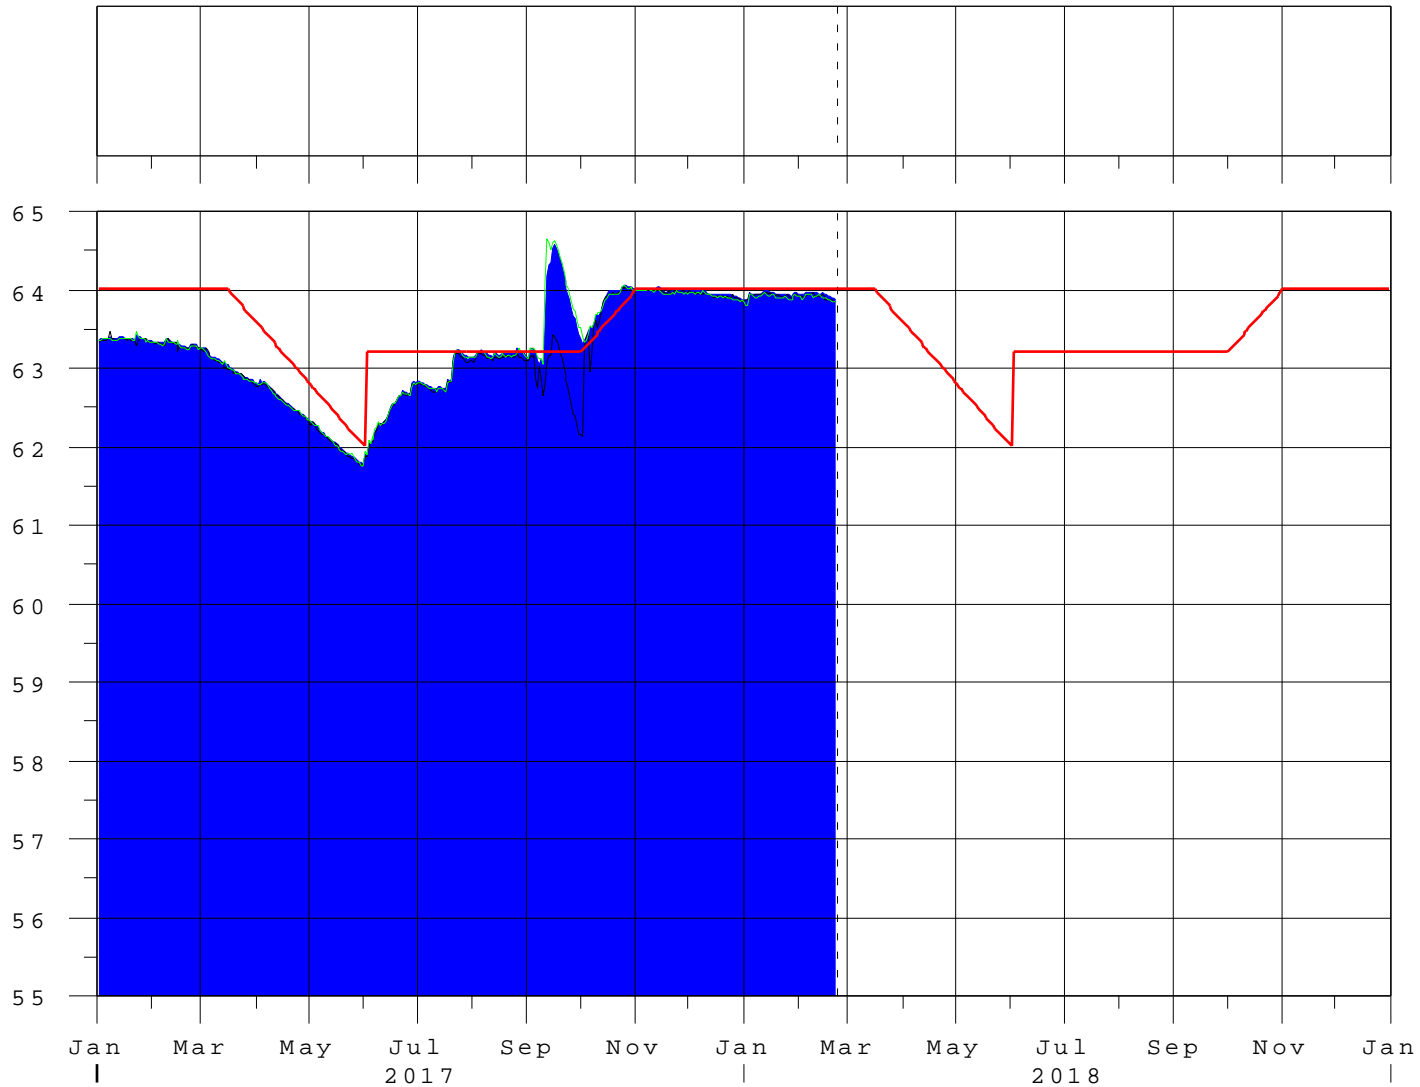

# Kissimmee - Lakes Trout, Coon, Center, Lizzie & Alligator

22FEB18 23:45:19

R  
a  
i  
n

E  
l  
e  
v  
i  
n  
F  
t  
N  
G  
V  
D

- Lake Alligator Elev
  - S-60 Elev-Head
  - S-58 Elev-Head
  - Alternate Regulation
- Zone B Regulation
  - Precip @ Kissimmee Field Station