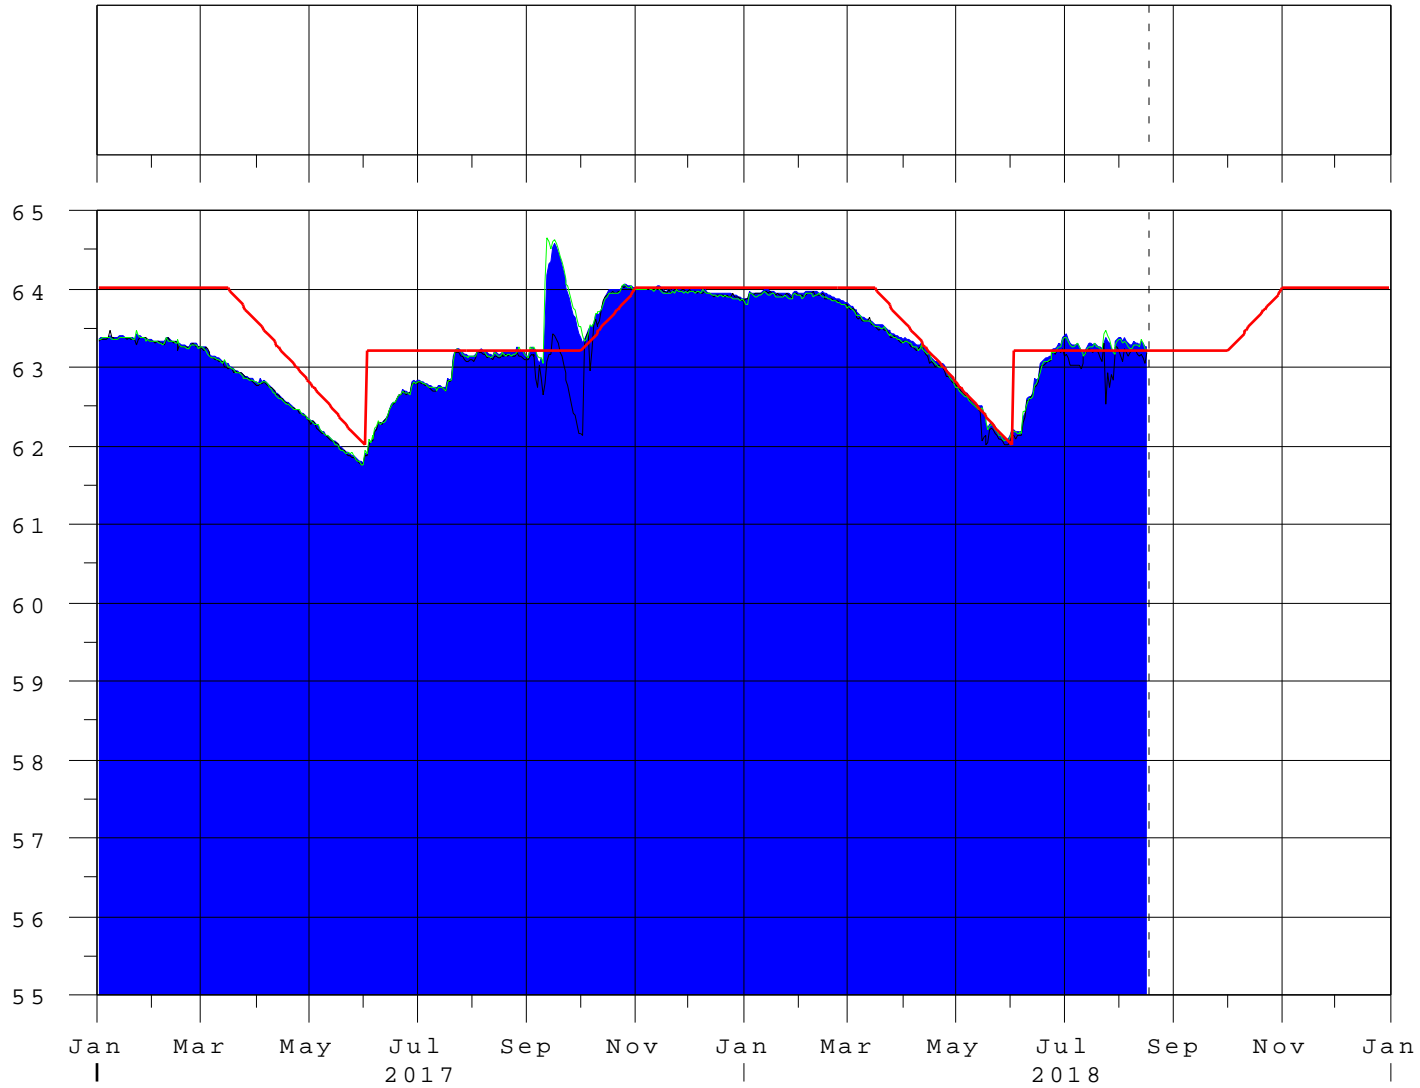

Kissimmee - Lakes Trout, Coon, Center, Lizzie & Alligator

17AUG18 18:17:13

R
a
i
n

E
l
e
v
i
n
F
t
N
G
V
D

- Lake Alligator Elev
- S-60 Elev-Head
- S-58 Elev-Head
- Zone B Regulation
- Precip @ Kissimmee Field Station
- - - Alternate Regulation