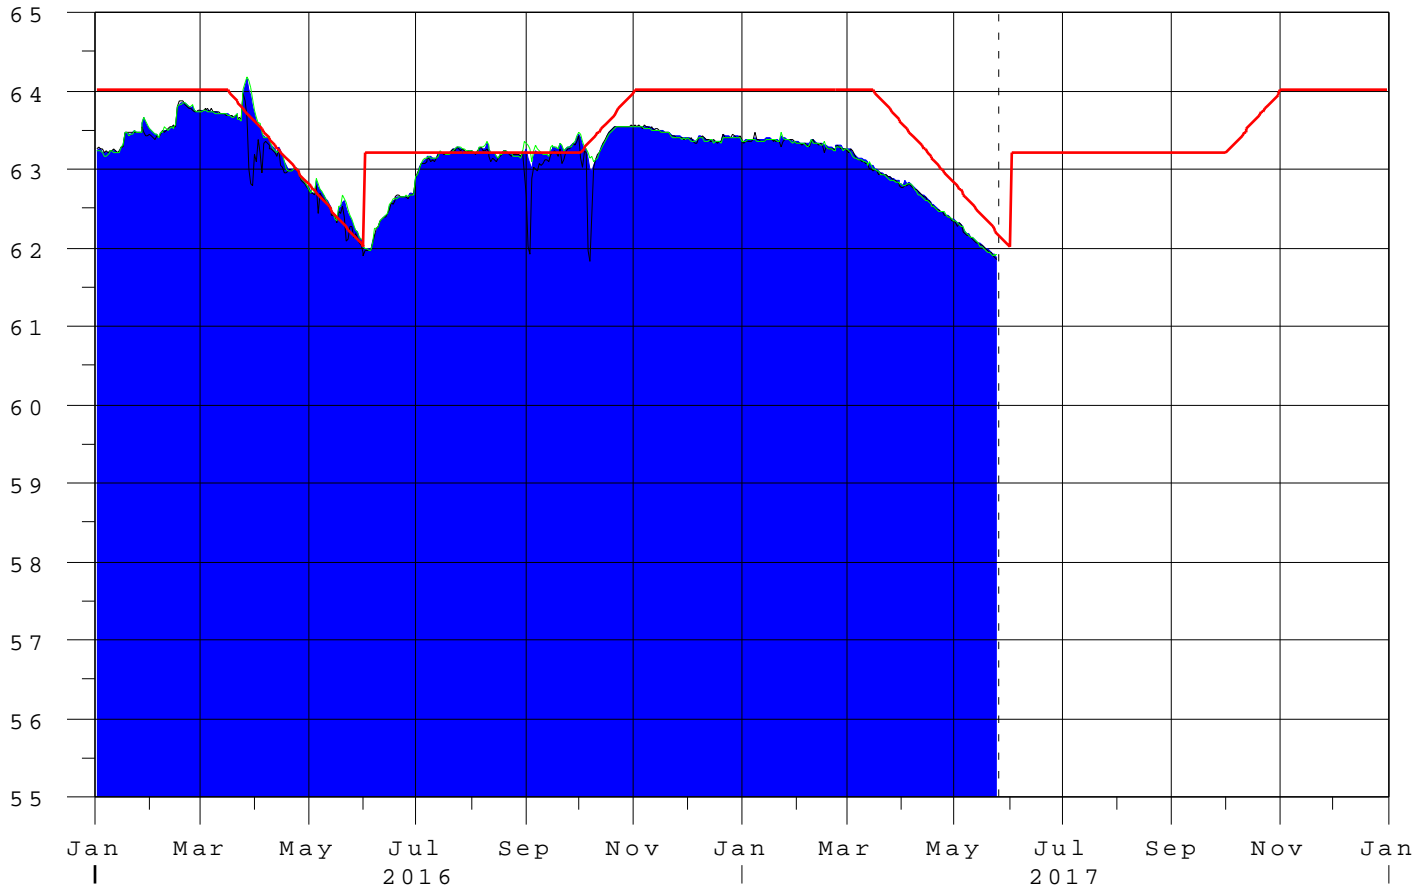

# Kissimmee - Lakes Trout, Coon, Center, Lizzie & Alligator

25MAY17 23:45:13

R  
a  
i  
n

E  
l  
e  
v  
i  
n  
F  
t  
N  
G  
V  
D

- Lake Alligator Elev
- S-60 Elev-Head
- S-58 Elev-Head
- - - Alternate Regulation
- Zone B Regulation
- Precip @ Kissimmee Field Station