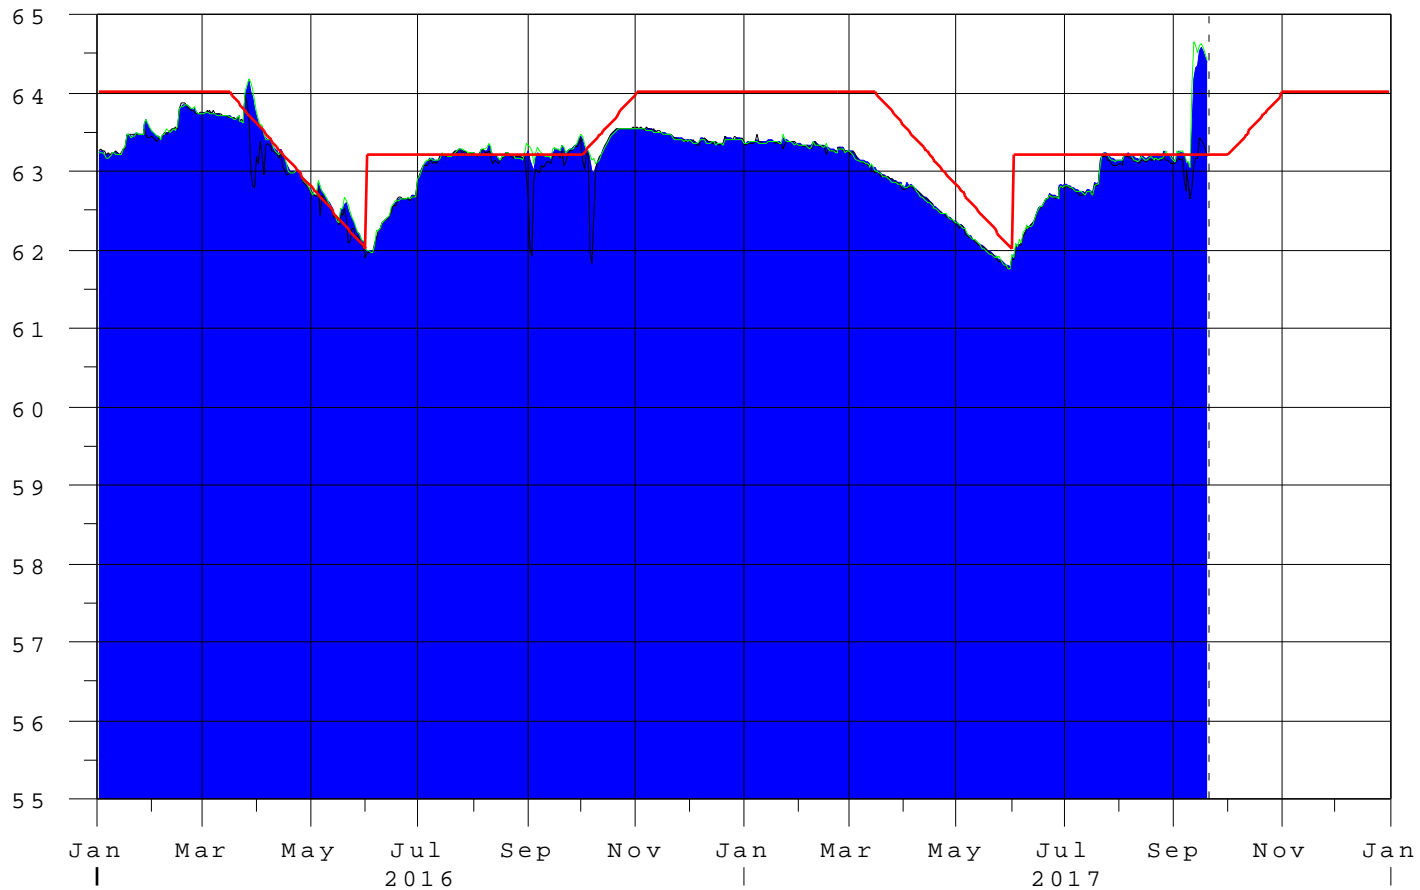

Kissimmee - Lakes Trout, Coon, Center, Lizzie & Alligator

19SEP17 23:45:15

R
a
i
n

E
l
e
v
i
n
F
t
N
G
V
D

- Lake Alligator Elev
- S-60 Elev-Head
- S-58 Elev-Head
- - - Alternate Regulation
- Zone B Regulation
- Precip @ Kissimmee Field Station