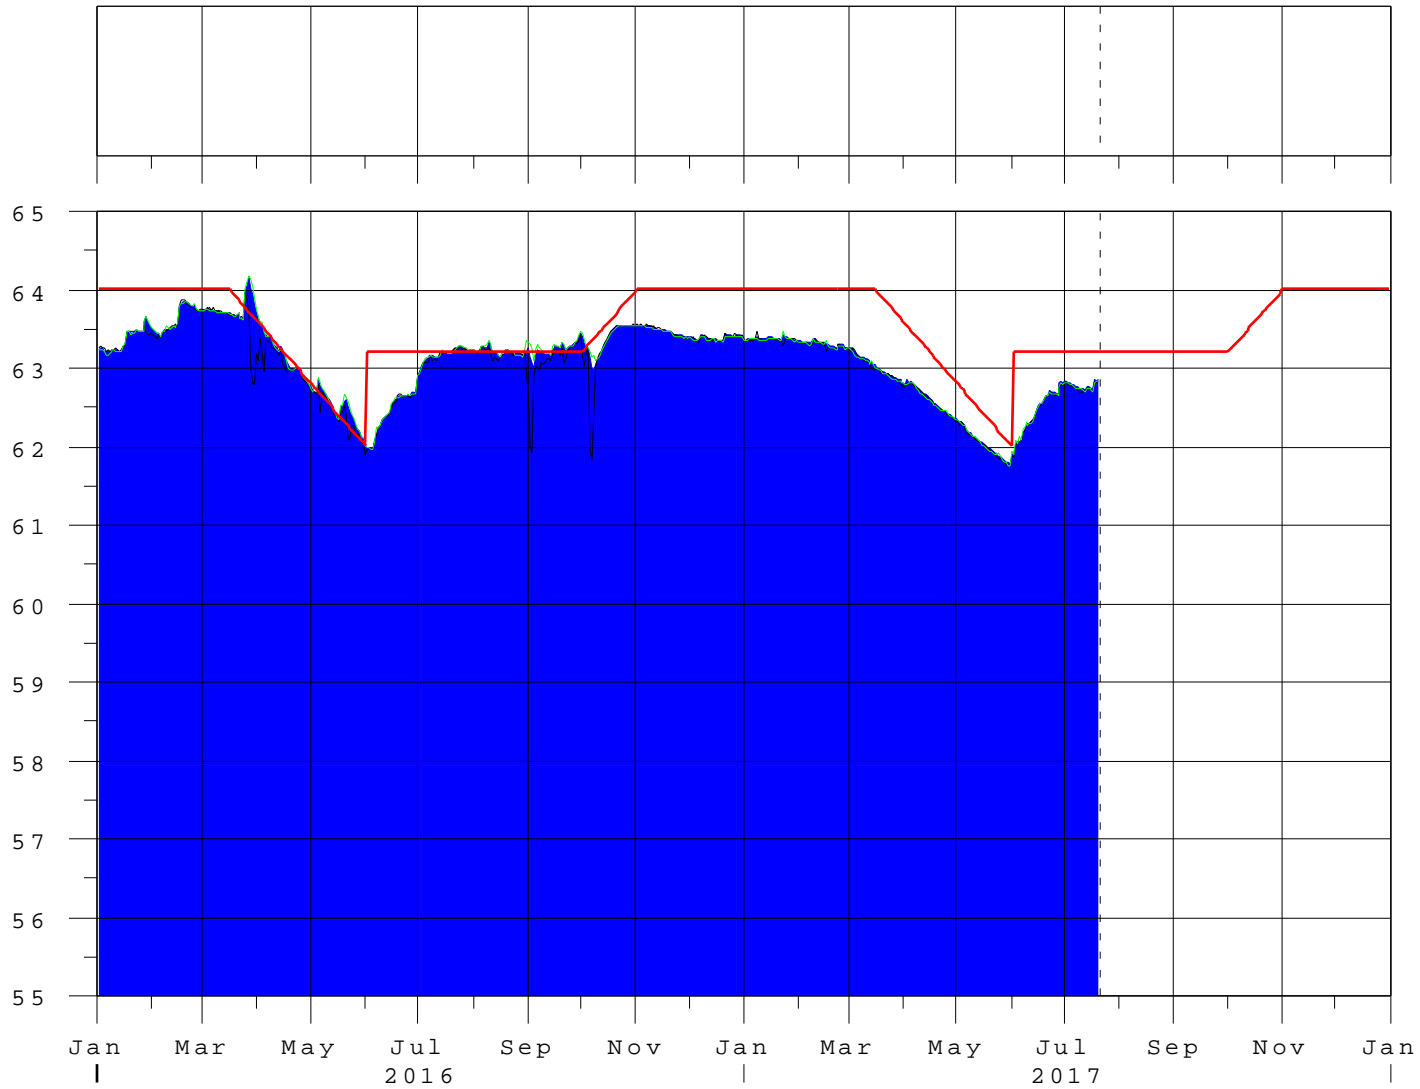

Kissimmee - Lakes Trout, Coon, Center, Lizzie & Alligator

20JUL17 16:45:14

R
a
i
n

E
l
e
v
i
n
F
t
N
G
V
D

— Lake Alligator Elev
 — S-60 Elev-Head
 — S-58 Elev-Head
 - - - Alternate Regulation

— Zone B Regulation
 — Precip @ Kissimmee Field Station