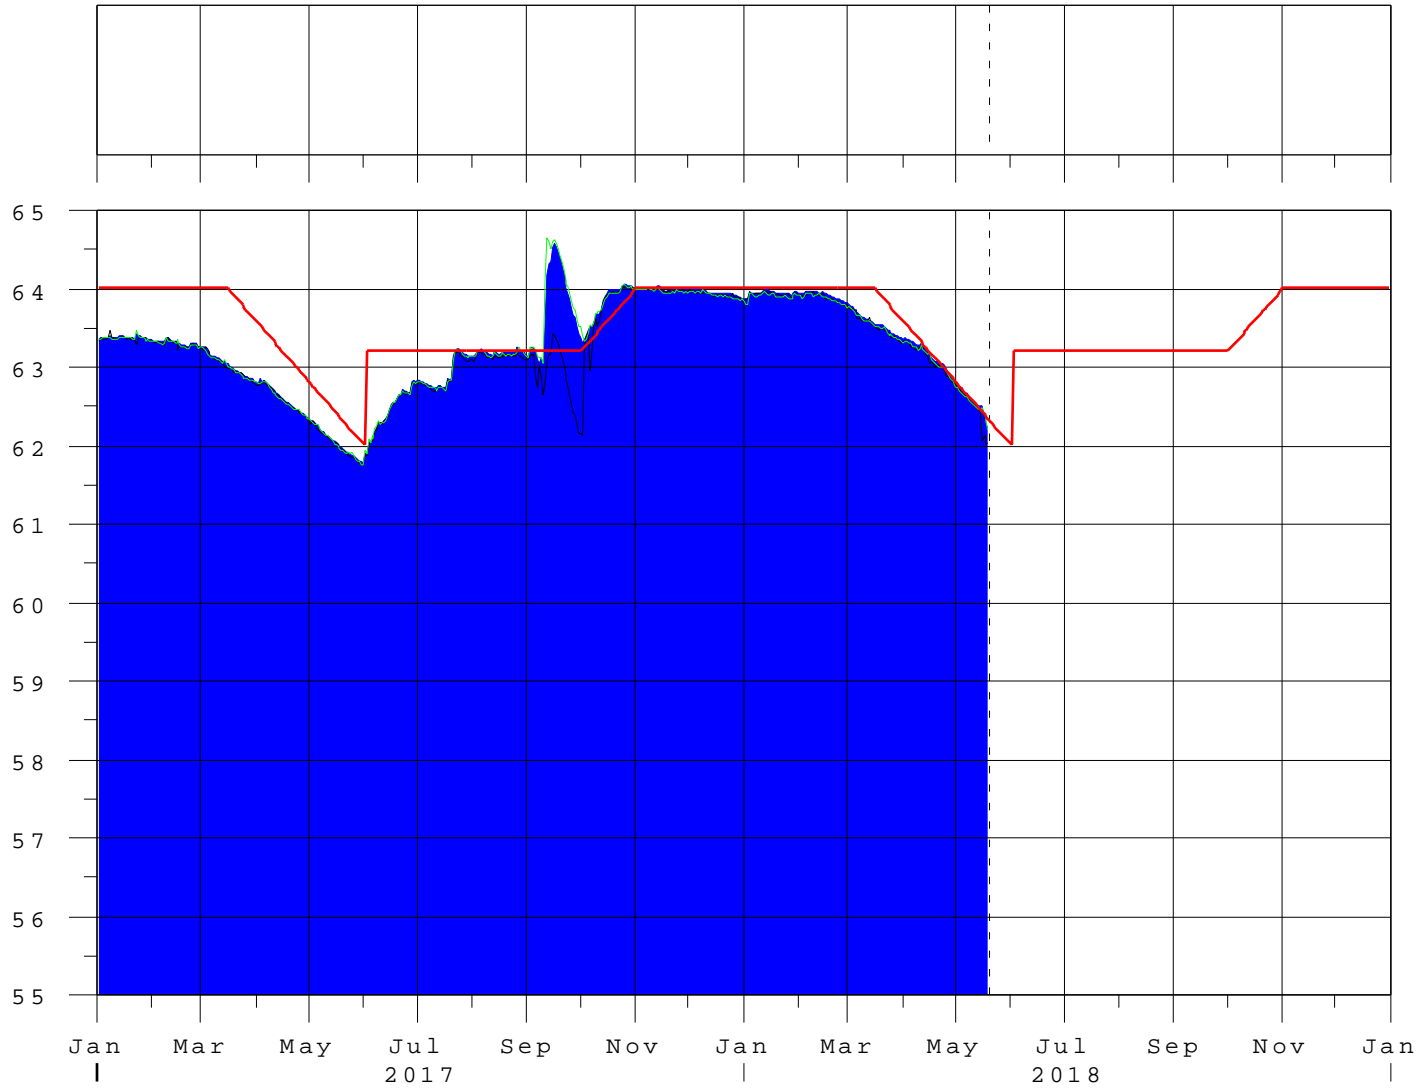

# Kissimmee - Lakes Trout, Coon, Center, Lizzie & Alligator

19MAY18 23:45:14

R  
a  
i  
n

E  
l  
e  
v  
i  
n  
F  
t  
N  
G  
V  
D

- Lake Alligator Elev
- Zone B Regulation
- S-60 Elev-Head
- Precip @ Kissimmee Field Station
- S-58 Elev-Head
- Alternate Regulation