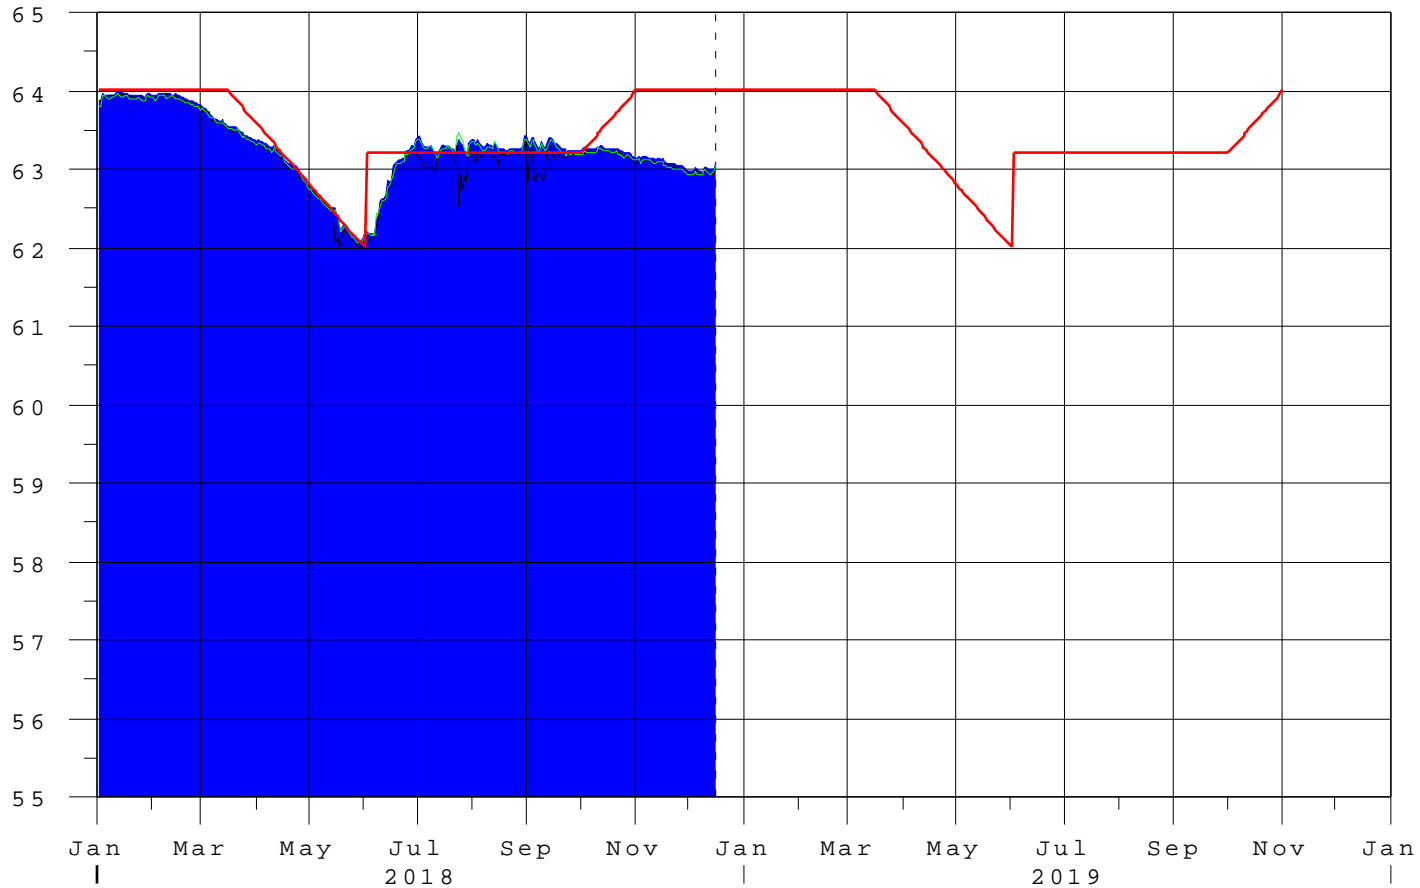

Kissimmee - Lakes Trout, Coon, Center, Lizzie & Alligator

16DEC18 11:45:16

R
a
i
n

E
l
e
v
i
n
F
t
N
G
V
D

- Lake Alligator Elev
- S-60 Elev-Head
- S-58 Elev-Head
- Alternate Regulation
- Zone B Regulation
- Precip @ Kissimmee Field Station