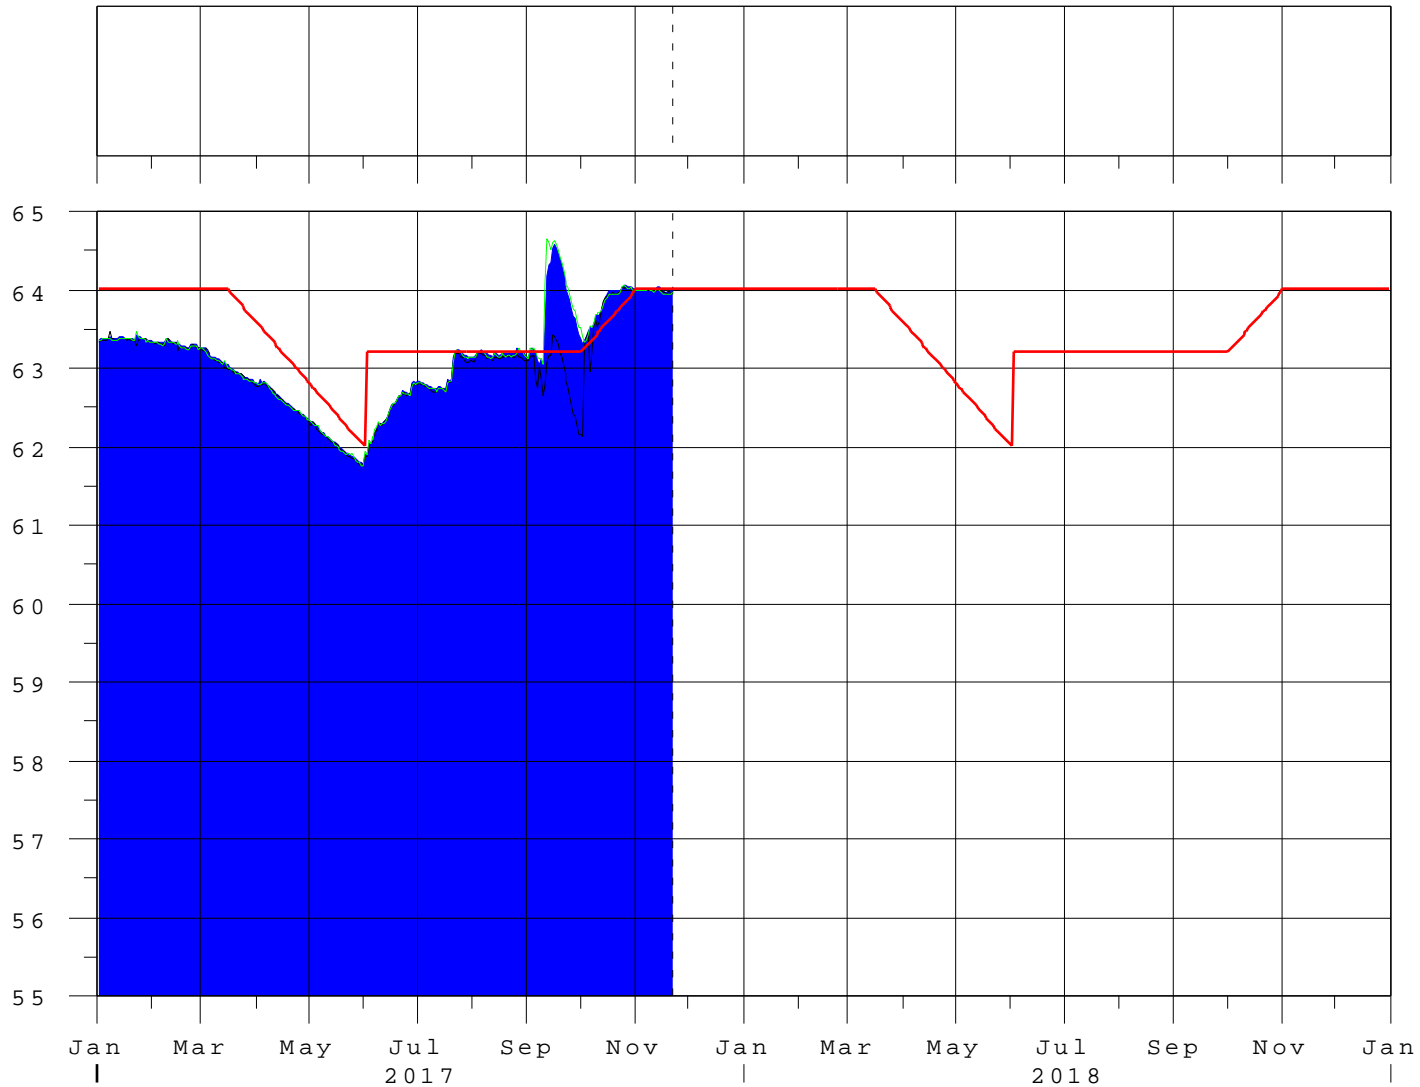

Kissimmee - Lakes Trout, Coon, Center, Lizzie & Alligator

22NOV17 06:00:20

R
a
i
n

E
l
e
v
i
n
F
t
N
G
V
D

- Lake Alligator Elev
- S-60 Elev-Head
- S-58 Elev-Head
- Alternate Regulation
- Zone B Regulation
- Precip @ Kissimmee Field Station