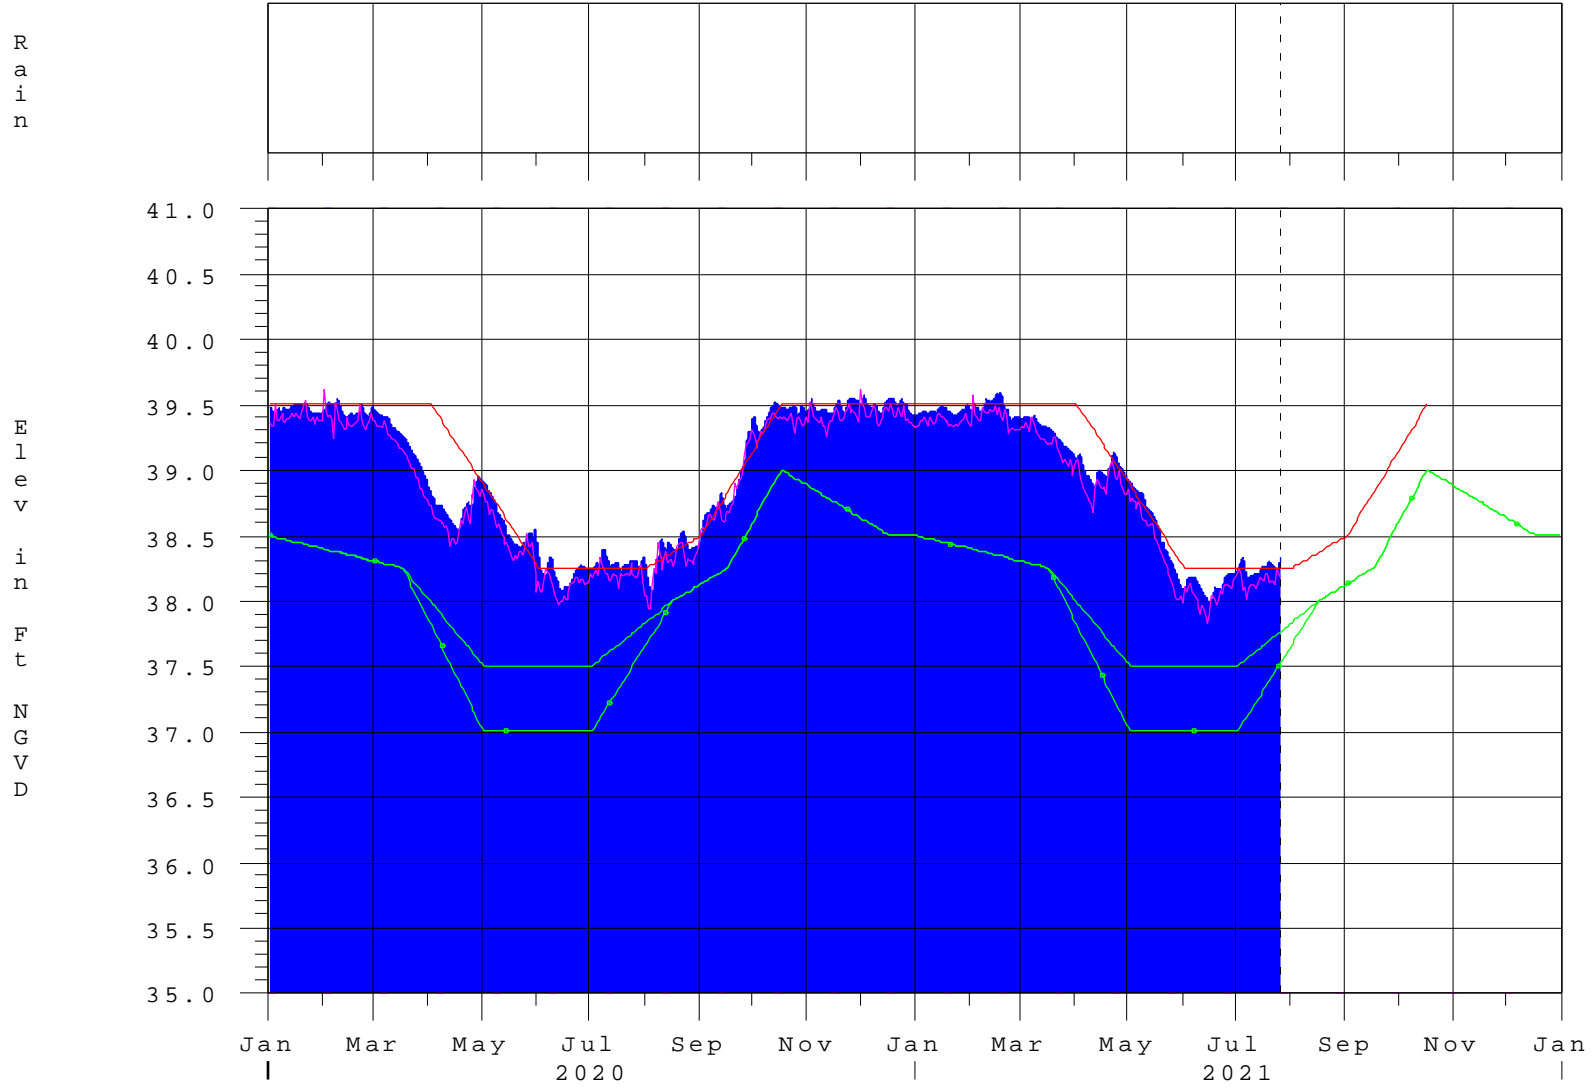

Kissimmee River Basin - Lake Istokpoga

26JUL21 13:30:37

- Lake Istokpoga Elev
- S-68 Headwater
- Zone B Regulation
- Zone C Regulation
- Precip @ S-68
- Zone C when Pumps are not Operational