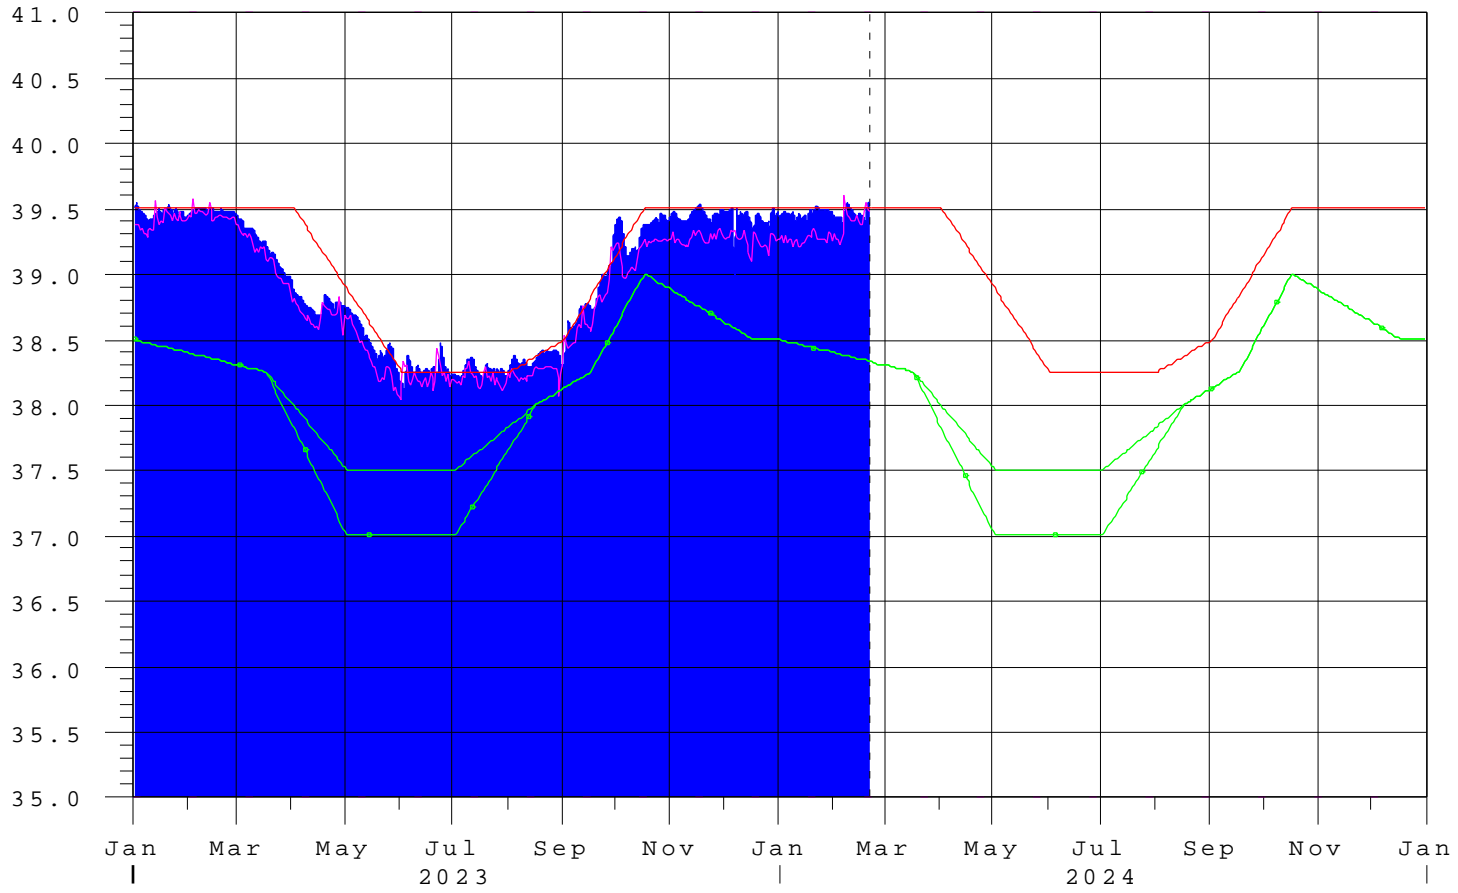

# Kissimmee River Basin - Lake Istokpoga

21FEB24 14:30:11

R  
a  
i  
n

E  
l  
e  
v  
i  
n  
F  
t  
N  
G  
V  
D

- Lake Istokpoga Elev
- S-68 Headwater
- Zone B Regulation
- Zone C Regulation
- Precip @ S-68
- Zone C when Pumps are not Operational