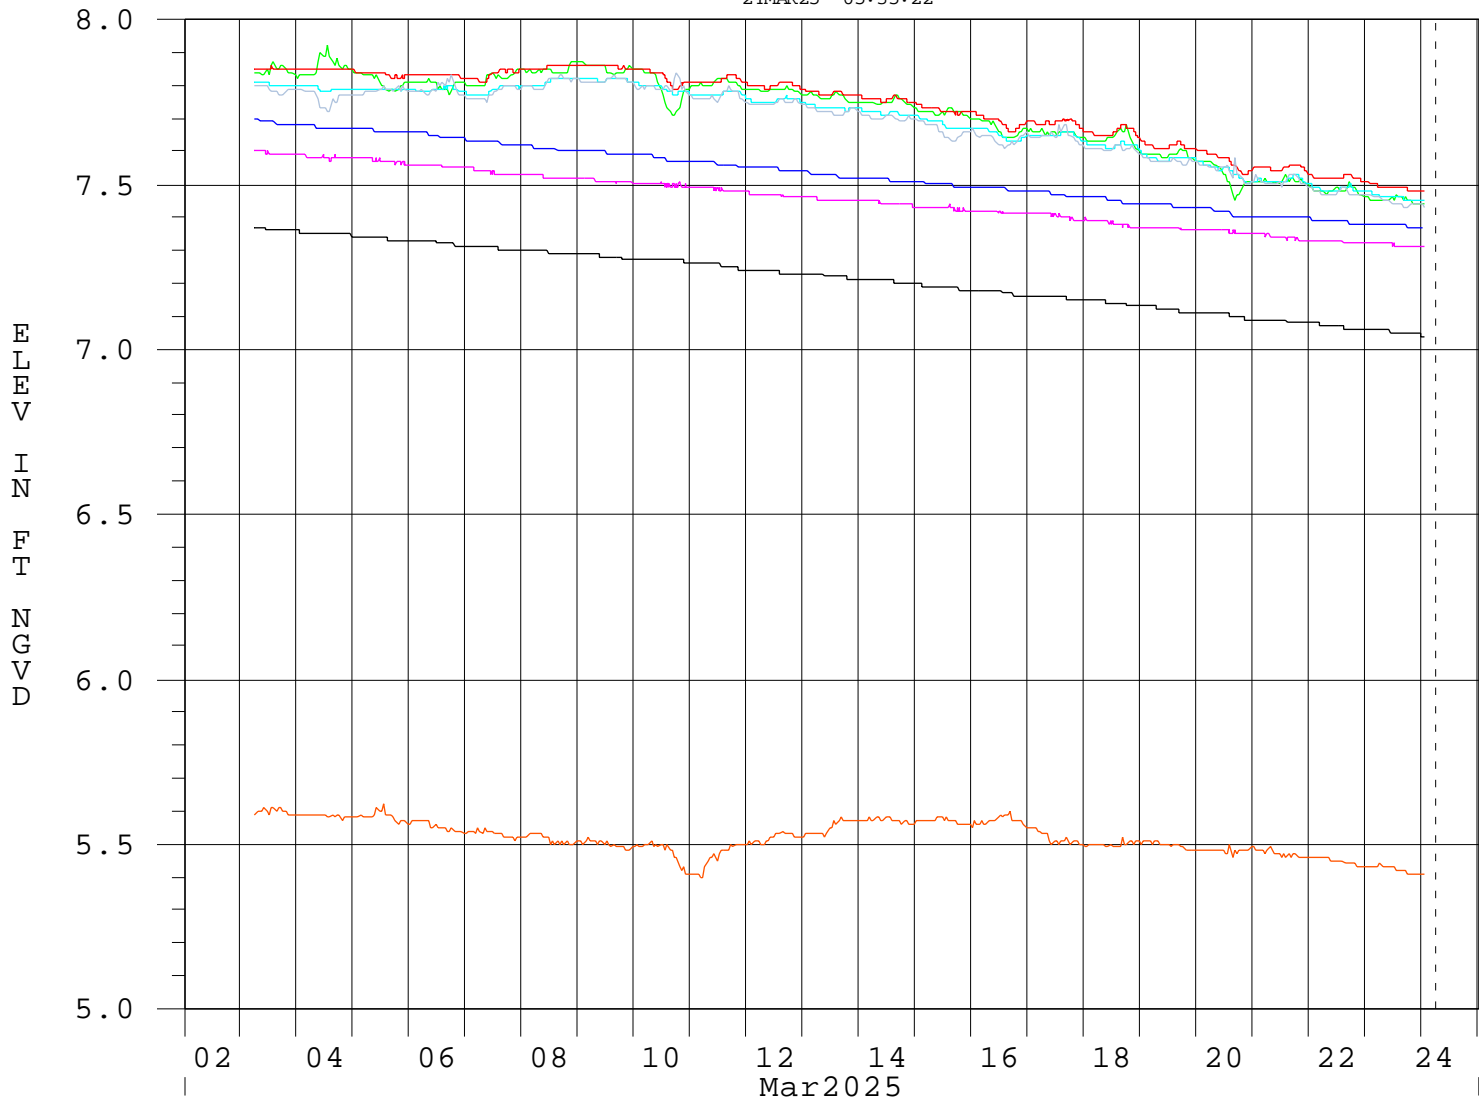

LEVEE 29 - SOUTH DADE CONVEYANCE

24MAR25 05:35:22

— SITE71 ELEV	— S355B ELEV-HEAD
— S333 ELEV-TAIL	— S355B ELEV-TAIL
— S355A ELEV-HEAD	— S334 ELEV-HEAD
— S355A ELEV-TAIL	— S334 ELEV-TAIL