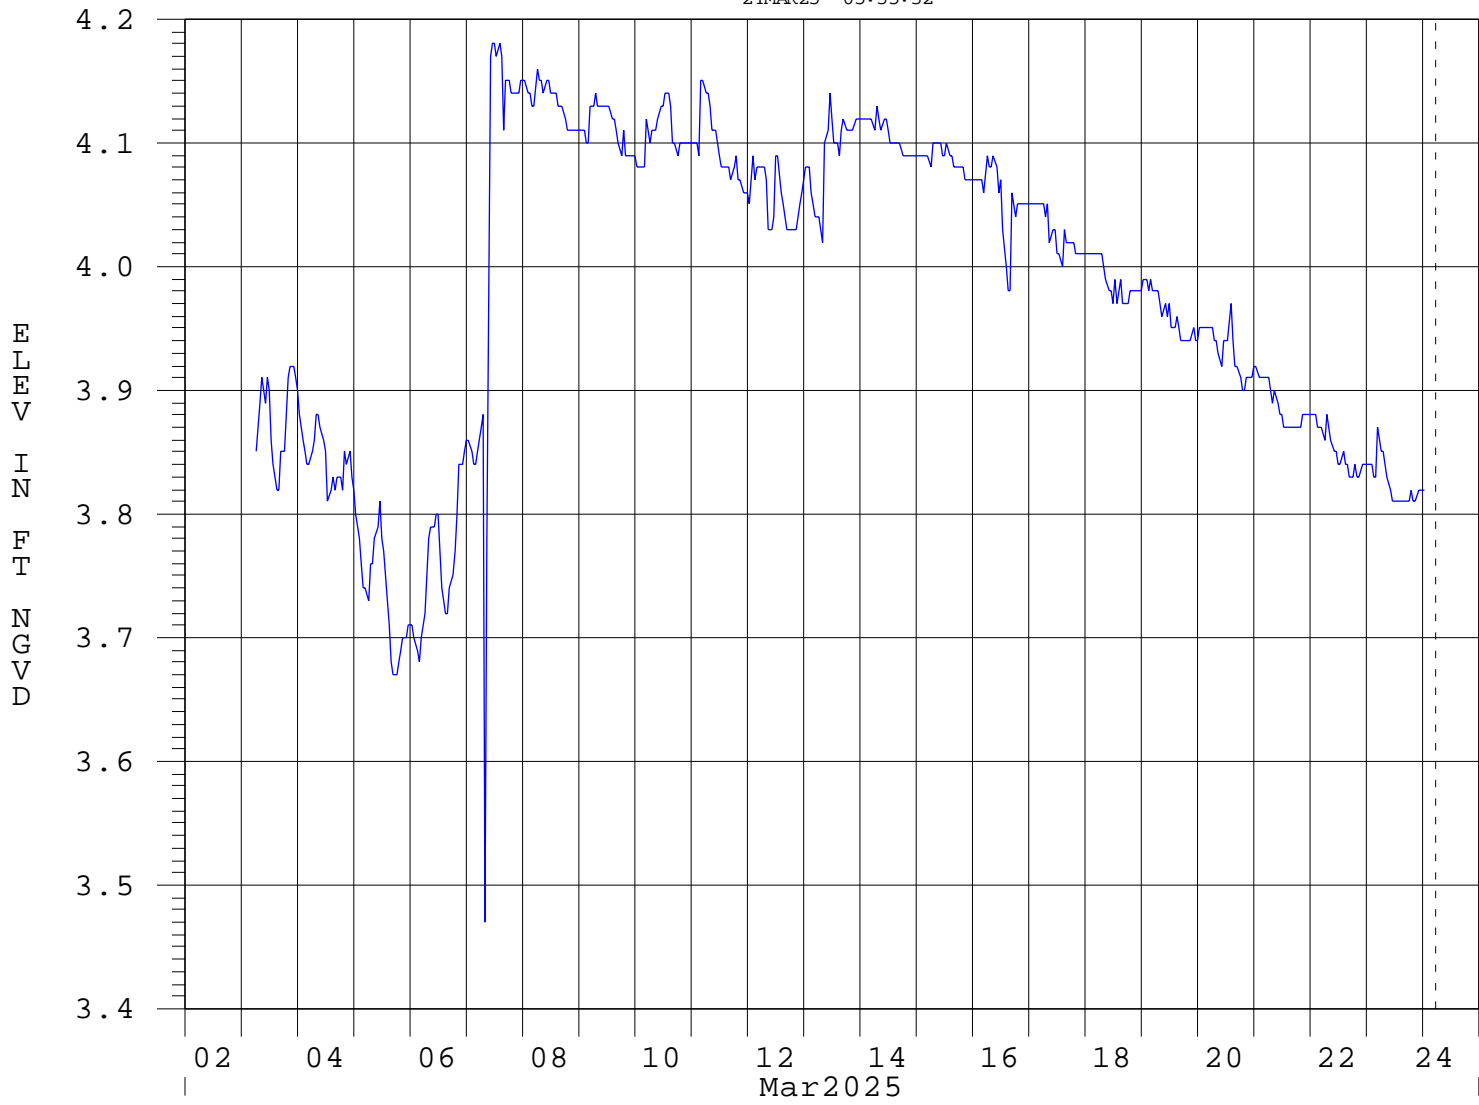

LEVEE 31W - SOUTH DADE CONVEYANCE

24MAR25 05:35:32

S 3 3 1 ELEV-TAIL
S 1 7 5 **MISSING** ELEV-HEAD
S 1 7 5 **MISSING** ELEV-TAIL