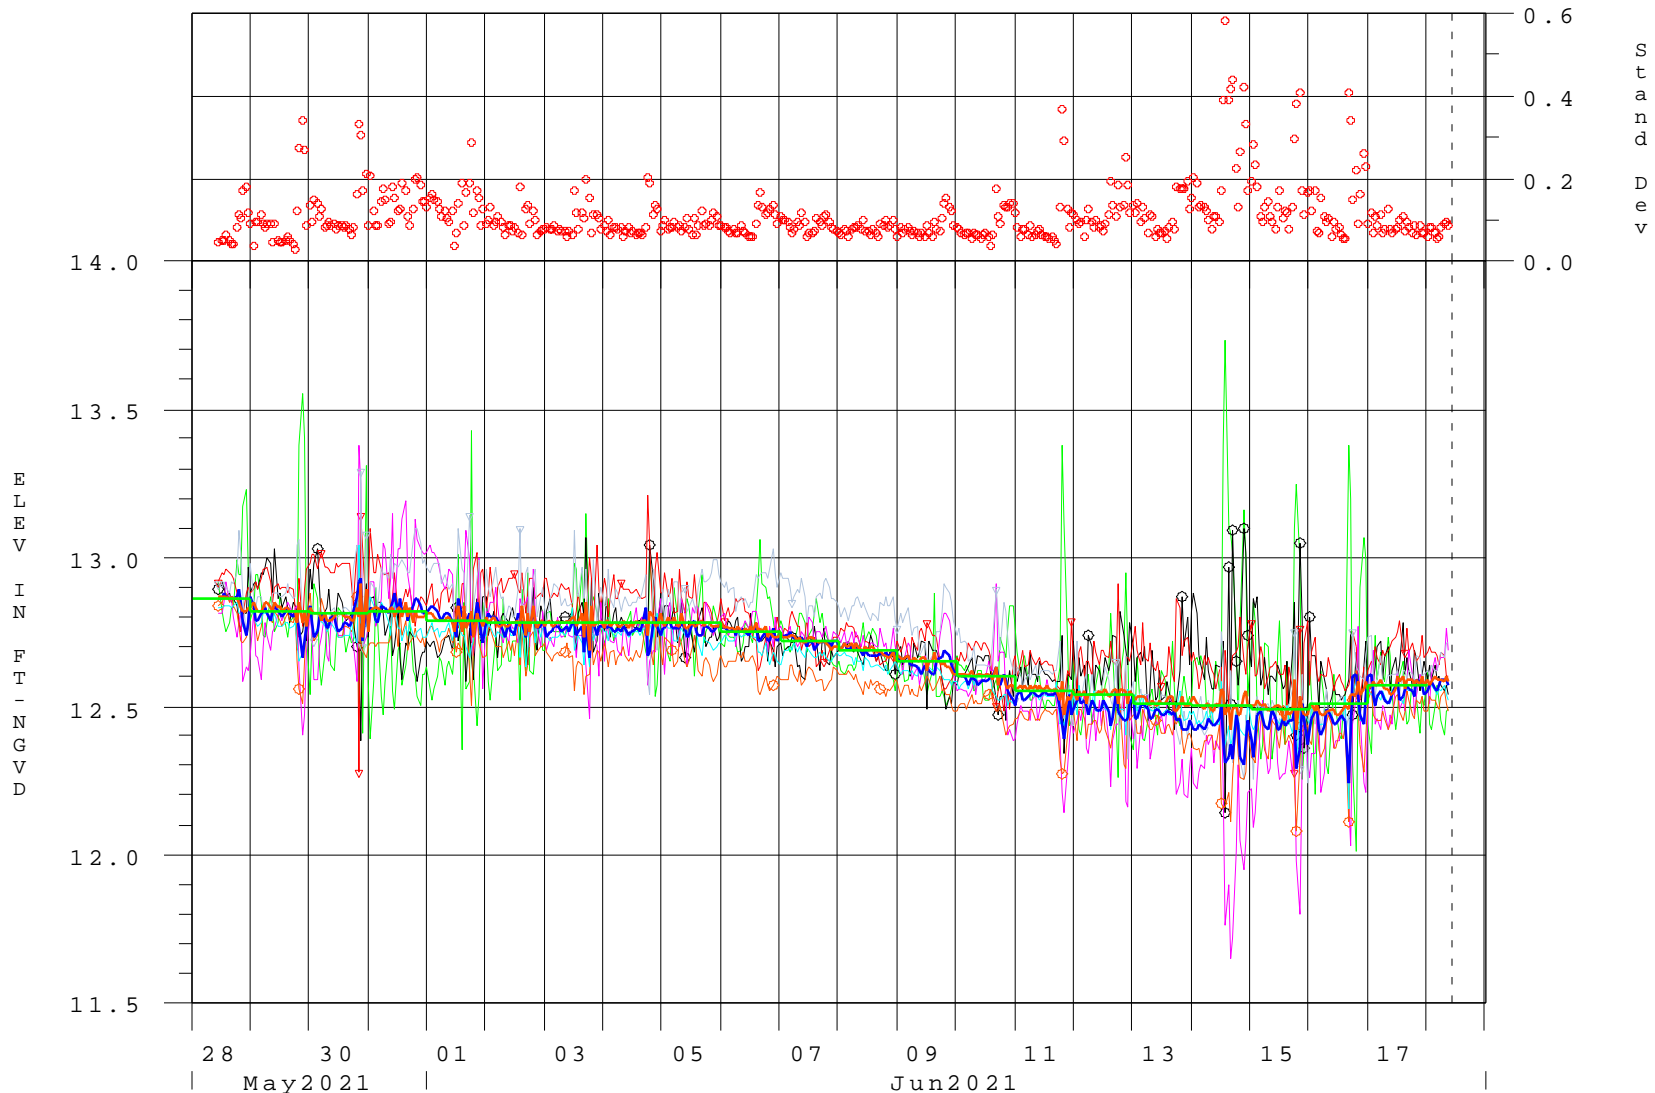

Lake Okeechobee

18JUN21 10:05:14

- | | | | |
|-----|------------------|-----|-----------------------------------|
| ◇ | Stand. Deviation | —◇— | L005 |
| — | S-133 | —◇— | L006 |
| —◇— | S-308 | — | LZ40 |
| —▽— | S-352 | — | 4 Station Okeechobee Average |
| — | S-4 | — | 8 Station Okeechobee Average |
| —◇— | L001 | — | Official Daily Okeechobee Average |