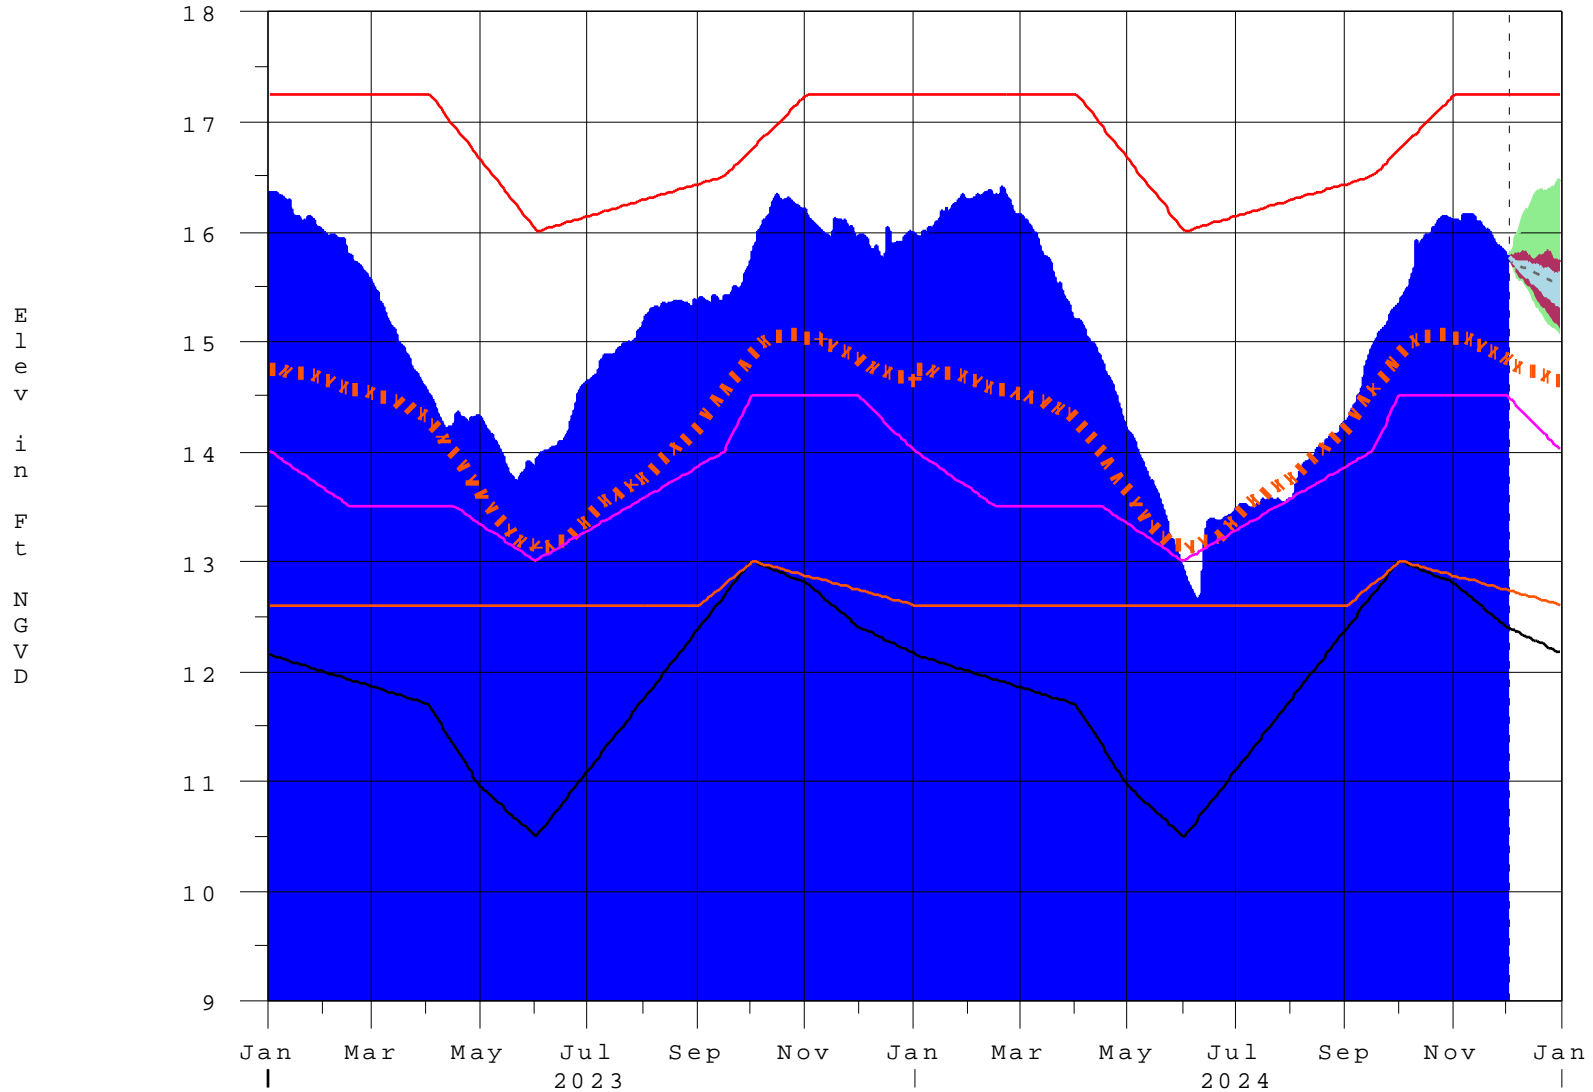

Lake Okeechobee (SFWMM)

02DEC24 03:30:19

- | | |
|---|---|
| <ul style="list-style-type: none"> ———— High Lake Management ———— Okeechobee Avg Elev ----- Average Elev [1965-2007] ———— Water Shortage Management ———— Top of Base Flow Sub-Band ———— Top of Beneficial Sub-Band ----- Avg Outlook Line (SFWMM Releases) | <ul style="list-style-type: none"> ———— Full Outlook Band (SFWMM Releases) ———— 80% Outlook Band (SFWMM Releases) ———— 50% Outlook Band (SFWMM Releases) ----- (Releases based on SFWMM) ----- (Outlook POR 1965-2005) |
|---|---|