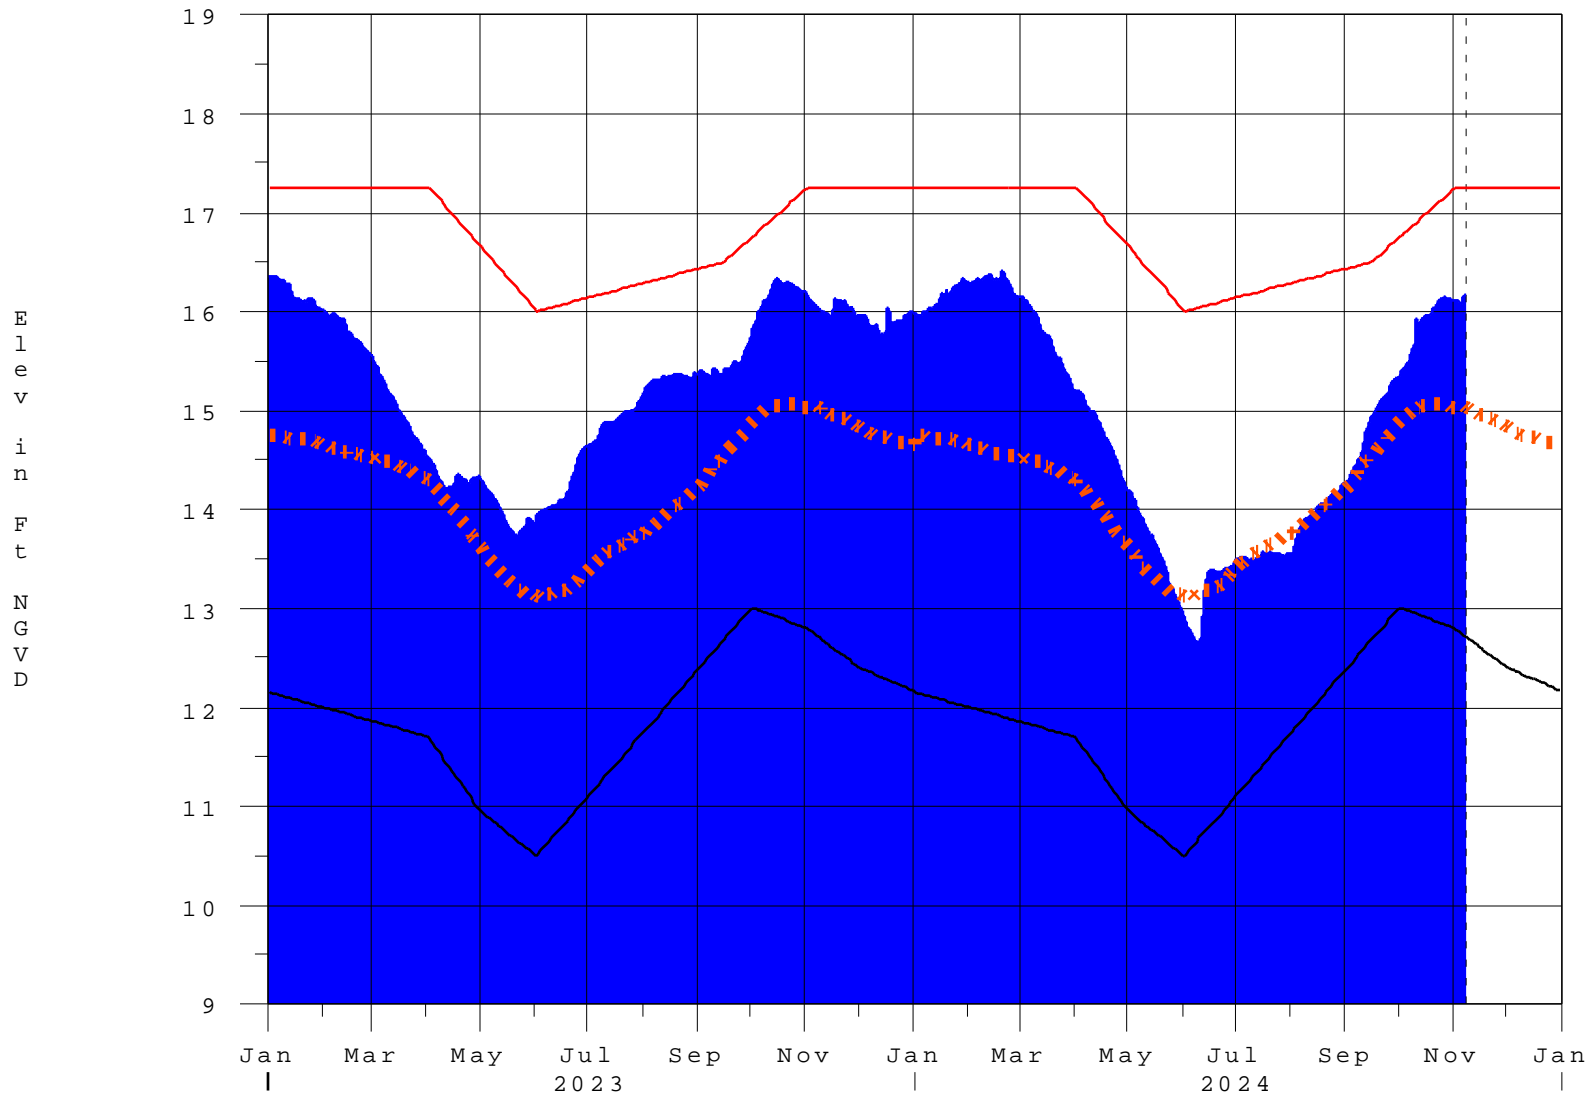

# Lake Okeechobee

08NOV24 06:17:20

- High Lake Management
- Okeechobee Avg Elev
- Average Elev [1965-2007]
- Water Shortage Management