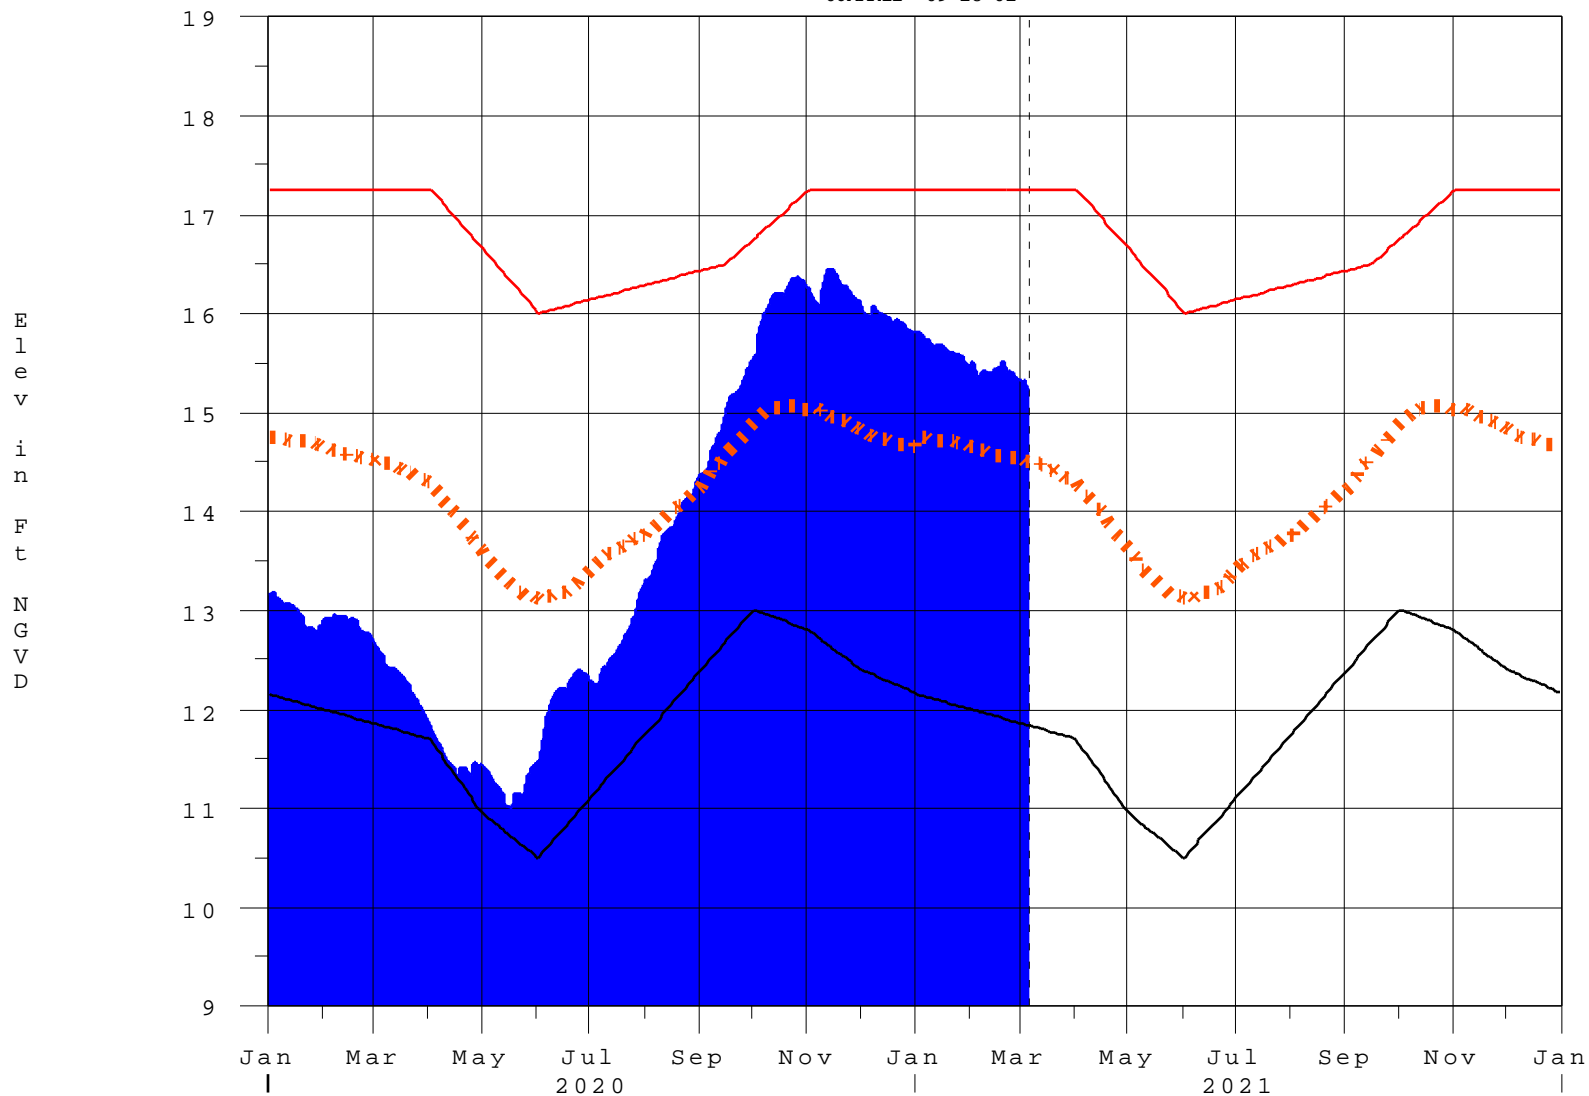

Lake Okeechobee

06MAR21 09:18:01

E
l
e
v

i
n

F
t

N
G
V
D

- High Lake Management
- Okeechobee Avg Elev
- Average Elev [1965-2007]
- Water Shortage Management